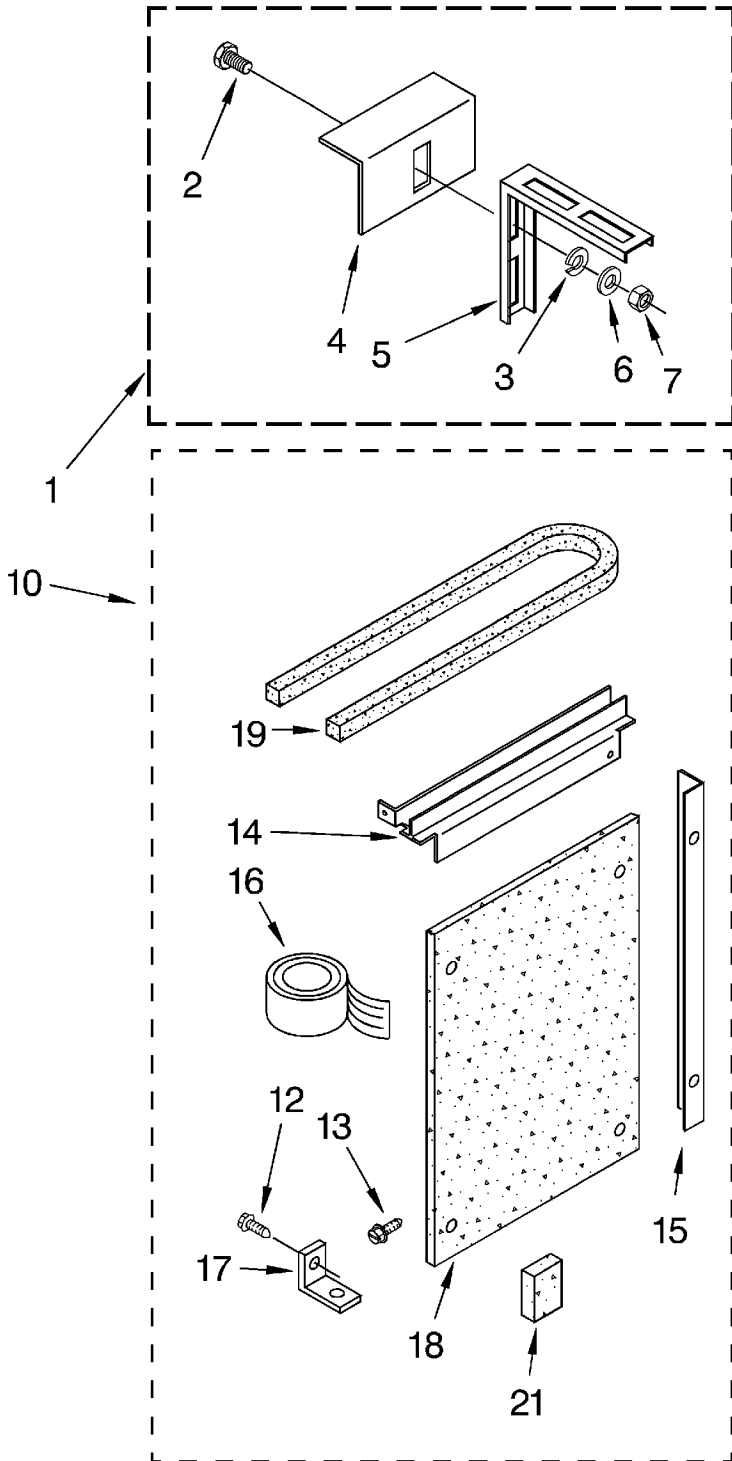

INSTALLATION PARTS

For Model: BHAC0500FS1

WINDOW MOUNTING KITS

WMK-M