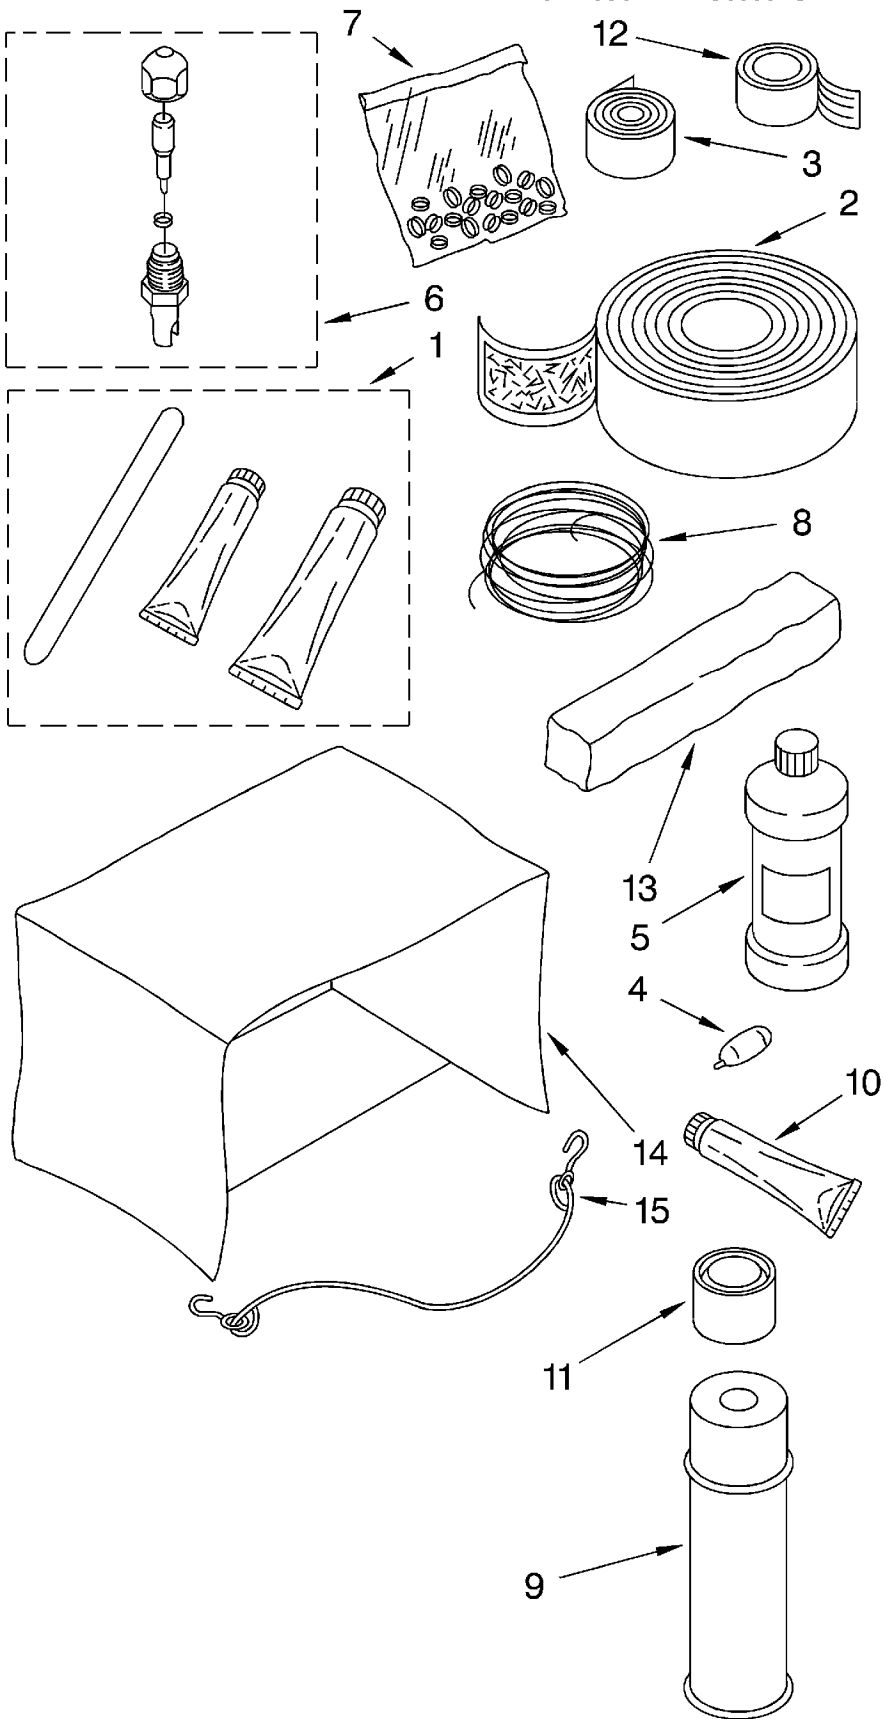

OPTIONAL PARTS (NOT INCLUDED)

For Model: BHAC0500FS1