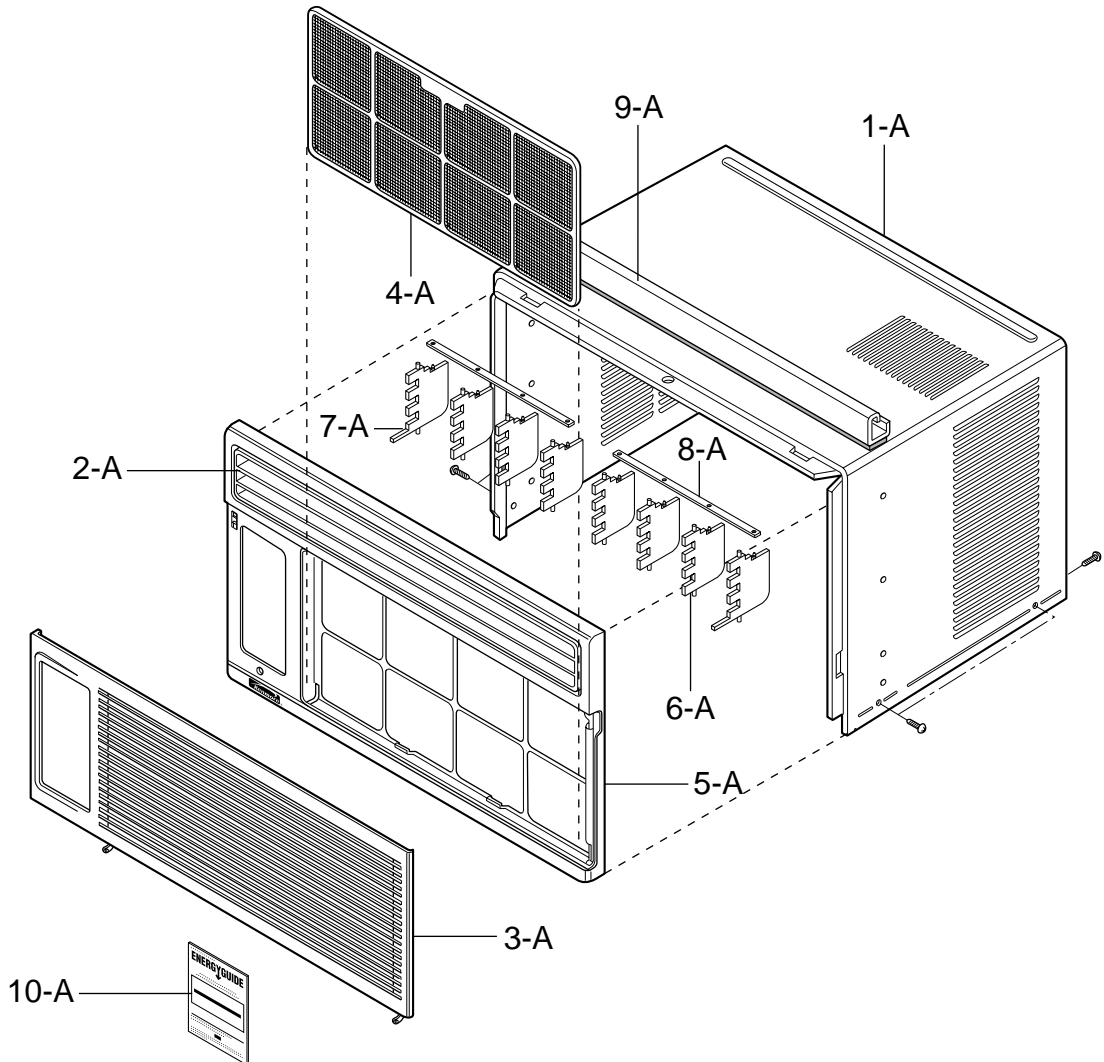

REPAIR PARTS

Room Air Conditioner
Model No. 580. 72059200

To order Parts call Toll Free
1-800-4-MY-HOME®(1-800-469-4663)

CAUTION: Use the Kenmore part number on all orders, **not** the illustration number.

CABINET & FRONT GRILLE ASSEMBLY