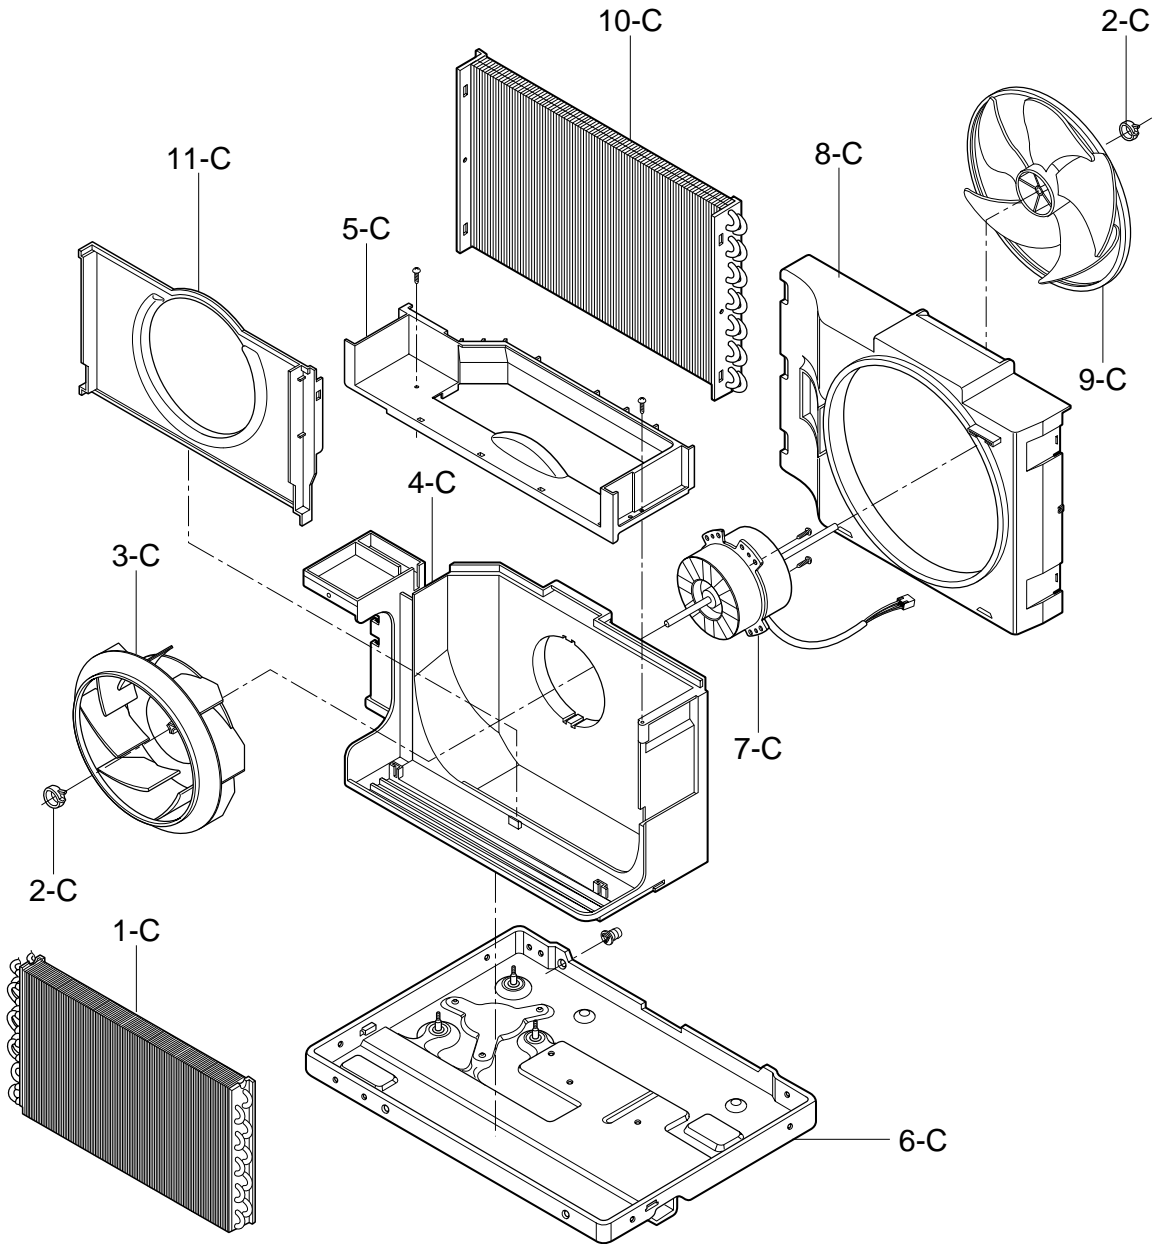

CAUTION: Use the Kenmore part number on all orders, **not** the illustration number.

AIR HANDLING & CYCLE PARTS