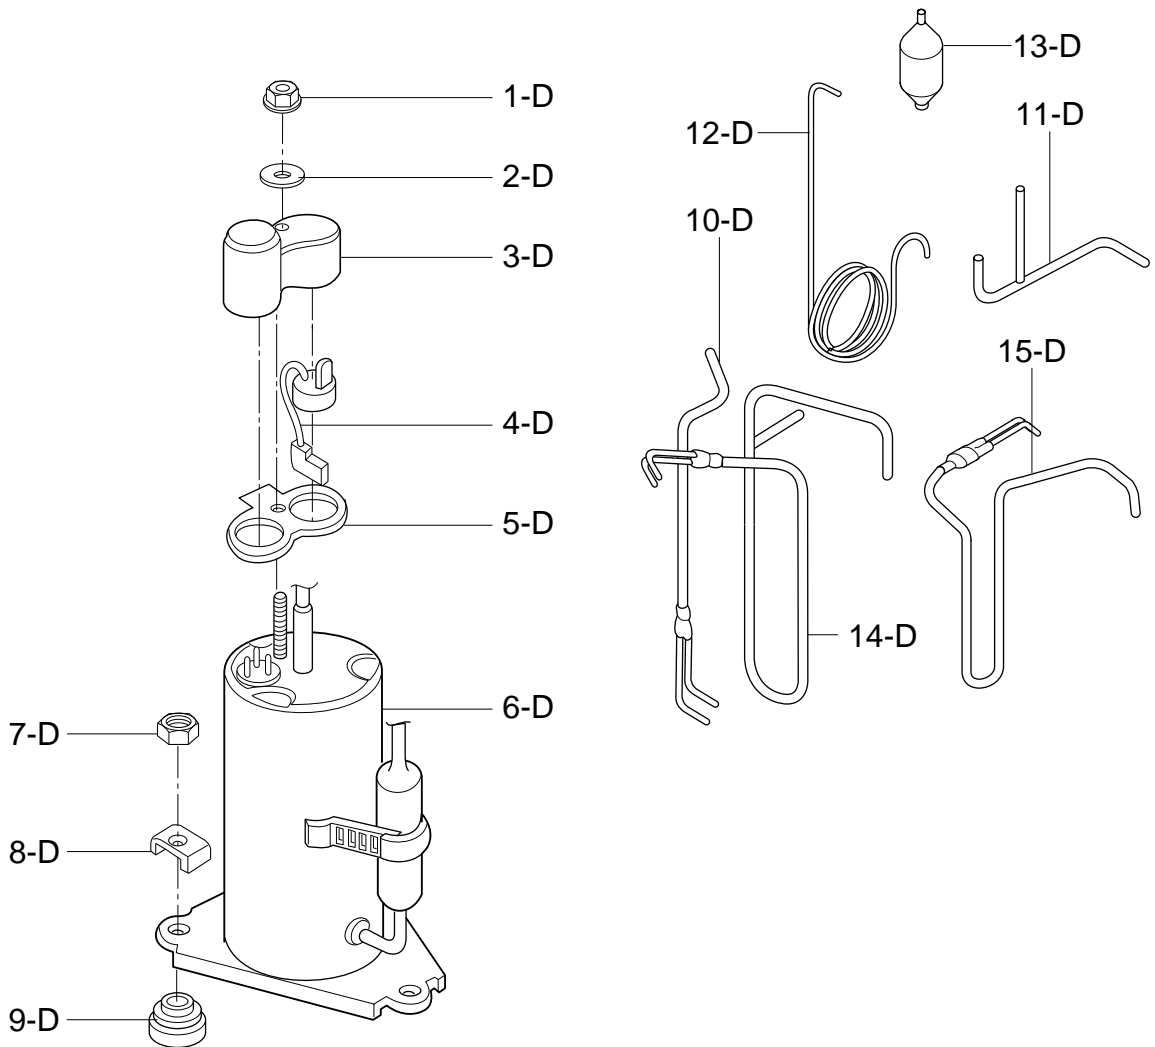

CAUTION: Use the Kenmore part number on all orders, **not** the illustration number.

COMPRESSOR PARTS