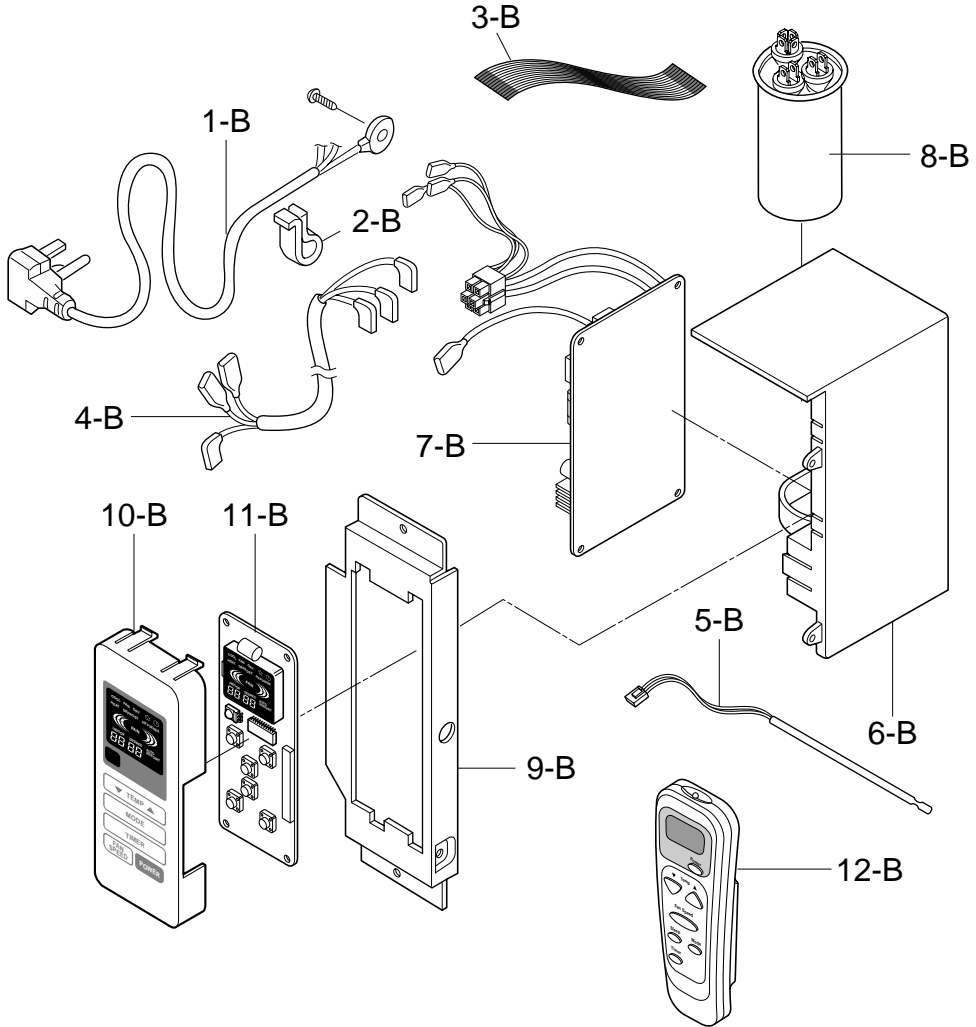

When requesting service or ordering parts, always provide the following information:

- ◆ Product Type
- ◆ Model Number
- ◆ Part Number
- ◆ Part Description

REPAIR PARTS

Room Air Conditioner
Model No. 580. 72059200

CABINET & FRONT GRILLE ASSEMBLY

ILLUSTRATION NUMBER	PART NUMBER	DESCRIPTION
1 - A	3091A10020D	CABINET ASSEMBLY
2 - A	5990A20001A	LOUVER, HORIZONTAL
3 - A	3530A10010A	GRILLE, INLET
4 - A	5231AR2148G	AIR FILTER ASSEMBLY
5 - A	3530A10009A	GRILLE, FRONT
6 - A	5990A30005D	VANE
7 - A	5990A30005C	VANE
8 - A	4520AR3191A	LINK HOLDER
9 - A	5210AR3196C	UPPER GUIDE
10 - A	3850A20423L	ENERGY GUIDE LABEL
*	3828A20291C	OWNER'S MANUAL
*	3828A20295C	SERVICE MANUAL

= Functional Parts

* = Non-Illustrated Parts

CAUTION: Use the Kenmore part number on all orders, **not** the illustration number.

CONTROL BOX ASSEMBLY

CAUTION: Use the Kenmore part number on all orders, **not** the illustration number.

CONTROL BOX ASSEMBLY

ILLUSTRATION NUMBER	PART NUMBER	DESCRIPTION
1 - B #	2H00677P	POWER CORD ASSEMBLY
2 - B	4H01254A	CLIP
3 - B	6850A90001J	LEAD WIRE ASSEMBLY
4 - B	6631AR3843R	CONDUCTOR ASSEMBLY
5 - B	6323A20003D	THERMISTOR ASSEMBLY
6 - B	4994A20021A	CONTROL BOX, SINGLE
7 - B	6871A20243A	PWB(PCB) ASSEMBLY, MAIN
8 - B #	6120AR2359V	CAPACITOR, SH
9 - B	4994A20020A	CONTROL BOX, SINGLE
10 - B	3720A20174A	PANEL, CONTROL
11 - B	6871A20244A	PWB ASSEMBLY, DISPLAY
12 - B	6711A20053C	REMOTE CONTROLLER ASSEMBLY