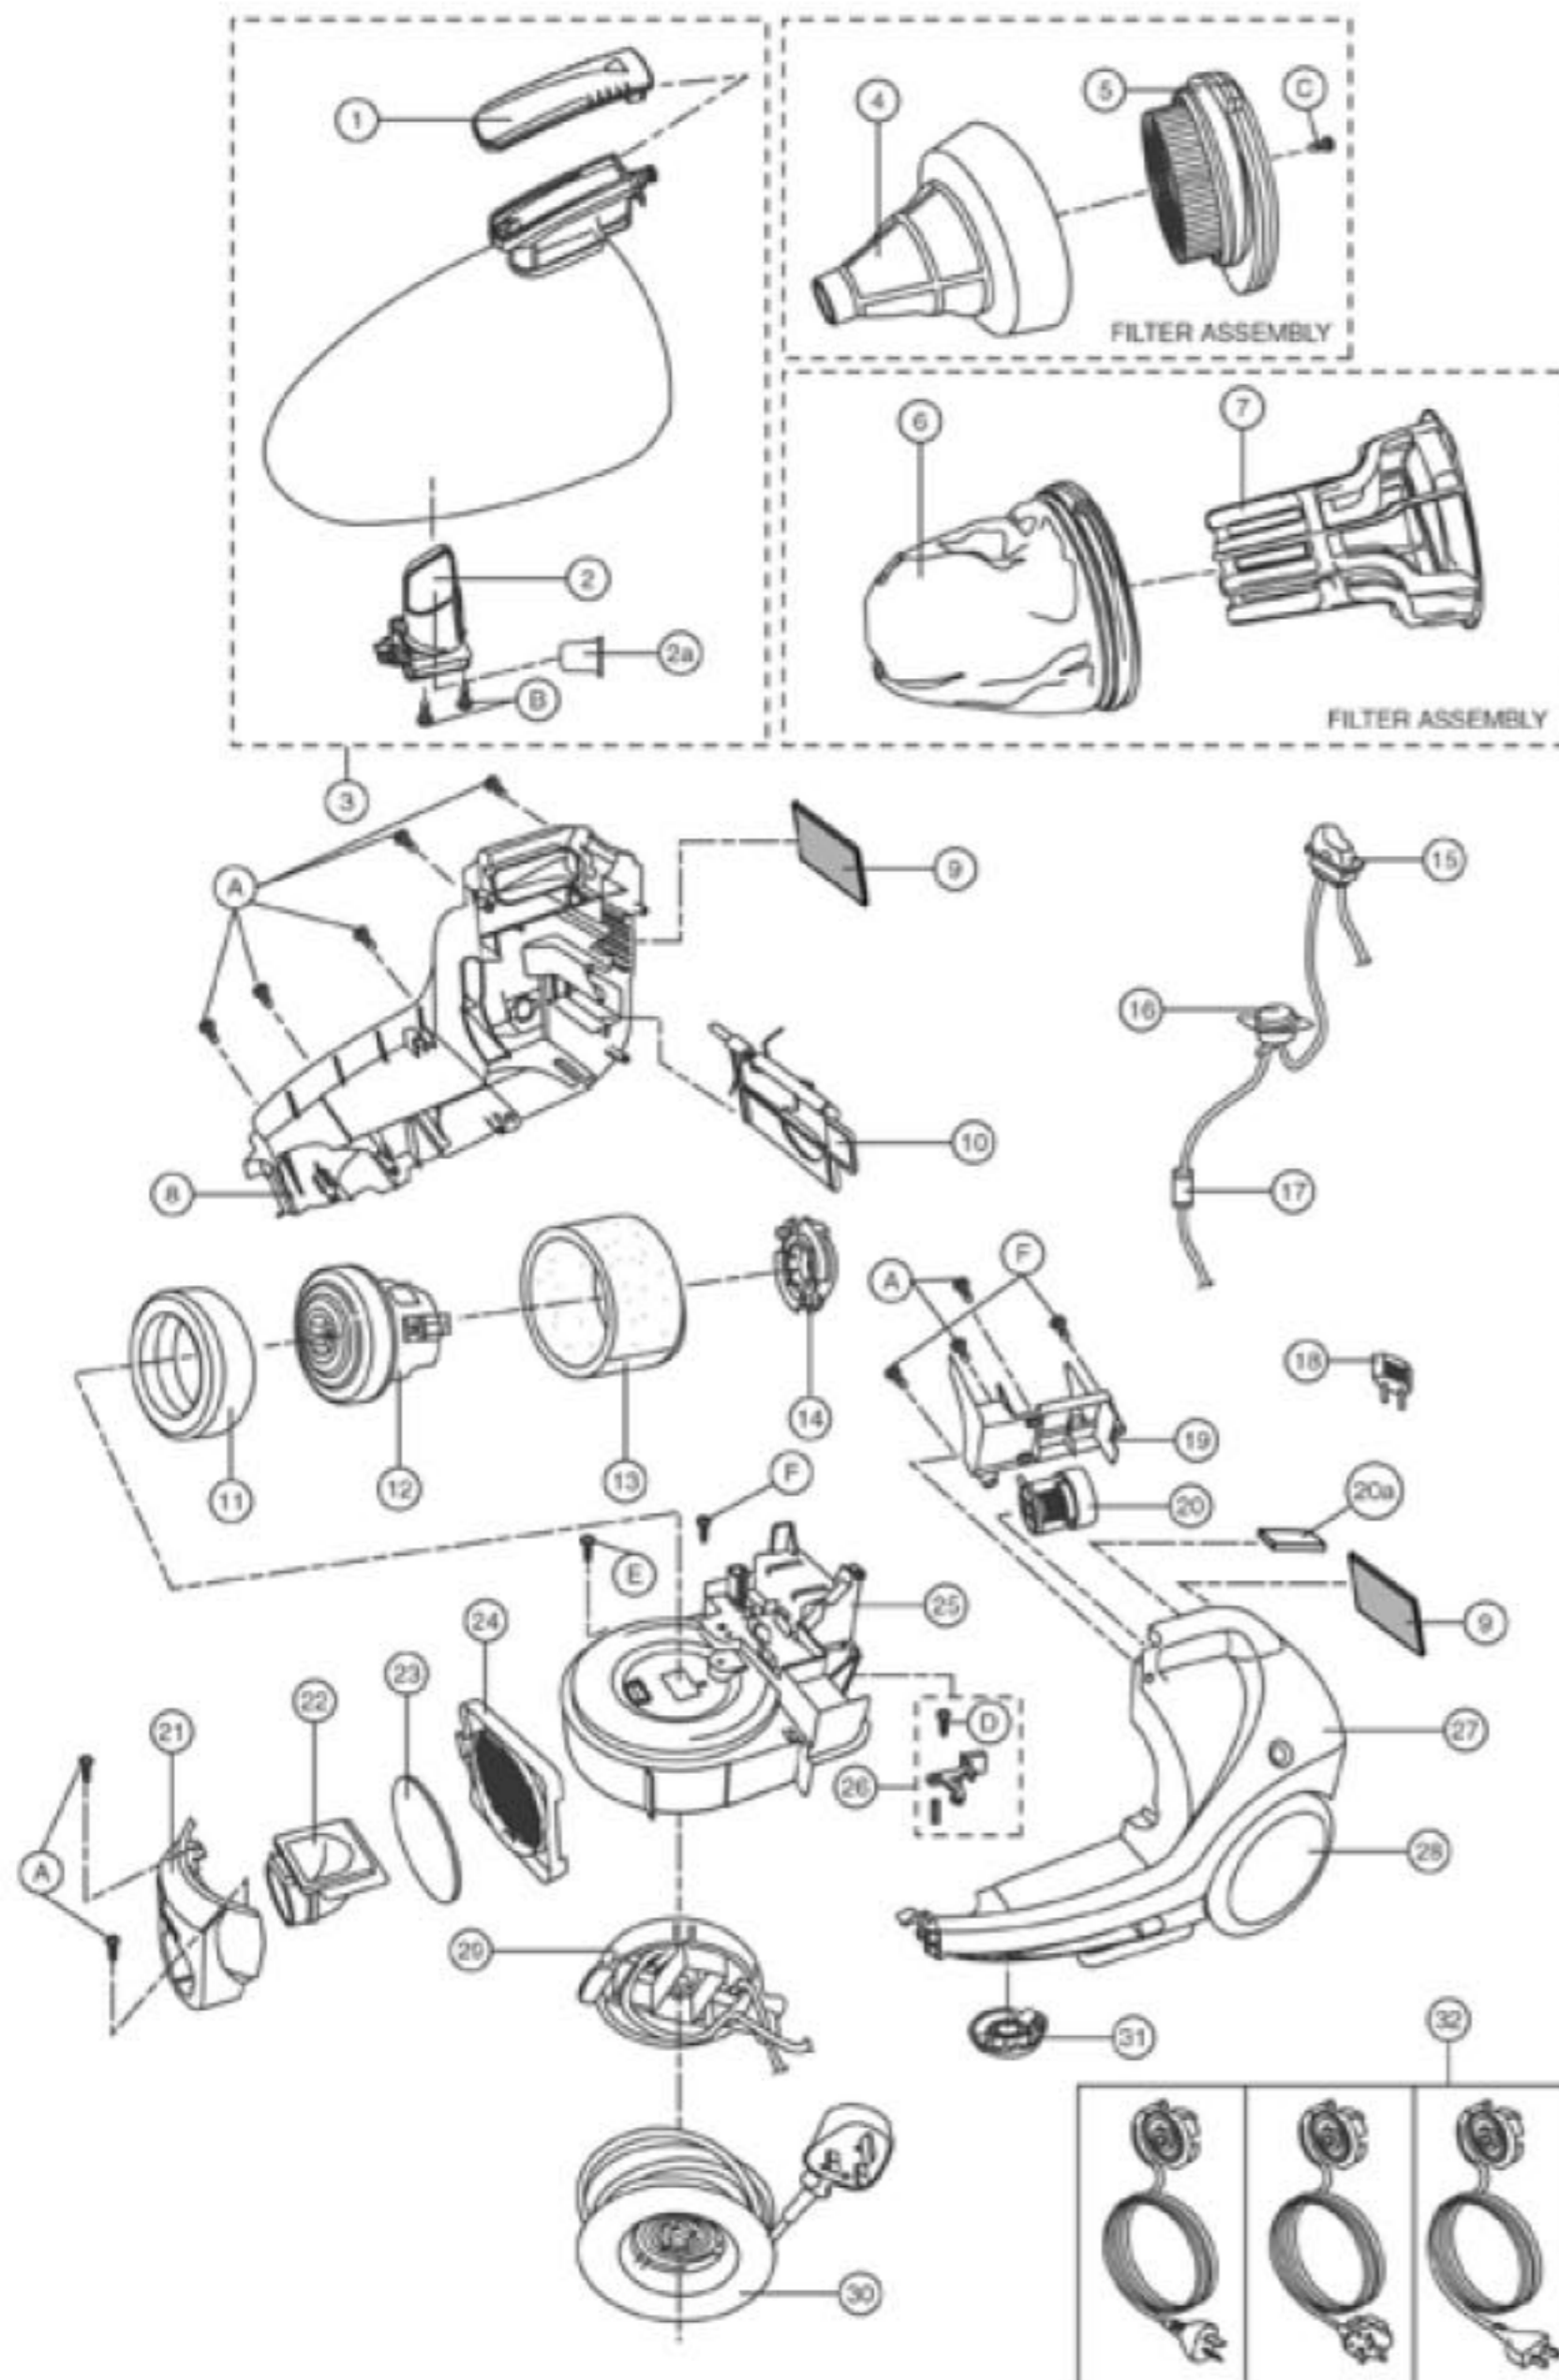

Model: MC-4620

## BODY ASSEMBLY

Index	Part #	Description
1	P-11325	Buckle
2	P-11326	Suction Inlet
2a	P-11327	Valve Gromet
3	P-11352	Dust Compartment Assy
4	P-11289	Pre-Filter
5	P-11290	Filter Unit
6	P-11328	Cloth Bag
7	P-11329	Filter Holder
8	P-11330	Body Right
9	P-11291	Protector Filter
10	P-11331	Blower Outlet Unit
11	P-11332	Motor Support Rubber Front
12	P-11353	Motor Unit
13	P-111265	Noise Suppressor Unit
14	P-11333	Motor Support Rubber Rear
15	P-11297	Switch
16	P-11334	Thermo Protector
17	P-11335	Fuse Unit - 10A
(17)	P-11336	Fuse Unit - 15A
19	P-11337	Bottom Indicator Plate
20	P-11338	Indicator Unit
20a	P-11291	Protector Filter
21	P-11339	Front Cover
22	P-11340	Suction Inlet Packing
23	P-11292	Filter
24	P-11341	Filter Supporter
25	P-11342	Body Partition Unit
26	P-11343	Brake Lever Unit
27	P-11344	Body Left
28	P-11314	Wheel
29	P-11287	Contact Spring Base Unit - No Fuse
(29)	P-11345	Contact Spring Base Unit - 10A
(29)	P-11346	Contact Spring Base Unit - 15A
30	P-11347	Cord Reel Unit - C2
31	P-111276	Caster Unit
32	P-11288	Power Cord with Plug - C2

## ATTACHMENTS

Index	Part #	Description
1	P-916	Hose Assembly
2	P-11348	Hose Unit
3	P-11296	Curved Wand - Antistatic
(3)	P-11349	Curved Wand
4	P-547	Suction Regulator
5	P-24001	Hose Supporter
6	P-020	Connection Pipe
7	P-11323	Floor Nozzle Assy
(7)	P-11324	Floor Nozzle Assy - 2 pedals
8	P-60010	Crevice Tool
9	P-10504	Dusting Brush
10	P-40120	Extension Wand - Plastic
(10)	P-11350	Extension Wand - Metal

## SCREW LIST

Index	Part #	Description
A	P-111240	Tapping Screw - For Body
(A)	P-111240	Tapping Screw - For Front Cover
(A)	P-111240	Tapping Screw - For Bottom Indicator Plate
B	P-11354	Tapping Screw - For Suction Inlet
C	P-11355	Tapping Screw - For Filter Unit
D	P-11356	Tapping Screw - For Brake Lever Unit
E	P-10500	Tapping Screw - For Cord Reel
F	P-11357	Tapping Screw