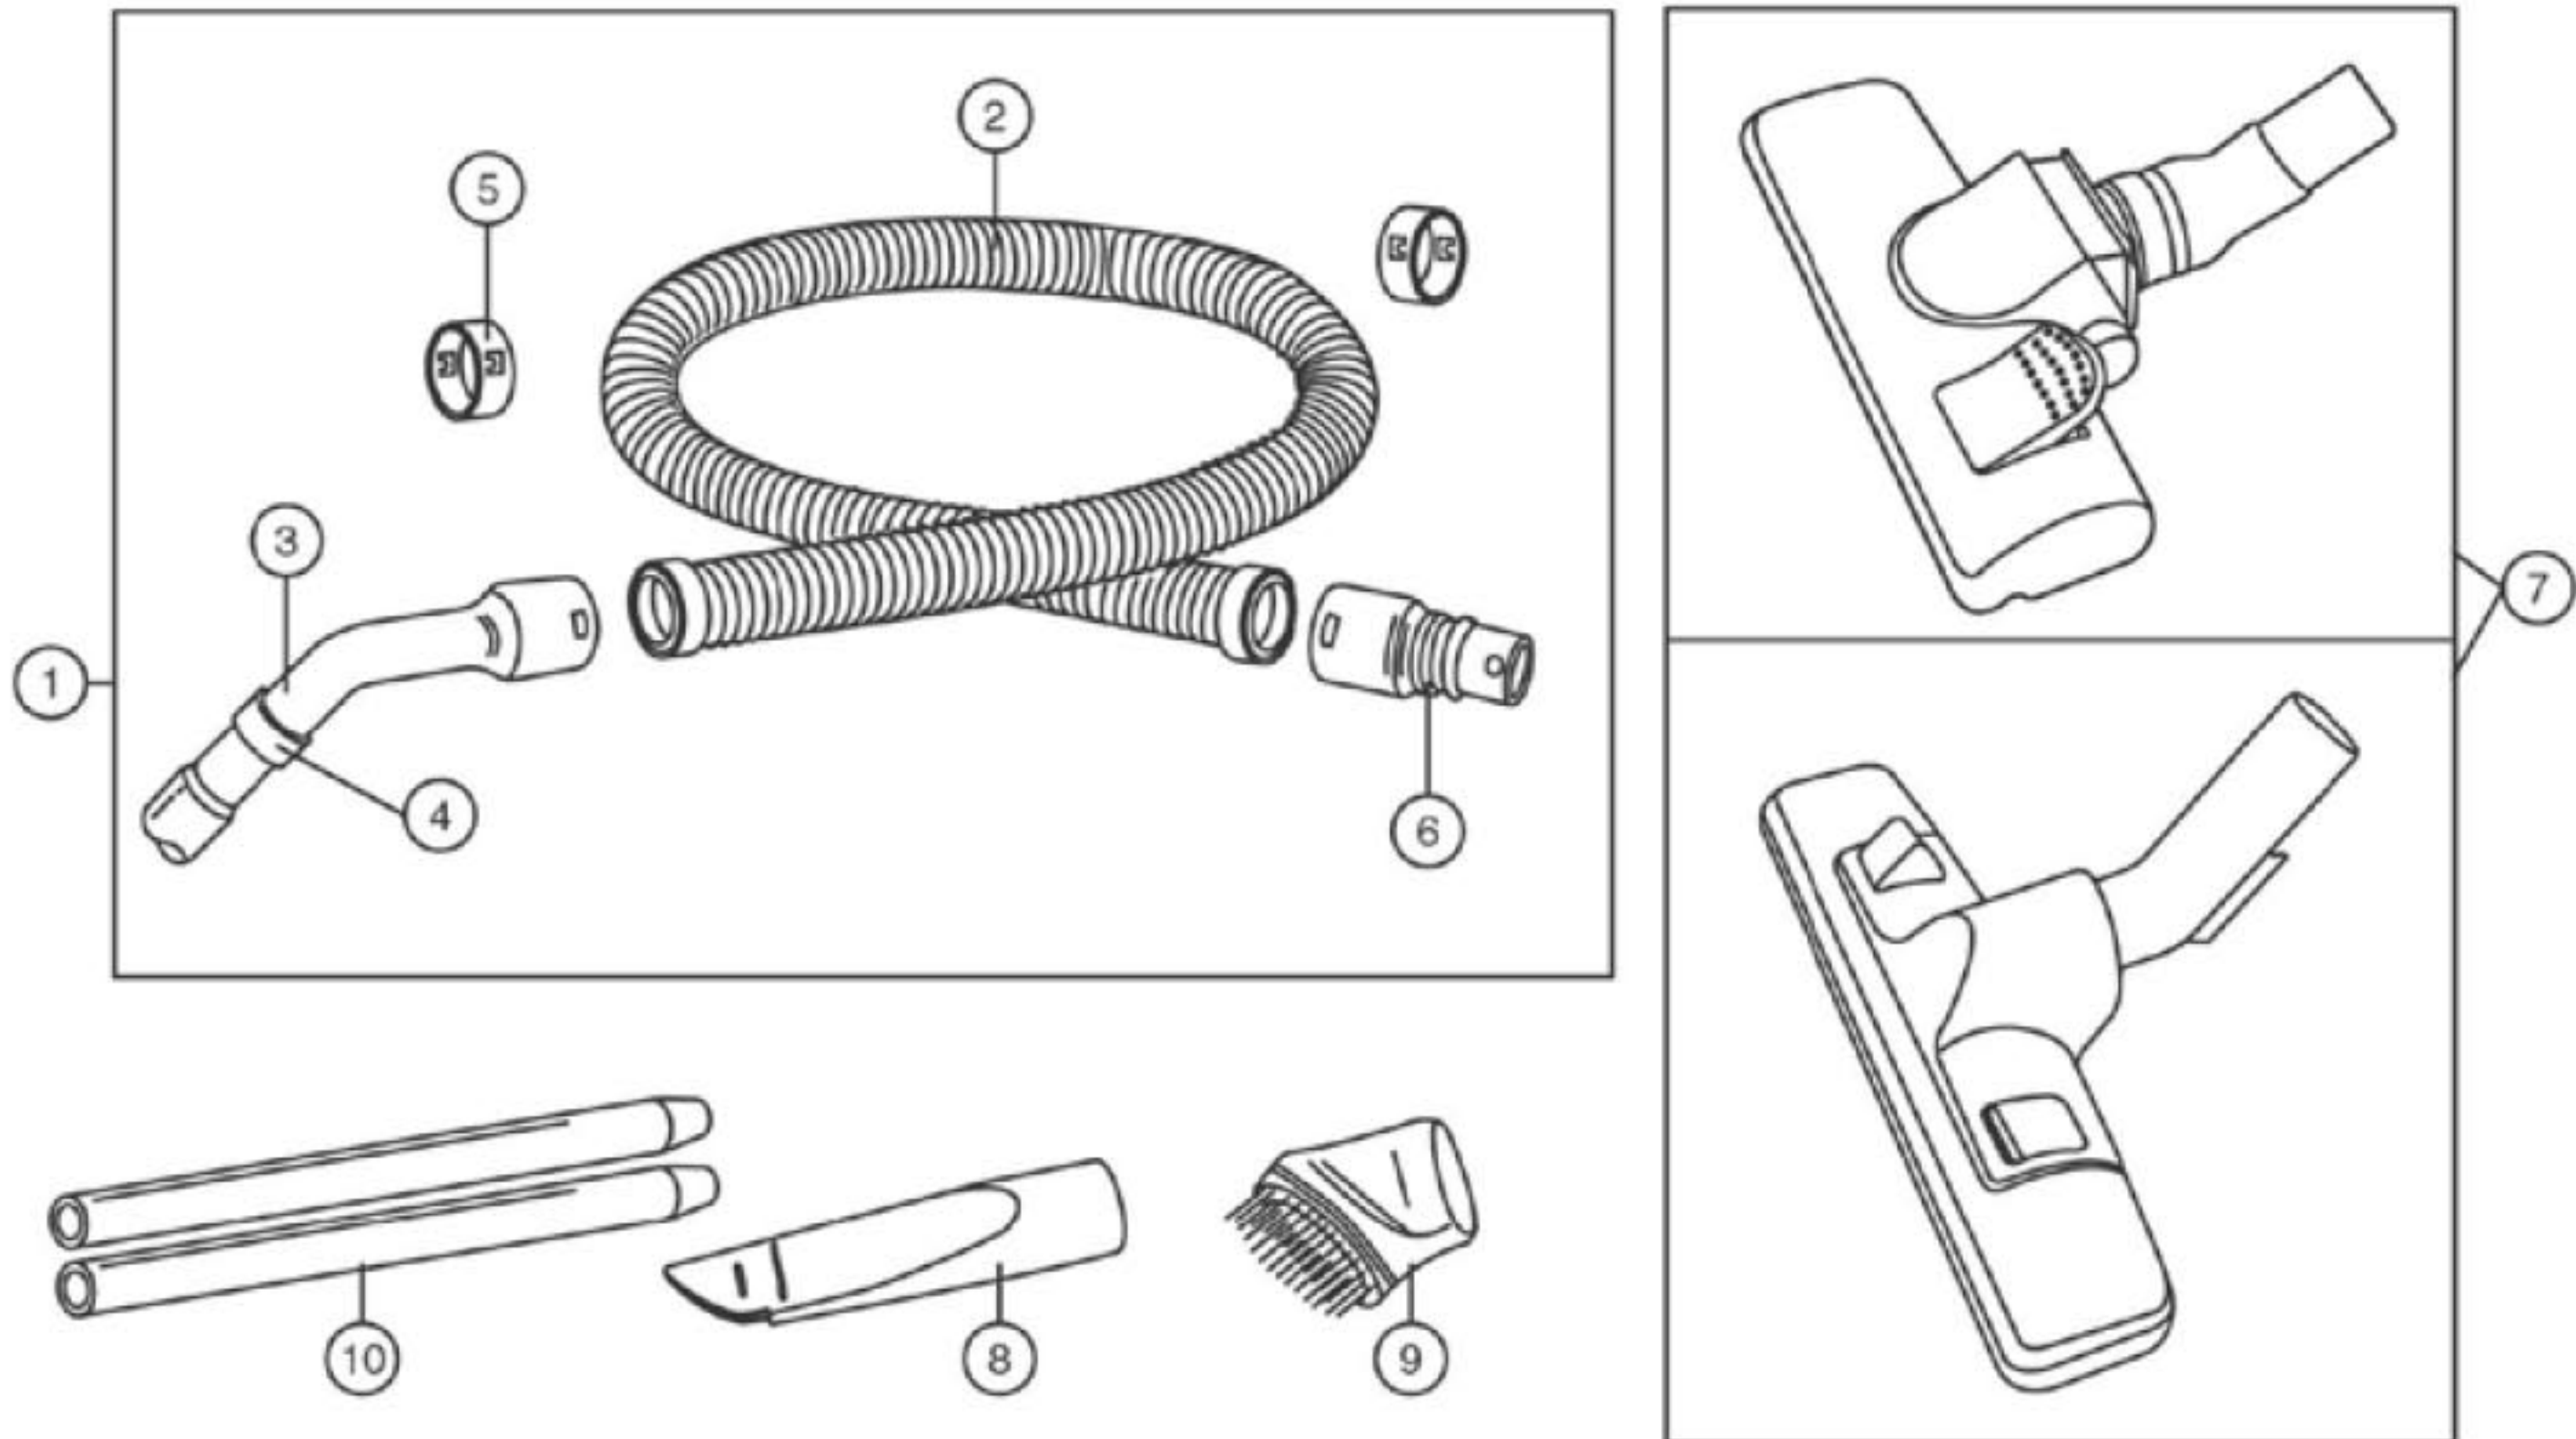

Model: MC-4620

ATTACHMENTS

Index	Part #	Description
1	P-916	Hose Assembly
2	P-11348	Hose Unit
3	P-11296	Curved Wand - Antistatic
(3)	P-11349	Curved Wand
4	P-547	Suction Regulator
5	P-24001	Hose Supporter
6	P-020	Connection Pipe
7	P-11323	Floor Nozzle Assy
(7)	P-11324	Floor Nozzle Assy - 2 pedals
8	P-60010	Crevice Tool
9	P-10504	Dusting Brush
10	P-40120	Extension Wand - Plastic
(10)	P-11350	Extension Wand - Metal

SCREW LIST

Index	Part #	Description
A	P-111240	Tapping Screw - For Body
(A)	P-111240	Tapping Screw - For Front Cover
(A)	P-111240	Tapping Screw - For Bottom Indicator Plate
B	P-11354	Tapping Screw - For Suction Inlet
C	P-11355	Tapping Screw - For Filter Unit
D	P-11356	Tapping Screw - For Brake Lever Unit
E	P-10500	Tapping Screw - For Cord Reel
F	P-11357	Tapping Screw