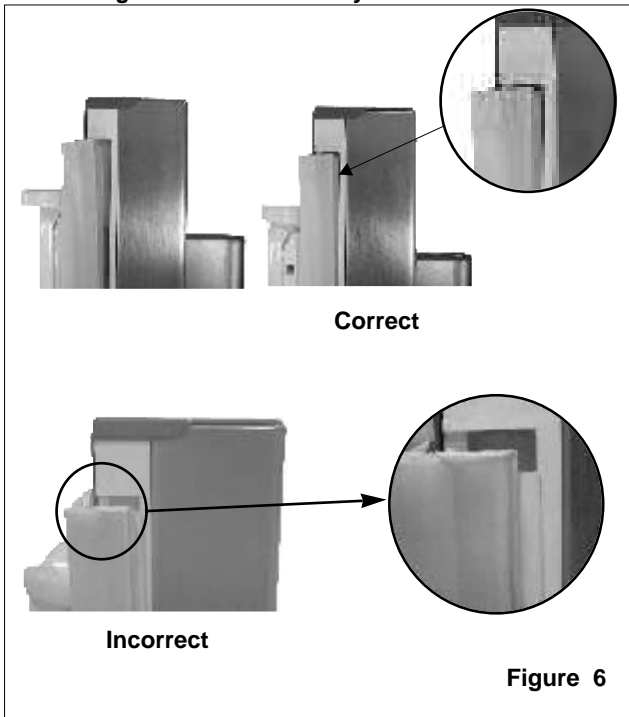

2. Insert gasket into channel

1) Snap gasket assembly into the door bracket.

Inserting the Gasket Assembly into the Bracket Door.

2) Press gasket into channel on the three remaining sides of door.