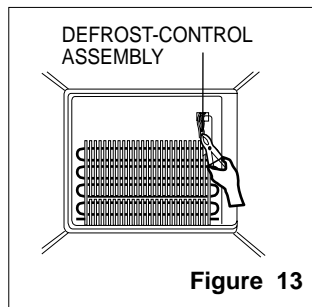

Fuse-M is a safety device for preventing over-heating of the evaporator area when defrosting.

At 72°C, it turns the Defrost Heater off.

1. Pull out the grille assembly. (Figure 12).
2. Separate the connector with the Defrost Control assembly and replace the Defrost Control assembly after cutting the tie wrap. (Figure 13).
3. Be sure to retire the wires when reassembling after service.

Figure 12

Figure 13

3-5 LAMP

Figure 14

3-5-1 To change the refrigerator light

1. Unplug the power cord from the outlet.
2. Remove refrigerator shelves.
3. Release the hooks on the front of the light shield with the help of a flat screwdriver and pull the shield down to remove it.
4. Turn the bulb counterclockwise.
5. To assemble, first insert the hooks at the back and then push up the light shield.