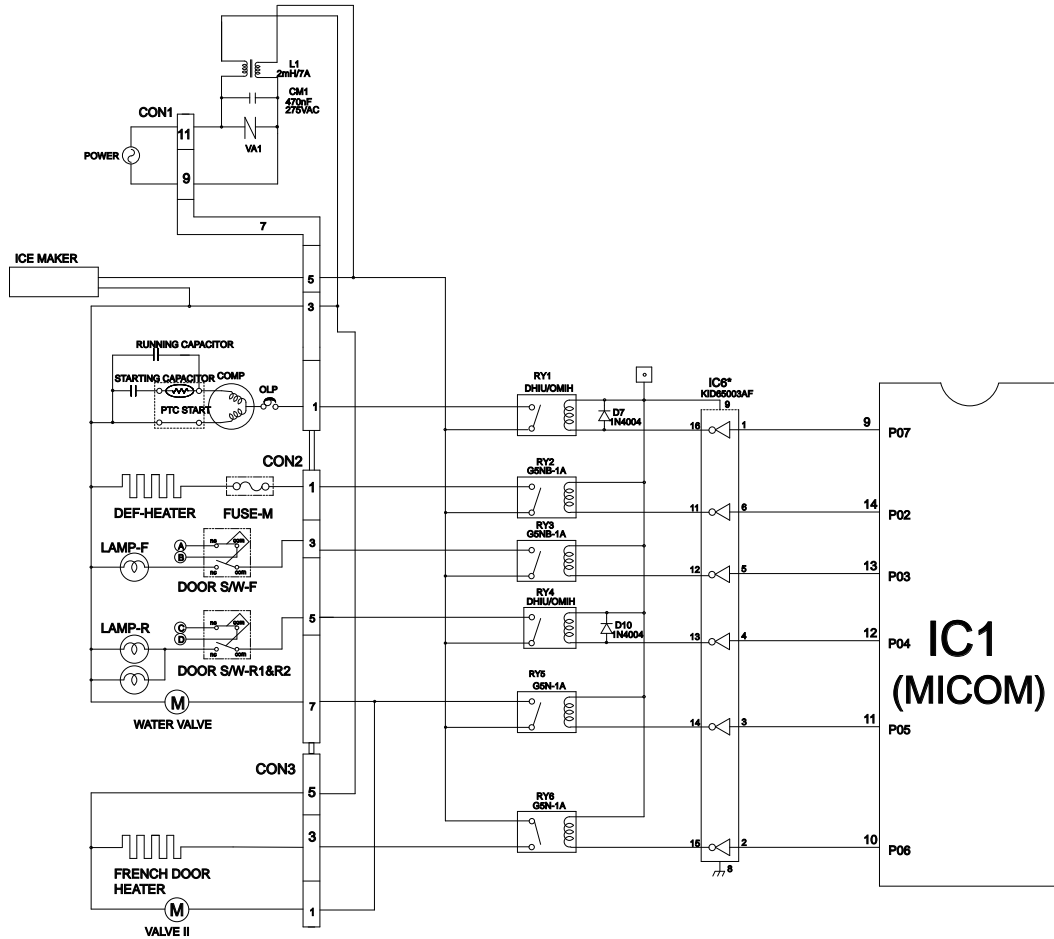

9-2-4 Load / Buzzer Drive & Open Door Detection Circuit
1. Load Drive Condition Check

LOAD TYPE		COMP	DEFROSTING HEATER	F LAMP	R LAMP	FRENCH DOOR HEATER DEW HEATER	VALVE
Measurement Location		CON1 PIN1	CON2 PIN1	CON2 PIN3	CON2 PIN5	CON3 PIN3	CON2 PIN7
Condition	ON	115V					
	OFF	1V or below					

Note:

To measure outputs of the control board, check voltages between each Measurement Location and CON1 PIN 3 (neutral).