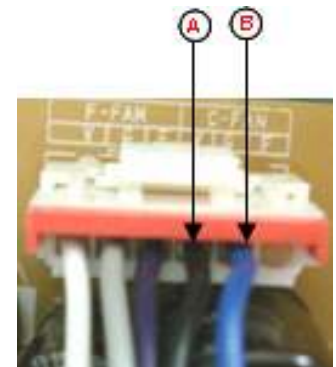

2.2 Cooling motor driving circuit (machine room)

1. This circuit makes standby power 0 by cutting off power supplied to ISs inside of the fan motor in the fan motor OFF .
2. This is a circuit to perform a temporary change of speed for the fan motor and applies DC voltage up to 7.5V ~ 16V to motor

	Ⓐ Part	Ⓑ part
MOTOR OFF	2V or less	0V
MOTOR ON	13V~16V	0V