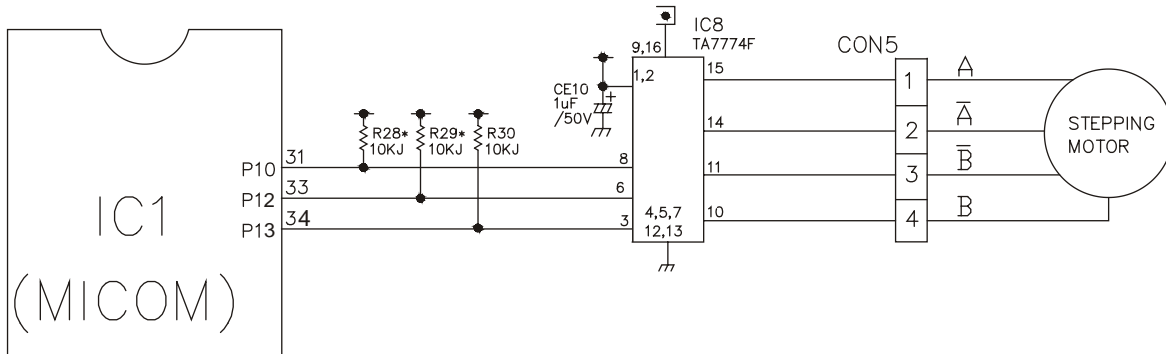

9-2-6 Refrigeration Compartment Stepping Motor Damper Circuit

* The circuit shown below is the damper circuit to regulate the refrigerator temperature.