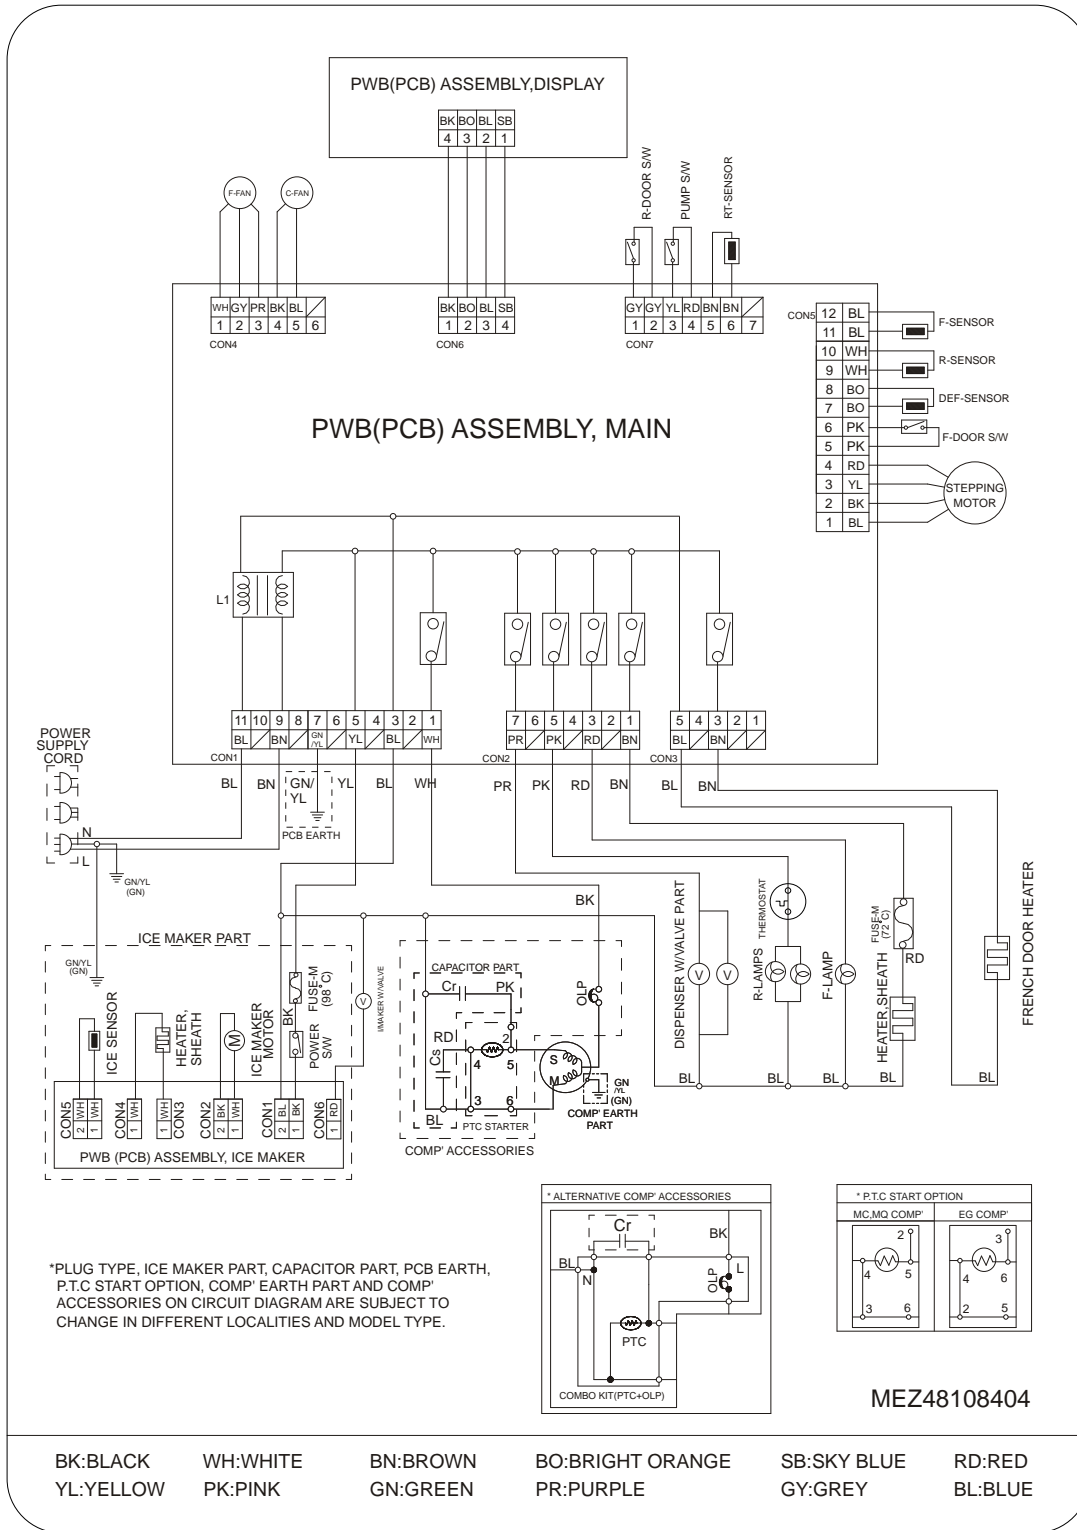

5. CIRCUIT DIAGRAM