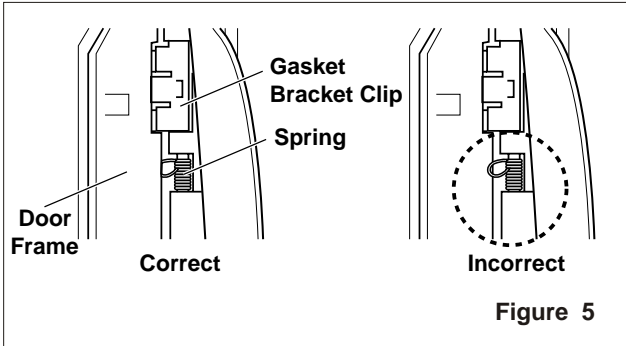

There are two clips on each door. Start bracket removal near one of the middle clips.

- 1) Pull gasket back to expose gasket bracket clip and door frame.
- 2) Insert a flat tip screwdriver into seam between gasket bracket and door frame and pry back until clips snap out.
- 3) Continue prying back along seam until all clips snap out.

Figure 3

3. Remove gasket

Pull gasket free from gasket channel on the three remaining sides of door.

Figure 4

Door Gasket Replacement

1. Insert gasket bracket clips

- 1) Insert gasket bracket edge beneath door frame edge.
- 2) Turn upper gasket bracket spring so that both spring ends are in the door channel.

3) Push in clip until you hear it snap securely into place.

4) Push in remaining two clips until you hear each snap securely into place.

Note: Make sure that no part of gasket bracket edge protrudes from beneath door frame edge.