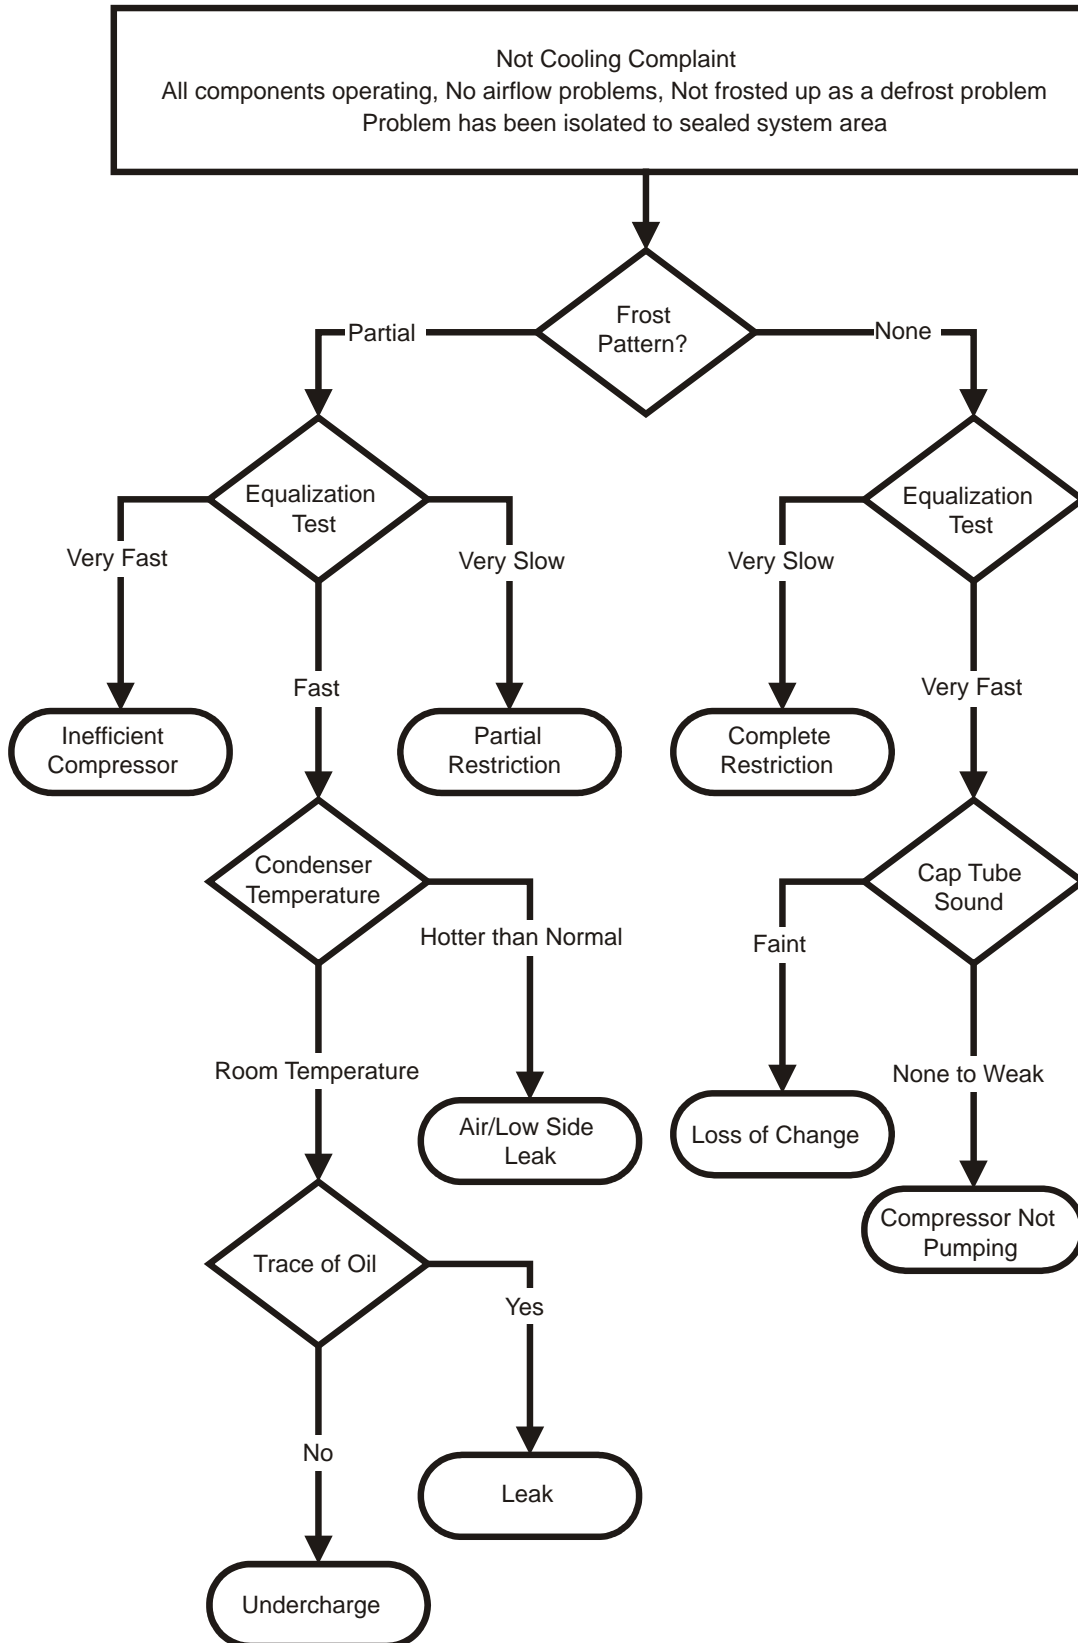

6-5-1 SEALED SYSTEM DIAGNOSIS

(The equalization test is trying to restart a compressor after it has been operating.)