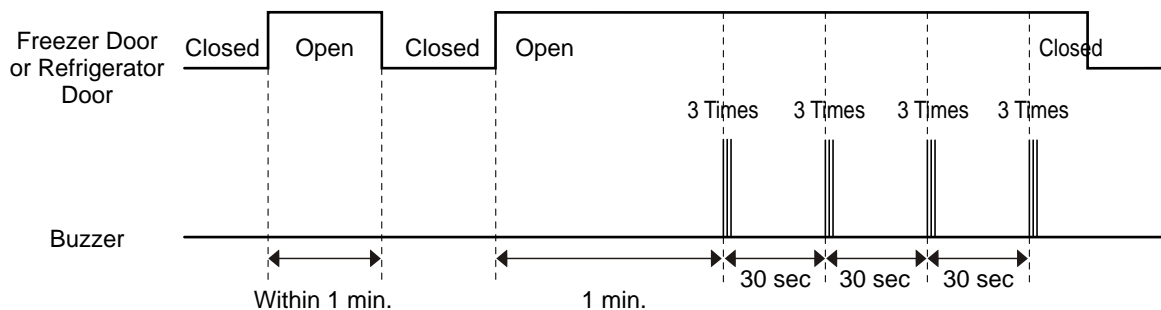

9-1-8 Refrigerator lamp auto off

1. To avoid heat damage caused by the lamp, it is turned off automatically when the refrigerator door is open for more than 7 minutes.

9-1-9 Alarm for Open Door

1. This feature sounds a buzzer when the freezer or refrigerator door is not closed within 1 minute after it is opened.
2. One minute after the door is opened, the buzzer sounds three times each for 1/2 seconds. These tones repeat every 30 seconds.
3. The alarm is cancelled when the freezer or the refrigerator is closed while the buzzer sounds.