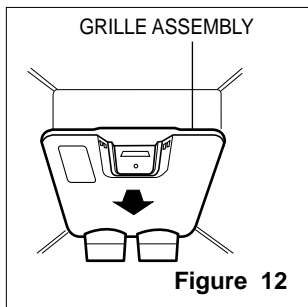

Fuse-M is a safety device for preventing over-heating of the evaporator area when defrosting.

At 72°C, it turns the Defrost Heater off.

1. Pull out the grille assembly. (Figure 12).
2. Separate the connector with the Defrost Control assembly and replace the Defrost Control assembly after cutting the tie wrap. (Figure 13).
3. Be sure to retire the wires when reassembling after service.