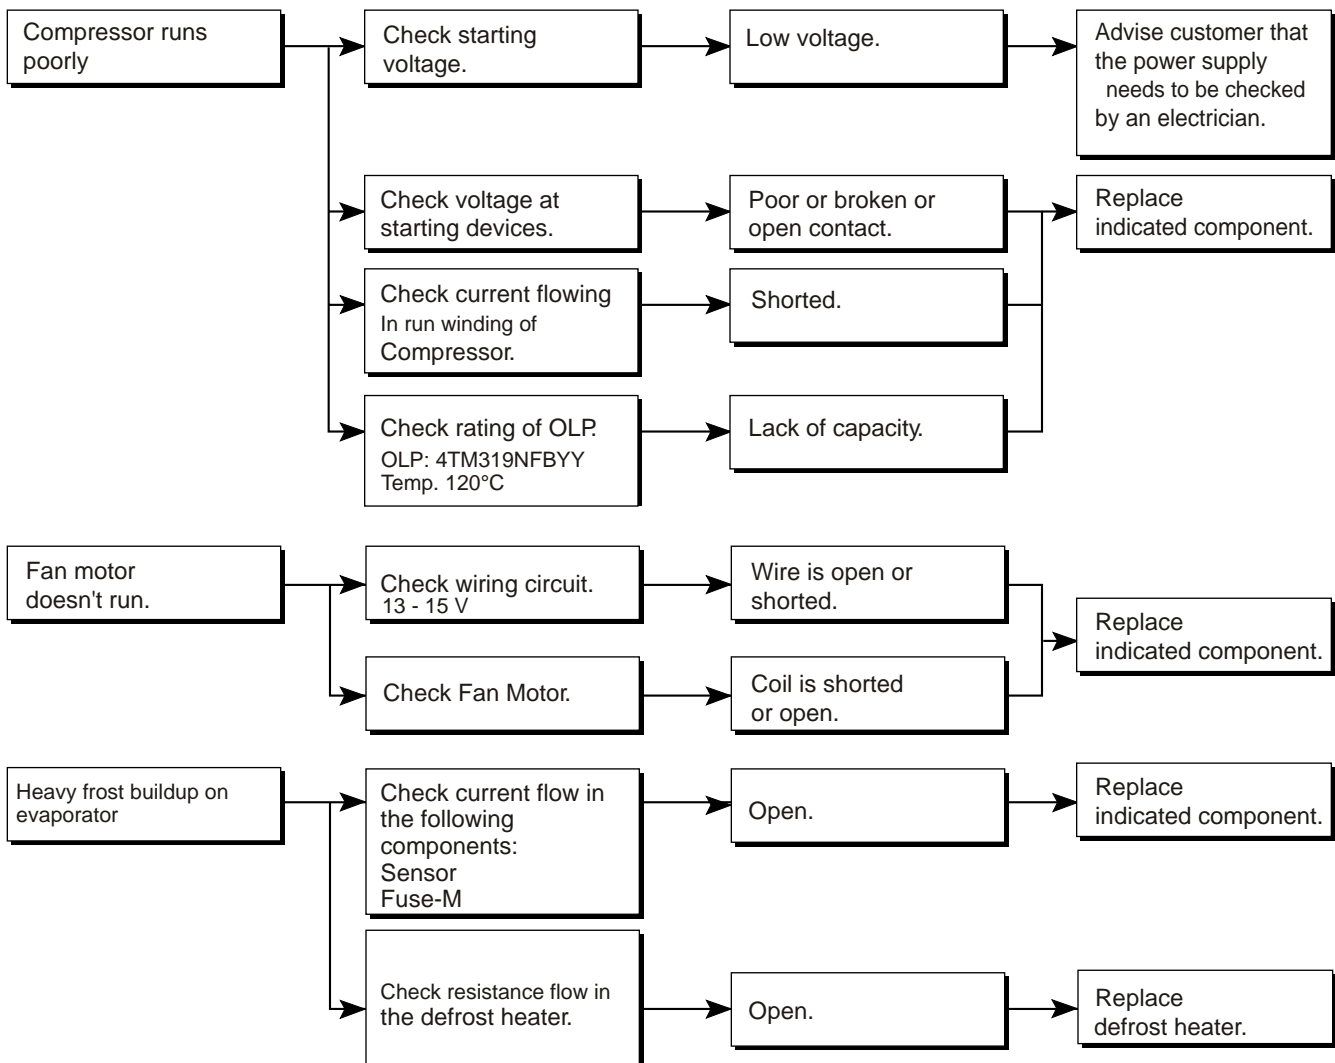

Poor cooling performance