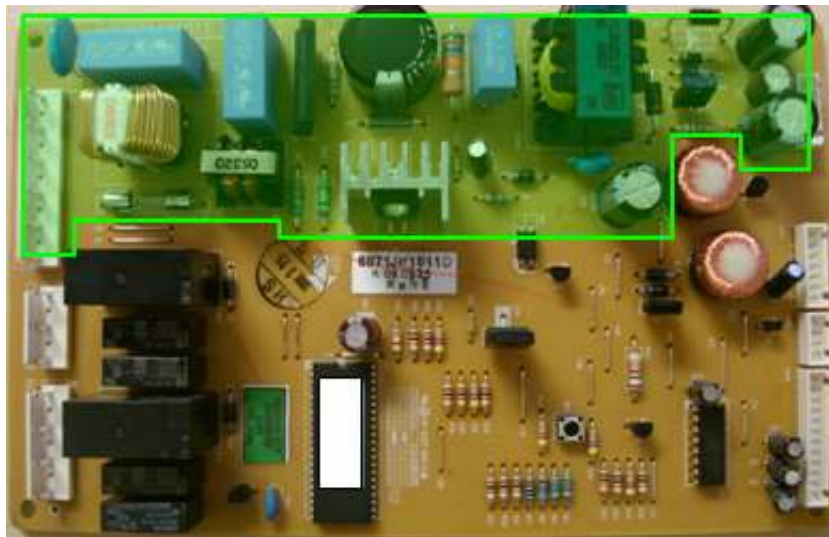

9-2 PCB FUNCTION

9-2-1 Power Circuit

The secondary part of the TRANSFORMER is composed of the power supply for the display, the BLDC FAN Motor drive (15.5 V), the relay drive (12 Vdc) and the MICOM and IC (5 Vdc).

The voltage for each part is as follows:

PART	VA 1	CE 3	CE 4	CE 5
VOLTAGE	115 Vac	12 Vdc	15.5 Vdc	5 V

VA1 is a part for preventing over voltage and noise. When 385V or higher power is applied, the inside elements are short-circuited and broken, resulting in blowout of the fuse in order to protect the elements of the secondary part of the TRANSFORMER.