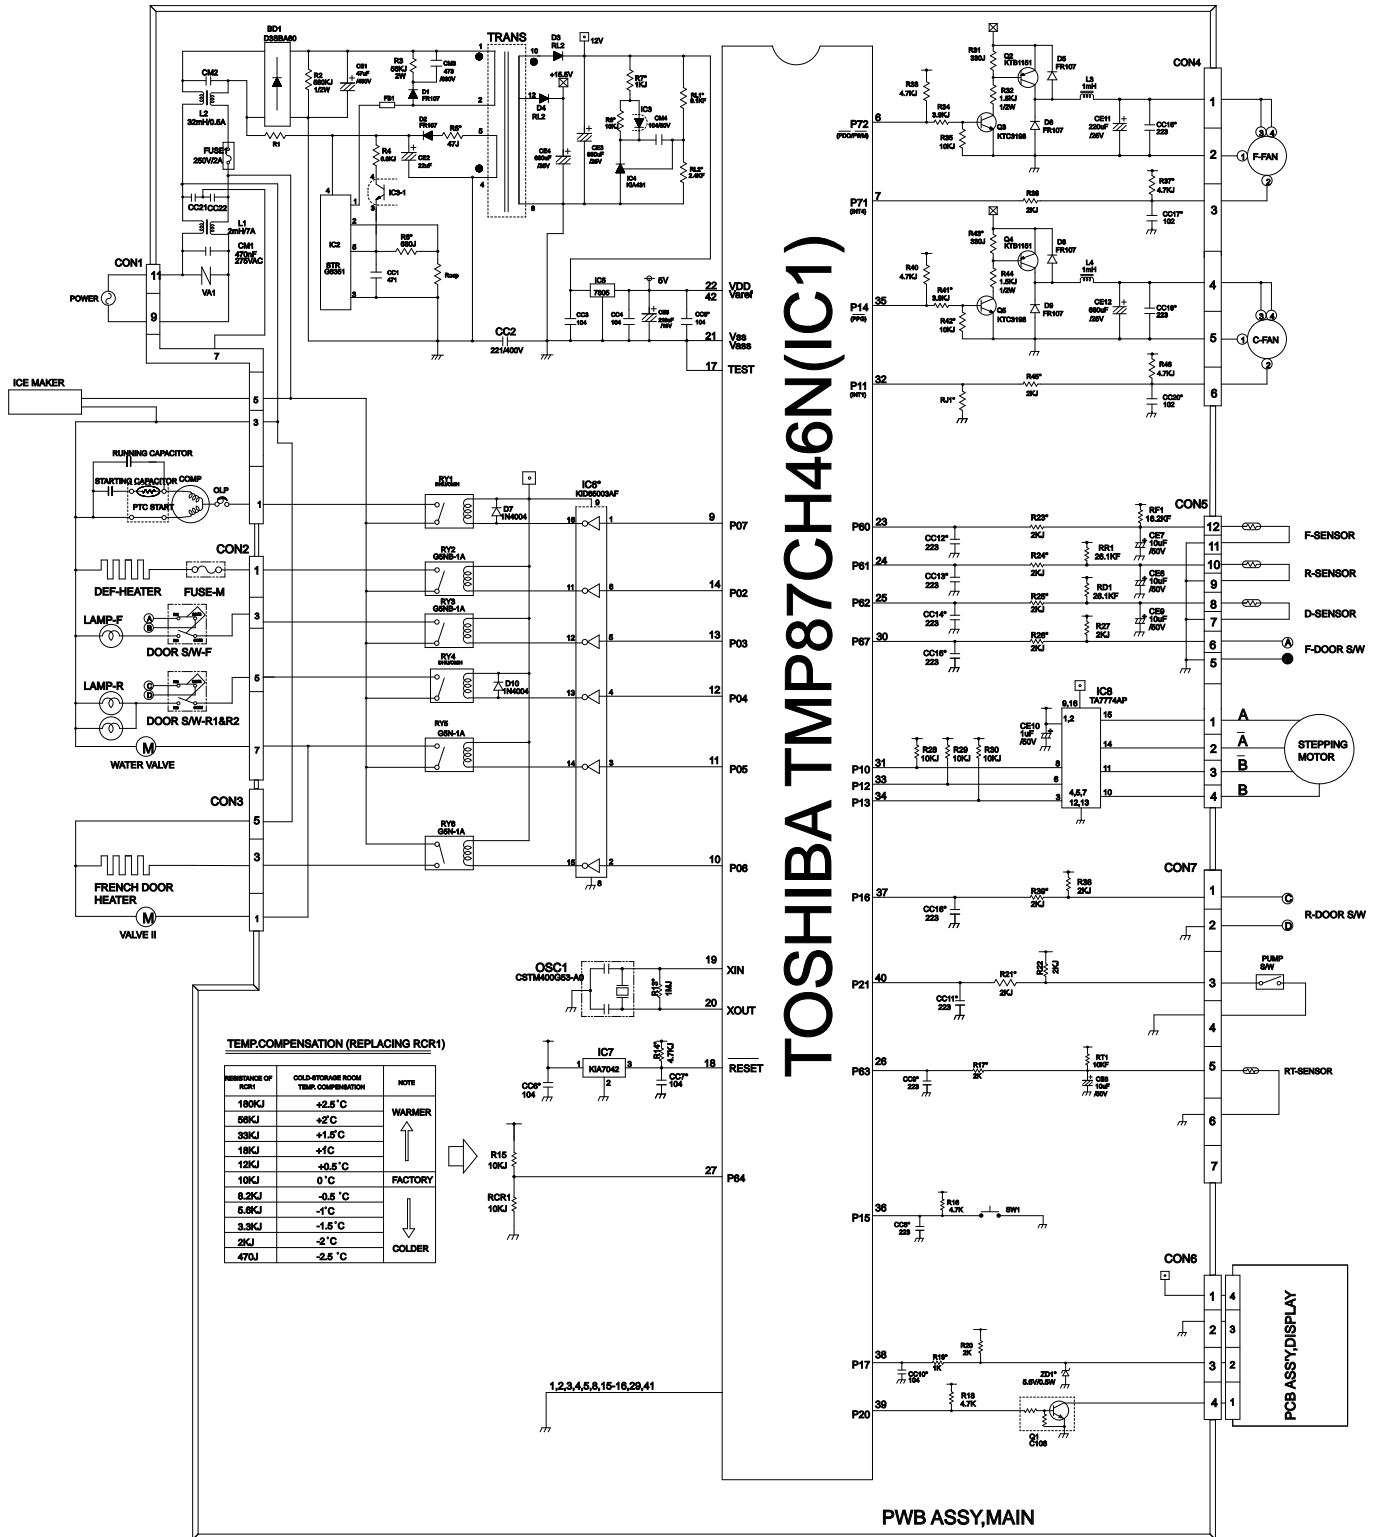

9-6 PWB DIAGRAM

9-6-1 PWB Main Assembly