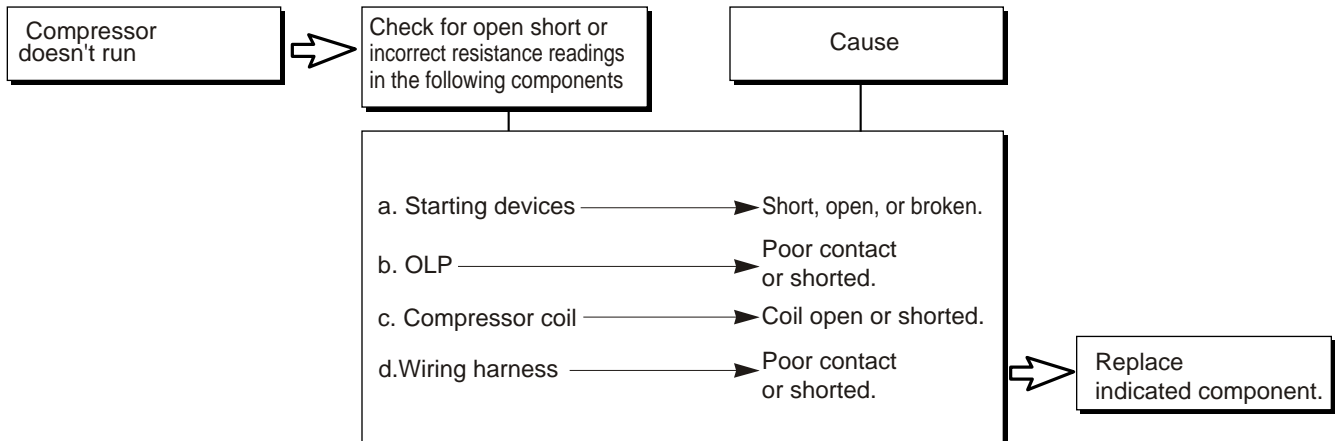

6-3 OTHER ELECTRICAL COMPONENTS

Not cooling at all