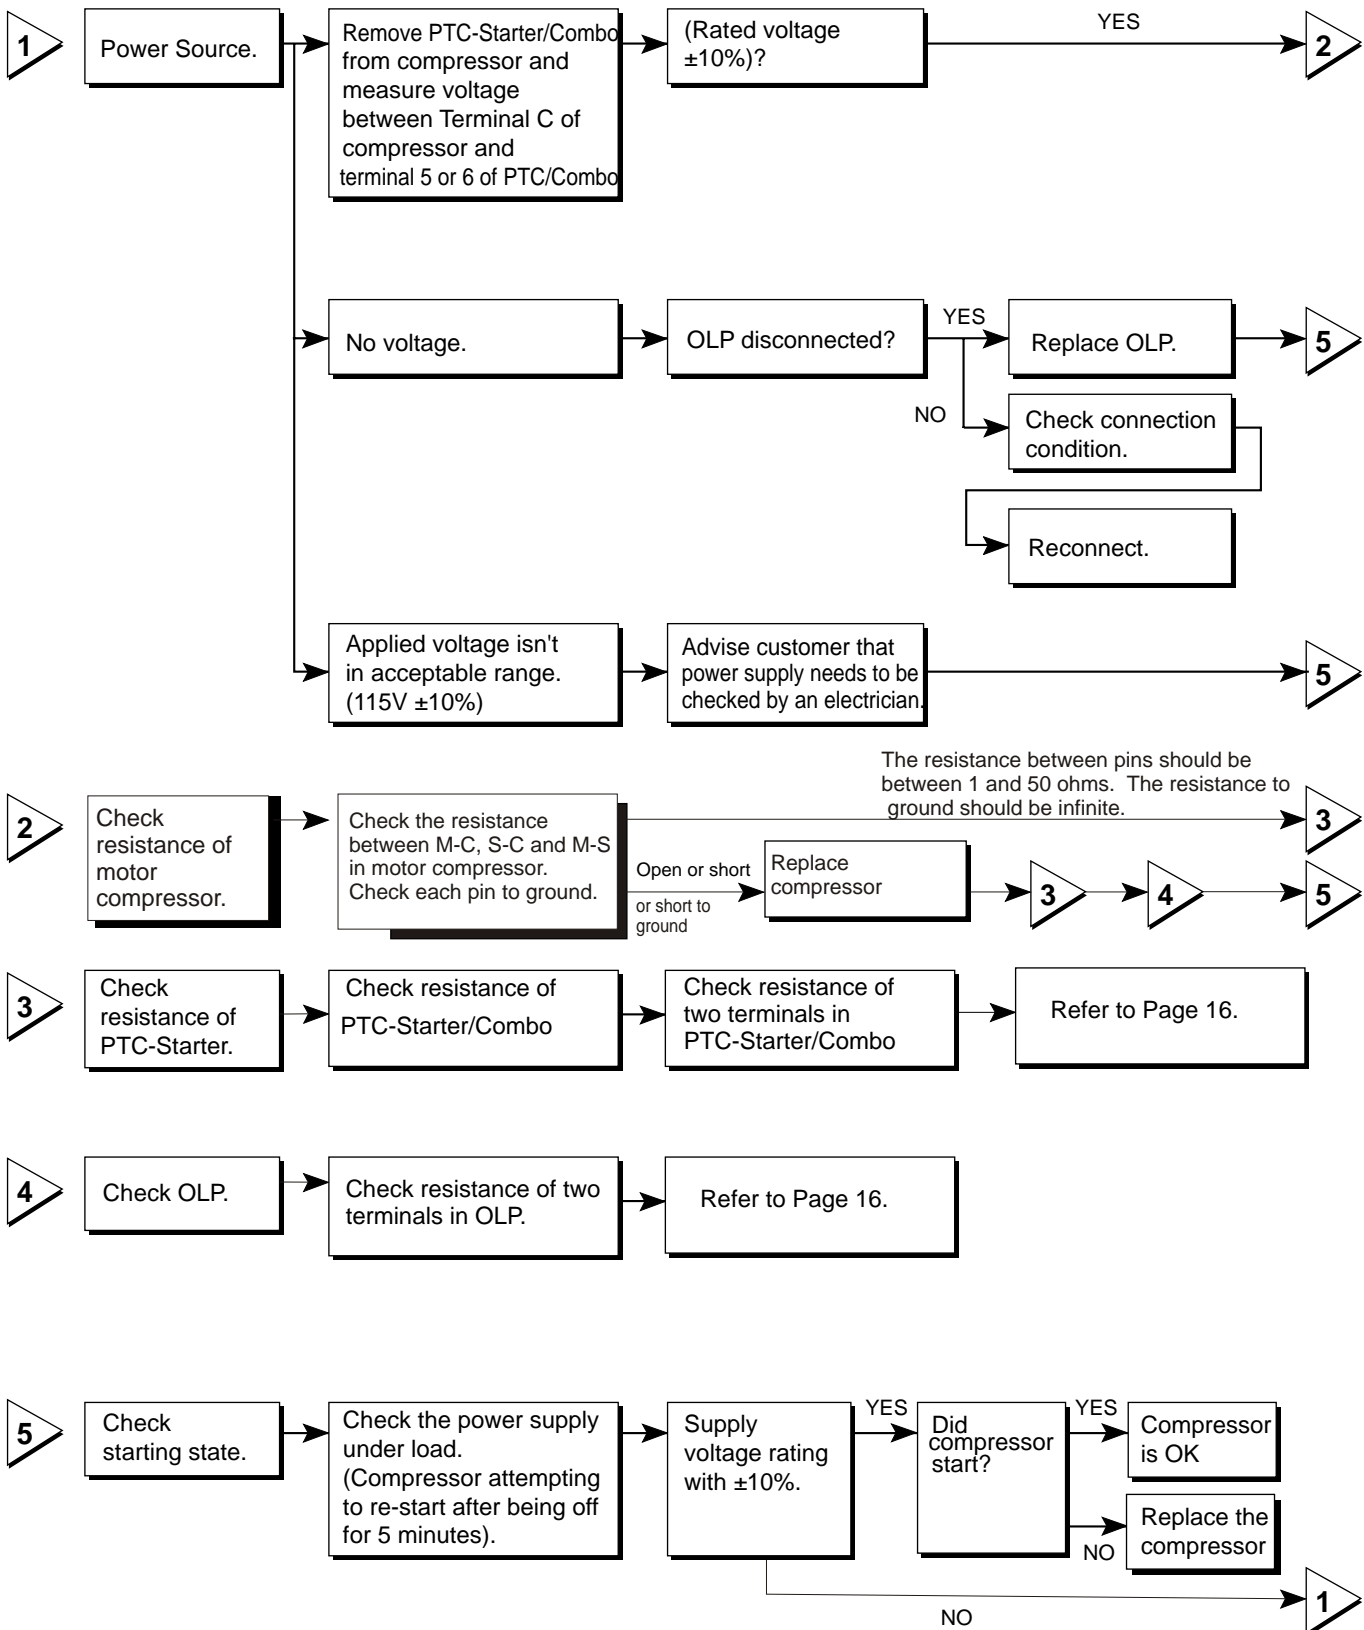

6. TROUBLESHOOTING

6-1 COMPRESSOR AND ELECTRIC COMPONENTS