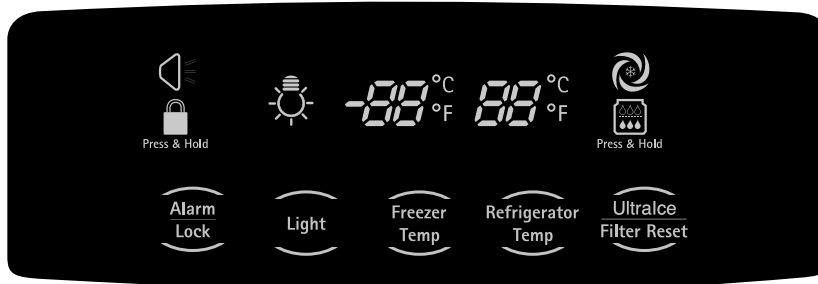

9. DESCRIPTION OF FUNCTION & CIRCUIT OF MICOM

9-1 FUNCTION

9-1-1 Function

- When the appliance is plugged in, it is set to "37" for Refrigerator and "0" for freezer.
You can adjust the Refrigerator and the Freezer control temperature by pressing the ADJUST button.
- When the power is initially applied or restored after a power failure, it is automatically set to "37" & "0".