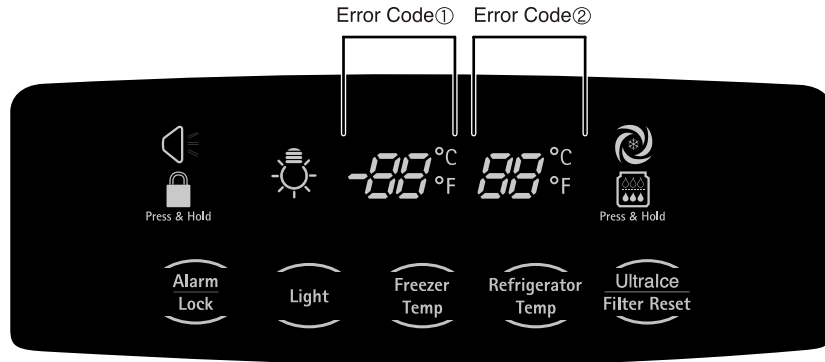

9-1-14 Automatic Diagnosis Function

1. Automatic diagnosis makes servicing the refrigerator easy.
2. When an error occurs, the buttons will not operate; but the tones. such as ding. will sound.
3. When the error CODE removes the sign, it returns to normal operation (RESET).
4. The error CODE shows on the Refrigerator and Freezer Display.

ERROR CODE on display panel

NO	ITEM	ERROR CODE		CONTENTS	REMARKS
		①	②		
1	Failure of freezer sensor	Er	FS	Cut or short circuit wire	Inspect Connecting wires on each sensor
2	Failure of Refrigerator sensor	Er	rS	Cut or short circuit wire	
3	Failure of defrost sensor	Er	dS	Cut or short circuit wire	
4	Failure of Room Temperature sensor	"Er rt" only available in LED check function**		Cut or short circuit wire	
5	Failure of defrost mode	Er	dH	When defrost sensor doesn't reach 46°F(8°C) within 1 hour after starting defrost	Snapping of defrost heater or Temperature fuse, pull-out of connector (indicated minimum 1 hour after failure occurs)
6	Failure of BLDC Fan Motor at Freezing Compartment	Er	FF	If there is no fan motor signal for more than 115sec in operation fan motor	Poor motor, hooking to wires of fan, contact of structures to fan, snapping or short circuit of Lead wires
7	Failure of BLDC Fan Motor a Mechanical Room	Er	CF	If there is no fan motor signal for more than 115sec in operation fan motor	Poor motor, hooking to wires of fan, contact of structures to fan, snapping or short circuit of Lead wires

**LED check function: Press simultaneously "Ultra Ice" and "Freezer Temp" buttons for one second or longer, every LED on the display turns on. When the buttons are released the previous mode is restored.