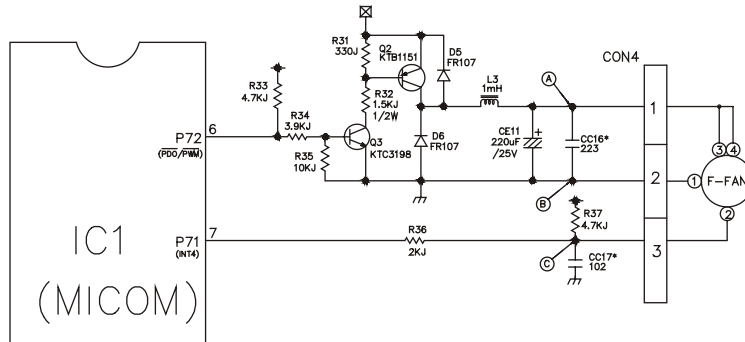

2. Motors driving circuit

2.1 Fan motor driving circuit (freezing compartment fan)

1. This circuit makes standby power 0 by cutting of power supplied to ISs inside of the fan motor in the fan motor OFF
2. This is a circuit to perform a temporary change of speed for the fan motor and applies DC voltage up to 7.5V ~ 16V to motor
3. This circuit prevents over-driving the fan motor by cutting of power applied to the fan motor in the lock of fan motor by sensing the operation RPM of the fan motor.