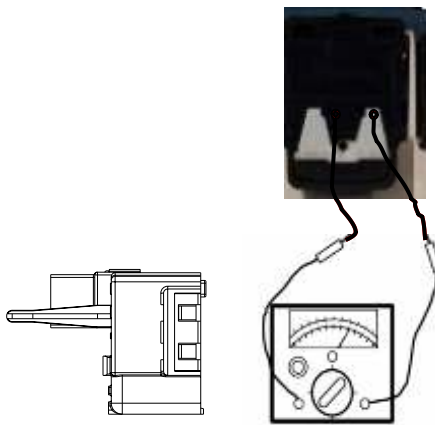

6-2 PTC / COMBO AND OLP

Figure 19b