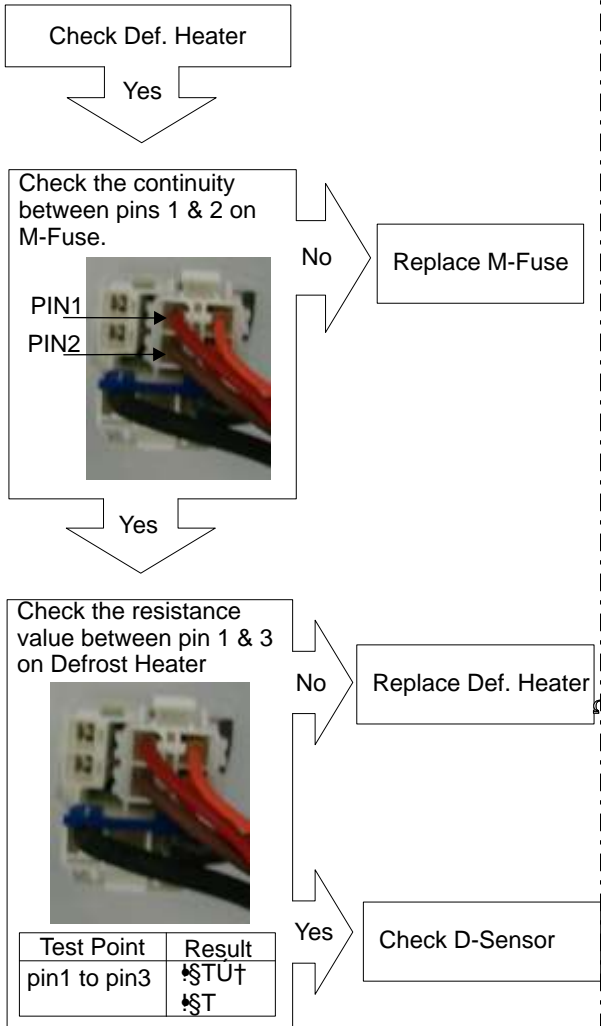

Yes

Disassembly the back panel of the freezer compartment and identify the connector of the Defrost Heater and Defrost Sensor. Are this connectors loose?

No

Check Def. Heater

Yes

Reconnect

Defrost Heater Error

Is the resistance value of DEF-sensor like as below?
It depends on the temperature.

Defrost Sensor Resistance

Test Point	Result	Test Point	Result
- 30°	∞	10°	∞
- 20°	∞	20°	∞
- 10°	∞	30°	∞
0°	•	40°	∞

Explain to the customer!
: It can be occurred, when the gasket is not stuck to roduct or when you put the high temperature loads (hot foods) a lot in the product.