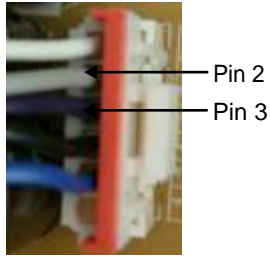

Yes

No

See next page

Is the feedback voltage between pin 2 & pin 3 of CON4 like as below?
(from motor to main board)

Feedback Voltages