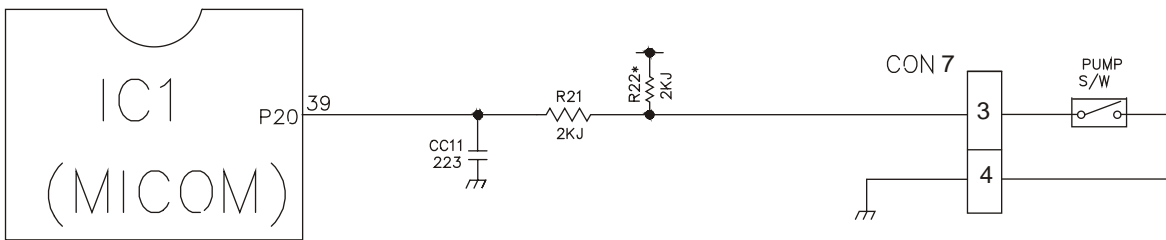

9-2-7 Dispenser Input