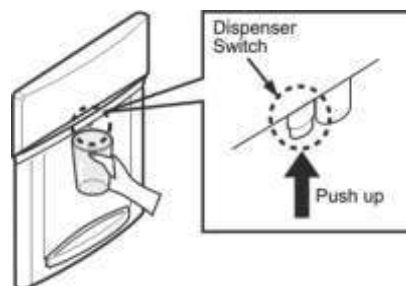

5. Turn the shut off valve on (house valve)*

NOTE: To purchase replacement water filter cartridges, visit your local appliance dealer or part distributor.

6. Flush water out from the system until air gets eliminated and water start to dispense (approximately for 60 seconds).*

*Steps 1, 2, 5 & 6 only for models with water dispenser.

8.2 WATER DISPENSER (on some models)