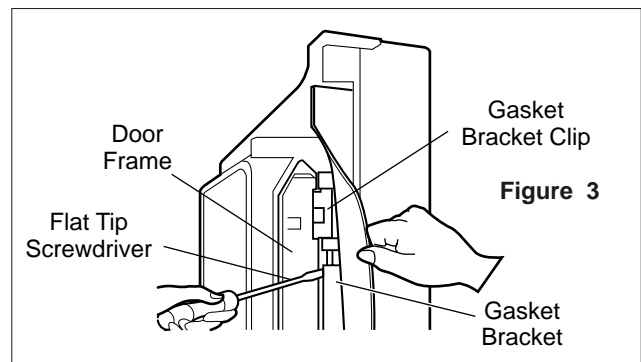

There are two clips on each door. Start bracket removal near one of the middle clips.

- 1) Pull gasket back to expose gasket bracket clip and door frame.
- 2) Insert a flat tip screwdriver into seam between gasket bracket and door frame and pry back until clips snap out.
- 3) Continue prying back along seam until all clips snap out.

Figure 3

3. Remove gasket

Pull gasket free from gasket channel on the three remaining sides of door.

Figure 4

Door Gasket Replacement

1. Insert gasket bracket clips

- 1) Insert gasket bracket edge beneath door frame edge.
- 2) Turn upper gasket bracket spring so that both spring ends are in the door channel.

3) Push in clip until you hear it snap securely into place.

4) Push in remaining two clips until you hear each snap securely into place.

Note: Make sure that no part of gasket bracket edge protrudes from beneath door frame edge.