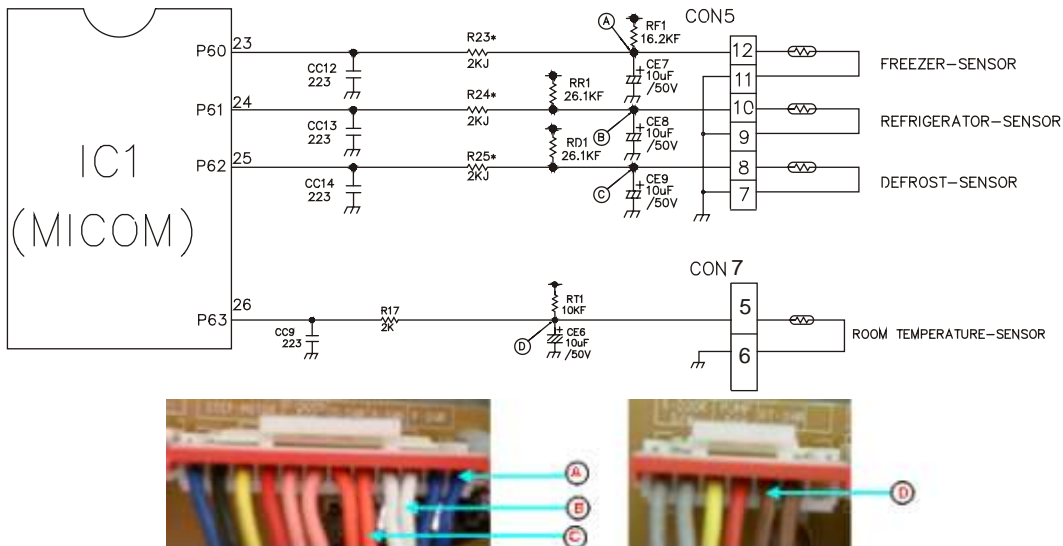

	Ⓐ Part	Ⓑ part
MOTOR OFF	2V or less	0V
MOTOR ON	13V~16V	0V

3. Open Door Detection Circuit Check

Measurement Location	(PIN NO.30 & PIN NO.37)
Closed	5 V
Open	0 V

9-2-5 Temperature Sensor Circuit

The upper CIRCUIT reads REFRIGERATOR temperature, FREEZER Temperature, and DEFROST-SENSOR temperature for defrosting and the indoor temperature for compensating for the surrounding temperature into MICOM. OPENING or SHORT state of each TEMPERATURE SENSOR are as follows: