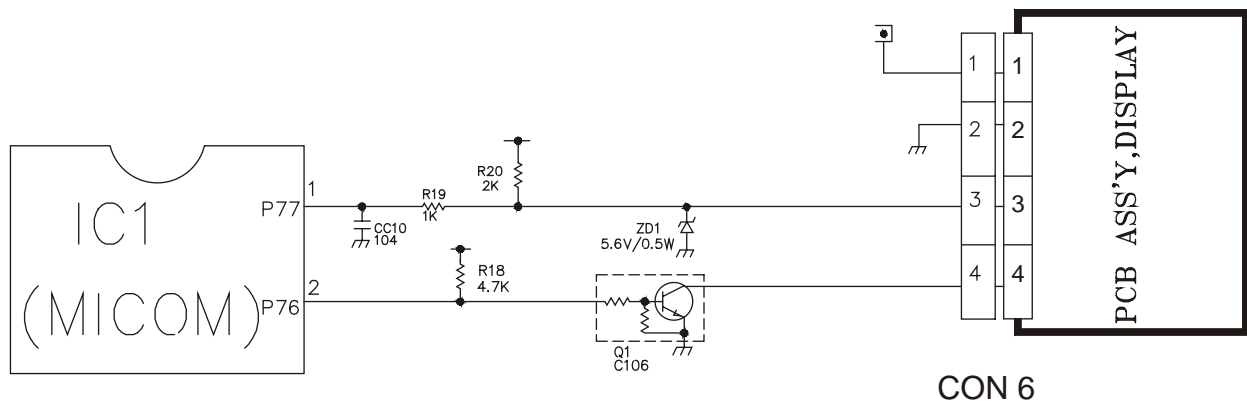

The circuit shown above determines the communication between Main PCB and Display PCB. When a function control key on the operation display is pushed. It also turns on the corresponding function indication LED Module SEVEN SEGMENTS DISPLAY. Then the PCB Assy Display send the corresponding function to the PCB Assy Main to execute the function.