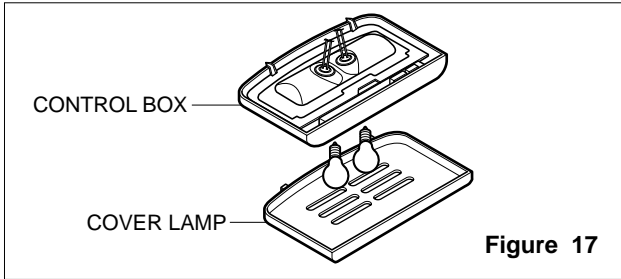

Figure 12

Figure 13

3-5 LAMP

Figure 14

3-5-1 To change the refrigerator light

1. Unplug the power cord from the outlet.
2. Remove refrigerator shelves.
3. Release the hooks on the front of the light shield with the help of a flat screwdriver and pull the shield down to remove it.
4. Turn the bulb counterclockwise.
5. To assemble, first insert the hooks at the back and then push up the light shield.

Figure 15

3-5-2 To change the freezer light

1. Unplug refrigerator or disconnect power.
2. Reach behind light shield to remove bulb.
3. Replace bulb with a wattage indicated in the refrigerator section, as shown in picture 1.
4. Plug in refrigerator or reconnect power.

Figure 16

3-6 REFRIGERATOR CONTROL BOX

1. First, remove all shelves in the refrigerator, then remove the refrigerator control box by loosening 2 screws.

2. Remove the Refrigerator Control Box by pulling it downward.
3. Disconnect the lead wire on the right position and separate the lamp sockets.