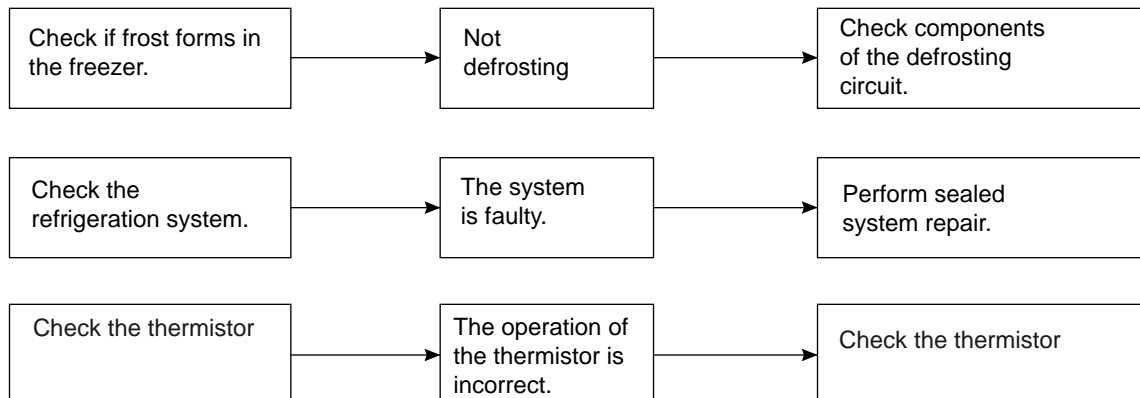

Other possible problems: