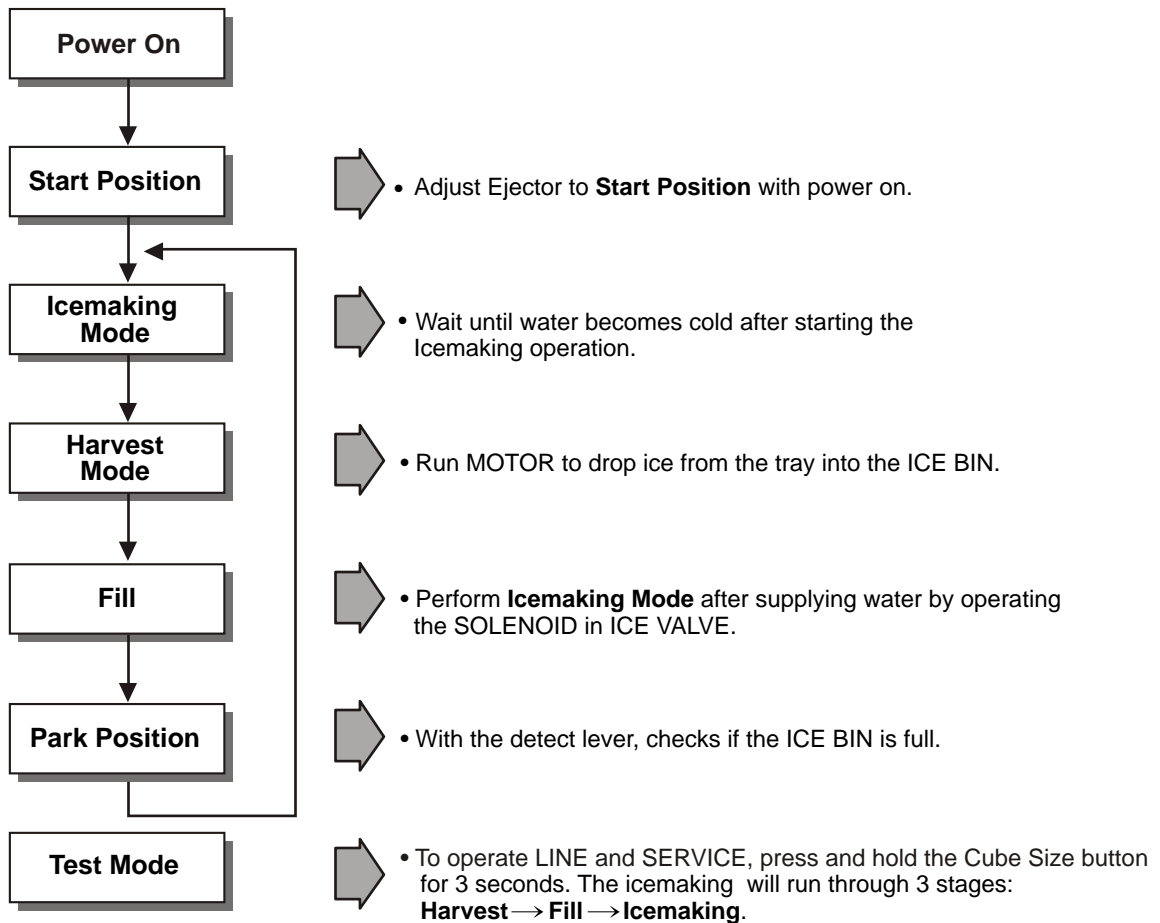

7. ICEMAKER OPERATING PRINCIPLES AND REPAIR

7-1 OPERATION PRINCIPLE

7-1-1 Operation Principle of Icemaker