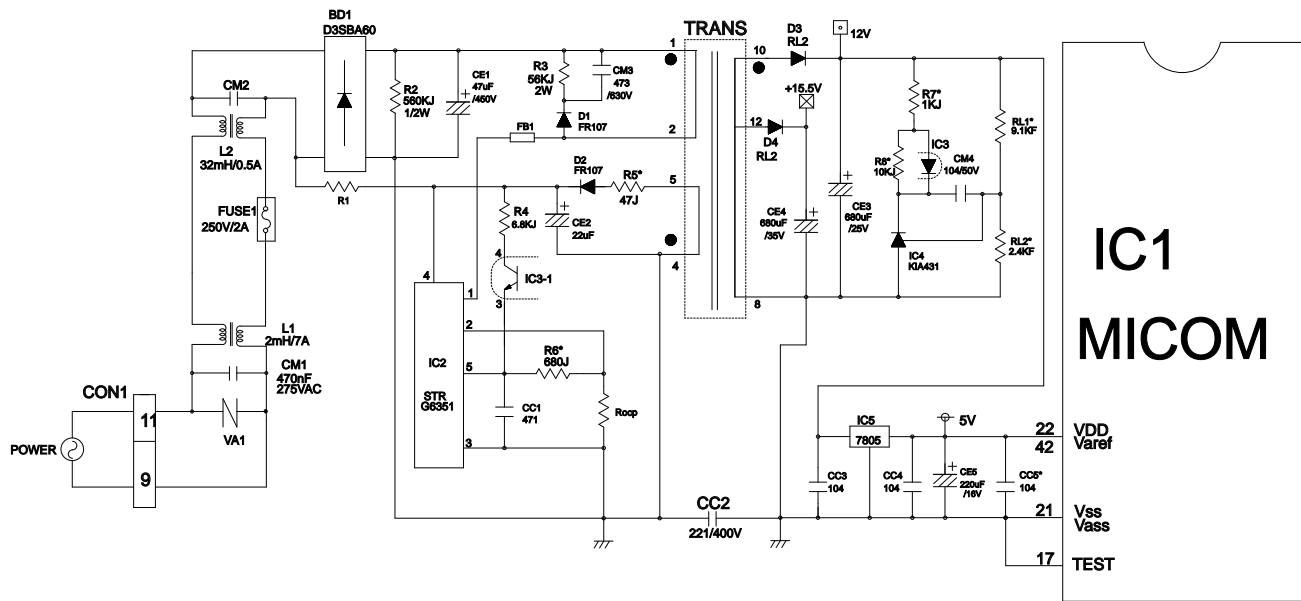

9-2 PCB FUNCTION

9-2-1 Power Circuit

The secondary part of the TRANSFORMER is composed of the power supply for the display, the BLDC FAN Motor drive (15.5 V), the relay drive (12 Vdc) and the MICOM and IC (5 Vdc).

The voltage for each part is as follows:

PART	VA 1	CE 3	CE 4	CE 5
VOLTAGE	115 Vac	12 Vdc	15.5 Vdc	5 V

VA1 is a part for preventing over voltage and noise. When 385V or higher power is applied, the inside elements are short-circuited and broken, resulting in blowout of the fuse in order to protect the elements of the secondary part of the TRANSFORMER.