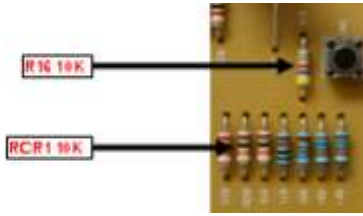

9-2-8 Temperature Compensation & Overcooling/Undercooling Compensation Circuit

1. Refrigerator Temperature Compensation

Refrigerator		Remark
Resistance (RCR)	Temperature Compensation	
180 KΩ	+2.5 °C	Compensation by raising the temperature ↑
56 KΩ	+2.0 °C	
33 KΩ	+1.5 °C	
18 KΩ	+1.0 °C	
12 KΩ	+0.5 °C	
10 KΩ	0 °C	Standard Temperature
8.2 KΩ	-0.5 °C	Compensation by lowering the temperature ↓
5.6 KΩ	-1.0 °C	
3.3 KΩ	-1.5 °C	
2 KΩ	-2.0 °C	
470 Ω	-2.5 °C	

Table of Temperature Compensation by adjusting the resistance (difference from the current temperature) e.g., If the refrigerator compensation resistance (RCR) is changed from 10K (the current resistance) to 18K (the adjustment resistance), the temperature of the refrigerator rises 33.8°F(+1°C).

2. The temperature compensation for refrigerator compartment is in the following table:

	Revised resistance / Present resistance	470Ω	2kΩ	3.3kΩ	5.6kΩ	8.2kΩ	10kΩ	12kΩ	18kΩ	33kΩ	56kΩ	180kΩ
Refrigerator (RCR)	470Ω	No change	0.5°C Up	1°C Up	1.5°C Up	2°C Up	2.5°C Up	3°C Up	3.5°C Up	4°C Up	4.5°C Up	5°C Up
	2kΩ	0.5°C Down	No Change	0.5°C Up	1°C Up	1.5°C Up	2°C Up	2.5°C Up	3°C Up	3.5°C Up	4°C Up	4.5°C Up
	3.3kΩ	1°C Down	0.5°C Down	No Change	0.5°C Up	1°C Up	1.5°C Up	2°C Up	2.5°C Up	3°C Up	3.5°C Up	4°C Up
	5.6kΩ	1.5°C Down	1°C Down	0.5°C Down	No Change	0.5°C Up	1°C Up	1.5°C Up	2°C Up	2.5°C Up	3°C Up	3.5°C Up
	8.2kΩ	2°C Down	1.5°C Down	1°C Down	0.5°C Down	No Change	0.5°C Up	1°C Up	1.5°C Up	2°C Up	2.5°C Up	3°C Up
	10kΩ	2.5°C Down	2°C Down	1.5°C Down	1°C Down	0.5°C Down	No Change	0.5°C Up	1°C Up	1.5°C Up	2°C Up	2.5°C Up
	12kΩ	3°C Down	2.5°C Down	2°C Down	1.5°C Down	1°C Down	0.5°C Down	No Change	0.5°C Up	1°C Up	1.5°C Up	2°C Up
	18kΩ	3.5°C Down	3°C Down	2.5°C Down	2°C Down	1.5°C Down	1°C Down	0.5°C Down	No Change	0.5°C Up	1°C Up	1.5°C Up
	33kΩ	4°C Down	3.5°C Down	3°C Down	2.5°C Down	2°C Down	1.5°C Down	1°C Down	0.5°C Down	No Change	0.5°C Up	1°C Up
	56kΩ	4.5°C Down	4°C Down	3.5°C Down	3°C Down	2.5°C Down	2°C Down	1.5°C Down	1°C Down	0.5°C Down	No Change	0.5°C Up
	180kΩ	5°C Down	4.5°C Down	4°C Down	3.5°C Down	3°C Down	2.5°C Down	2°C Down	1.5°C Down	1°C Down	0.5°C Down	No Change

NOTE: This circuit is designed to input the necessary temperature compensation values into the MICOM. This adjust the refrigerator temperature, which is different in each model.