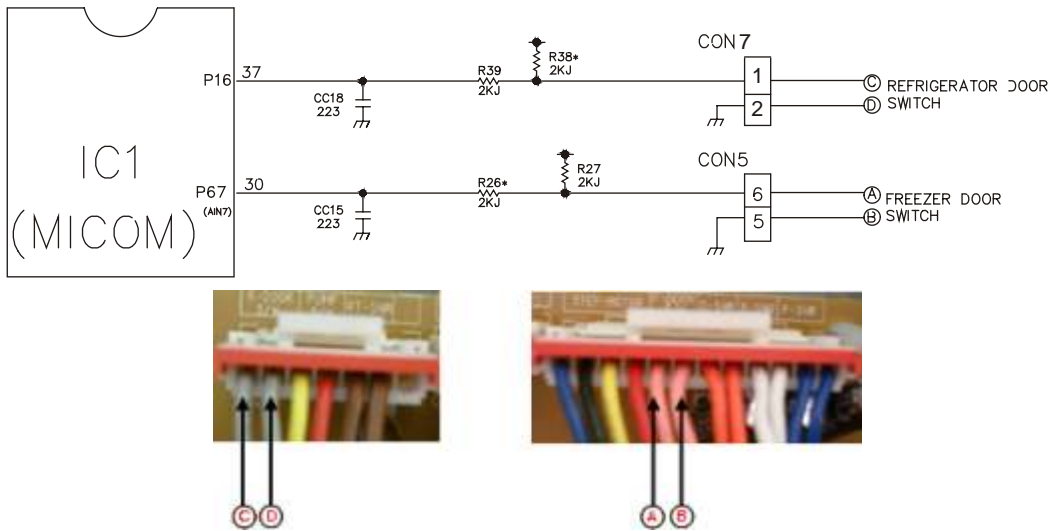

3. Open Door Detection Circuit Check

Measurement Location	(PIN NO.30 & PIN NO.37)
Closed	5 V
Open	0 V