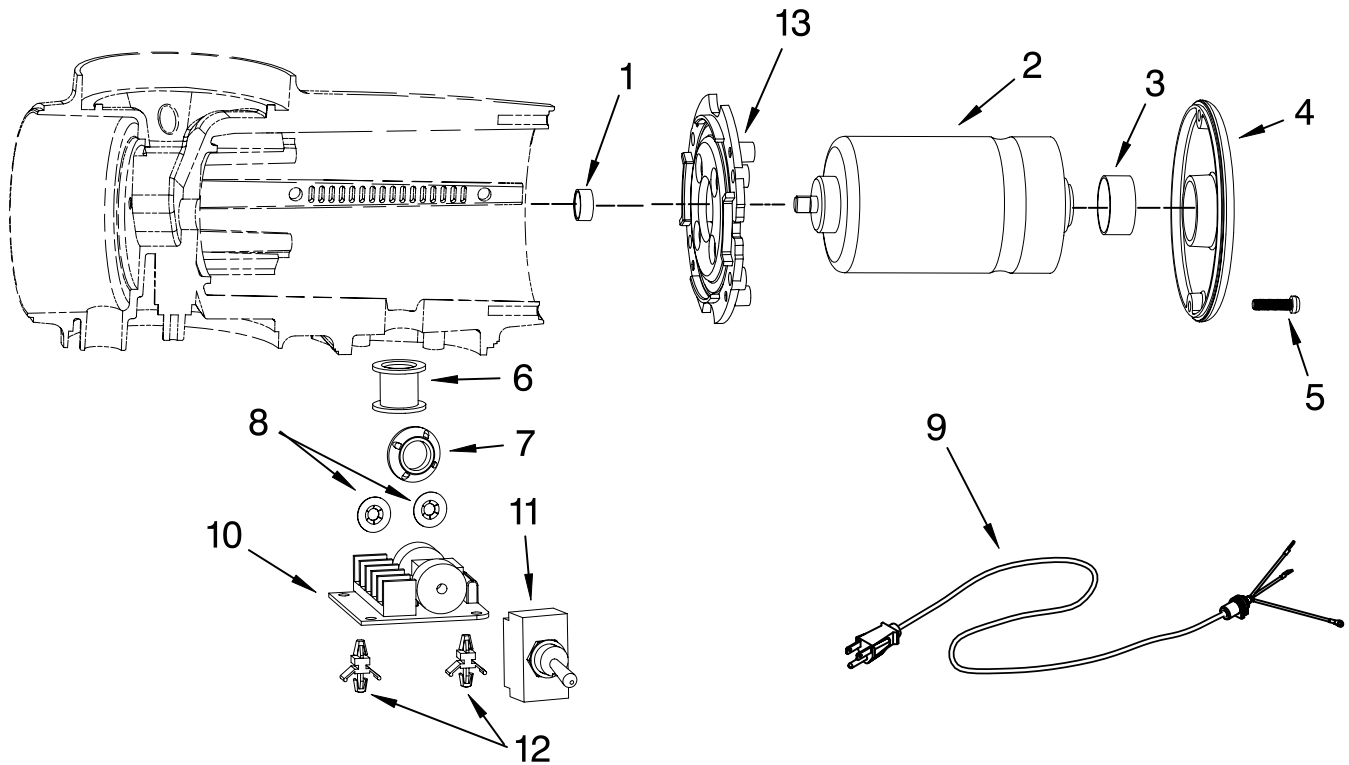

# MOTOR HOUSING AND BURR ASSEMBLY PARTS

For Model: 5KCG100A\_\_0

Illus. No.	Part No.	DESCRIPTION
1	4176695	Guard, Finger
2	4176696	Vent
3	4176713	Lockwasher
4	8212392	Pin, Detent
5	4176754	Bolt, Knob
6	4176718	Knob, Selector Black
7	8212394	Spring, Detent
8	4176716	Screw, Adjustment
9	4176705	Screw, Bezel
10	4176697	Bezel, Gearbox
11	4176694	Auger Assy
12	4176712	Screw, Socket
13	4176702	Burr Assy
14	4176698	Housing, Motor Pearl Metallic
	8212320	Empire Red

# MOTOR AND CONTROL PARTS

For Model: 5KCG100A\_\_0

Illus. No.	Part No.	DESCRIPTION
1	4176707	Bushing, Copper
2	8212324	Motor, 220V-240V
3	4176726	Seal, Vibration
4	4176699	Pearl Metallic
	8212321	Empire Red
5	4176755	Screw, Motor Cap
6	4176734	Tube, Housing
7	4176710	Nut, Switch
8	4176713	Lockwasher
9	8212329	Cord, Power
10	8212323	PCB Board, 220V
11	8212330	Switch, Toggle
12	4176724	Spacer
13	4176720	Plate, Motor