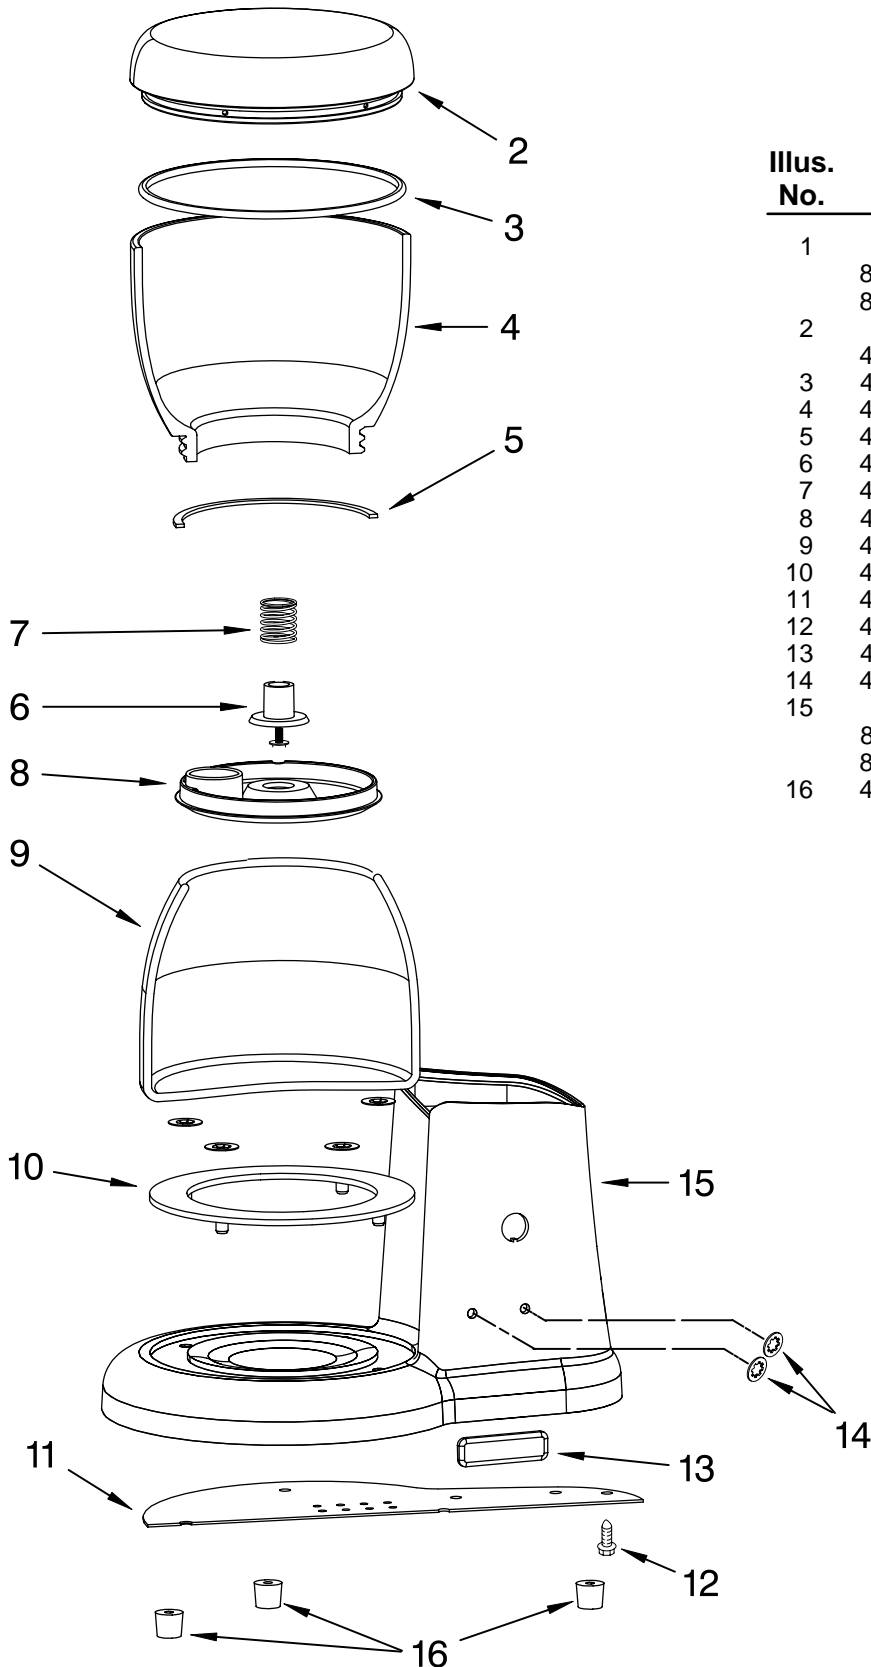

# PEDESTAL JAR ASSEMBLY PARTS

For Model: 5KCG100A\_\_0

Illus. No.	Part No.	DESCRIPTION
1	8212325	Literature Parts Use and Care Guide
	8212267	Repair Parts List
2	4176717	Lid, Bean Jar Black
3	4176731	O-Ring, Lid
4	4176730	Jar, Bean
5	4176729	Seal, Bean Jar
6	4176723	Nozzle, Holder
7	4176715	Spring, Housing
8	4176721	Cover, Nozzle
9	4176728	Jar, Coffee Ground
10	4176722	Ring, Abrasion
11	4176703	Cover, Baseplate
12	4176760	Screw
13	4176701	Nameplate
14	4176713	Lockwasher
15		Pedestal Assy
	8212331	Pearl Metallic
	8212332	Empire Red
16	4176725	Foot, Rubber