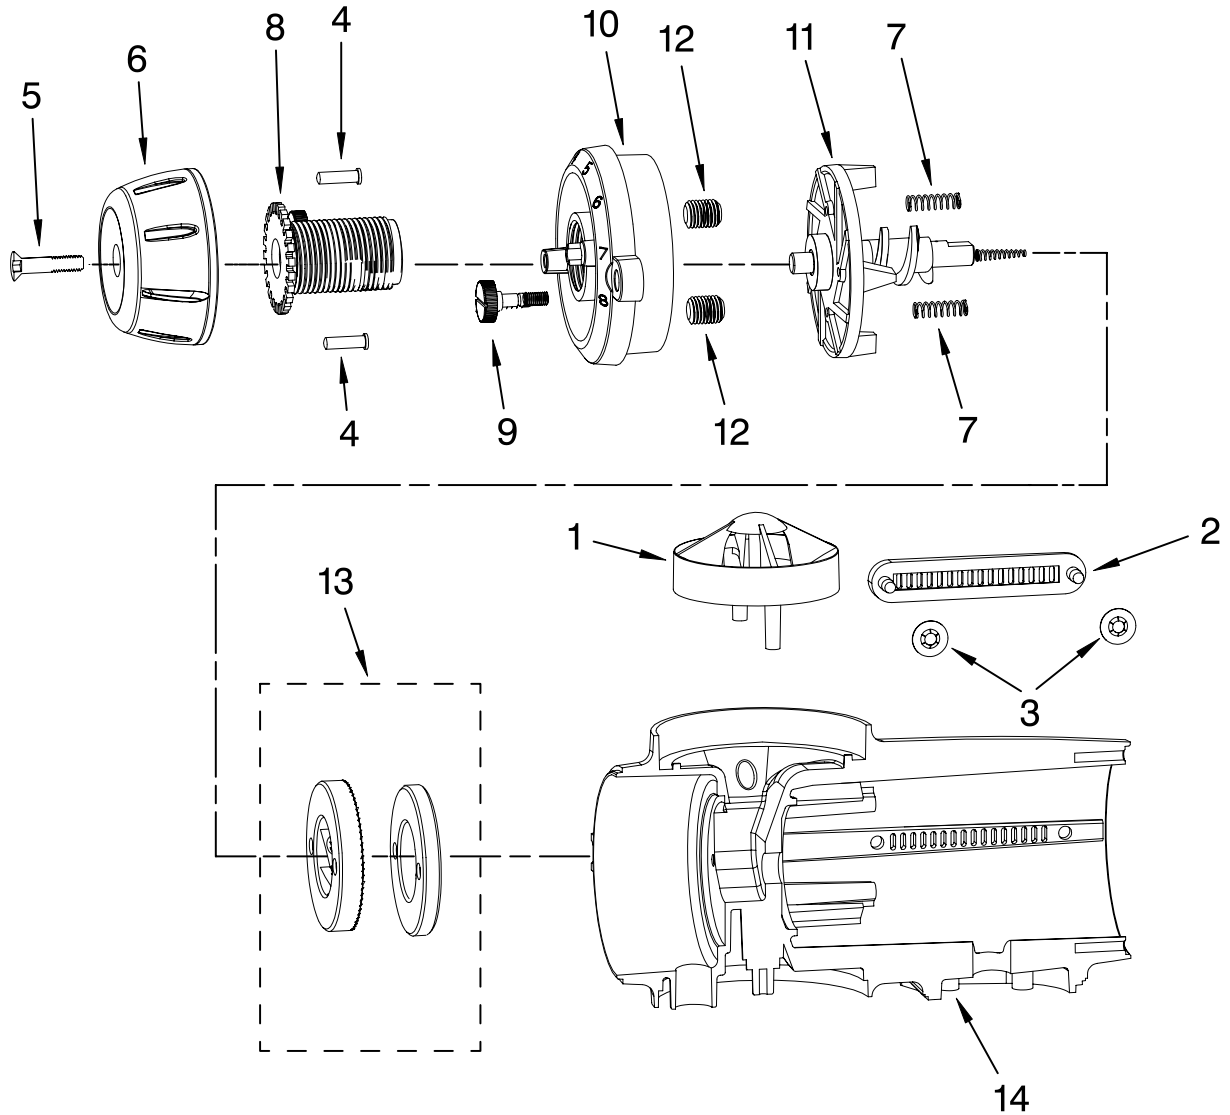

# PEDESTAL JAR ASSEMBLY PARTS

For Model: 5KCG100A\_\_0

Illus. No.	Part No.	DESCRIPTION
1	8212325	Literature Parts Use and Care Guide
	8212267	Repair Parts List
2	4176717	Lid, Bean Jar Black
3	4176731	O-Ring, Lid
4	4176730	Jar, Bean
5	4176729	Seal, Bean Jar
6	4176723	Nozzle, Holder
7	4176715	Spring, Housing
8	4176721	Cover, Nozzle
9	4176728	Jar, Coffee Ground
10	4176722	Ring, Abrasion
11	4176703	Cover, Baseplate
12	4176760	Screw
13	4176701	Nameplate
14	4176713	Lockwasher
15		Pedestal Assy
	8212331	Pearl Metallic
	8212332	Empire Red
16	4176725	Foot, Rubber

# MOTOR HOUSING AND BURR ASSEMBLY PARTS

For Model: 5KCG100A\_\_0

Illus. No.	Part No.	DESCRIPTION
1	4176695	Guard, Finger
2	4176696	Vent
3	4176713	Lockwasher
4	8212392	Pin, Detent
5	4176754	Bolt, Knob
6	4176718	Knob, Selector Black
7	8212394	Spring, Detent
8	4176716	Screw, Adjustment
9	4176705	Screw, Bezel
10	4176697	Bezel, Gearbox
11	4176694	Auger Assy
12	4176712	Screw, Socket
13	4176702	Burr Assy
14	4176698	Housing, Motor Pearl Metallic
	8212320	Empire Red

# MOTOR AND CONTROL PARTS

For Model: 5KCG100A\_\_0

Illus. No.	Part No.	DESCRIPTION
1	4176707	Bushing, Copper
2	8212324	Motor, 220V-240V
3	4176726	Seal, Vibration
4	4176699	Pearl Metallic
	8212321	Empire Red
5	4176755	Screw, Motor Cap
6	4176734	Tube, Housing
7	4176710	Nut, Switch
8	4176713	Lockwasher
9	8212329	Cord, Power
10	8212323	PCB Board, 220V
11	8212330	Switch, Toggle
12	4176724	Spacer
13	4176720	Plate, Motor