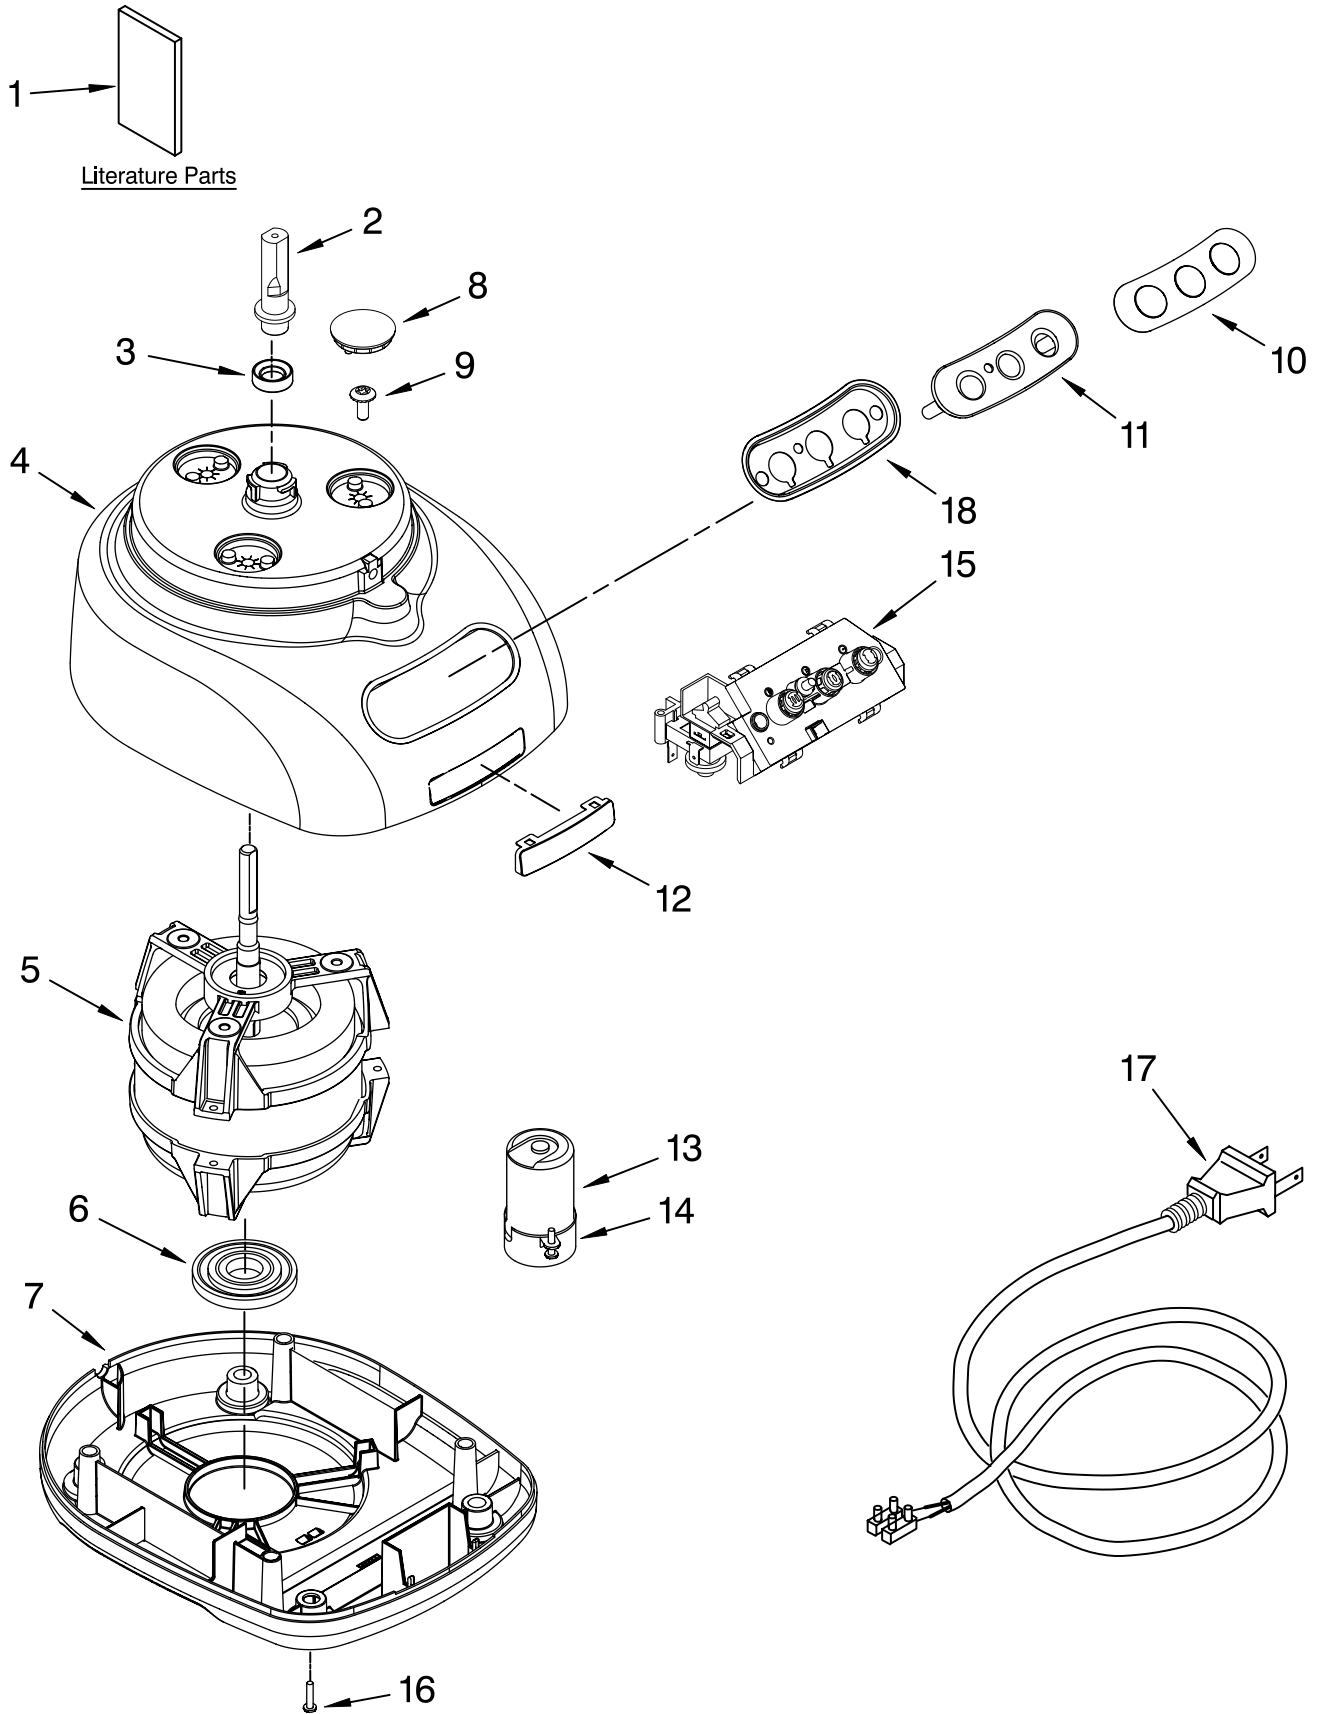

MOTOR AND HOUSING PARTS

For Models: 5KFPM770A_1

FOR ORDERING INFORMATION REFER TO PARTS PRICE LIST