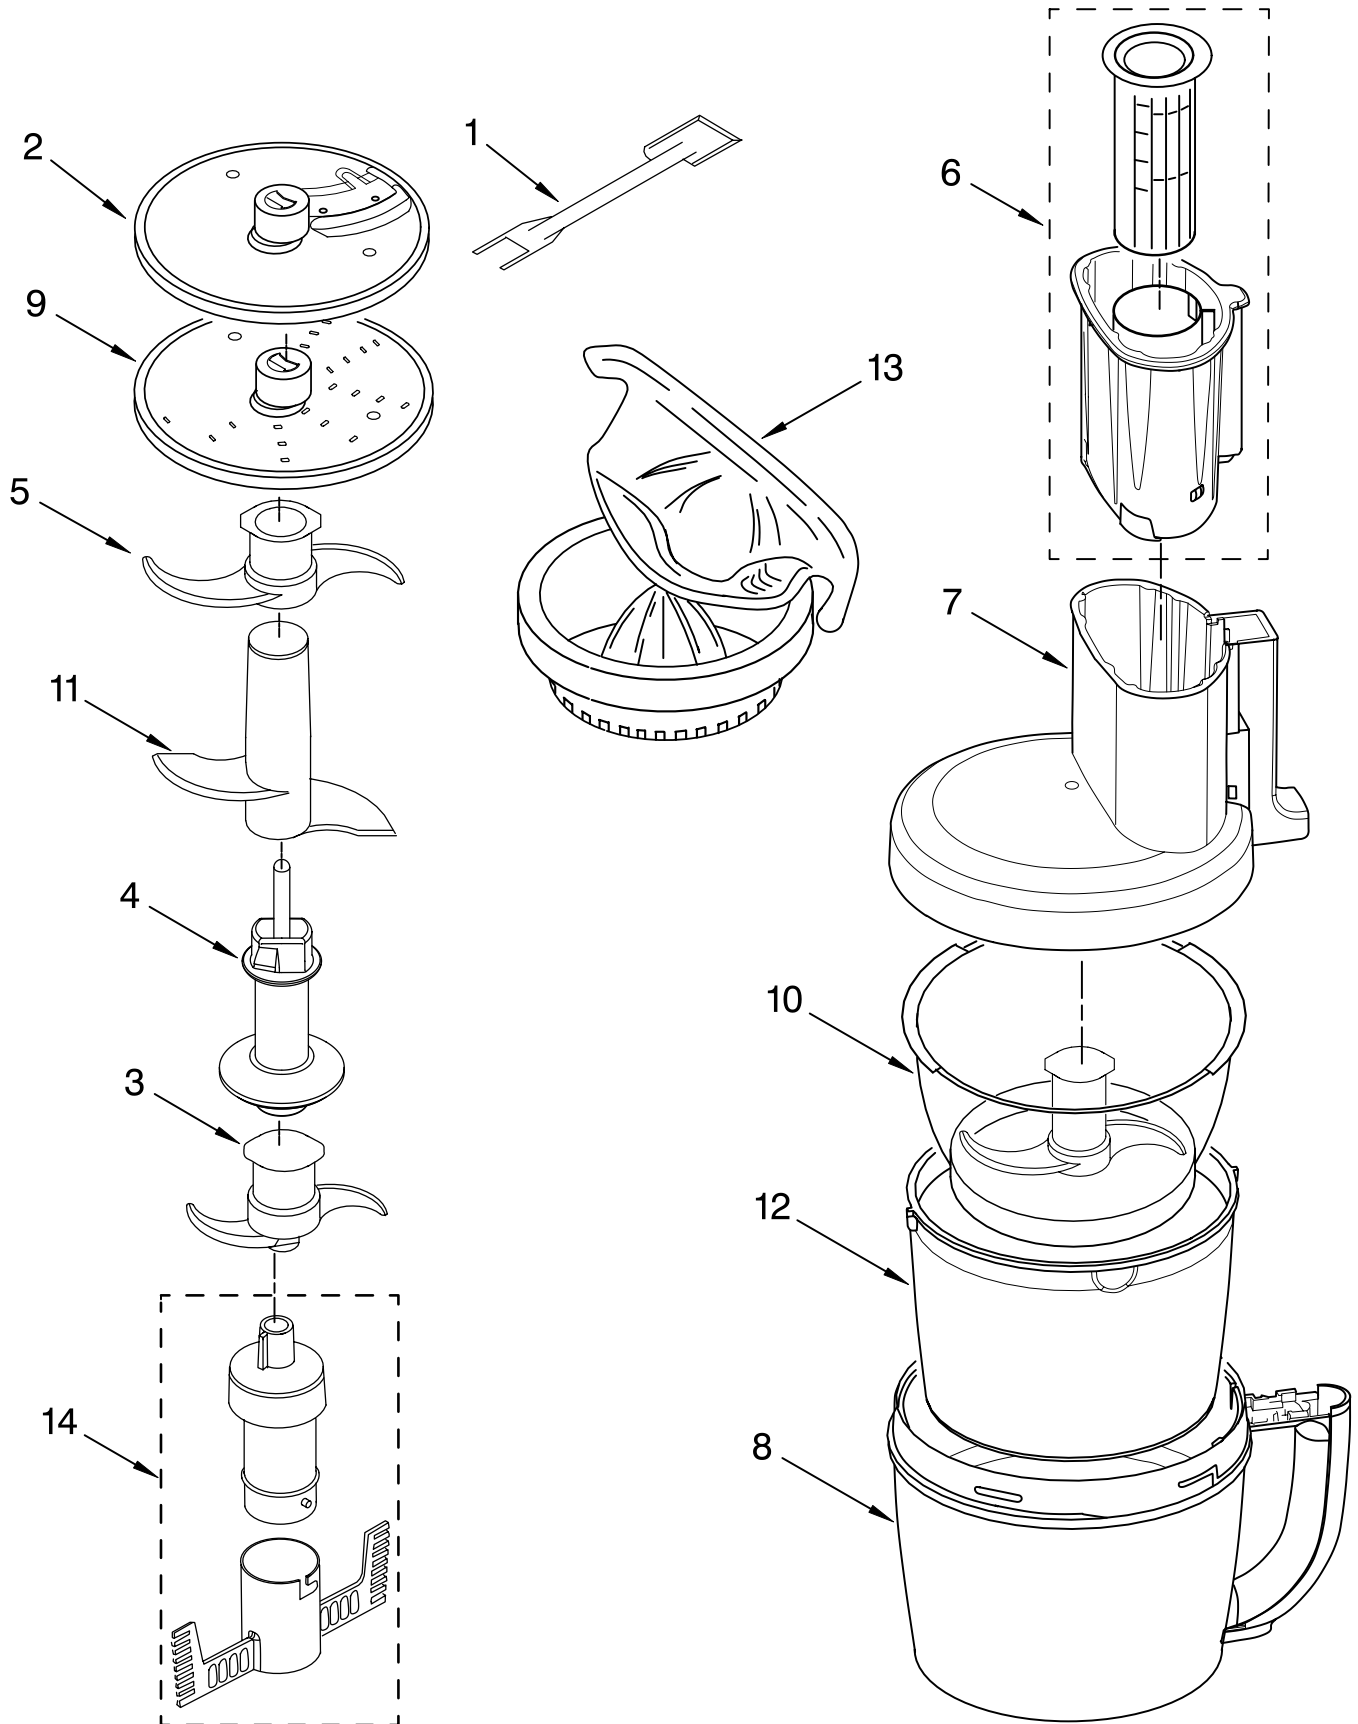

PARTS LIST

for

KitchenAid®

12 CUP FOOD PROCESSOR

WIDE MOUTH – EUROPEAN (AUSTRALIA)

MODELS:

5KFPM770AWH1 (White)
5KFPM770AOB1 (Onyx Black)
5KFPM770AER1 (Empire Red)
5KFPM770AAC1 (Almond Creme)
5KFPM770ANK1 (Nickel)
5KFPM770PM1 (Pearl Metallic)

For Models: 5KFPM770A__1

Illus. No.	Part No.	DESCRIPTION
1		Literature Parts
	8212058	Use & Care Guide
	W10185703	Repair Parts List
2	W10187053	Sleeve, Motor Shaft
3	8211828	Seal, Oil
4		Housing, Motor
	8212068	White
	8212069	Empire Red
	8212070	Almond Creme
	8211823	Nickel
	W10221703	Pearl Metallic
5	8212079	Motor
6	8212091	Grommet, Motor
7		Base, Housing
	8212081	White
	8212080	Onyx Black
	8212082	Empire Red
	8212083	Almond Creme
8		Cover, Screw
	8212084	White
	8211827	Onyx Black
	8212085	Empire Red
	8212086	Almond Creme
9	8211586	Screw, Motor Locking
10		Overlay, Switch
	8212087	Black
	8212088	Silver
11		Cover, Panel Switch
	8212093	Transparent
	8212094	Silver
12	8211842	Nameplate
13	8212089	Capacitor
14	8211607	Clip, Capacitor
15	8212090	Relay & Switch Assembly
16		Foot
	8211845	Black
	8211844	White
17		Cord, Power
	8212072	White
	8212071	Black
18	8212095	Bezel, Switch Panel

FOR ORDERING INFORMATION REFER TO PARTS PRICE LIST

ATTACHMENT PARTS

For Models: 5KFPM770A_1

FOR ORDERING INFORMATION REFER TO PARTS PRICE LIST

ATTACHMENT PARTS

For Models: 5KFPM770A__1

Illus. No.	Part No.	DESCRIPTION
1	8211760	Spatula
2		Disc, Slicing
	8211929	2 mm
	8211930	4 mm
3	8212012	Mini Blade
4	8211858	Adapter, Shaft & Disc
5	W10187050	Blade, Multipurpose
6	8212020	Pusher, Food
7		Cover, Work Bowl
	8212062	White
	8212024	Onyx Black
	8212063	Empire Red
	8212064	Almond Creme
8		Bowl, Work
	8212065	White
	8212019	Onyx Black
	8212066	Empire Red
	8212067	Almond Creme
9		Disc, Shredding
	8211933	4 mm
10	8211926	Bowl, Mini
11	W10187052	Blade, Dough
12	8211928	Bowl, Chef's
13	W10186748	Presser, Citrus
14	W10187049	Whip, Egg