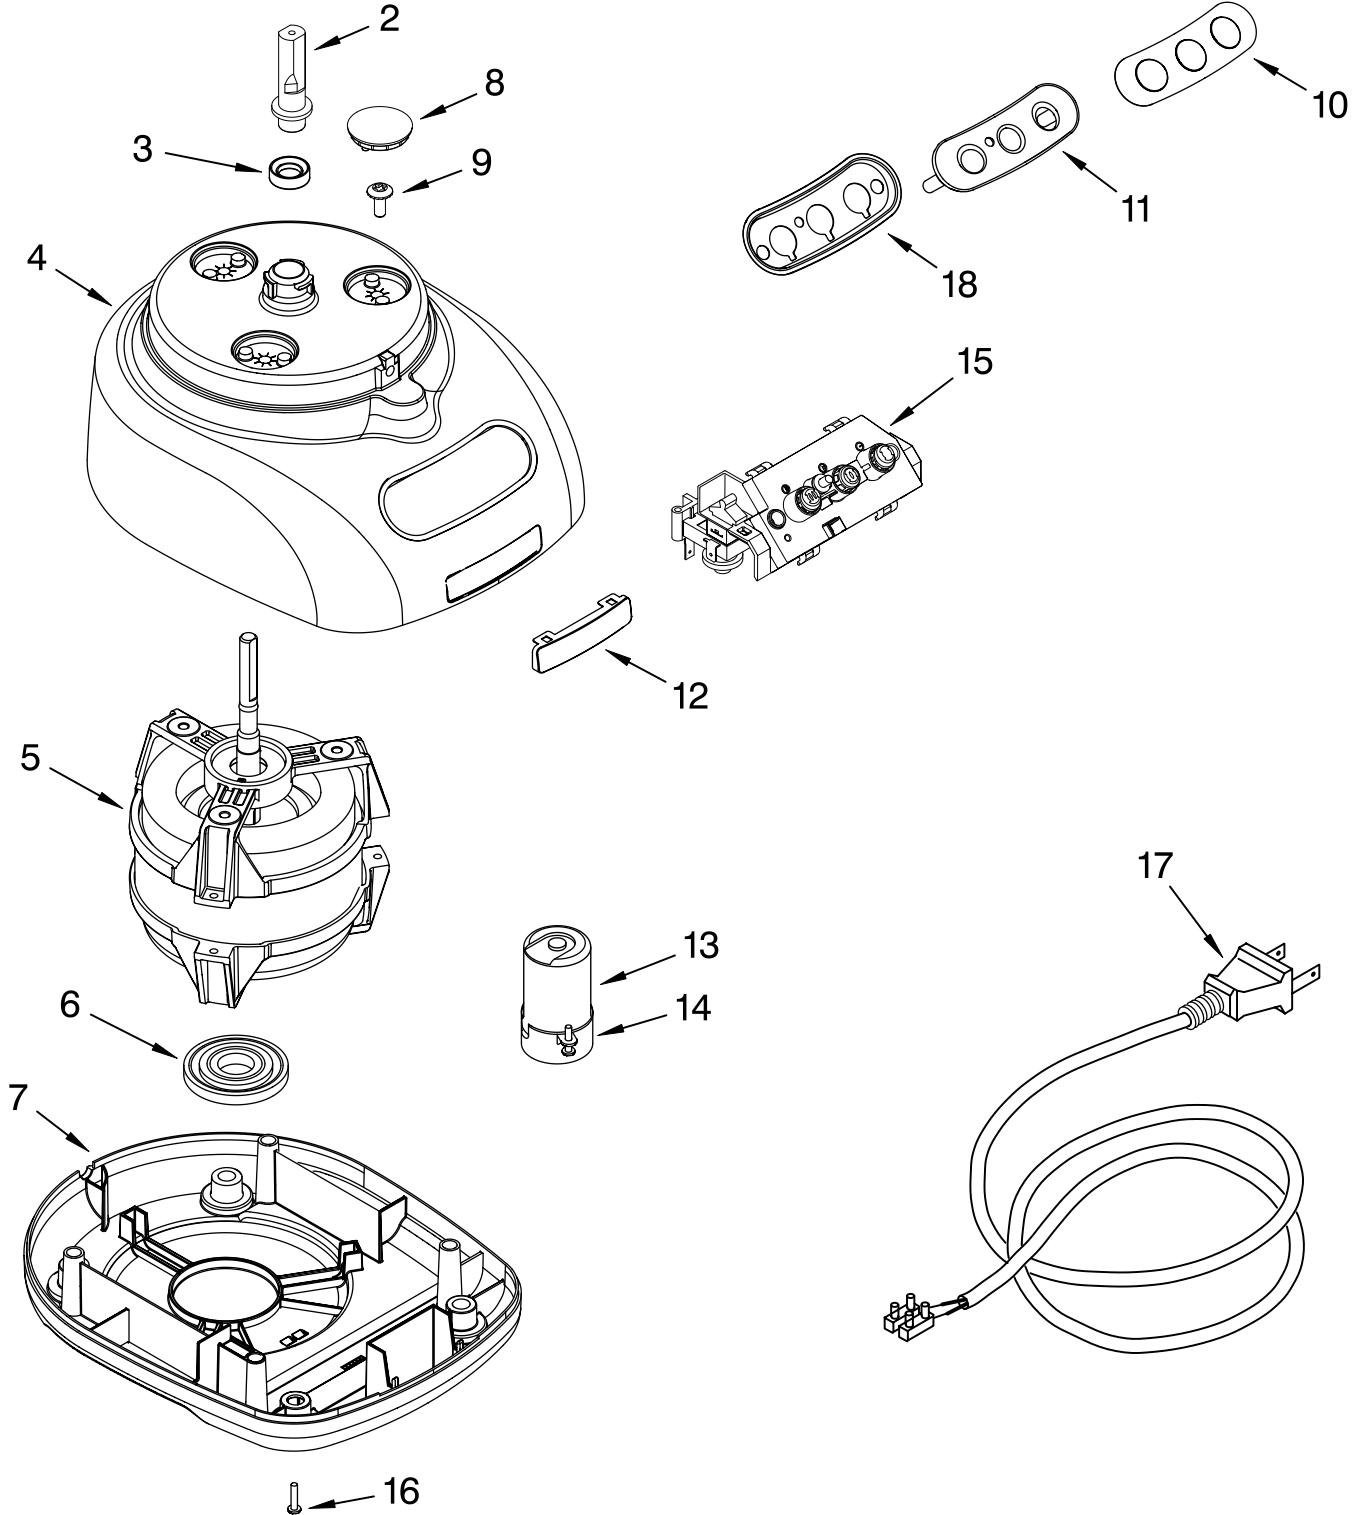

PARTS LIST

for

KitchenAid®

12 CUP FOOD PROCESSOR

WIDE MOUTH – EUROPEAN (SWISS)

MODELS:

5KFPM770SWH0 (White)
5KFPM770SOB0 (Onyx Black)
5KFPM770SER0 (Empire Red)
5KFPM770SAC0 (Almond Creme)
5KFPM770SNK0 (Nickel)

FOR CUSTOMER SATISFACTION ALWAYS USE
FACTORY SPECIFICATION PARTS

MOTOR AND HOUSING PARTS

For Models: 5KFPM770S__0

FOR ORDERING INFORMATION REFER TO PARTS PRICE LIST

MOTOR AND HOUSING PARTS

For Models: 5KFPM770S__0

Illus. No.	Part No.	DESCRIPTION
1		Literature Parts
	8212058	Use & Care Guide
	8212052	Repair Parts List
2	8211849	Sleeve, Motor Shaft
3	8211828	Seal, Oil
4		Housing, Motor
	8212068	White
	8212069	Empire Red
	8212070	Almond Creme
	8211823	Nickel
5	8212079	Motor
6	8212091	Grommet, Motor
7		Base, Housing
	8212081	White
	8212080	Onyx Black
	8212082	Empire Red
	8212083	Almond Creme
8		Cover, Screw
	8212084	White
	8211827	Onyx Black
	8212085	Empire Red
	8212086	Almond Creme
9	8211586	Screw, Motor Locking
10		Overlay, Switch
	8212087	Black
	8212088	Silver
11		Cover, Panel Switch
	8212093	Transparent
	8212094	Silver
12	8211842	Nameplate
13	8212089	Capacitor
14	8211607	Clip, Capacitor
15	8212090	Relay & Switch Assembly
16		Foot
	8211845	Black
	8211844	White
17		Cord, Power
	8212077	Black
	8212078	White
18	8212095	Bezel, Switch Panel

FOR ORDERING INFORMATION REFER TO PARTS PRICE LIST

ATTACHMENT PARTS

For Models: 5KFPM770S_0

FOR ORDERING INFORMATION REFER TO PARTS PRICE LIST

ATTACHMENT PARTS

For Models: 5KFPM770S__0

Illus. No.	Part No.	DESCRIPTION
1	8211760	Spatula
2		Disc,Slicing
	8211929	2 mm
	8211930	4 mm
3	8212012	Mini Blade
4	8211858	Adapter, Shaft & Disc
5	8212014	Blade, Multipurpose
6	8212020	Pusher, Food
7		Cover, Work Bowl
	8212062	White
	8212024	Onyx Black
	8212063	Empire Red
	8212064	Almond Creme
8		Bowl, Work
	8212065	White
	8212019	Onyx Black
	8212066	Empire Red
	8212067	Almond Creme
9		Disc, Shredding
	8211933	4 mm
10	8211926	Bowl, Mini
11	8212016	Blade, Dough
12	8211928	Bowl, Chef's
13	8212025	Extractor, Citrus
14	8212033	Whip, Egg