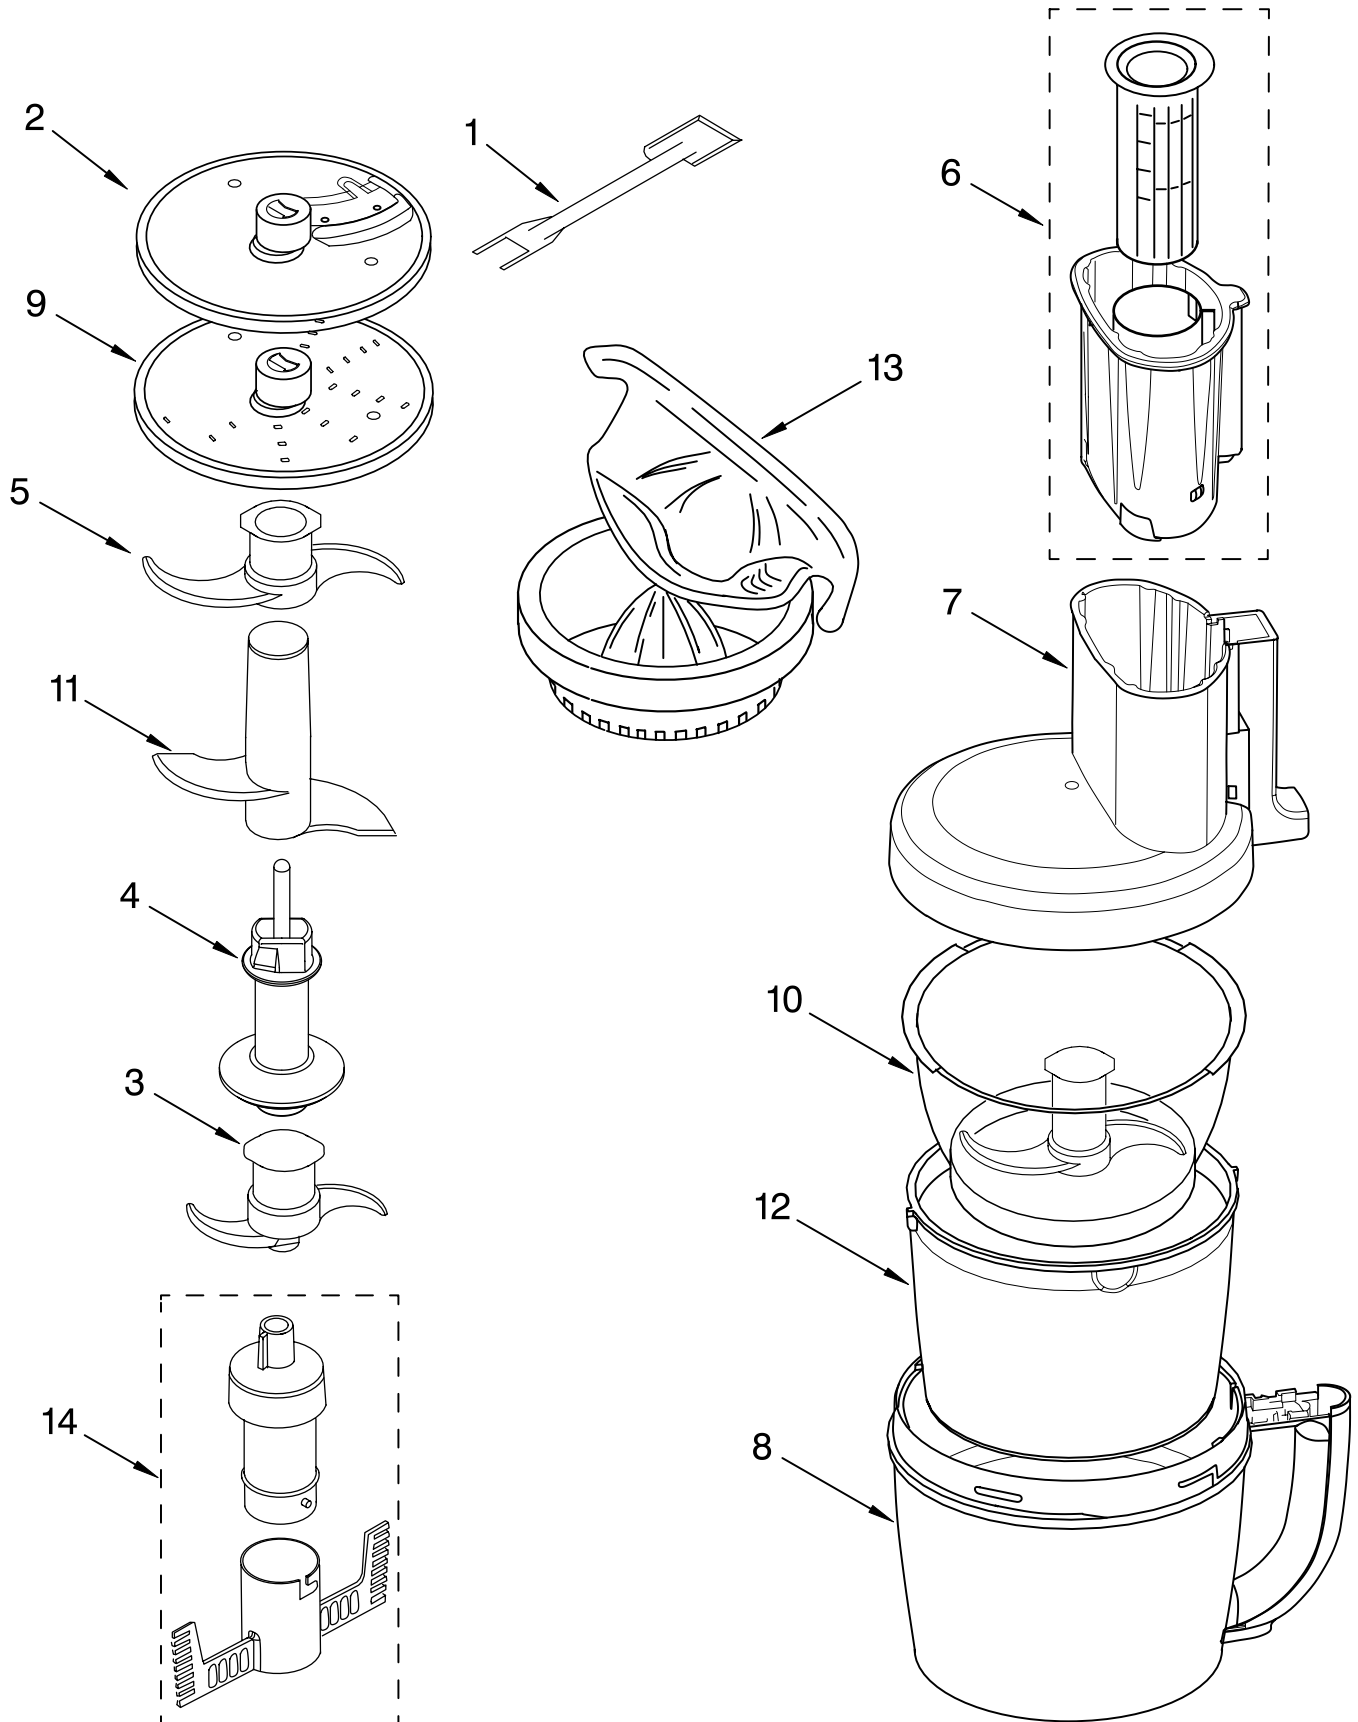

PARTS LIST

for

KitchenAid®

12 CUP FOOD PROCESSOR

WIDE MOUTH – EUROPEAN (SWISS)

MODELS:

5KFPM770SWH0 (White)
5KFPM770SOB0 (Onyx Black)
5KFPM770SER0 (Empire Red)
5KFPM770SAC0 (Almond Creme)
5KFPM770SNK0 (Nickel)

FOR CUSTOMER SATISFACTION ALWAYS USE
FACTORY SPECIFICATION PARTS

MOTOR AND HOUSING PARTS

For Models: 5KFPM770S__0

FOR ORDERING INFORMATION REFER TO PARTS PRICE LIST

MOTOR AND HOUSING PARTS

For Models: 5KFPM770S__0

Illus. No.	Part No.	DESCRIPTION
1		Literature Parts
	8212058	Use & Care Guide
	8212052	Repair Parts List
2	8211849	Sleeve, Motor Shaft
3	8211828	Seal, Oil
4		Housing, Motor
	8212068	White
	8212069	Empire Red
	8212070	Almond Creme
	8211823	Nickel
5	8212079	Motor
6	8212091	Grommet, Motor
7		Base, Housing
	8212081	White
	8212080	Onyx Black
	8212082	Empire Red
	8212083	Almond Creme
8		Cover, Screw
	8212084	White
	8211827	Onyx Black
	8212085	Empire Red
	8212086	Almond Creme
9	8211586	Screw, Motor Locking
10		Overlay, Switch
	8212087	Black
	8212088	Silver
11		Cover, Panel Switch
	8212093	Transparent
	8212094	Silver
12	8211842	Nameplate
13	8212089	Capacitor
14	8211607	Clip, Capacitor
15	8212090	Relay & Switch Assembly
16		Foot
	8211845	Black
	8211844	White
17		Cord, Power
	8212077	Black
	8212078	White
18	8212095	Bezel, Switch Panel

FOR ORDERING INFORMATION REFER TO PARTS PRICE LIST

ATTACHMENT PARTS

For Models: 5KFPM770S_0

FOR ORDERING INFORMATION REFER TO PARTS PRICE LIST

ATTACHMENT PARTS

For Models: 5KFPM770S__0

Illus. No.	Part No.	DESCRIPTION
1	8211760	Spatula
2		Disc,Slicing
	8211929	2 mm
	8211930	4 mm
3	8212012	Mini Blade
4	8211858	Adapter, Shaft & Disc
5	8212014	Blade, Multipurpose
6	8212020	Pusher, Food
7		Cover, Work Bowl
	8212062	White
	8212024	Onyx Black
	8212063	Empire Red
	8212064	Almond Creme
8		Bowl, Work
	8212065	White
	8212019	Onyx Black
	8212066	Empire Red
	8212067	Almond Creme
9		Disc, Shredding
	8211933	4 mm
10	8211926	Bowl, Mini
11	8212016	Blade, Dough
12	8211928	Bowl, Chef's
13	8212025	Extractor, Citrus
14	8212033	Whip, Egg