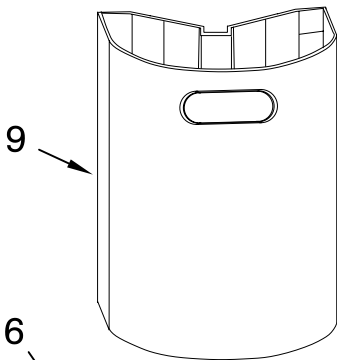

PARTS LIST

for

KitchenAid®

PLATFORM 1 – COFFEE MAKER

12 CUP – GLASS CARAFE

10 CUP – THERMAL CARAFE

MODELS:

KCM111OB0 (Glass-Onyx Black)

KCM112OB0 (Thermal-Onyx Black)

FOR CUSTOMER SATISFACTION ALWAYS USE
FACTORY SPECIFICATION PARTS

KITCHENAID

ST. JOSEPH MICHIGAN 49085

CARAFE AND FILTER PARTS

For Models: KCM111__0, KCM112__0

Illus. No.	Part No.	DESCRIPTION
1		Literature Parts
	W10321646	Guide, Use & Care
	W10331770	Repair Parts List
2	W10325897	Basket, Brew
3	W10327039	Filter, Goldtone
4	W10327041	Filter, Water
5		Lid, Glass Carafe
	W10327042	Onyx Black
6		Carafe, Glass Assy
	W10327043	Onyx Black
7		Lid, Thermal Carafe
	W10327044	Onyx Black
8		Carafe, Thermal Assembly
	W10327045	Onyx Black
9		Tank, Water Assy
	W10327046	12 Cup
	W10327047	10 Cup