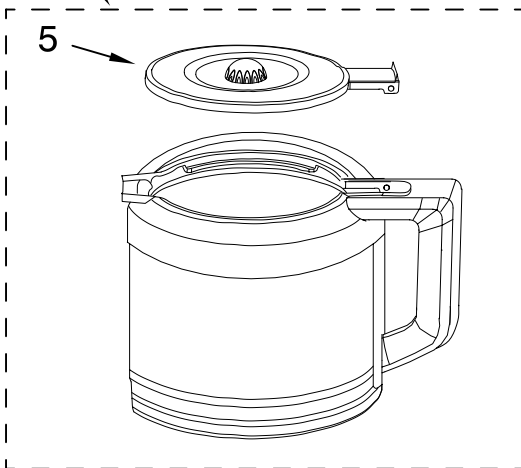

PARTS LIST

for

KitchenAid®

PLATFORM 1 – COFFEE MAKER

12 CUP – GLASS CARAFE

10 CUP – THERMAL CARAFE

MODELS:

KCM111OB0 (Glass-Onyx Black)

KCM112OB0 (Thermal-Onyx Black)

FOR CUSTOMER SATISFACTION ALWAYS USE
FACTORY SPECIFICATION PARTS

KITCHENAID

ST. JOSEPH MICHIGAN 49085

CARAFE AND FILTER PARTS

For Models: KCM111__0, KCM112__0

Illus. No.	Part No.	DESCRIPTION
1		Literature Parts
	W10321646	Guide, Use & Care
	W10331770	Repair Parts List
2	W10325897	Basket, Brew
3	W10327039	Filter, Goldtone
4	W10327041	Filter, Water
5		Lid, Glass Carafe
	W10327042	Onyx Black
6		Carafe, Glass Assy
	W10327043	Onyx Black
7		Lid, Thermal Carafe
	W10327044	Onyx Black
8		Carafe, Thermal Assembly
	W10327045	Onyx Black
9		Tank, Water Assy
	W10327046	12 Cup
	W10327047	10 Cup