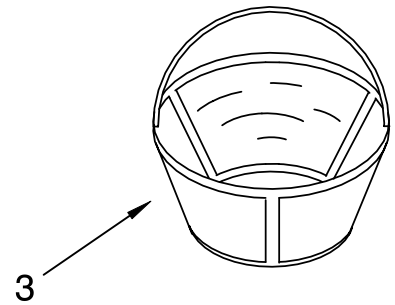

KCM112OB0 (Thermal-Onyx Black)

FOR CUSTOMER SATISFACTION ALWAYS USE
FACTORY SPECIFICATION PARTS

KITCHENAID

ST. JOSEPH MICHIGAN 49085

CARAFE AND FILTER PARTS

For Models: KCM111__0, KCM112__0

Illus. No.	Part No.	DESCRIPTION
1		Literature Parts
	W10321646	Guide, Use & Care
	W10331770	Repair Parts List
2	W10325897	Basket, Brew
3	W10327039	Filter, Goldtone
4	W10327041	Filter, Water
5		Lid, Glass Carafe
	W10327042	Onyx Black
6		Carafe, Glass Assy
	W10327043	Onyx Black
7		Lid, Thermal Carafe
	W10327044	Onyx Black
8		Carafe, Thermal Assembly
	W10327045	Onyx Black
9		Tank, Water Assy
	W10327046	12 Cup
	W10327047	10 Cup