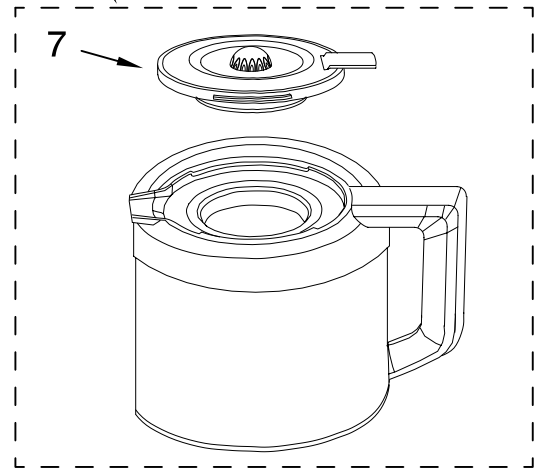

PARTS LIST

for

KitchenAid®

PLATFORM 1 – COFFEE MAKER

12 CUP – GLASS CARAFE

10 CUP – THERMAL CARAFE

MODELS:

KCM111OB0 (Glass-Onyx Black)

KCM112OB0 (Thermal-Onyx Black)

FOR CUSTOMER SATISFACTION ALWAYS USE
FACTORY SPECIFICATION PARTS

KITCHENAID

ST. JOSEPH MICHIGAN 49085

CARAFE AND FILTER PARTS

For Models: KCM111__0, KCM112__0

Illus. No.	Part No.	DESCRIPTION
1		Literature Parts
	W10321646	Guide, Use & Care
	W10331770	Repair Parts List
2	W10325897	Basket, Brew
3	W10327039	Filter, Goldtone
4	W10327041	Filter, Water
5		Lid, Glass Carafe
	W10327042	Onyx Black
6		Carafe, Glass Assy
	W10327043	Onyx Black
7		Lid, Thermal Carafe
	W10327044	Onyx Black
8		Carafe, Thermal Assembly
	W10327045	Onyx Black
9		Tank, Water Assy
	W10327046	12 Cup
	W10327047	10 Cup