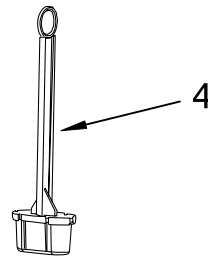

KCM112OB0 (Thermal-Onyx Black)

FOR CUSTOMER SATISFACTION ALWAYS USE
FACTORY SPECIFICATION PARTS

KITCHENAID

ST. JOSEPH MICHIGAN 49085

CARAFE AND FILTER PARTS

For Models: KCM111__0, KCM112__0

Illus. No.	Part No.	DESCRIPTION
1		Literature Parts
	W10321646	Guide, Use & Care
	W10331770	Repair Parts List
2	W10325897	Basket, Brew
3	W10327039	Filter, Goldtone
4	W10327041	Filter, Water
5		Lid, Glass Carafe
	W10327042	Onyx Black
6		Carafe, Glass Assy
	W10327043	Onyx Black
7		Lid, Thermal Carafe
	W10327044	Onyx Black
8		Carafe, Thermal Assembly
	W10327045	Onyx Black
9		Tank, Water Assy
	W10327046	12 Cup
	W10327047	10 Cup