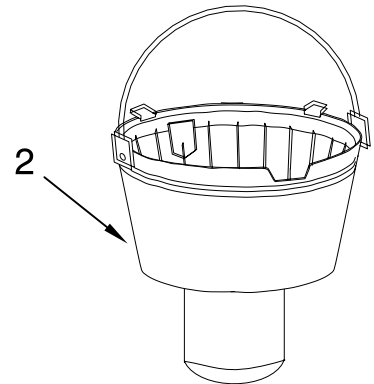

KCM112OB0 (Thermal-Onyx Black)

FOR CUSTOMER SATISFACTION ALWAYS USE
FACTORY SPECIFICATION PARTS

KITCHENAID

ST. JOSEPH MICHIGAN 49085

CARAFE AND FILTER PARTS

For Models: KCM111__0, KCM112__0

Illus. No.	Part No.	DESCRIPTION
1		Literature Parts
	W10321646	Guide, Use & Care
	W10331770	Repair Parts List
2	W10325897	Basket, Brew
3	W10327039	Filter, Goldtone
4	W10327041	Filter, Water
5		Lid, Glass Carafe
	W10327042	Onyx Black
6		Carafe, Glass Assy
	W10327043	Onyx Black
7		Lid, Thermal Carafe
	W10327044	Onyx Black
8		Carafe, Thermal Assembly
	W10327045	Onyx Black
9		Tank, Water Assy
	W10327046	12 Cup
	W10327047	10 Cup