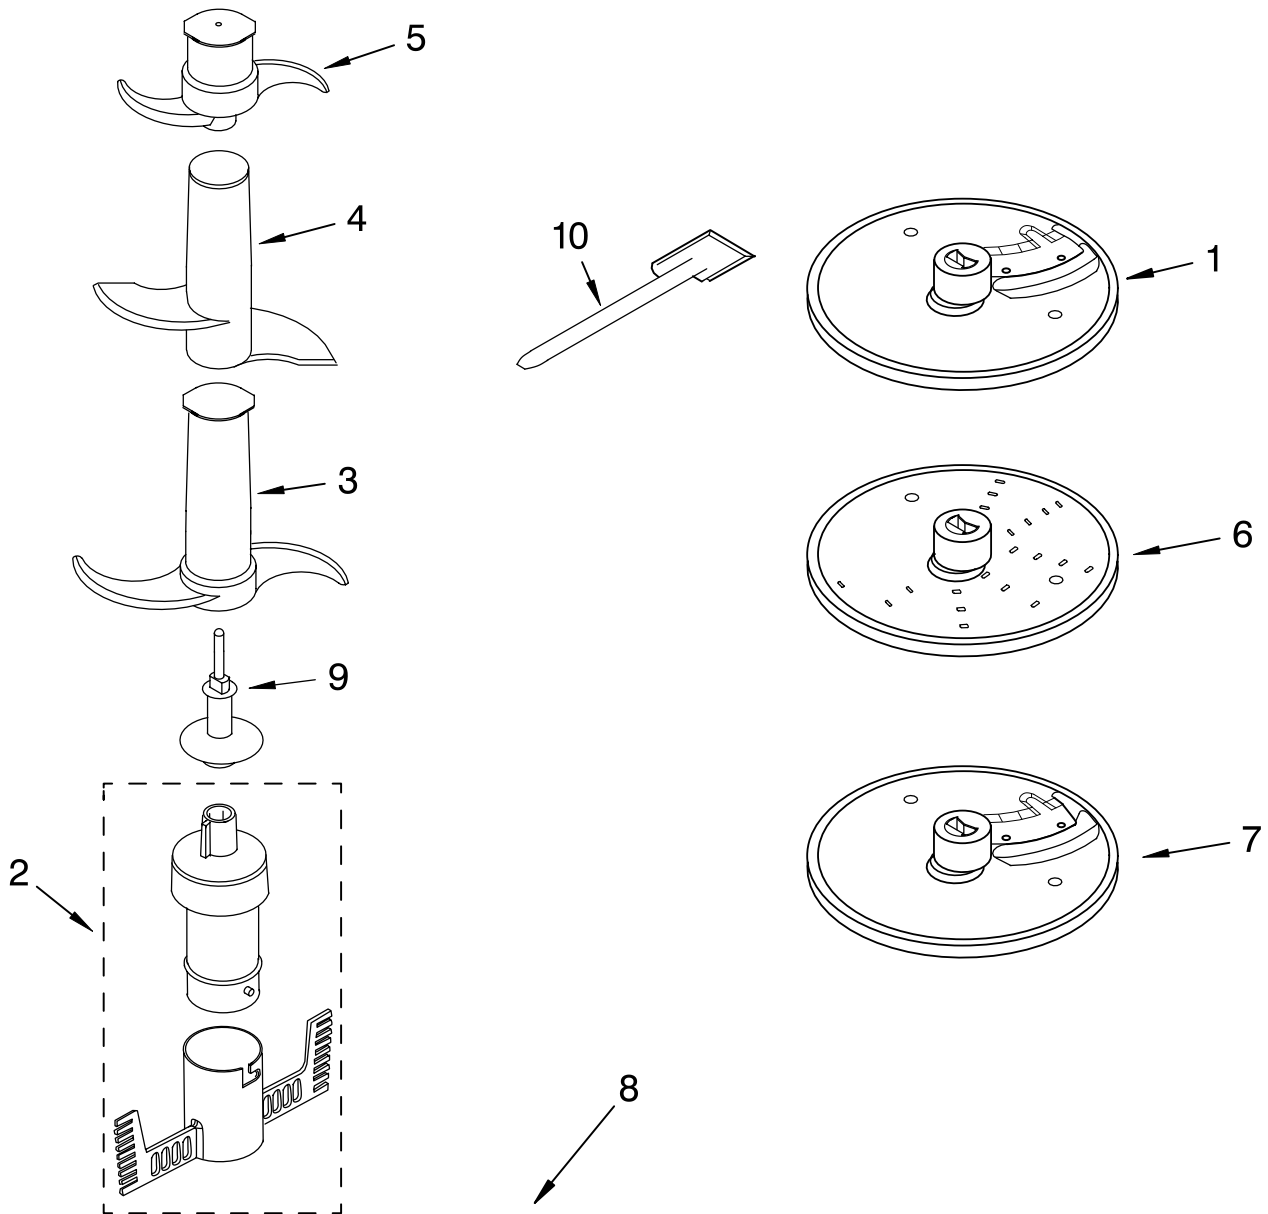

BOWL ASSEMBLY PARTS

For Model: KPFP850__0, 4KPFP850__0

Illus. No.	Part No.	DESCRIPTION
1		Literature Parts
	8204593	Guide, Use & Care
	8211698	Repair Parts List
2	8211547	Insert, Pusher
3	8211548	Pusher
4	8211550	Cover, Bowl Asm
5	8211689	Bowl, Mini
6	8211690	Bowl, Chefs
7	8211697	Bowl, Work 16 Cup

FOR ORDERING INFORMATION REFER TO PARTS PRICE LIST

MOTOR AND HOUSING PARTS TOP VIEW

For Model: KPFP850__0, 4KPFP850__0

Illus. No.	Part No.	DESCRIPTION
1	8211600	Screw
2	8211584	Sleeve, Motor Shaft
3	8211585	Cover, Screw
4	8211586	Screw
5	8211587	Housing, Motor Pearl Metallic
	W10193428	Onyx Black
6	8211588	Nut, Self-Locking
7	8211589	Guard, Vent
8	8211590	Vent
9	8211591	Motor And Bracket
10	8211592	Grommet, Motor
11	8211593	Base, Housing
12	8211594	Foot, Pedestal
13	8211595	Bezel, Control
14	8211596	Lens, Power Indicator
15	8211597	Overlay
16	8211598	Nameplate
17	8211599	Clamp, Cable
18	8212390	Cord, Power

FOR ORDERING INFORMATION REFER TO PARTS PRICE LIST

MOTOR AND HOUSING PARTS BOTTOM VIEW

For Model: KPFP850__0, 4KPFP850__0

Illus. No.	Part No.	DESCRIPTION
1	8211601	Clamp, Cable
2	8211738	Lamp, Neon
4	8211604	Screw
5	8211605	Terminal Block
6	8211606	Shield
7	8211607	Clip, Capacitor
8	8211608	Capacitor
9	8211609	Screw
10	8211610	Clamp, Cable
11	8211612	Seal, Shaft
13	8211717	Screw
14	8211718	Relay & Switch Panel Assembly
15	8211719	Screw
16	8211720	Screw
17	8211721	Insulation, Housing Upper
18	8211722	Lever, Switch
19	8211723	Switch, Micro
20	8211724	Spring, Torson
21	8211725	Insulation, Housing Lower

FOR ORDERING INFORMATION REFER TO PARTS PRICE LIST

ATTACHMENT PARTS AND ACCESSORIES

For Model: KPFP850__0, 4KPFP850__0

Illus. No.	Part No.	DESCRIPTION
1	8211549	Slicing Disc 2MM
2	8211553	Egg Whisk Assembly
3	8211555	Multipurpose Blade
4	8211556	Dough Blade Assembly
5	8211557	Mini Blade
6	8211558	Shredding Disc 4MM
7	8211559	Slicing Disc 4MM
8	8211554	Storage Box, Accessory
9	8211759	Stem, Disc
10	8211760	Spatula