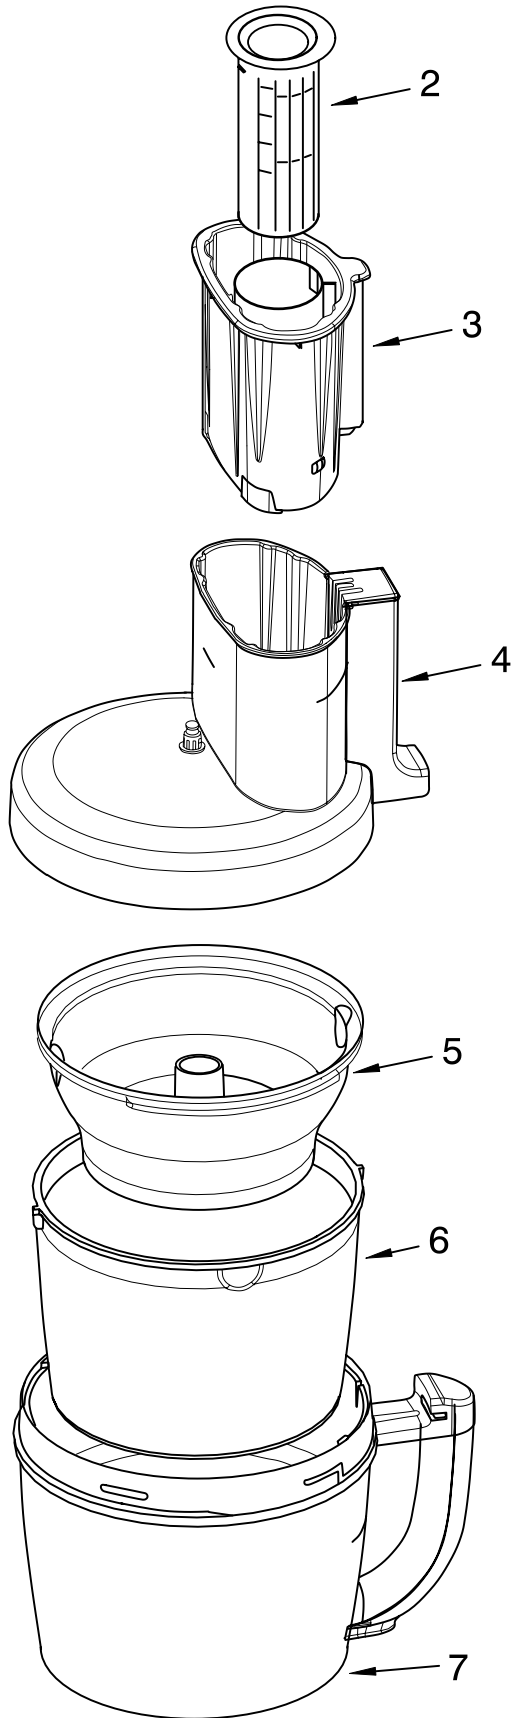

PARTS LIST

for

KitchenAid®

PROLINE FOOD PROCESSOR 16-CUP

MODELS:

**KPFP850PM0 (Pearl Metallic)
KPFP850OB0 (Onyx Black)
4KPFP850PM0 (Pearl Metallic)**

**FOR CUSTOMER SATISFACTION ALWAYS USE
FACTORY SPECIFICATION PARTS**

BOWL ASSEMBLY PARTS

For Model: KPFP850__0, 4KPFP850__0

Illus. No.	Part No.	DESCRIPTION
1		Literature Parts
	8204593	Guide, Use & Care
	8211698	Repair Parts List
2	8211547	Insert, Pusher
3	8211548	Pusher
4	8211550	Cover, Bowl Asm
5	8211689	Bowl, Mini
6	8211690	Bowl, Chefs
7	8211697	Bowl, Work 16 Cup

FOR ORDERING INFORMATION REFER TO PARTS PRICE LIST

MOTOR AND HOUSING PARTS TOP VIEW

For Model: KPFP850__0, 4KPFP850__0

Illus. No.	Part No.	DESCRIPTION
1	8211600	Screw
2	8211584	Sleeve, Motor Shaft
3	8211585	Cover, Screw
4	8211586	Screw
5	8211587	Housing, Motor Pearl Metallic
	W10193428	Onyx Black
6	8211588	Nut, Self-Locking
7	8211589	Guard, Vent
8	8211590	Vent
9	8211591	Motor And Bracket
10	8211592	Grommet, Motor
11	8211593	Base, Housing
12	8211594	Foot, Pedestal
13	8211595	Bezel, Control
14	8211596	Lens, Power Indicator
15	8211597	Overlay
16	8211598	Nameplate
17	8211599	Clamp, Cable
18	8212390	Cord, Power

FOR ORDERING INFORMATION REFER TO PARTS PRICE LIST

MOTOR AND HOUSING PARTS BOTTOM VIEW

For Model: KPFP850__0, 4KPFP850__0

Illus. No.	Part No.	DESCRIPTION
1	8211601	Clamp, Cable
2	8211738	Lamp, Neon
4	8211604	Screw
5	8211605	Terminal Block
6	8211606	Shield
7	8211607	Clip, Capacitor
8	8211608	Capacitor
9	8211609	Screw
10	8211610	Clamp, Cable
11	8211612	Seal, Shaft
13	8211717	Screw
14	8211718	Relay & Switch Panel Assembly
15	8211719	Screw
16	8211720	Screw
17	8211721	Insulation, Housing Upper
18	8211722	Lever, Switch
19	8211723	Switch, Micro
20	8211724	Spring, Torson
21	8211725	Insulation, Housing Lower