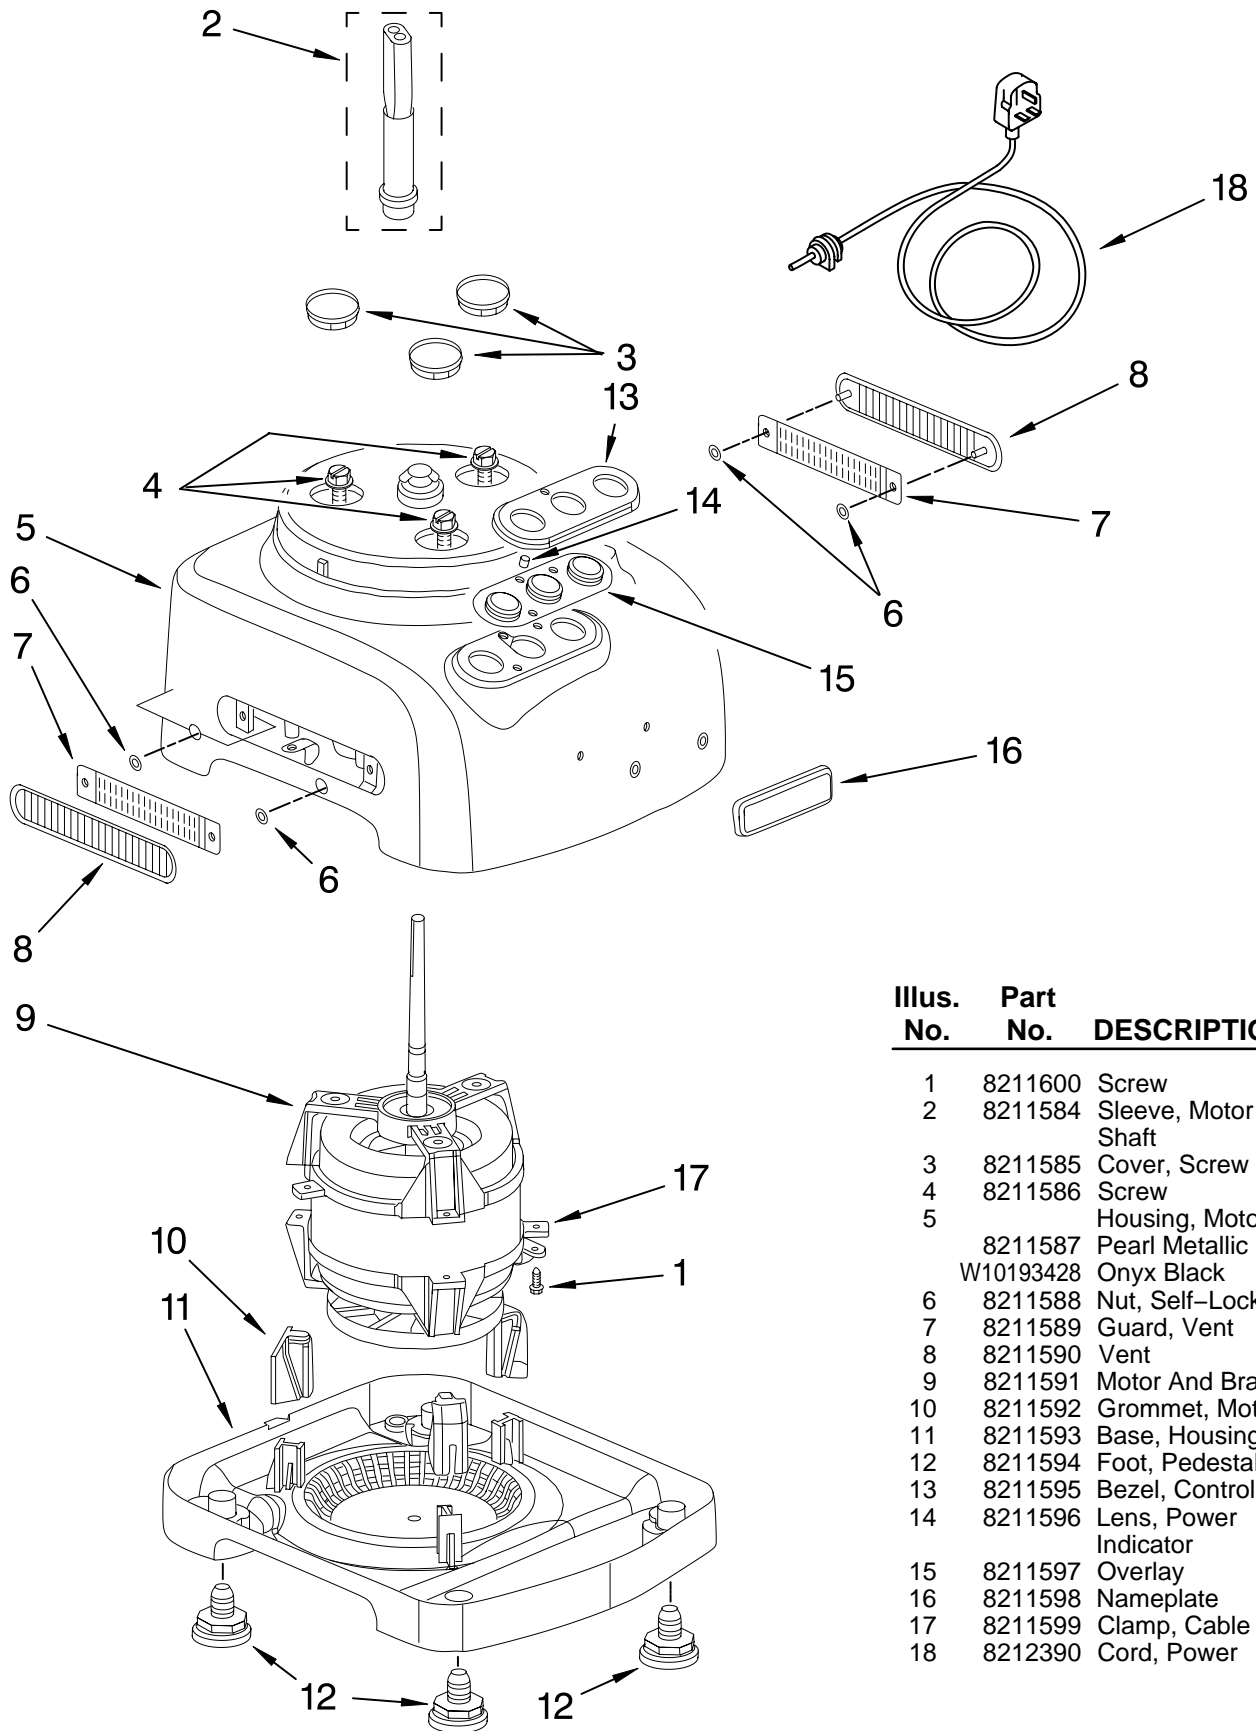

BOWL ASSEMBLY PARTS

For Model: KPFP850__0, 4KPFP850__0

Illus. No.	Part No.	DESCRIPTION
1		Literature Parts
	8204593	Guide, Use & Care
	8211698	Repair Parts List
2	8211547	Insert, Pusher
3	8211548	Pusher
4	8211550	Cover, Bowl Asm
5	8211689	Bowl, Mini
6	8211690	Bowl, Chefs
7	8211697	Bowl, Work 16 Cup

FOR ORDERING INFORMATION REFER TO PARTS PRICE LIST

MOTOR AND HOUSING PARTS TOP VIEW

For Model: KPFP850__0, 4KPFP850__0

Illus. No.	Part No.	DESCRIPTION
1	8211600	Screw
2	8211584	Sleeve, Motor Shaft
3	8211585	Cover, Screw
4	8211586	Screw
5	8211587	Housing, Motor Pearl Metallic
	W10193428	Onyx Black
6	8211588	Nut, Self-Locking
7	8211589	Guard, Vent
8	8211590	Vent
9	8211591	Motor And Bracket
10	8211592	Grommet, Motor
11	8211593	Base, Housing
12	8211594	Foot, Pedestal
13	8211595	Bezel, Control
14	8211596	Lens, Power Indicator
15	8211597	Overlay
16	8211598	Nameplate
17	8211599	Clamp, Cable
18	8212390	Cord, Power

FOR ORDERING INFORMATION REFER TO PARTS PRICE LIST

MOTOR AND HOUSING PARTS BOTTOM VIEW

For Model: KPFP850__0, 4KPFP850__0

Illus. No.	Part No.	DESCRIPTION
1	8211601	Clamp, Cable
2	8211738	Lamp, Neon
4	8211604	Screw
5	8211605	Terminal Block
6	8211606	Shield
7	8211607	Clip, Capacitor
8	8211608	Capacitor
9	8211609	Screw
10	8211610	Clamp, Cable
11	8211612	Seal, Shaft
13	8211717	Screw
14	8211718	Relay & Switch Panel Assembly
15	8211719	Screw
16	8211720	Screw
17	8211721	Insulation, Housing Upper
18	8211722	Lever, Switch
19	8211723	Switch, Micro
20	8211724	Spring, Torson
21	8211725	Insulation, Housing Lower

FOR ORDERING INFORMATION REFER TO PARTS PRICE LIST

ATTACHMENT PARTS AND ACCESSORIES

For Model: KPFP850__0, 4KPFP850__0

Illus. No.	Part No.	DESCRIPTION
1	8211549	Slicing Disc 2MM
2	8211553	Egg Whisk Assembly
3	8211555	Multipurpose Blade
4	8211556	Dough Blade Assembly
5	8211557	Mini Blade
6	8211558	Shredding Disc 4MM
7	8211559	Slicing Disc 4MM
8	8211554	Storage Box, Accessory
9	8211759	Stem, Disc
10	8211760	Spatula