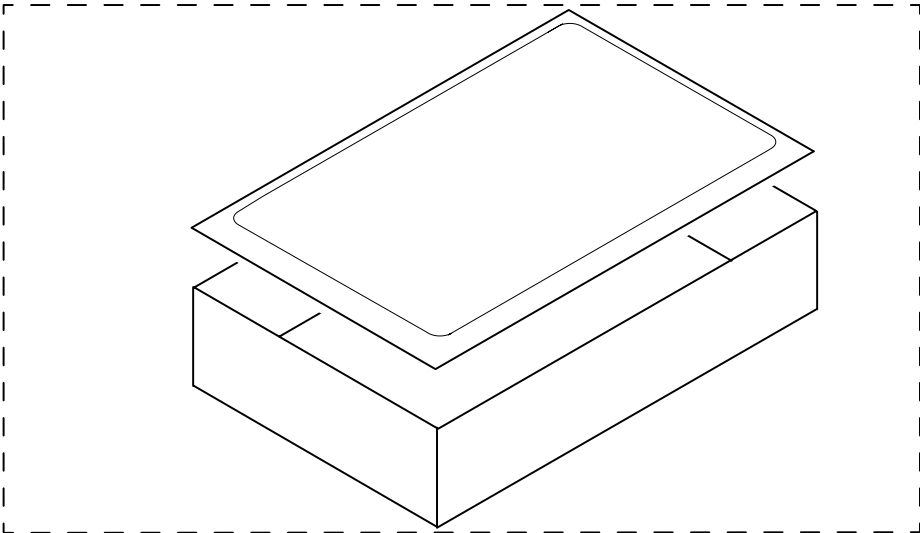

ATTACHMENT PARTS AND ACCESSORIES

For Model: KPFP850__0, 4KPFP850__0

Illus. No.	Part No.	DESCRIPTION
1	8211549	Slicing Disc 2MM
2	8211553	Egg Whisk Assembly
3	8211555	Multipurpose Blade
4	8211556	Dough Blade Assembly
5	8211557	Mini Blade
6	8211558	Shredding Disc 4MM
7	8211559	Slicing Disc 4MM
8	8211554	Storage Box, Accessory
9	8211759	Stem, Disc
10	8211760	Spatula

FOR ORDERING INFORMATION REFER TO PARTS PRICE LIST