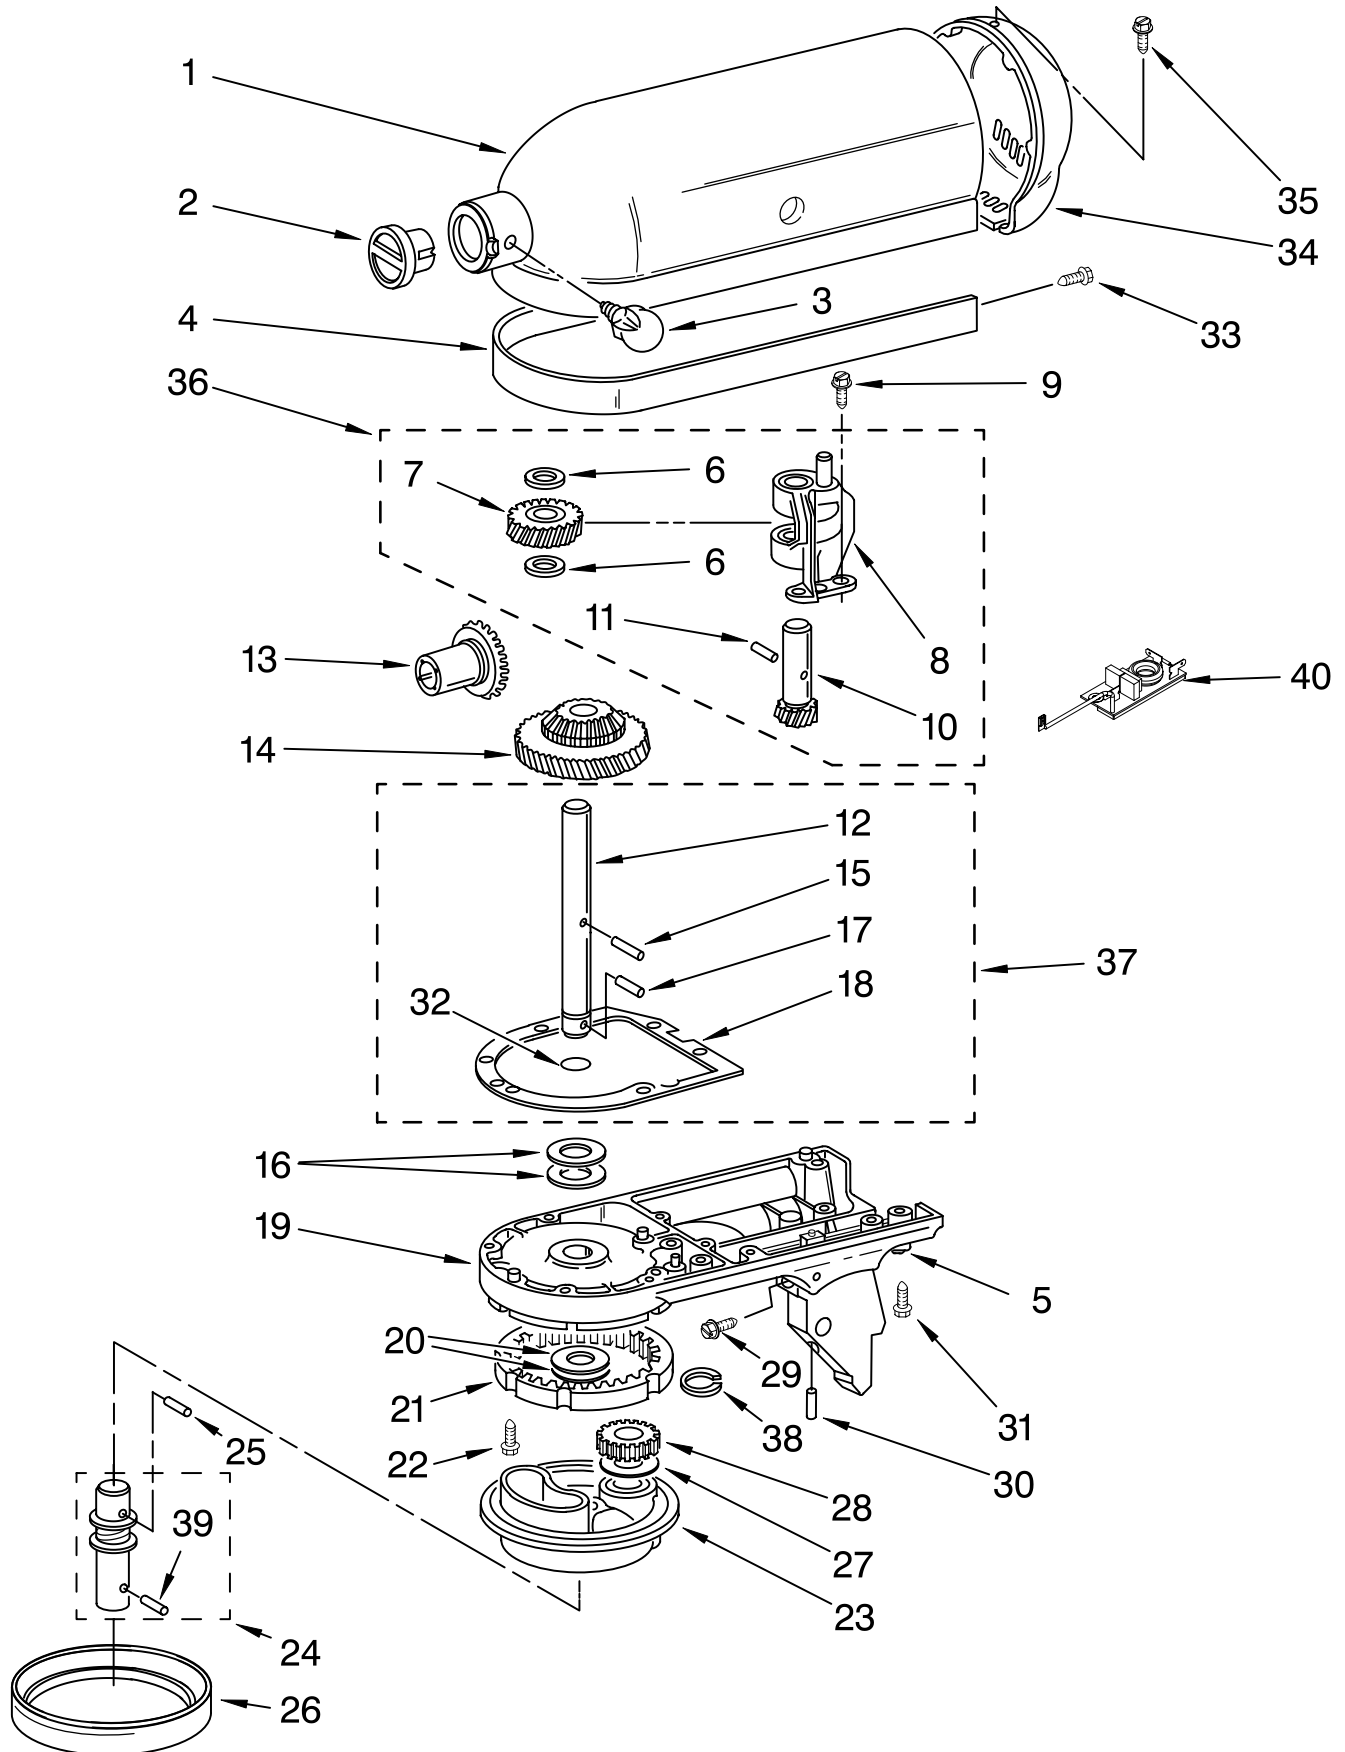

CASE, GEARING AND PLANETARY UNIT

FOR MODELS: 9KSM90__1

FOR ORDERING INFORMATION REFER TO PARTS PRICE LIST

CASE, GEARING AND PLANETARY UNIT

FOR MODELS: 9KSM90__1

Illus. No.	Part No.	DESCRIPTION	Illus. No.	Part No.	DESCRIPTION	Illus. No.	Part No.	DESCRIPTION
1	**	Gearcase Motor Housing	13	9705130	Gear, Attachment Hub Bevel	26	240285	Ring, Planetary Drip
2		Cap, Attachment Hub	14	9709627	Bevel Pinion & Center Gear	27	9706090	Washer, Shim
3	242765-2	Chrome Thumb Screw	15	240018-1	Pin (Vertical Center Shaft)	28	9703903	Pinion, Gear
	9709194	Black Band, Trim	16	3180163	Washer	29	4160413	Screw, Adjusting
4	**	Band, Trim	17	9705443	Pin, Grooved	30	3400203	Screw, Set
5	8533914	Washer, Lock	18	4162324	Gasket, Transmission Case	31	3400025	Screw, Machine
6	3180161	Washer	19	**	Lower Gear Case	32	67500-55	"O" Ring
7	4162897	Worm Gear	20	3180163	Washer	33	311932	Screw
8	240308	Worm Gear Bracket And Bearing	21	9703904	Gear, Internal	34	**	Cover, End
9	3400022	Screw And L.W. Assy.	22	103994	Screw	35	4162914	Screw
10	240210-2	Shaft & Pinion	23	**	Planetary	36	240309-2	Worm Gear Bracket And Gear
11	9705444	Pin, Grooved	24	4176067	Agitator Shaft	37	4160474	Center Shaft & "O" Ring
12	240026	Shaft, Vertical Center	25	240018-1	Pin (Agitator Shaft Pinion)	38	9703438	Ring
						39	9704677	Pin, Groove
						40	9705132	RFI Filter

FOR ORDERING INFORMATION REFER TO PARTS PRICE LIST