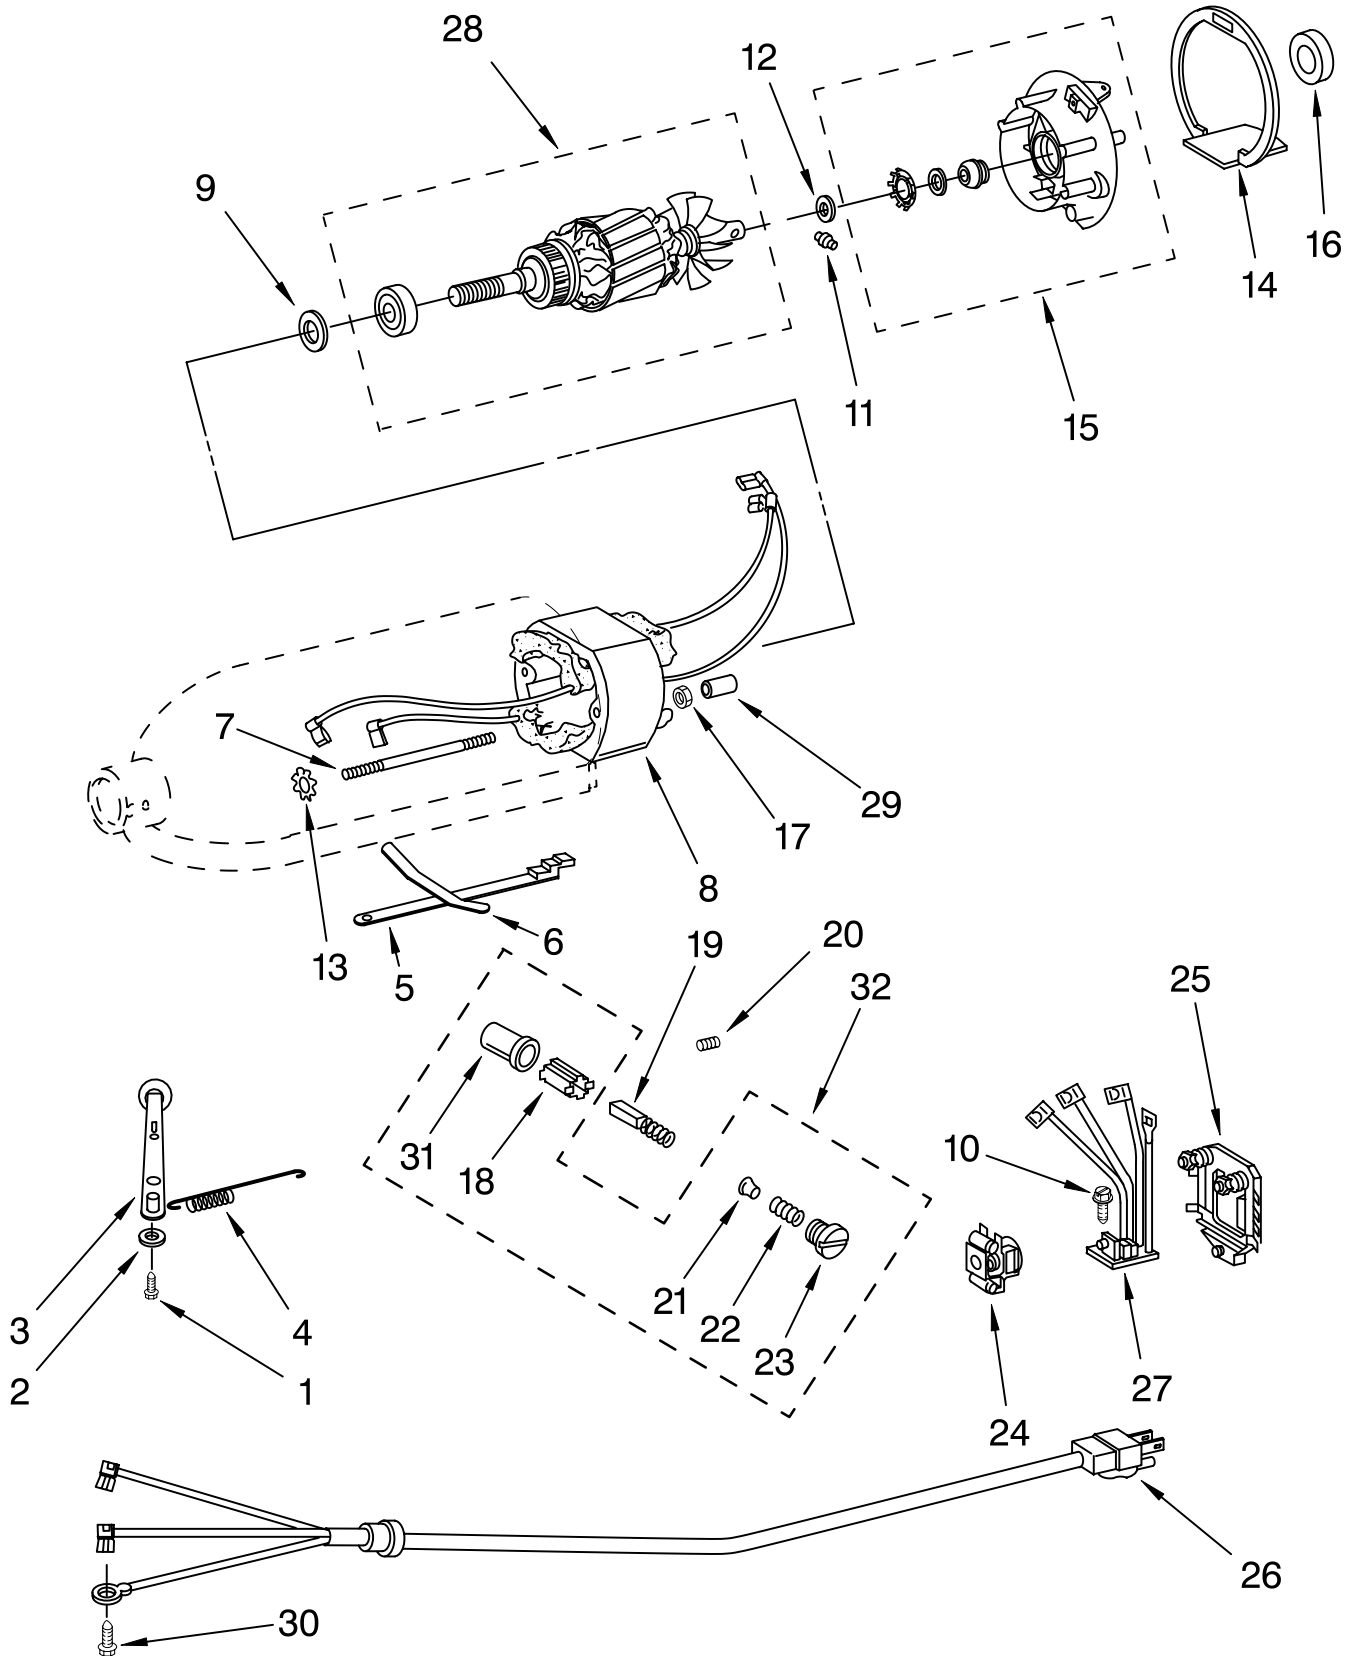

FOR ORDERING INFORMATION REFER TO PARTS PRICE LIST

MOTOR AND CONTROL PARTS

FOR MODELS: 9KSM90__1

FOR ORDERING INFORMATION REFER TO PARTS PRICE LIST

MOTOR AND CONTROL PARTS

FOR MODELS: 9KSM90__1

Illus. No.	Part No.	DESCRIPTION
1	110679	Screw, Pivot
2	116241	Washer, Spring
3		Lever, Speed Control
	9709276	Black
4	3183680	Spring, Control Plate
5	3184176	Speed Link & Cam
6	240205	Spring, Flat
7	240769	Screw
8	243037-3	Field Assembly
9	9704324	Washer, Bearing
10	W10068260	Screw, Self Tapping
11	16998	Stud, Governor Drive
12	3180162	Washer
13	W10068270	Washer
14	240775-1	Seal, End
15	3180526	Bracket, Bearing Asm.
16	3180238	Washer
17	8533905	Nut, Machine
18	240680	Insert, Brush Holder
19	9706416	Brush, Carbon
20	9707926	Screw, Set
21	116286	Cap, Spring Seat
22	116287	Spring, Cap
23		Cap, Brush Holder
	3184212	Black
24	17830	Governor Assembly
25	240904-2	Control Plate Assembly
26		Power Cord
	9704812	Black
27	9706595	Phase Control Board
28	9708314	Armature & Bearing
29	4162634	Sleeve, Motor Stud
30	3184086	Screw, Ground
31	3179908	Housing, Brush Holder
32	4162546	Brush Holder