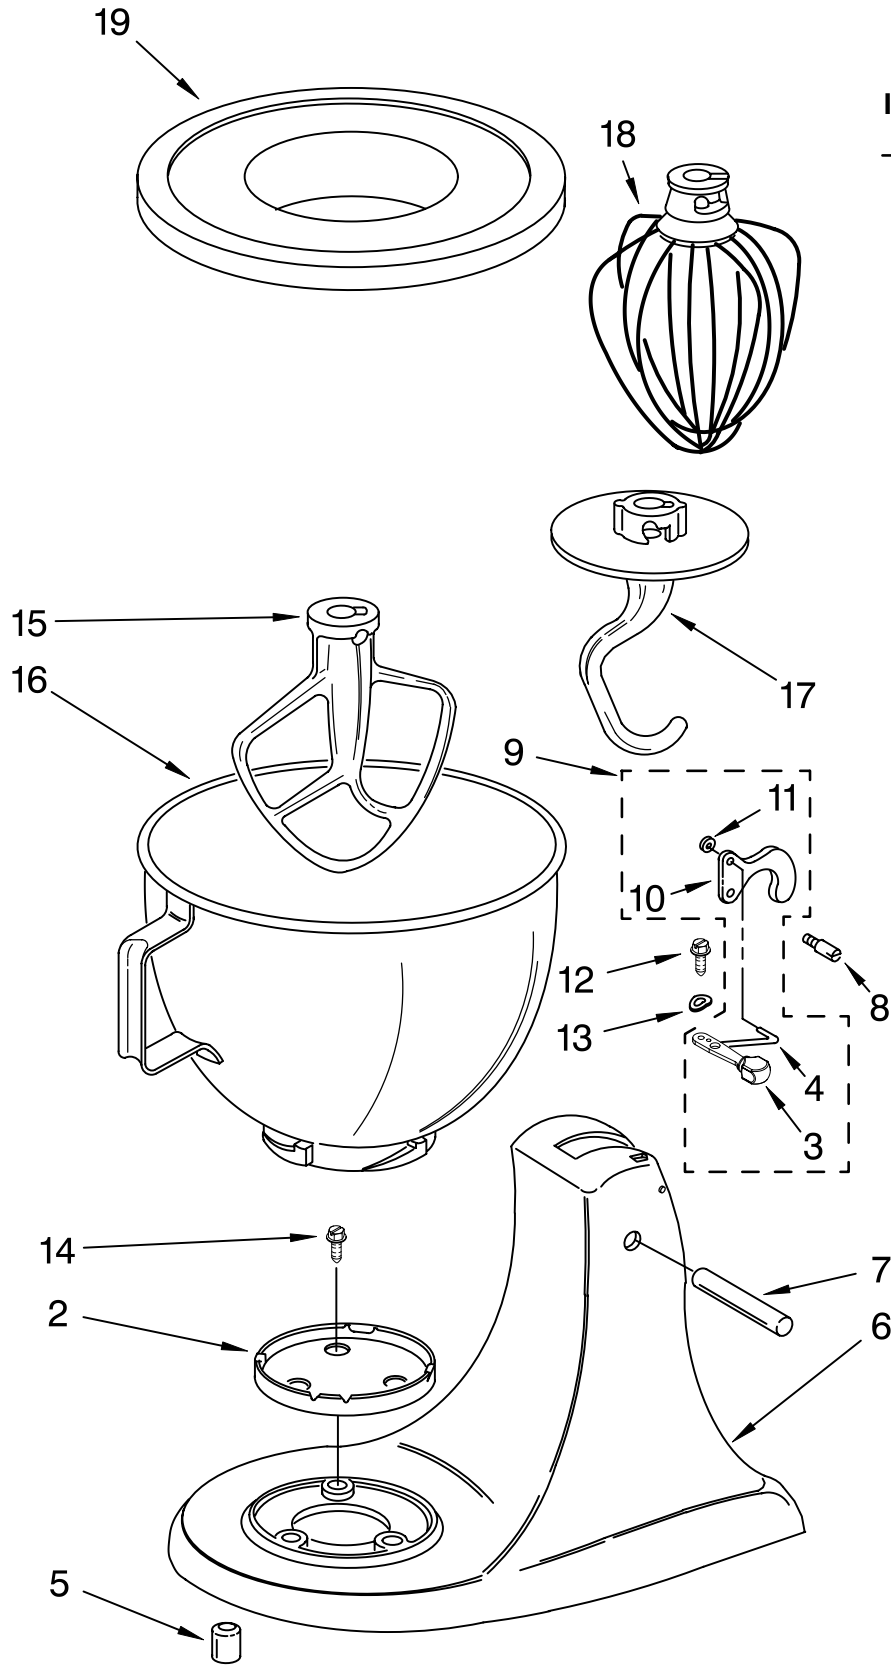

BASE AND PEDESTAL UNIT

FOR MODELS: 9KSM90__1

Illus. No.	Part No.	DESCRIPTION
1	9705125	Literature Parts Use & Care Guide
	8212398	Repair Parts List
2	4162529	Screw Cap Kit
3	9709280	Lever, Latch Black
4	24450	Link, Latch
5	115792	Foot, Base
6	**	Pedestal
7	16910	Pin, Hinge
8	103993	Screw, Latch Bearing
9	24452	Latch, Link & Lever
10	9709055	Latch
11	8533912	Washer
12	110679	Screw, Pivot
13	116241	Washer, Spring
14	3400020	Screw
15	9708470	Beater, Flat
16	4163336	Bowl And Base (4 1/2 Qt.)
17	9708471	Dough Hook
18	9706446	Wire Whip
19	9709248	Cover, Bowl

FOR ORDERING INFORMATION REFER TO PARTS PRICE LIST