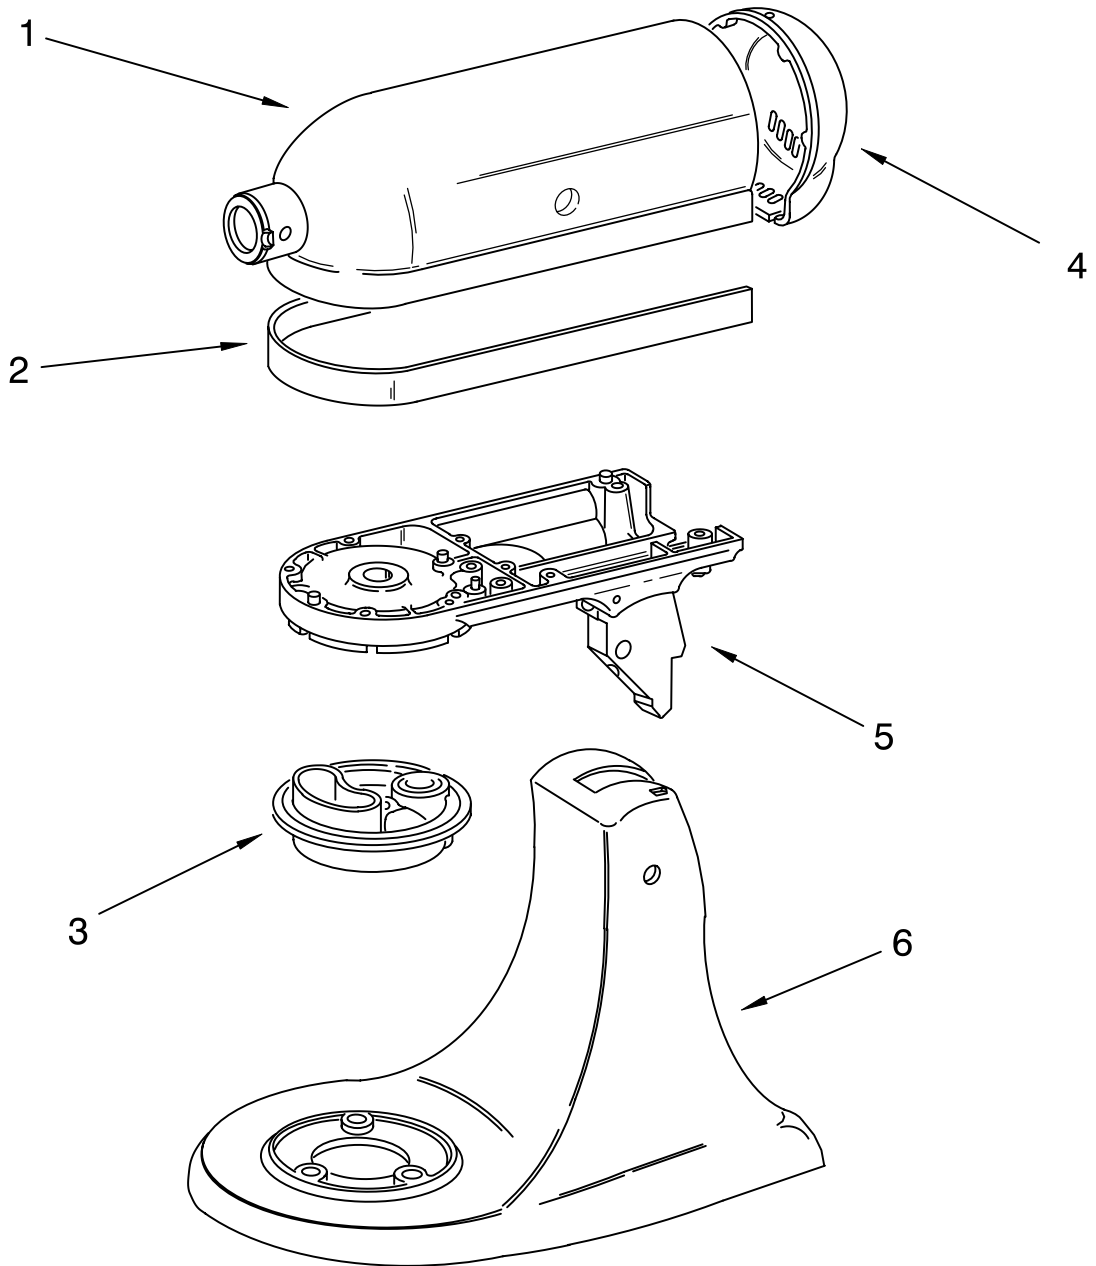

COLOR VARIATION PARTS

FOR MODELS: 9KSM90__1

FOR ORDERING INFORMATION REFER TO PARTS PRICE LIST