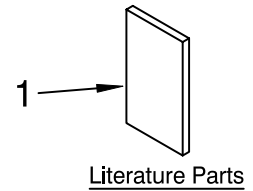

FOR ORDERING INFORMATION REFER TO PARTS PRICE LIST