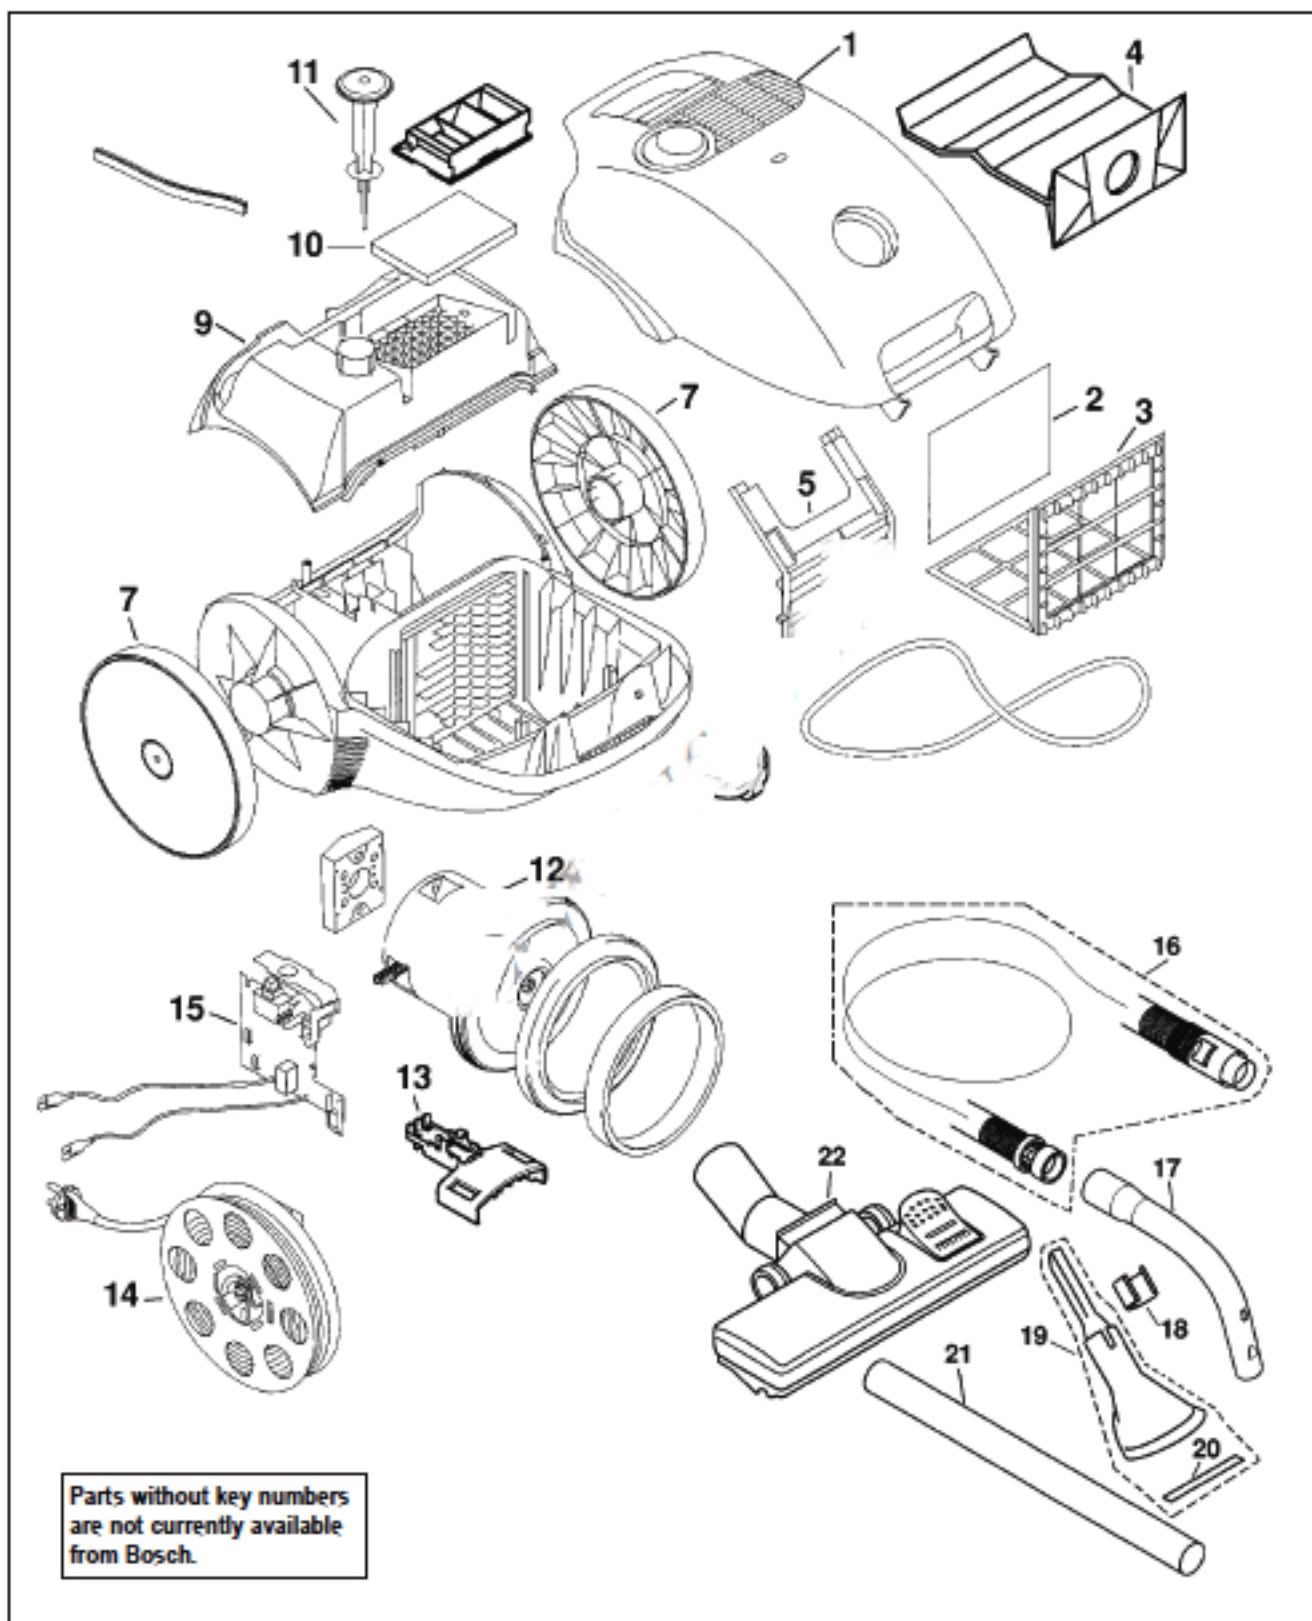

# **BOSCH** Original & Replacement

COMPACT Model BSA2100

Original & Replacement **BOSCH**

COMPACT Model BSA2100

<u>KEY</u>	<u>PART NO.</u>	<u>DESCRIPTION</u>
1	BO-431552	Lid, Complete Blue
2	BO-095772	Secondary Filter
3	BO-265419	Frame, Filter Secondary
4	BO-14000	Paper Bag, Type G Micro Compact Series 5 Pk
4	BOR-1437	<b>Paper Bag, Type G Envirocare 5 Pk</b>
5	BO-484341	Bag Frame Holder
6	BO-170460	Bag Spring Holder
7	BO-71000	Rear Wheel
8	BO-030169	Front Caster Wheel
9	BO-367347	Rear Housing
10	BO-172139	Exhaust Filter
11	BO-189600	Motor Regulator
12	BO-484329	Motor Complete
13	BO-72005	Holder
14	BO-367358	Cord Reel Complete
15	BO-189595	Motor Module
16	BO-40000	Hose Ass'y Only
17	BO-482208	Hose Handle Only
18	BO-181450	Tool Holder Clamp
19	BO-52000	Attachment Tool, 2 In 1
20	BO-031025	Upholstery Tool Strip
21	BO-50000	Wand Complete
22	BO-57001	Polymatic Floor Nozzle