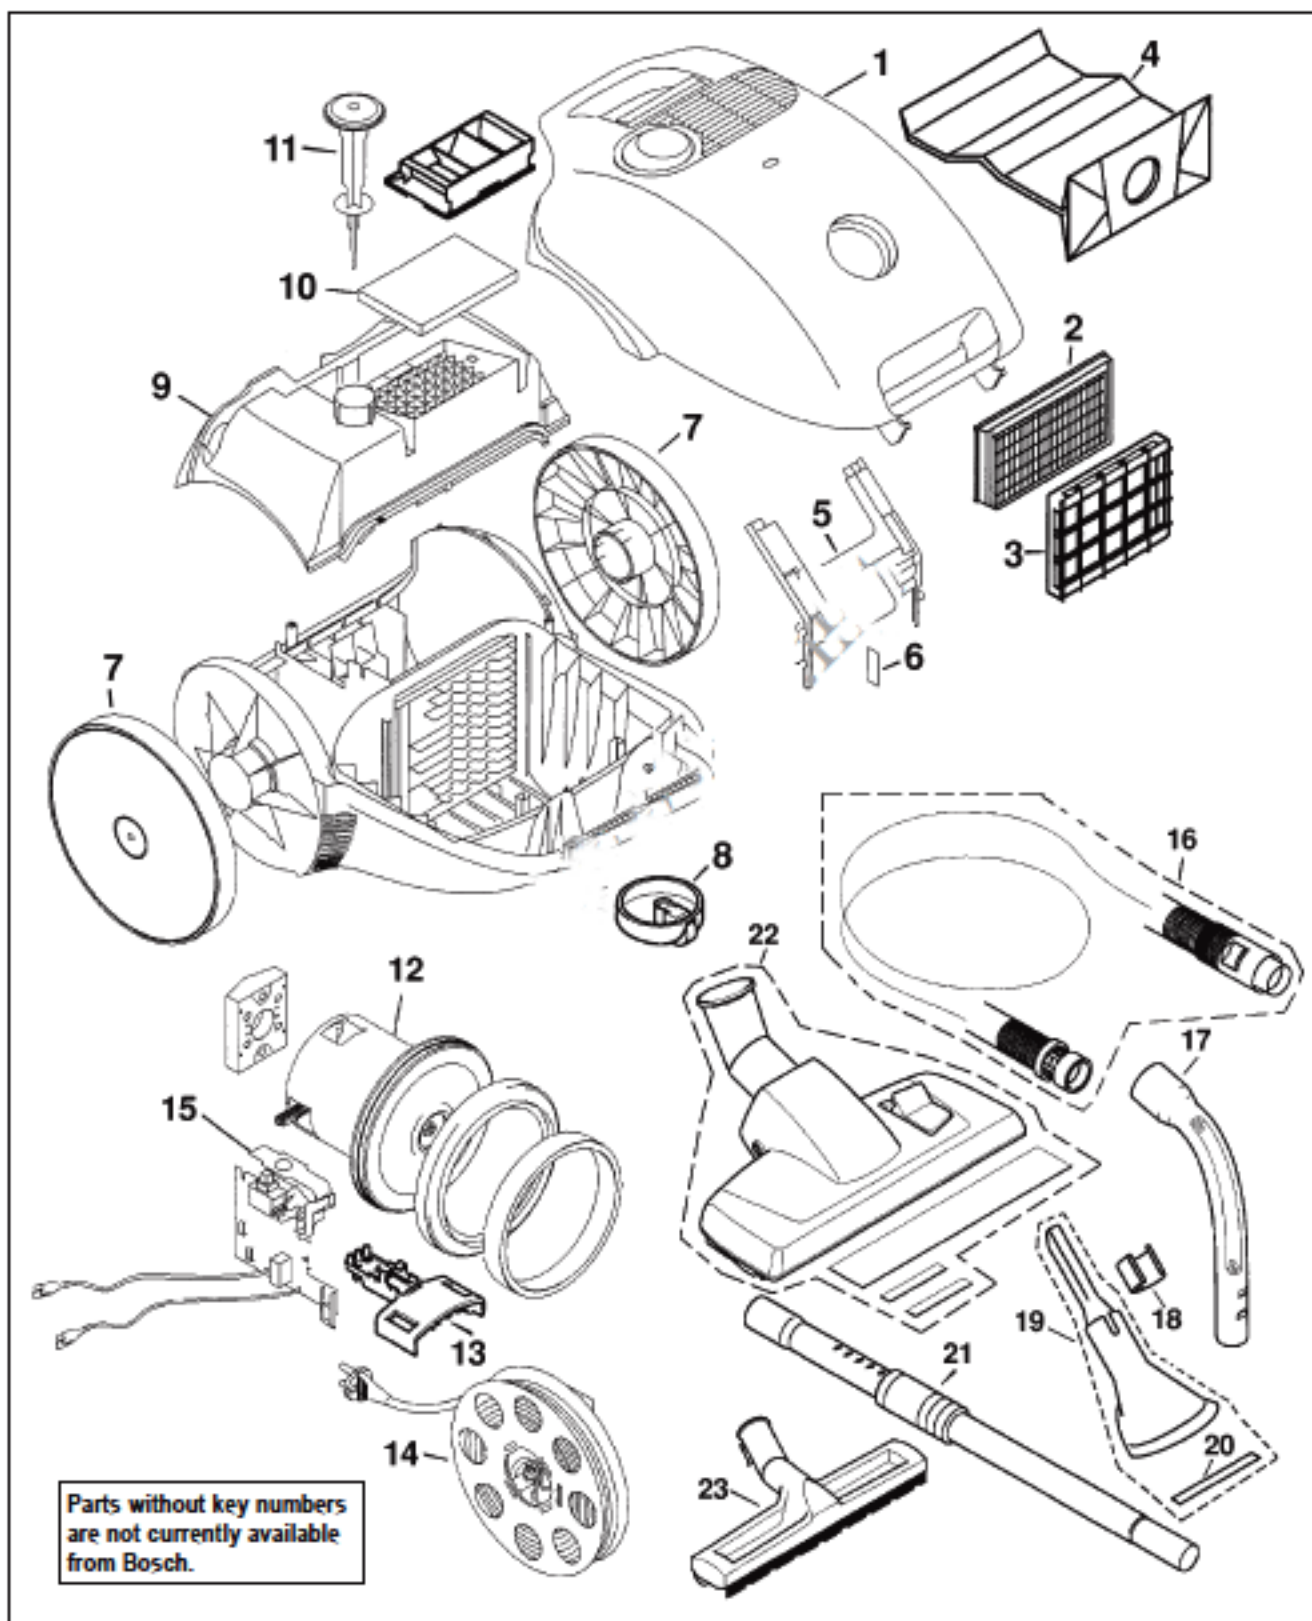

# **BOSCH** Original & Replacement

COMPACT Model BSA2200, BSA2222

Original & Replacement **BOSCH**

COMPACT Model BSA2200, BSA2222

KEY	PART NO.	DESCRIPTION
1	BO-367441	Lid, Complete Black
1	BO-367365	Lid, Complete Burgundy
2	BO-18000	Secondary Filter HEPA
3	BO-484349	Secondary Frame, Filter
4	BO-14000	Paper Bag, Type G Micro 5 Pk
4	BOR-1437	Paper Bag, Type G Envirocare 5 Pk
5	BO-484341	Bag Frame Holder
6	BO-170460	Bag Spring Holder
7	BO-71000	Rear Wheel
8	BO-030169	Front Castor
9	BO-367347	Rear Housing
10	BO-172139	Exhaust Filter
11	BO-189600	Motor Regulator
12	BO-484329	Motor Complete
13	BO-72005	Holder
14	BO-367350	Cord Reel Complete
15	BO-189595	Motor Module
16	BO-40000	Hose Ass'y Only
17	BO-482208	Handle
18	BO-181450	Tool Holder Clamp
19	BO-52000	Attachment Tool, 2 In 1
20	BO-031025	Upholstery Tool Strip
21	BO-50002	Telescopic Wand
22	BO-57002	Polymatic Floor Nozzle
23	BO-55000	Hardwood Floor Brush