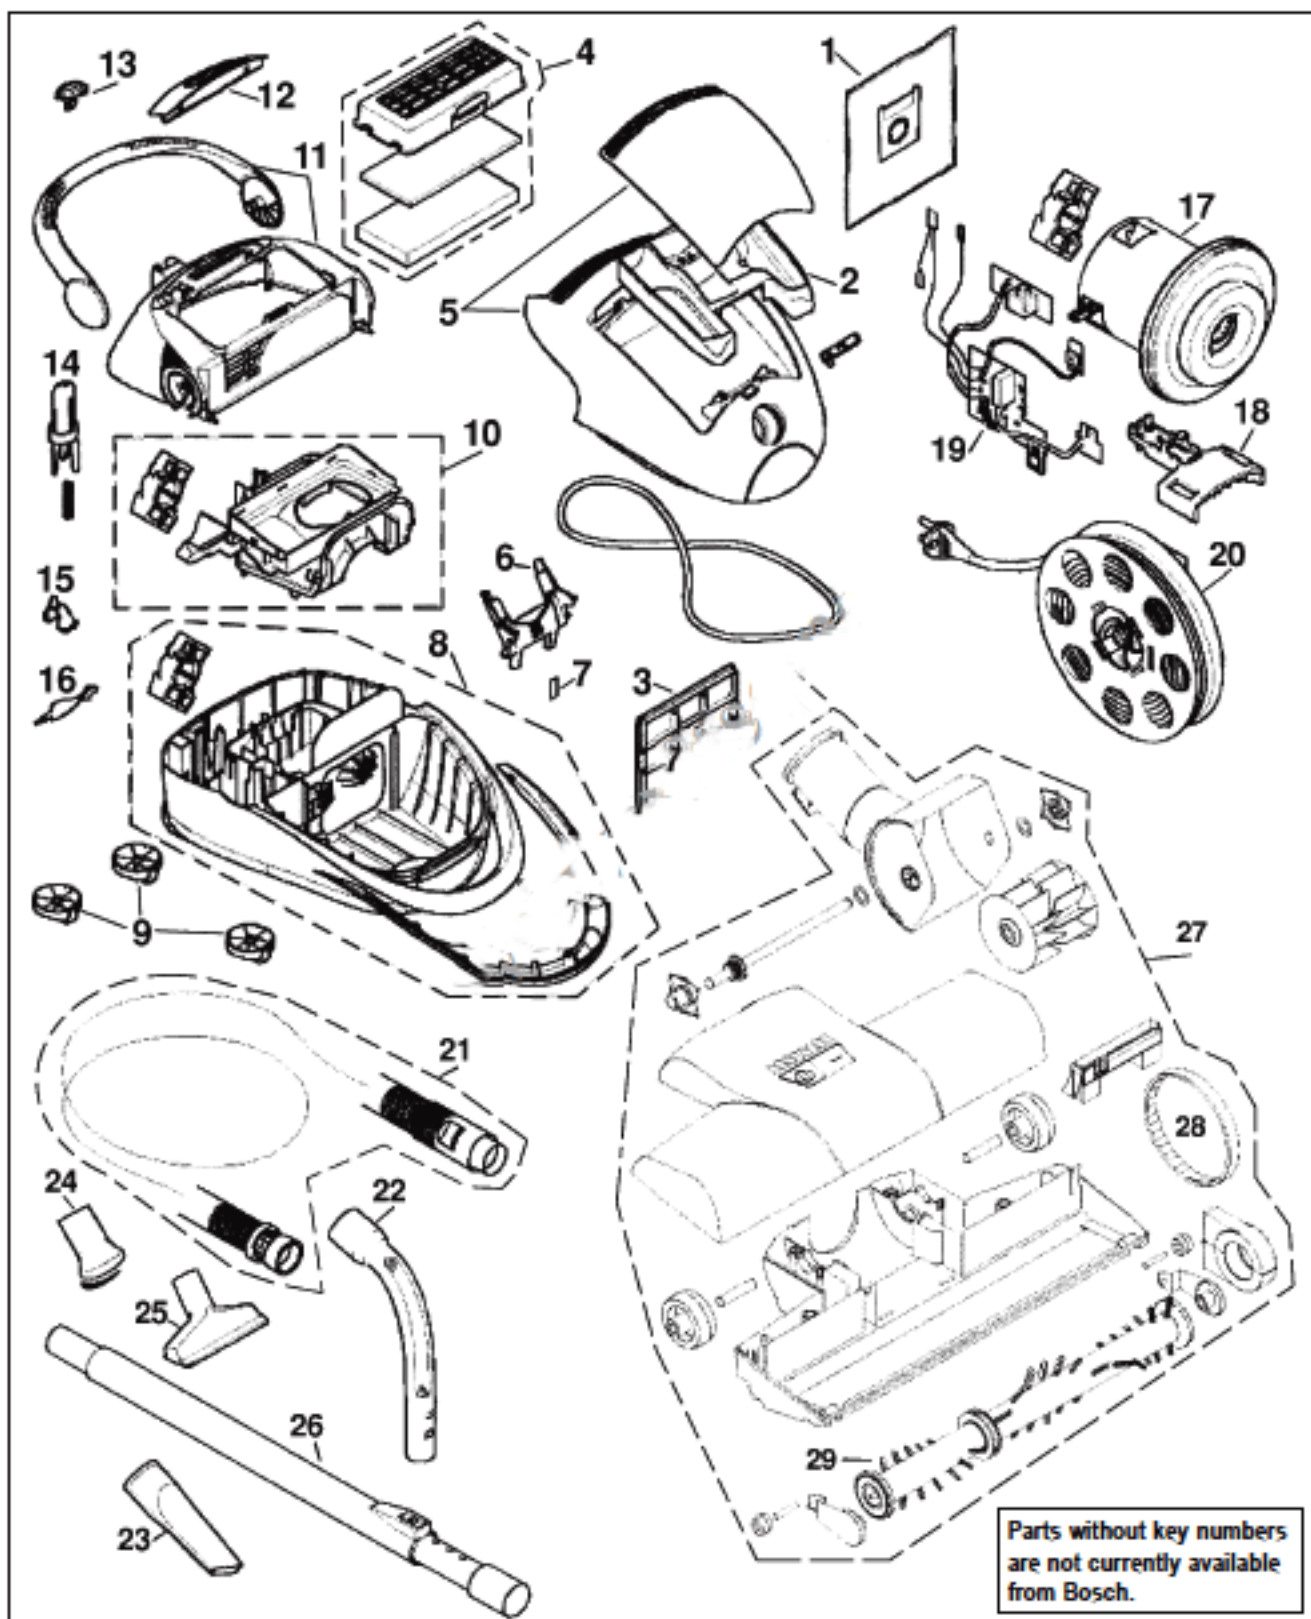

BOSCH Original & Replacement

FORMULA Model BSGF71310

Original & Replacement **BOSCH**

FORMULA Model BSGF71310

KEY	PART NO.	DESCRIPTION
1	BO-14000	Paper Bag Micro Type G 5 Pk
1	BOR-1437	Paper Bag Type G 5Pk Envirocare
2	BO-427870	Tool Holder Guide
3	BO-18008	Secondary Filter
4	BO-18001	Exhaust Micro W/Charcoal Filter
5	BO-443434	Case, Upper W/Lid Sahara Yellow
6	BO-491863	Bag Frame Holder
7	BO-170460	Bag Spring Holder
8	BO-436462	Case Bottom
9	BO-027808	Castors
10	BO-436453	Rear Lid
11	BO-427565	Rear Housing W/Handle
12	BO-495714	Panel Support
13	BO-422188	Motor Speed Slide
14	BO-421804	Switch, All Models
15	BO-426075	Cover
16	BO-416448	Spindle
17	BO-143337	Motor Complete
18	BO-72005	Holder
19	BO-428317	Motor Module
20	BO-367350	Cord Reel Complete
21	BO-435572	Hose Ass'y Only
22	BO-436468	Pistol Grip Handle Complete
23	BO-461408	Crevice Tool Corner Nozzle
24	BO-52005	Furniture Nozzle
25	BO-52008	Corner Nozzle
26	BO-359108	Telescopic Non Electric Wand
27	BO-57000	Non Electric Turbo Brush
28	BO-10005	Geared Belt
29	BO-265242	Brushroll