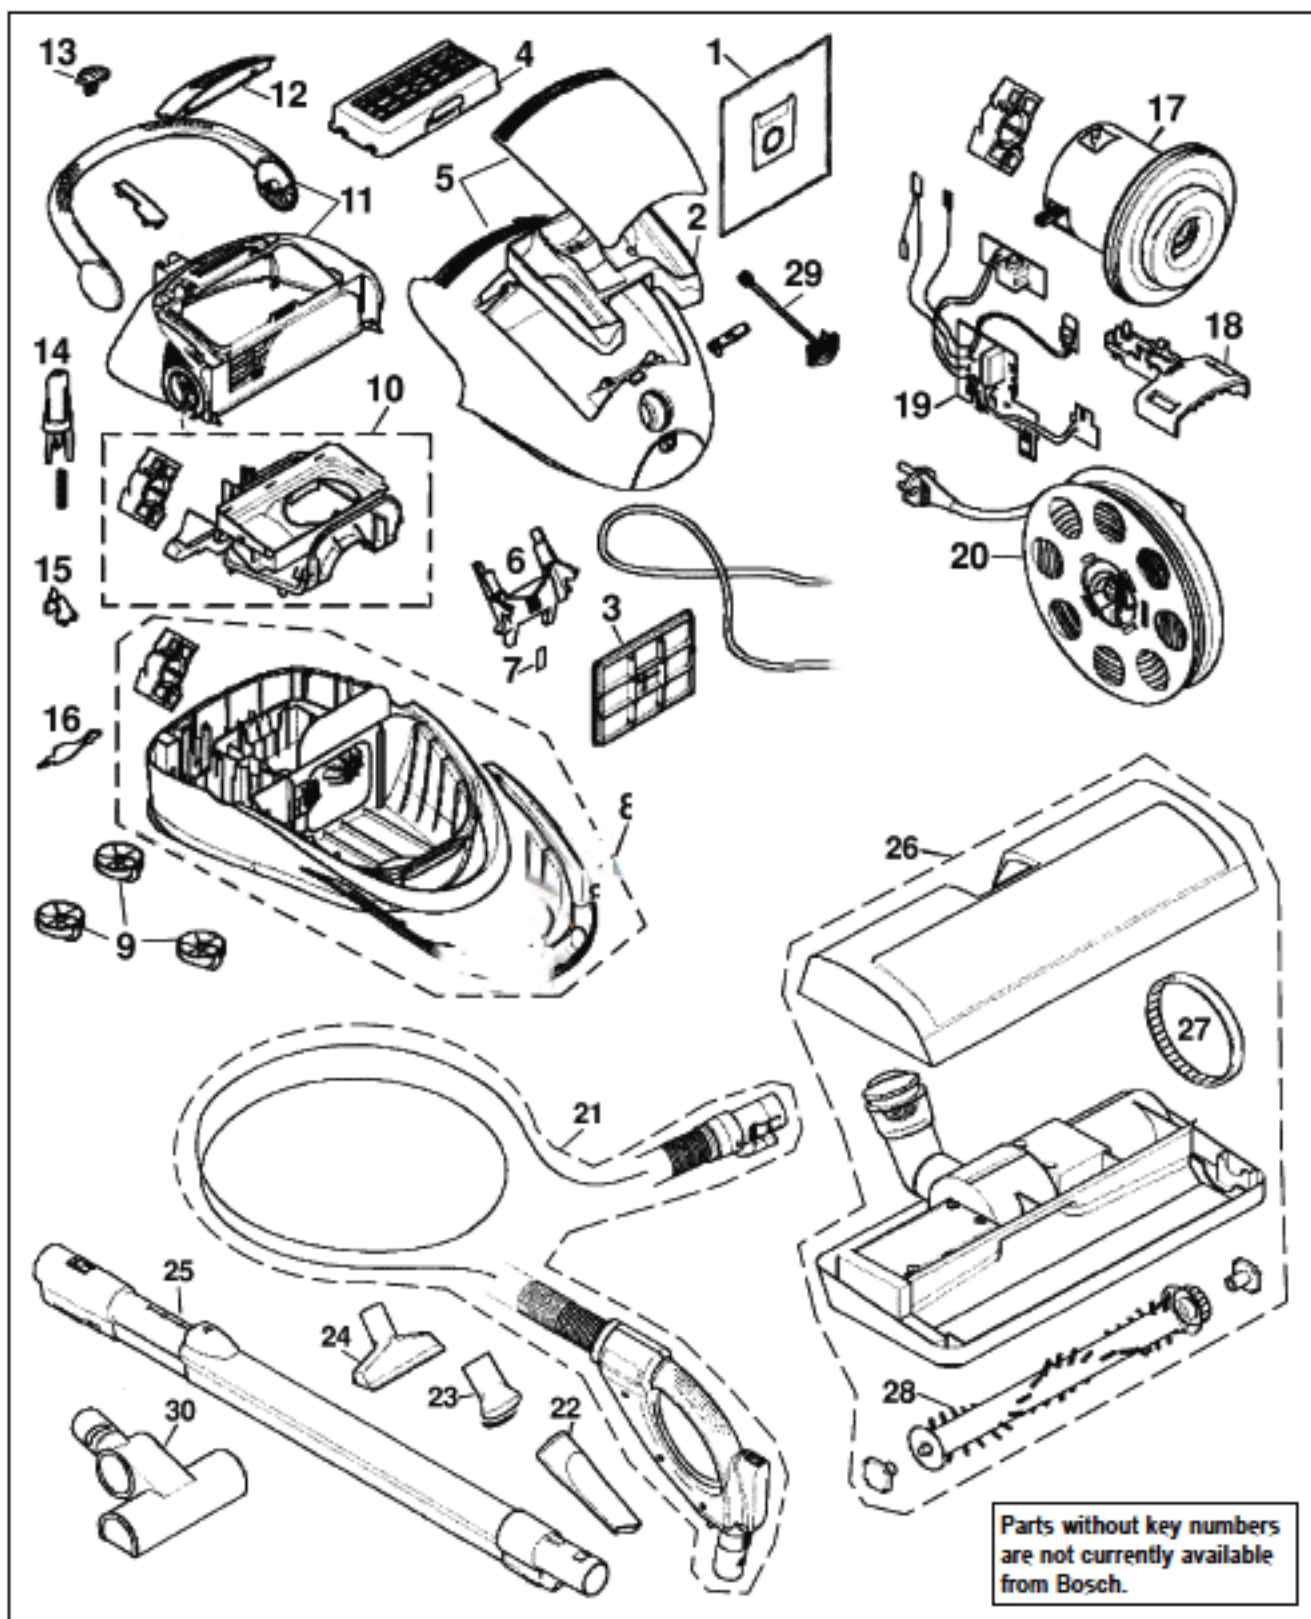

BOSCH Original & Replacement

FORMULA Model BSG71360, BSG71370

Original & Replacement **BOSCH**

FORMULA Model BSG71360, BSG71370

KEY	PART NO.	DESCRIPTION
1	BO-14000	Paper Bag Micro Type G 5 Pk
1	BOR-1437	Paper Bag Type G Envirocare 5 Pk
2	BO-427870	Tool Holder Guide
3	BO-18006	Secondary Filter
4	BO-18001	Exhaust Micro With Charcoal Filter
5	BO-443918	Case, Upper With Lid Cherry Red
5	BO-443900	Case, Upper With Lid Samoa Blue
6	BO-491863	Bag Frame Holder
7	BO-170460	Bag Spring Holder
8	BO-436462	Case Bottom,
9	BO-027606	Castors
10	BO-436453	Rear Lid
11	BO-427565	Rear Housing, W/Handle
12	BO-495714	Panel Support
13	BO-422188	Motor Speed Slide
14	BO-421804	Switch
15	BO-426075	Cover
16	BO-416448	Spindle
17	BO-143337	Motor
18	BO-72005	Holder
19	BO-428317	Motor Module
20	BO-367350	Cord Reel Complete
21	BO-40005	Hose Ass'y Electric W/Gas Pump Handle Complete
22	BO-461406	Crevice Tool Corner Nozzle
23	BO-52005	Furniture Nozzle
24	BO-52006	Corner Nozzle
25	BO-50005	Telescopic Electric Wand
26	BO-57005	Power Nozzle Complete
27	BO-10005	Geared Belt
28	BO-366396	Brushroll
29	BO-427870	Guide Cable
30	BO-57011	Upholstery Turbo Brush