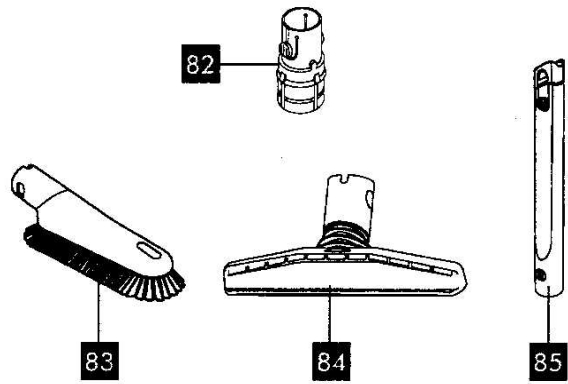

Model DC14

Diagram Number	Part #	Description
1	DY-90865601	STEEL DUCT LOWER MOTOR COVER ASSEMBLY (STEEL/LAV/TRANS VIOLET (ANIMAL), STEEL/SCARLET /TRANS VIOLET (LOW REACH) , STEEL/PURPLE /SCARLET (FULL GEAR)
1A	DY-90865602	DARK STEEL DUCT LOWER MOTOR COVER ASSEMBLY (STEEL/STEEL/TRANS VIOLET (COMPLETE)
1B	DY-90865603	INK BLUE LOWER MOTOR COVER ASSEMBLY (STEEL/INK BLUE TRANS ORANGE (FULL ACCESS)
2	DY-90806201	SPADE CONNECTOR BOOT (QTY 5)
3	DY-90141701	TERMINAL BOOT
4	DY-90751701	GREY CABLE PROTECTOR
5	FA-3035	SILVER POWERCORD ASSEMBLY
7	DY-90819401	INTERNAL POWER CORD
8	DY-90424306	STEEL/LAVENDER U BEND ASSEMBLY (STEEL/LAV /TRANS VIOLET (ANIMAL)
8A	DY-90424308	STEEL/PURPLE FLECK U BEND ASSEMBLY (STEEL/PURPLE/SCARLET (FULL GEAR)
8B	DY-90424313	STEEL/STEEL U BEND ASSEMBLY (STEEL/STEEL/TRANS VIOLET (COMPLETE)
8C	DY-90424315	STEEL/INK BLUE U BEND ASSEMBLY (STEEL/INK BLUE TRANS ORANGE (FULL ACCESS)