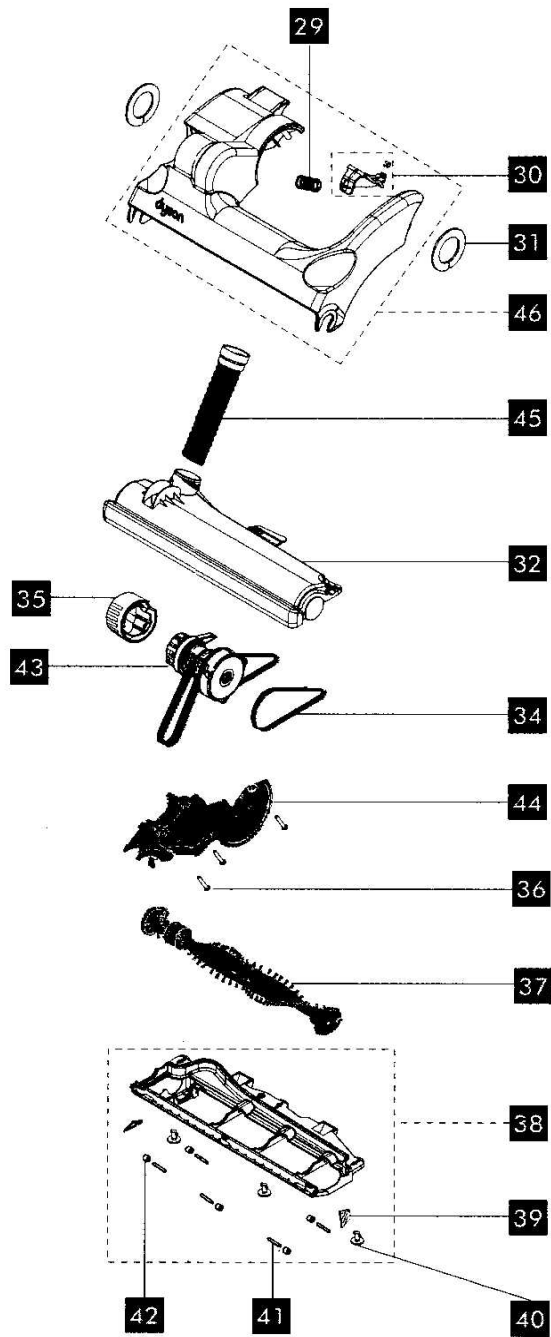

Model DC14

Diagram Number	Part #	Description
1	DY-90865601	STEEL DUCT LOWER MOTOR COVER ASSEMBLY (STEEL/LAV/TRANS VIOLET (ANIMAL), STEEL/SCARLET /TRANS VIOLET (LOW REACH) , STEEL/PURPLE /SCARLET (FULL GEAR)
1A	DY-90865602	DARK STEEL DUCT LOWER MOTOR COVER ASSEMBLY (STEEL/STEEL/TRANS VIOLET (COMPLETE)
1B	DY-90865603	INK BLUE LOWER MOTOR COVER ASSEMBLY (STEEL/INK BLUE TRANS ORANGE (FULL ACCESS)
2	DY-90806201	SPADE CONNECTOR BOOT (QTY 5)
3	DY-90141701	TERMINAL BOOT
4	DY-90751701	GREY CABLE PROTECTOR
5	FA-3035	SILVER POWERCORD ASSEMBLY
7	DY-90819401	INTERNAL POWER CORD
8	DY-90424306	STEEL/LAVENDER U BEND ASSEMBLY (STEEL/LAV /TRANS VIOLET (ANIMAL)
8A	DY-90424308	STEEL/PURPLE FLECK U BEND ASSEMBLY (STEEL/PURPLE/SCARLET (FULL GEAR)
8B	DY-90424313	STEEL/STEEL U BEND ASSEMBLY (STEEL/STEEL/TRANS VIOLET (COMPLETE)
8C	DY-90424315	STEEL/INK BLUE U BEND ASSEMBLY (STEEL/INK BLUE TRANS ORANGE (FULL ACCESS)