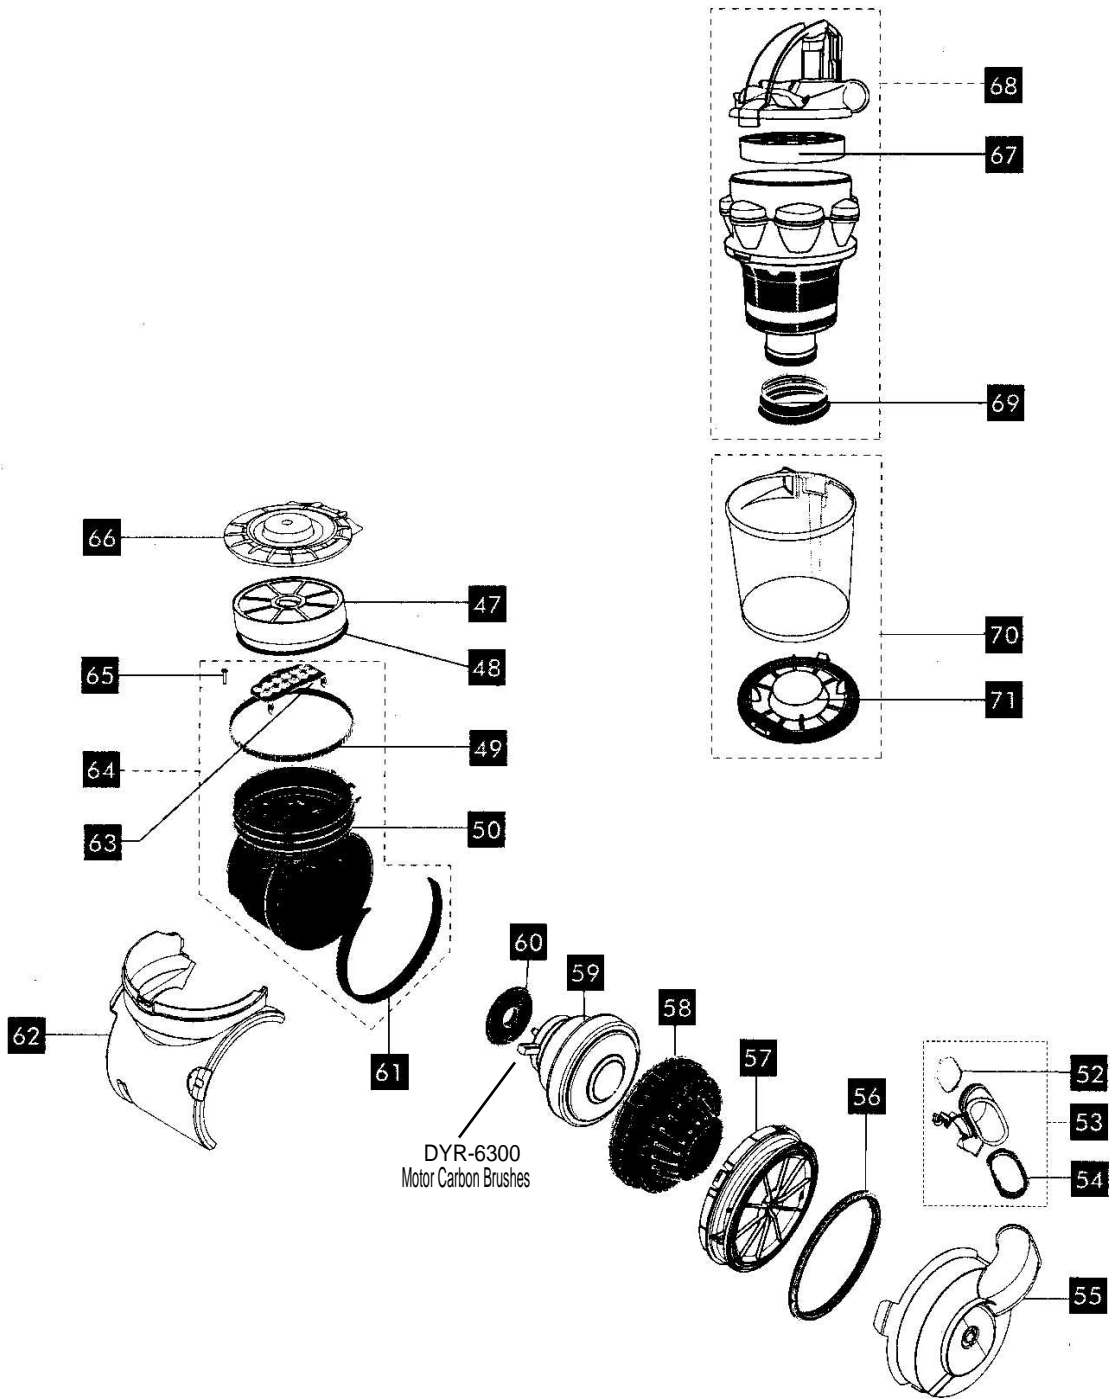

Model DC14

Diagram Number	Part #	Description
1	DY-90865601	STEEL DUCT LOWER MOTOR COVER ASSEMBLY (STEEL/LAV/TRANS VIOLET (ANIMAL), STEEL/SCARLET /TRANS VIOLET (LOW REACH) , STEEL/PURPLE /SCARLET (FULL GEAR)
1A	DY-90865602	DARK STEEL DUCT LOWER MOTOR COVER ASSEMBLY (STEEL/STEEL/TRANS VIOLET (COMPLETE)
1B	DY-90865603	INK BLUE LOWER MOTOR COVER ASSEMBLY (STEEL/INK BLUE TRANS ORANGE (FULL ACCESS)
2	DY-90806201	SPADE CONNECTOR BOOT (QTY 5)
3	DY-90141701	TERMINAL BOOT
4	DY-90751701	GREY CABLE PROTECTOR
5	FA-3035	SILVER POWERCORD ASSEMBLY
7	DY-90819401	INTERNAL POWER CORD
8	DY-90424306	STEEL/LAVENDER U BEND ASSEMBLY (STEEL/LAV /TRANS VIOLET (ANIMAL)
8A	DY-90424308	STEEL/PURPLE FLECK U BEND ASSEMBLY (STEEL/PURPLE/SCARLET (FULL GEAR)
8B	DY-90424313	STEEL/STEEL U BEND ASSEMBLY (STEEL/STEEL/TRANS VIOLET (COMPLETE)
8C	DY-90424315	STEEL/INK BLUE U BEND ASSEMBLY (STEEL/INK BLUE TRANS ORANGE (FULL ACCESS)