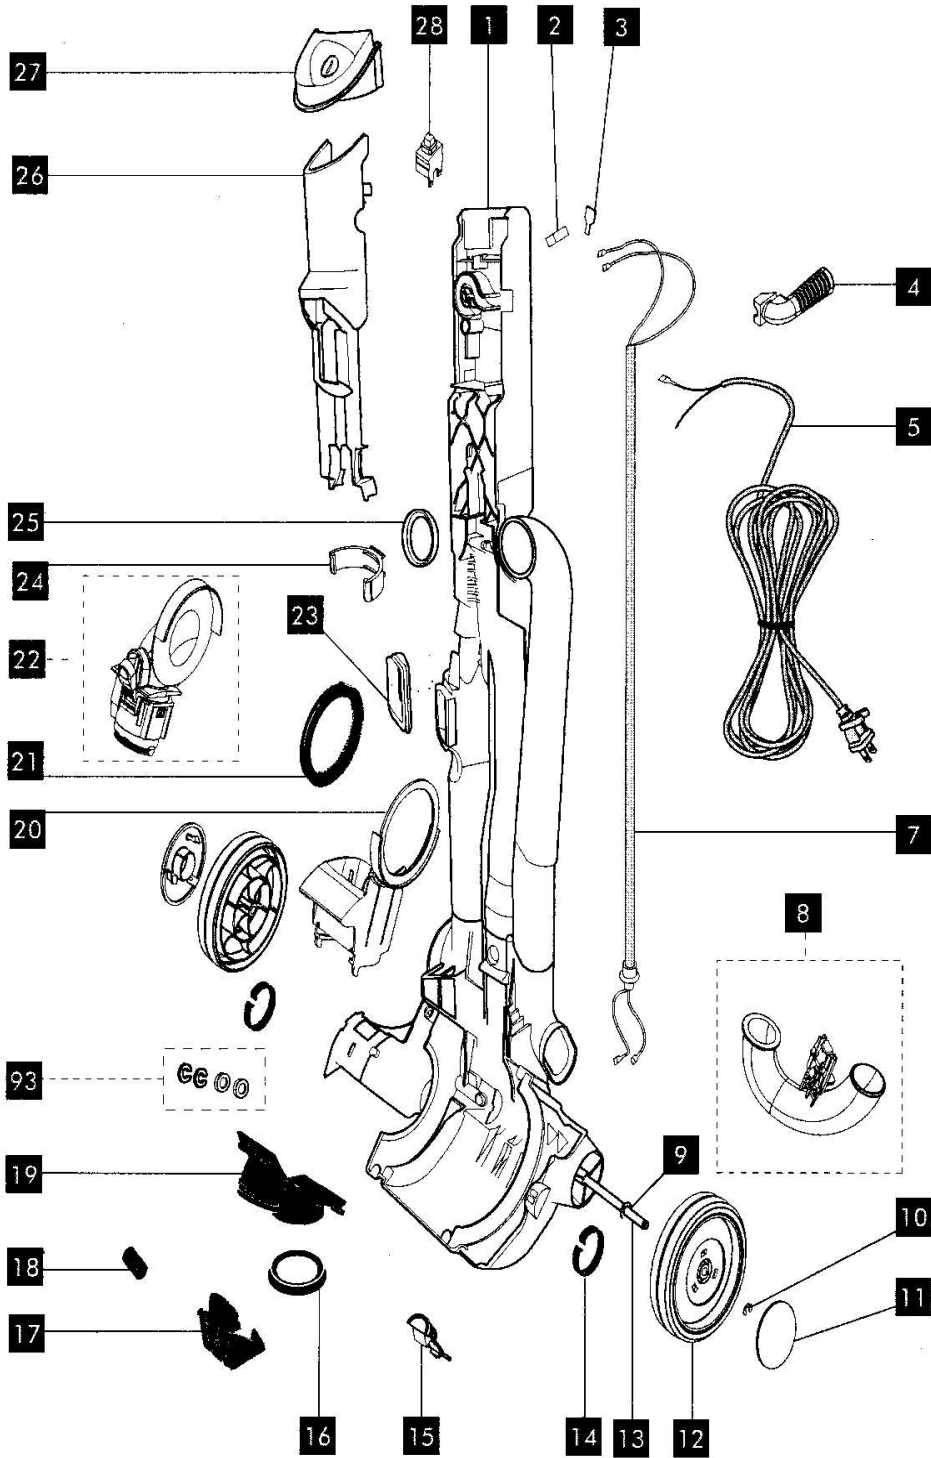

Model DC14

Diagram Number	Part #	Description
1	DY-90865601	STEEL DUCT LOWER MOTOR COVER ASSEMBLY (STEEL/LAV/TRANS VIOLET (ANIMAL), STEEL/SCARLET /TRANS VIOLET (LOW REACH) , STEEL/PURPLE /SCARLET (FULL GEAR)
1A	DY-90865602	DARK STEEL DUCT LOWER MOTOR COVER ASSEMBLY (STEEL/STEEL/TRANS VIOLET (COMPLETE)
1B	DY-90865603	INK BLUE LOWER MOTOR COVER ASSEMBLY (STEEL/INK BLUE TRANS ORANGE (FULL ACCESS)
2	DY-90806201	SPADE CONNECTOR BOOT (QTY 5)
3	DY-90141701	TERMINAL BOOT
4	DY-90751701	GREY CABLE PROTECTOR
5	FA-3035	SILVER POWERCORD ASSEMBLY
7	DY-90819401	INTERNAL POWER CORD
8	DY-90424306	STEEL/LAVENDER U BEND ASSEMBLY (STEEL/LAV /TRANS VIOLET (ANIMAL)
8A	DY-90424308	STEEL/PURPLE FLECK U BEND ASSEMBLY (STEEL/PURPLE/SCARLET (FULL GEAR)
8B	DY-90424313	STEEL/STEEL U BEND ASSEMBLY (STEEL/STEEL/TRANS VIOLET (COMPLETE)
8C	DY-90424315	STEEL/INK BLUE U BEND ASSEMBLY (STEEL/INK BLUE TRANS ORANGE (FULL ACCESS)