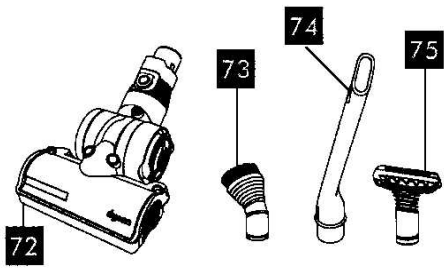

Model DC14

Diagram Number	Part #	Description
1	DY-90865601	STEEL DUCT LOWER MOTOR COVER ASSEMBLY (STEEL/LAV/TRANS VIOLET (ANIMAL), STEEL/SCARLET /TRANS VIOLET (LOW REACH) , STEEL/PURPLE /SCARLET (FULL GEAR)
1A	DY-90865602	DARK STEEL DUCT LOWER MOTOR COVER ASSEMBLY (STEEL/STEEL/TRANS VIOLET (COMPLETE)
1B	DY-90865603	INK BLUE LOWER MOTOR COVER ASSEMBLY (STEEL/INK BLUE TRANS ORANGE (FULL ACCESS)
2	DY-90806201	SPADE CONNECTOR BOOT (QTY 5)
3	DY-90141701	TERMINAL BOOT
4	DY-90751701	GREY CABLE PROTECTOR
5	FA-3035	SILVER POWERCORD ASSEMBLY
7	DY-90819401	INTERNAL POWER CORD
8	DY-90424306	STEEL/LAVENDER U BEND ASSEMBLY (STEEL/LAV /TRANS VIOLET (ANIMAL)
8A	DY-90424308	STEEL/PURPLE FLECK U BEND ASSEMBLY (STEEL/PURPLE/SCARLET (FULL GEAR)
8B	DY-90424313	STEEL/STEEL U BEND ASSEMBLY (STEEL/STEEL/TRANS VIOLET (COMPLETE)
8C	DY-90424315	STEEL/INK BLUE U BEND ASSEMBLY (STEEL/INK BLUE TRANS ORANGE (FULL ACCESS)