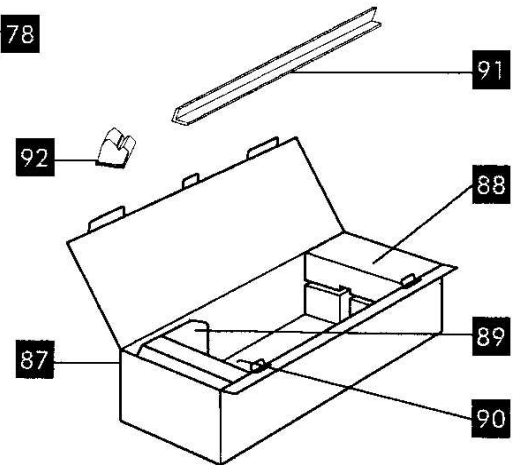

Model DC14

Diagram Number	Part #	Description
1	DY-90865601	STEEL DUCT LOWER MOTOR COVER ASSEMBLY (STEEL/LAV/TRANS VIOLET (ANIMAL), STEEL/SCARLET /TRANS VIOLET (LOW REACH) , STEEL/PURPLE /SCARLET (FULL GEAR)
1A	DY-90865602	DARK STEEL DUCT LOWER MOTOR COVER ASSEMBLY (STEEL/STEEL/TRANS VIOLET (COMPLETE)
1B	DY-90865603	INK BLUE LOWER MOTOR COVER ASSEMBLY (STEEL/INK BLUE TRANS ORANGE (FULL ACCESS)
2	DY-90806201	SPADE CONNECTOR BOOT (QTY 5)
3	DY-90141701	TERMINAL BOOT
4	DY-90751701	GREY CABLE PROTECTOR
5	FA-3035	SILVER POWERCORD ASSEMBLY
7	DY-90819401	INTERNAL POWER CORD
8	DY-90424306	STEEL/LAVENDER U BEND ASSEMBLY (STEEL/LAV /TRANS VIOLET (ANIMAL)
8A	DY-90424308	STEEL/PURPLE FLECK U BEND ASSEMBLY (STEEL/PURPLE/SCARLET (FULL GEAR)
8B	DY-90424313	STEEL/STEEL U BEND ASSEMBLY (STEEL/STEEL/TRANS VIOLET (COMPLETE)
8C	DY-90424315	STEEL/INK BLUE U BEND ASSEMBLY (STEEL/INK BLUE TRANS ORANGE (FULL ACCESS)