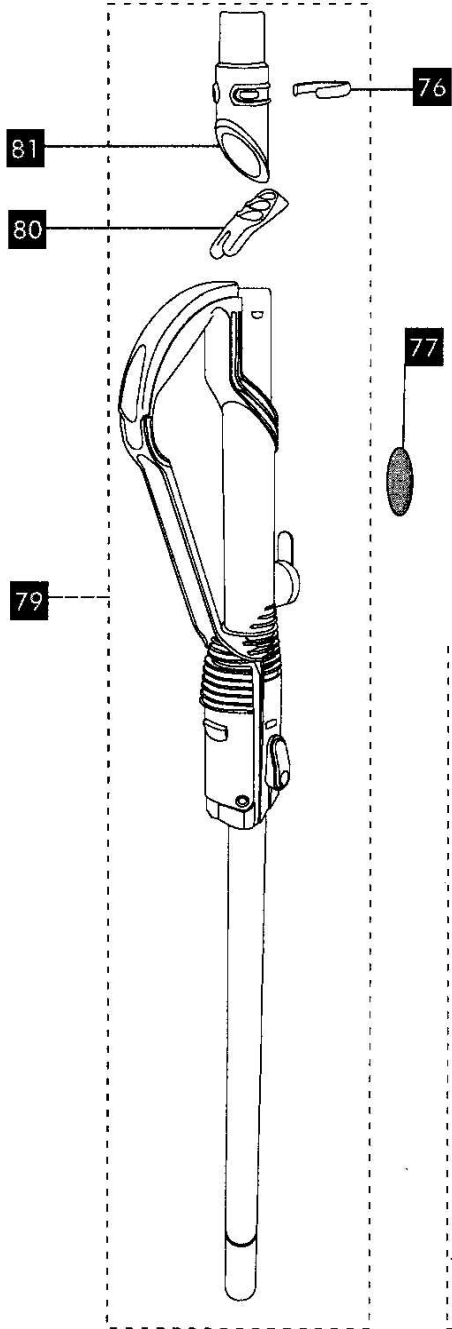

Model DC14

Diagram Number	Part #	Description
1	DY-90865601	STEEL DUCT LOWER MOTOR COVER ASSEMBLY (STEEL/LAV/TRANS VIOLET (ANIMAL), STEEL/SCARLET /TRANS VIOLET (LOW REACH) , STEEL/PURPLE /SCARLET (FULL GEAR)
1A	DY-90865602	DARK STEEL DUCT LOWER MOTOR COVER ASSEMBLY (STEEL/STEEL/TRANS VIOLET (COMPLETE)
1B	DY-90865603	INK BLUE LOWER MOTOR COVER ASSEMBLY (STEEL/INK BLUE TRANS ORANGE (FULL ACCESS)
2	DY-90806201	SPADE CONNECTOR BOOT (QTY 5)
3	DY-90141701	TERMINAL BOOT
4	DY-90751701	GREY CABLE PROTECTOR
5	FA-3035	SILVER POWERCORD ASSEMBLY
7	DY-90819401	INTERNAL POWER CORD
8	DY-90424306	STEEL/LAVENDER U BEND ASSEMBLY (STEEL/LAV /TRANS VIOLET (ANIMAL)
8A	DY-90424308	STEEL/PURPLE FLECK U BEND ASSEMBLY (STEEL/PURPLE/SCARLET (FULL GEAR)
8B	DY-90424313	STEEL/STEEL U BEND ASSEMBLY (STEEL/STEEL/TRANS VIOLET (COMPLETE)
8C	DY-90424315	STEEL/INK BLUE U BEND ASSEMBLY (STEEL/INK BLUE TRANS ORANGE (FULL ACCESS)