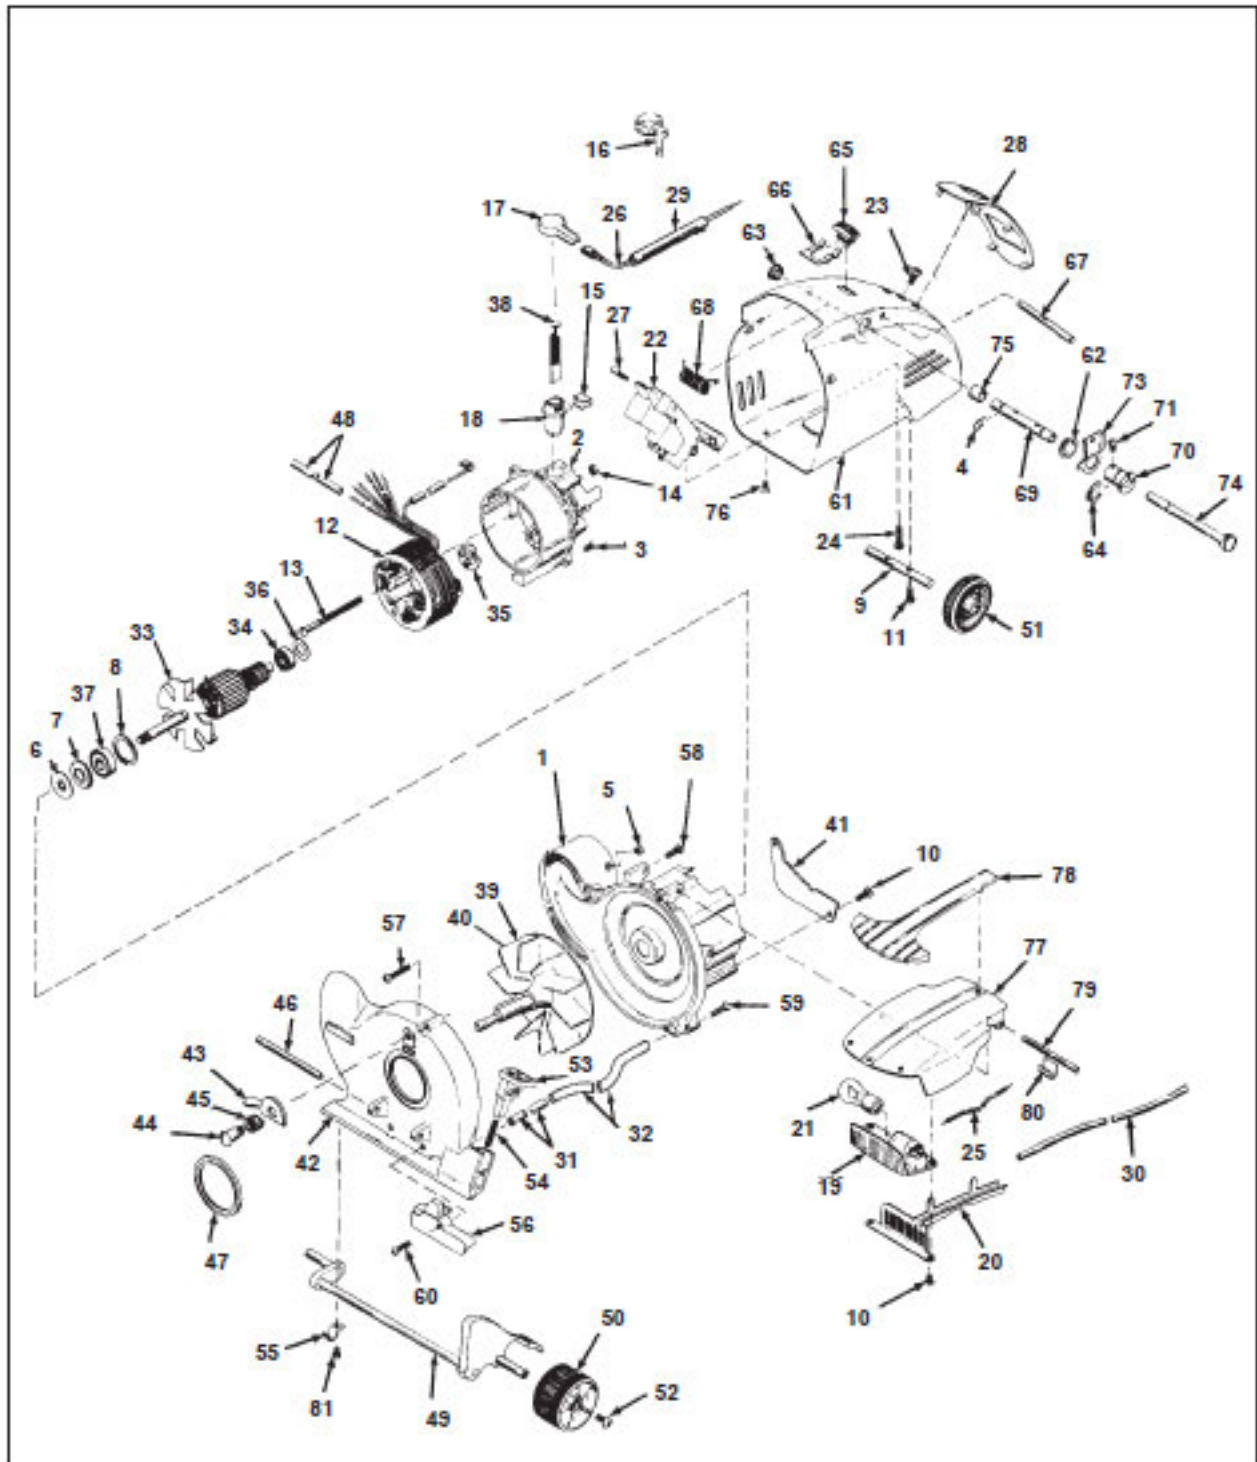

KIRBY Original

Model 2CB CLASSIC III

Original **KIRBY**

Model 2CB CLASSIC III

KEY	PART NO.	DESCRIPTION	KEY	PART NO.	DESCRIPTION
1	K-100076	Motor Casting	42	K-120076	Fan Case
2	K-100180	Motor Bell Housing	43	K-121056	Nozzle Lock
3	K-100276	Bell Housing Screw	44	K-1211	Nozzle Lock Screw
4	K-1005	Handle Fork Pin Spring Clip	45	K-1212	Nozzle Lock Spring
5	K-100656	Emtor Connector Pin	46	K-121656	Nozzle Attachment Shaft
6	K-100773	Front Bearing Seal	47	K-122068	Nozzle Seal Ring
7	K-100873	Front Bearing Seal Retainer	48	K-124586	Insulation Tube
8	K-101076	Front Bearing Retainer Ring	49	K-131673	Front Bracket Shaft
9	K-102089	Rear Wheel Shaft	50	K-131976	Front Wheel Red
10	K-102168	Headlight Axle Clamp Screw	51	K-132076	Rear Wheel Red
11	K-102269	Rear Axle Screw	52	K-1321	Wheel Mounting Screw
12	K-103973	Field	53	K-631589	Ratchet Lock
13	K-104673	Field Screw	54	K-1331	Ratchet Lock Spring
14	K-104773	Field Screw Nut	55	K-134073	Front Shaft Clamp
15	K-106859	Commutator Brush Retainer Clip	56	K-134380	Speed Switch
16	K-107173	Commutator Brush Cap	57	K-134673	Fan Housing Screw Long
17	K-107185	Commutator Brush Cap	58	K-134076	Fan Housing Screw Short
18	K-107276	Commutator Brush Holder	59	K-135860	Fan Housing/Motor Housing Screw
19	K-108973	Headlight Lens Assembly	60	K-135373	Speed Switch Mounting Screw
20	K-109073	Lens Wire Cover	61	K-135576	Motor Shell Housing
21	K-109273	Headlight Bulb	62	K-135860	Shell Bushing Large
22	NLA	Foot Switch Red (Order K-110578)	63	K-135960	Shell Bushing Small
23	K-110673	Foot Switch Top Screw	64	K-136373	Bushing Spring Clip
24	K-110773	Foot Switch Bottom Screw	65	K-136676	Lock Button Red
25	K-110873	Headlight Wire White	66	K-136759	Lock Button Spring
26	K-110985	Black Wire W/Terminal	67	K-136959	Handle Lock Shaft
27	K-111180	Foot Switch Clip	68	K-137073	Handle Fork Spring
28	K-111276	Scuff Plate Red	69	K-137173	Handle Fork Spring Shaft
29	K-111573	Brush Lead Tube Black	70	K-137273	Handle Fork Spring Bushing
30	K-111676	Headlight Tubing White	71	K-137373	Handle Fork Spring Bushing Screw
31	K-111873	Speed Switch Lead Tube	72	K-137456	Handle Fork Spring Washer
32	K-111973	Speed Switch Lead Tube	73	K-137556	Handle Fork Spring Yoke
33	K-114973	Armature	74	K-137879	Handle Fork Pin
34	K-115573	Rear Bearing	75	K-137973	Handle Fork Oilite Bearing
35	K-115674	Rear Bearing Spring	76	K-138470	Motor Shell Mounting Screw
36	K-115774	Rear Bearing Washer	77	K-160076	Headlight Cap Complete Red
37	K-116073	Front Bearing	78	K-161976	Headlight Bumper Red
38	K-118076	Commutator Carbon Brush	79	K-163156	Headlight Cap Hinge Pin
39	NLA	Fan Complete Metal	80	K-163259	Headlight Spring Cover Clip
40	K-119076	Fan Complete Lexan	81	K-193281	Front Axle Clamp Screw
41	K-119276	Motor Vent Seal			