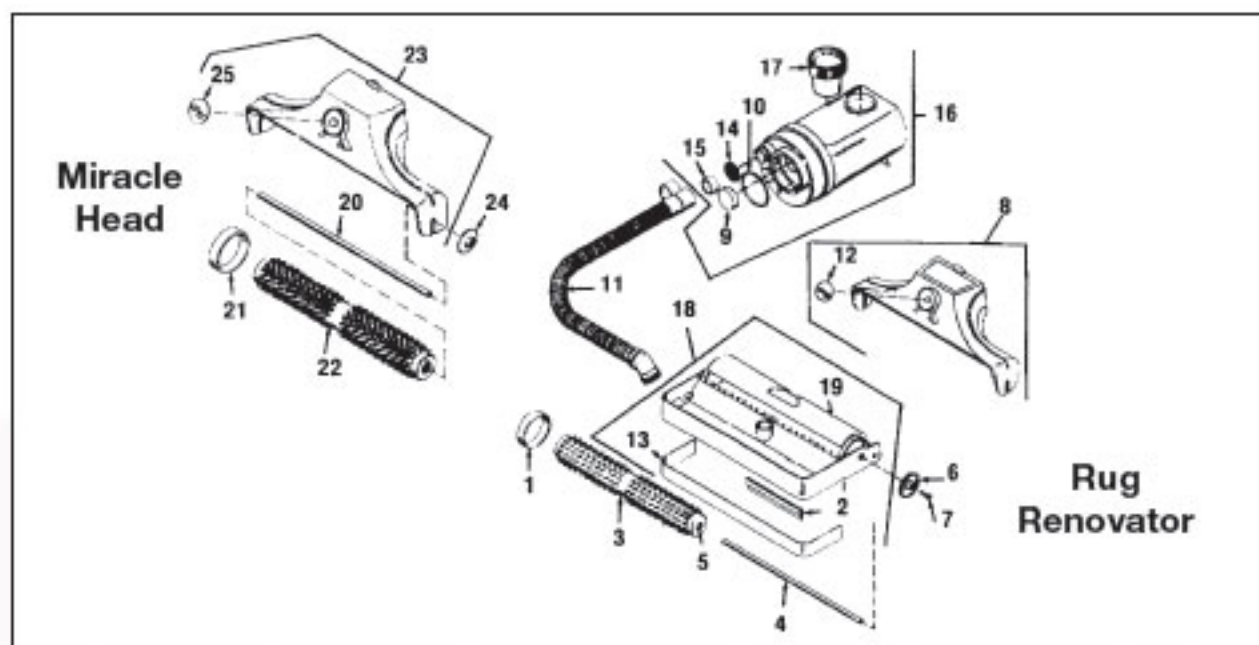

Original **KIRBY**

Miracle Head & Rug Renovator D50-2HD

KEY	DESCRIPTION	D50/ 1CR	1CB/ 3CB	1HD	2HD	2HD
1	Belt	K-301289	K-301289	K-301289	K-301289	K-301289
2	Belt Baffle Strip	K-305201	K-305201	K-305201	K-305201	K-305201
3	Brush Renovator	K-305864	K-305864	K-305864	K-305864	K-305864
4	Brush Axle	K-306187	K-306187	K-306187	K-306187	K-306187
5	Brush Bearing	K-305987	K-305987	K-305987	K-305987	K-305987
6	Bumper			K-306384	K-306384	K-306384
7	Bumper Screw			K-306264	K-306264	K-306264
8	Casting	K-303269	K-303269	K-303188	K-303188	K-303188
9	Filter Sponge	K-307364	K-307364	K-307364	K-307364	K-307364
10	Gasket	K-188087	K-188087	K-188087	K-188087	K-188087
11	Hose	K-308084	K-308084	K-308084	K-308084	K-308084
12	Label	N/A	K-303984	K-303981	K-303984	K-303988
13	Suds Leveler	K-305484	K-305484	K-305484	K-305484	K-305484
14	Suds Screen	K-307581	K-307581	K-307581	K-307581	K-307581
15	Suds Screen Retainer	K-307665	K-307665	K-307665	K-307665	K-307665
16	Tank Complete W/Cup	K-306784	K-306784	K-306784	K-306784	K-306784
17	Tank Cup	K-308984	K-308984	K-308984	K-308984	K-308984
18	Tray Less Brush	K-304784	K-304784	K-304784	K-304784	K-304784
19	RR Plastic Shield	K-304484	K-304484	K-304484	K-304484	K-304484
20	Axle Shaft	K-3020	K-3020	K-3020	K-3020	K-3020
21	Belt	K-301289	K-301289	K-301289	K-301289	K-301289
22	Brush Miracle Head	K-300965	K-300965	K-300965	K-300965	K-300965
23	Casting	NLA	NLA	K-303188	K-303188	K-303188
24	Casting 2CB/3CB		NLA			
	Bumper W/Screw	K-302179	K-302179			
	Bumper Only			K-306384	K-306384	K-306384
	Screw Only			K-306264	K-306264	K-306264
25	Belt Lifter Label		K-303988	K-303988	K-303988	K-303988

NLA = No Longer Available

KIRBY IS CONSOLIDATING PARTS
COLORS ON OLDER MODELS