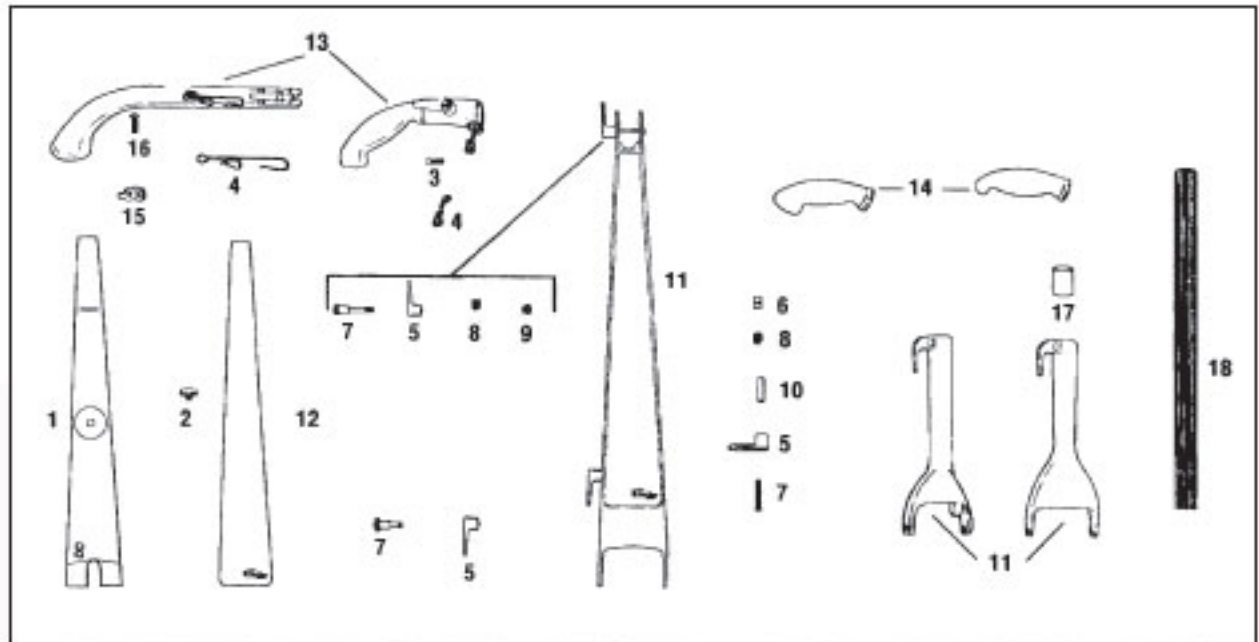

Original **KIRBY**

Handle Group 505-3CB

KEY	DESCRIPTION	505-508	516-517	DUAL 90 D90 (GREEN)	CLASSIC 1CR (BROWN)	OMEGA 1CB (ROSEWOOD)	CLASSIC III 2CB (RED)	TRADITION 3CB (BLUE)				
		509-510	518-519						511-512	560-561	513-514	562-VII
		515	D50									
1	Back Cover	N/A	N/A	N/A	K-174573	K-174573	K-174576	K-174579				
2	Back Cover Screw	N/A	N/A	N/A	K-174973	K-174973	K-174976	K-174979				
3	Clamp Screw	K-1714	K-1714	N/A	N/A	N/A	N/A	N/A				
4	Cord/Bag Hook	N/A	N/A	K-173676	K-173676	K-173676	K-173676	K-173676				
5	Cord Swivel Hook	K-1717	K-1717	K-173867	K-173867	K-173867	K-173876	K-173879				
6	Cord Swivel Hook Flat Nut	K-1708	K-1708	N/A	N/A	N/A	N/A	N/A				
7	Cord Swivel Hook Screw	K-1709	K-1709	K-174067	K-174067	K-174067	K-174067	K-174067				
8	Cord Swivel Hook Spring	K-1706	K-1706	K-174167	K-174167	K-174167	K-174167	K-174167				
9	Cord Swivel Hook Stud Nut	N/A	N/A	K-175168	K-175168	K-175168	K-175168	K-175168				
10	Cord Swivel Hook Tube	K-1707	K-1707	N/A	N/A	N/A	N/A	N/A				
11	Fork	K-1725	K-172556	K-173067	K-173073	K-173073	K-173076	K-175079				
12	Front Label	N/A	N/A	K-174367	K-174373	K-174373	K-174376	K-174379				
13	Grip Complete	K-172762	K-172762	K-173367	K-173369	K-173373	K-173377	K-173379				
14	Grip Cover	K-1712	K-171263	N/A	N/A	N/A	N/A	N/A				
15	Hook Retainer	N/A	N/A	K-175276	K-175276	K-175276	K-175276	K-175276				
16	Hook Retainer Screw	N/A	N/A	K-175376	K-175376	K-175376	K-175376	K-175376				
17	Insulator Cup	K-172159	K-172159	N/A	N/A	N/A	N/A	N/A				
18	Middle Tube	K-170058	K-170058	N/A	N/A	N/A	N/A	N/A				
19	Shoulder Hook Screw	N/A	N/A	K-174467	K-174467	K-174467	K-174467	K-174467				

KIRBY IS CONSOLIDATING PARTS
COLORS ON OLDER MODELS