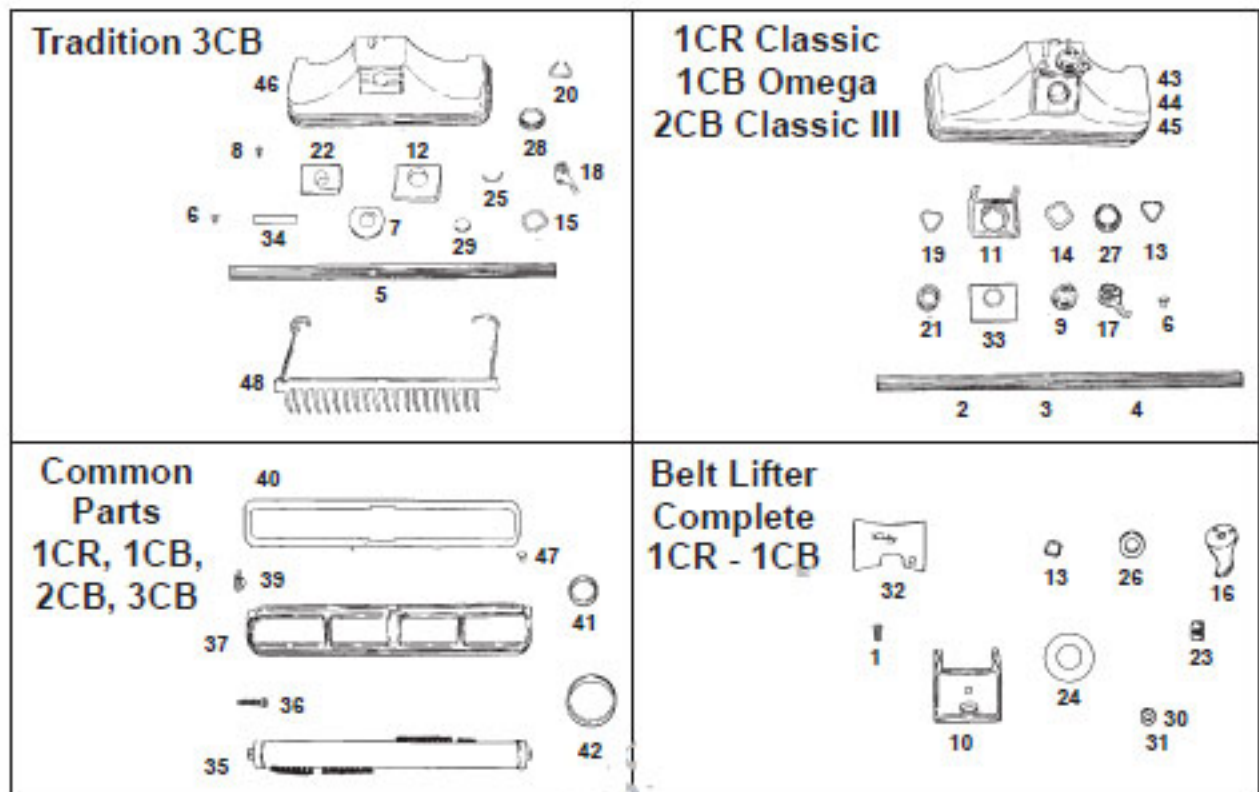

NLA = No Longer Available

Original **KIRBY**

Rug Nozzle Models, 1CR CLASSIC Brown, 1CB OMEGA Rosewood, 2CB CLASSIC III Red, 3CB TRADITION Blue,

KEY	PART NO.	DESCRIPTION	KEY	PART NO.	DESCRIPTION
1	K-134758	Belt Lifter, Fan Housing Screw	26	K-145469	Belt Lifter Bearing
2	K-140489	Nozzle Bumper Brown	27	K-145478	Belt Lifter Bearing White
3	K-140473	Nozzle Bumper Rosewood	28	K-145479	Belt Lifter Bearing
4	K-140476	Nozzle Bumper Red	29	K-145879	Belt Lifter Lens
5	K-140479	Nozzle Bumper Blue	30	K-145889	Belt Lifter Thin Spacer
6	K-140889	Nozzle Bumper Rivet	31	K-145969	Belt Lifter Thick Spacer
7	K-141079	Belt Lifter Bearing	32	K-146373	Belt Lifter
8	K-143079	Belt Lifter Stop Rivet			Insert Label Rosewood
9	K-143179	Air Adjusting Plate	33	K-146376	Belt Lifter Label Red
10	K-144089	Belt Lifter Casting	34	K-146379	Belt Lifter Label Blue
11	K-144076	Belt Lifter Casting	35	K-152575	Brush Roll Complete
12	K-144079	Belt Lifter Casting	36	NLA	Brush Adjusting Screw
13	NLA	Belt Lifter Wave Washer (Order K-144178)	37	K-154479	Rug Plate and Gasket
14	K-144178	Belt Lifter Spring Washer	38	K-1545	Headlight Bumper Rivet (Not Shown)
15	K-144179	Belt Lifter Spring Washer	39	K-154769	Rug Plate Hinge
16	K-144273	Belt Lifter Hook	40	K-154870	Rug Plate Gasket
17	K-144276	Belt Lifter Hook	41	K-155281	Brush Thread Guard
18	K-144279	Belt Lifter Hook	42	K-159058	Brush Belt
19	K-144478	Belt Lifter Spring Clip	43	K-159570	Nozzle Complete Less Brush Brown
20	K-144479	Belt Lifter Spring Clip	44	K-159573	Nozzle Complete Less Brush Rosewood
21	K-144576	Belt Lifter Cap Lens	45	K-159576	Nozzle Complete Less Brush Red
22	K-144579	Belt Lifter Lens Holder	46	K-159579	Nozzle Complete Less Brush Blue
23	K-144889	Belt Lifter Assembly Nut	47	K-1864	Rug Plate Hinge Rivet
24	K-145389	Belt Lifter Indicator Label	48	NLA	Shag Rake Complete Blue
25	K-145379	Belt Lifter Lens Clip			