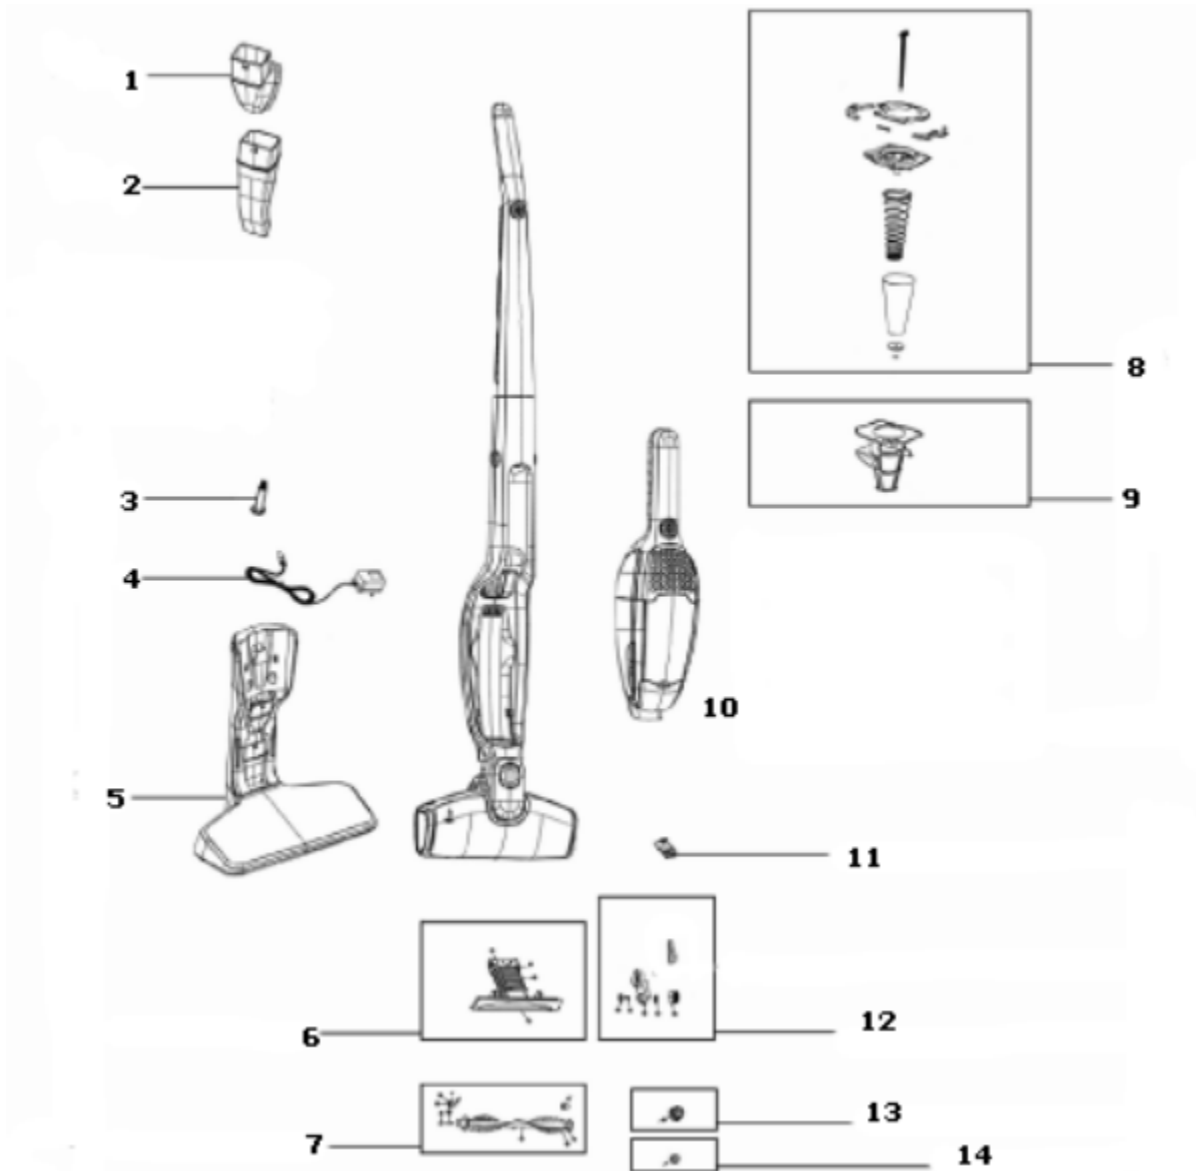

Parts - EL1014A

Ref #	Part	Description	Comments	Qty
1	100770600142010	BRUSH & BRISTLE		
2	100470600361010	CREVICE TOOL		
3	1180693	SCREW		
	1180710	LOCK SCREW NUT		
4	400067060030	ADAPTOR		
5	987061003	CHARGING STATION CABINET		
6	987061016	HOSE CONNECTION		
7	987061004	BRUSHROLL COMPLETE		
8	63360	FILTER ASSEMBLY		
9	100470600101010	FILTER FRAME OUTER		
10	80520-6	HAND VAC ASSEMBLY		
11	100470600551010	BRUSHROLL COVER		
12	987061014	KIT DRIVE BELT		
13	987061018	WHEEL KIT LARGE		
14	987061017	WHEEL KIT SMALL		
	500147060010	BELT		