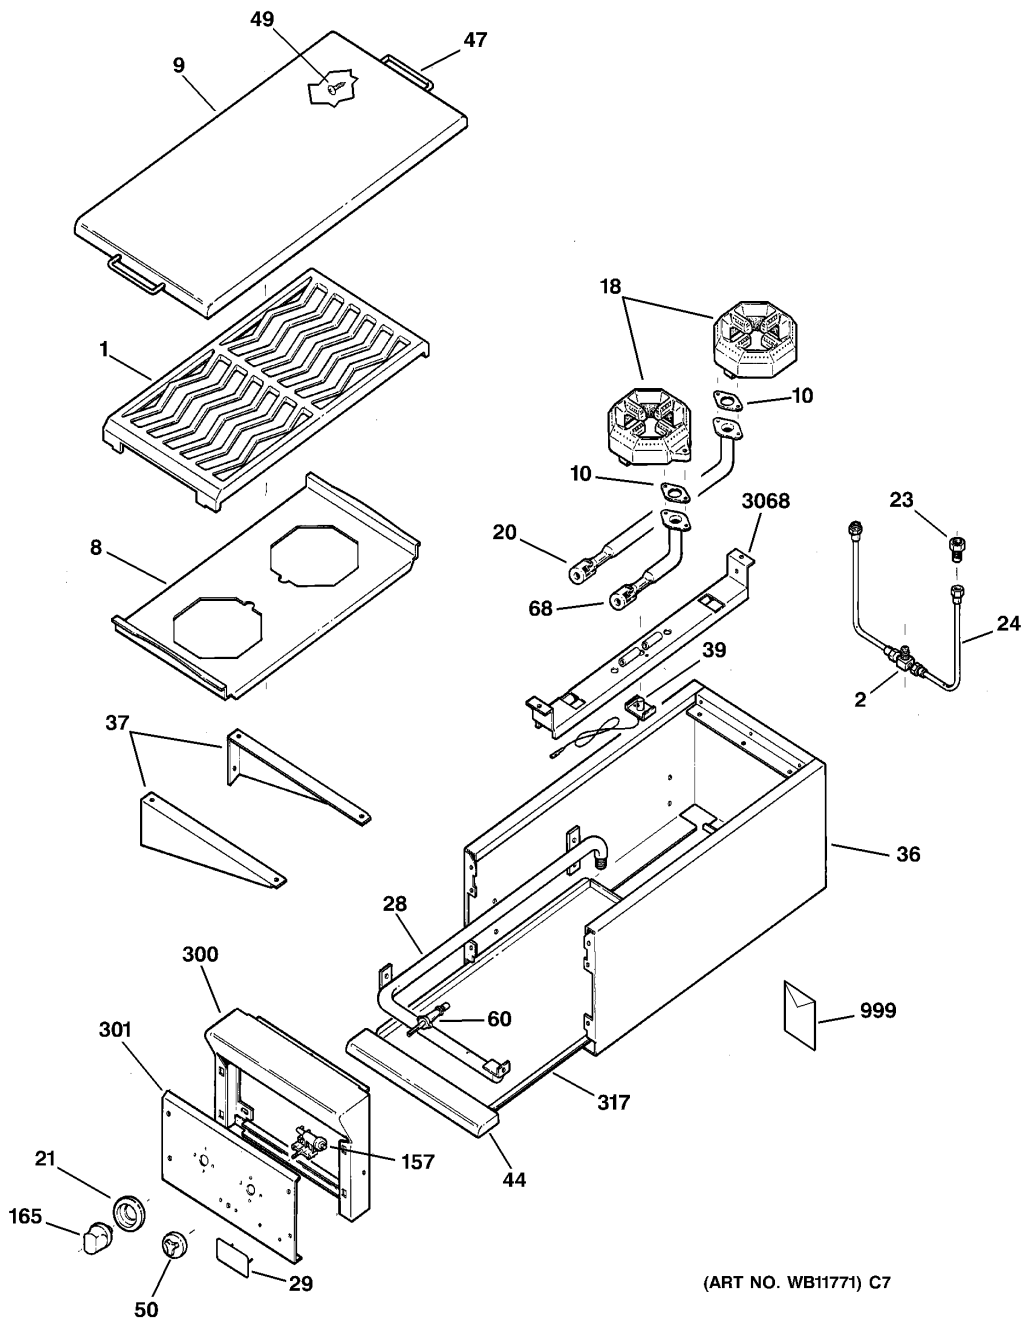

ZX2 NYSS » BURNER

(ART NO. WB11771) C7

ZX2NYSS » BURNER

#	Part Number	Description	Qty
1	WB49X5591	TOP GRATE	1
2	WB02X10463	FLARE T	1
8	WB32X10005	AREATION PAN	1
9	WB07X10105	BURNER COVER	1
10	WB02X8600	VENTURI GASKET	2
18	WB28X10006	HEX BURNER	2
20	WB38X10006	VENTURI LONG	1
21	WB07X7391	BEZEL BLACK	1
23	WB02X10378	FLARED ADAPTER	1
24	WB21X10010	REGULATOR-N.G.	1
28	WB02X10461	MANIFOLD	1
29	WB01X10070	CLIP LOGO	1
29	WB02X10353	MONOGRAM LOGO	1
36	WB36X10024	SIDE PANEL L/H	1
36	WB36X10025	SIDE PANEL R/H	1
37	WB02X10465	SUPPORT BKTS R/H	1
37	WB02X10466	SUPPORT BKTS L/H	1
39	WB02X10462	ELECTRODE ASM	1
44	WB15X10015	DRIP PAN HANDLE	1
47	WB15X5233	HANDLE COVER	2
49	WB01X10250	SCREW COVER HANDLE	4
50	WB03X10016	KNOB IGNITER ROTARY	1
60	WB21X10015	SMOKER VALVE	1
68	WB38X10007	VENTURI SHORT	1
157	WB02X10385	ROTARY IGNITER	1
165	WB03X10015	GRILL KNOB	1
300	WB07X10107	LANDING LEDGE	1
301	WB07X10106	VALVE PANEL	1
317	WB32X10006	DRIP PAN	1
999	49-8842	USE AND CARE	1
3068	WB02X11107	BURNER HANGER	1