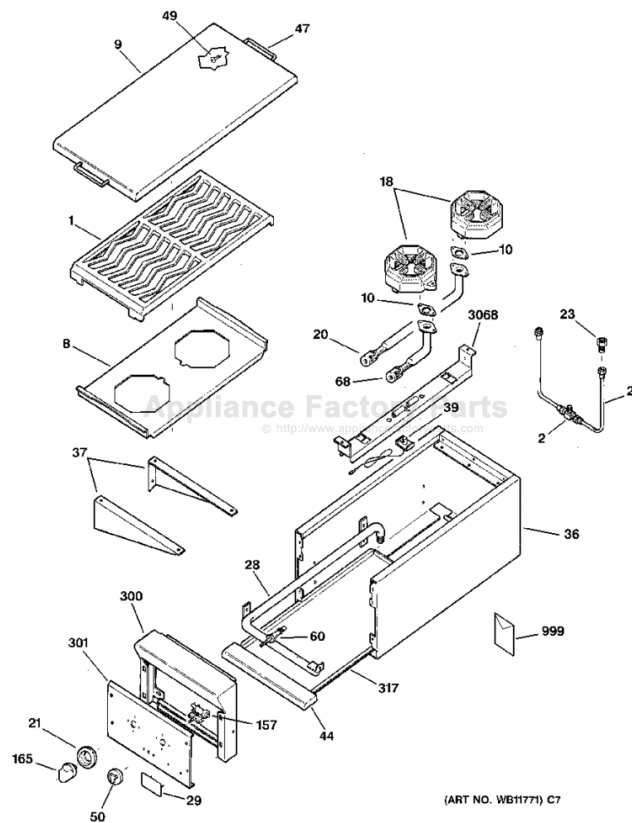

[Find Your GE Grill Parts - Select From 85 Models](#)

----- Manual continues below -----