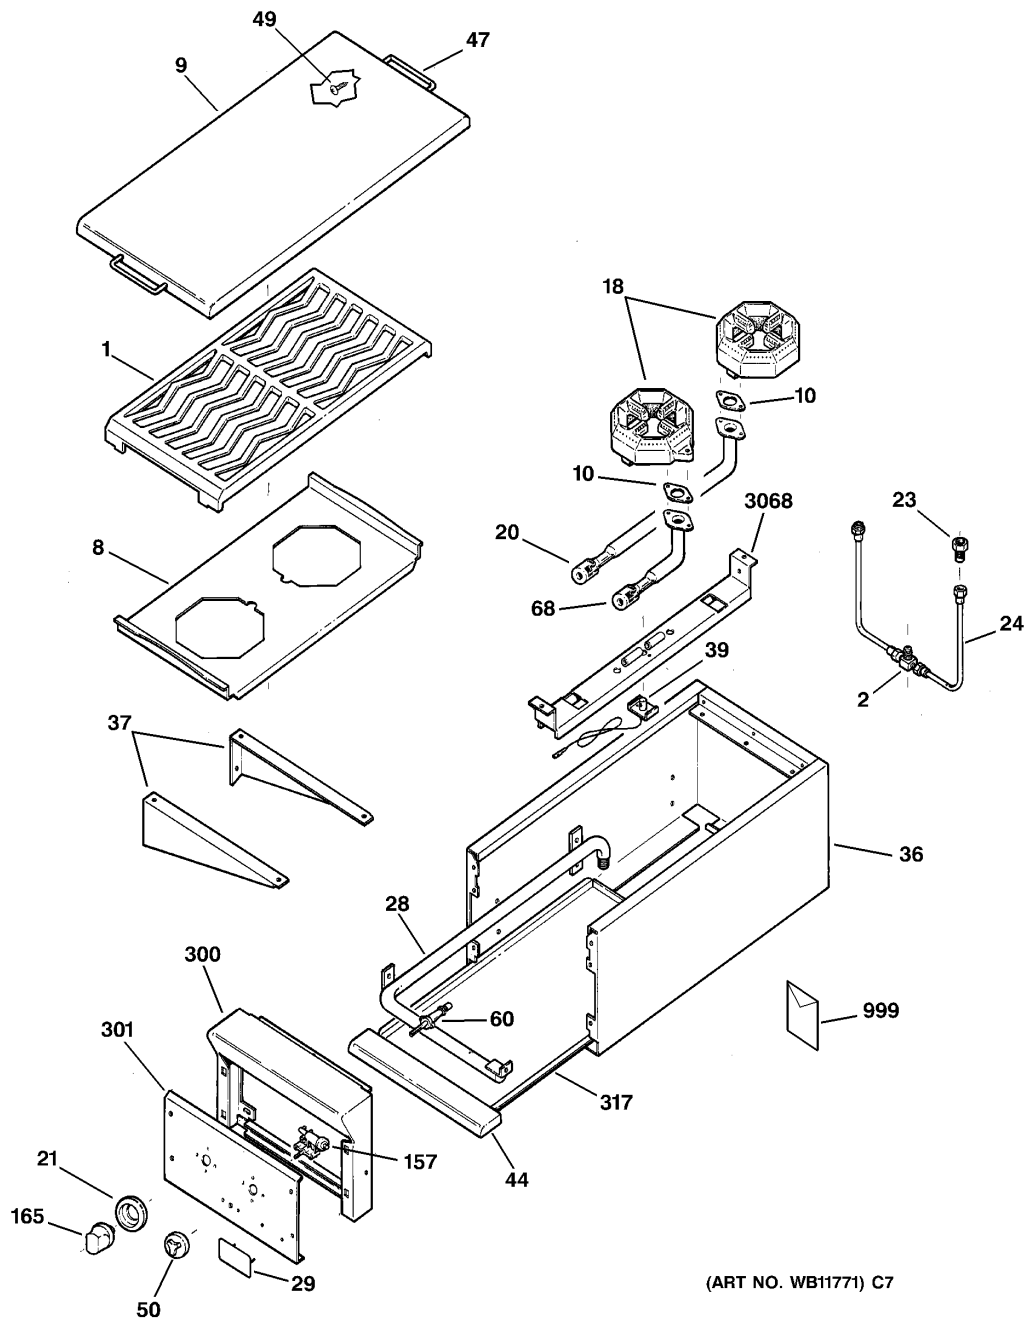

----- Manual continues below -----

ZX2 NYSS » BURNER

(ART NO. WB11771) C7

ZX2NYSS » BURNER

#	Part Number	Description	Qty
1	WB49X5591	TOP GRATE	1
2	WB02X10463	FLARE T	1
8	WB32X10005	AREATION PAN	1
9	WB07X10105	BURNER COVER	1
10	WB02X8600	VENTURI GASKET	2
18	WB28X10006	HEX BURNER	2
20	WB38X10006	VENTURI LONG	1
21	WB07X7391	BEZEL BLACK	1
23	WB02X10378	FLARED ADAPTER	1
24	WB21X10010	REGULATOR-N.G.	1
28	WB02X10461	MANIFOLD	1
29	WB01X10070	CLIP LOGO	1
29	WB02X10353	MONOGRAM LOGO	1
36	WB36X10024	SIDE PANEL L/H	1
36	WB36X10025	SIDE PANEL R/H	1
37	WB02X10465	SUPPORT BKTS R/H	1
37	WB02X10466	SUPPORT BKTS L/H	1
39	WB02X10462	ELECTRODE ASM	1
44	WB15X10015	DRIP PAN HANDLE	1
47	WB15X5233	HANDLE COVER	2
49	WB01X10250	SCREW COVER HANDLE	4
50	WB03X10016	KNOB IGNITER ROTARY	1
60	WB21X10015	SMOKER VALVE	1
68	WB38X10007	VENTURI SHORT	1
157	WB02X10385	ROTARY IGNITER	1
165	WB03X10015	GRILL KNOB	1
300	WB07X10107	LANDING LEDGE	1
301	WB07X10106	VALVE PANEL	1
317	WB32X10006	DRIP PAN	1
999	49-8842	USE AND CARE	1
3068	WB02X11107	BURNER HANGER	1