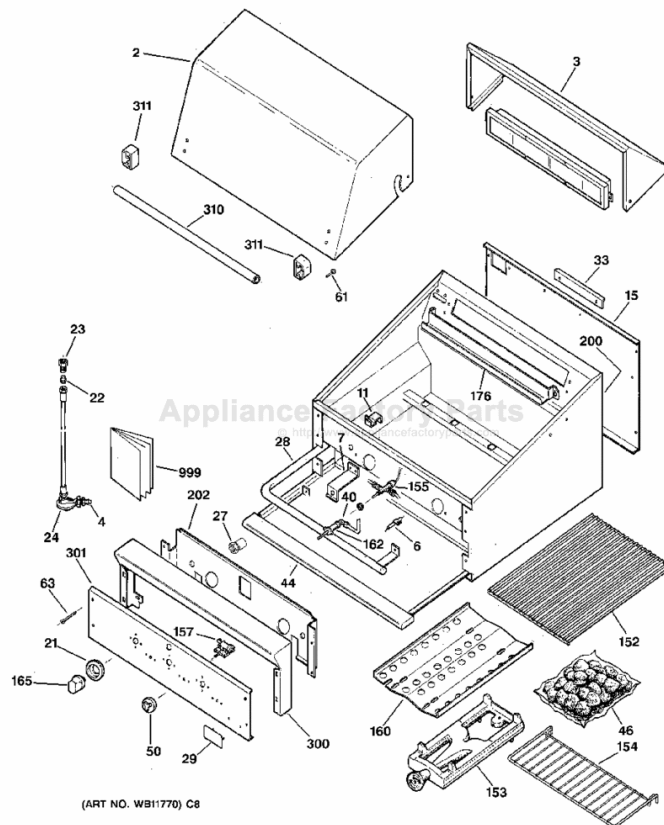

This Owner's Manual is provided and hosted by [Appliance Factory Parts](http://ApplianceFactoryParts.com).

GE ZGG27L20ASS Owner's Manual

[Shop genuine replacement parts for GE ZGG27L20ASS](#)

[Find Your GE Grill Parts - Select From 85 Models](#)

----- Manual continues below -----

ZGG27L20ASS » GAS GRILL PARTS

ZGG27L20ASS » GAS GRILL PARTS

#	Part Number	Description	Qty
2	WB63X10007	ROLL TOP LID	1
3	WB07X10077	BASE LID	1
4	WB01X10034	1/2 COUPLING	1
6	WB02X10430	ELECTRODE	1
7	WB02X10431	ELECTRODE BKT	1
11	WB02X10429	THERMOCOUPLE BRKT	1
15	WB49X10020	BACK PANEL	1
21	WB02X10383	BEZEL KNOB	1
22	WB01X10033	1/2 NIPPLE	1
23	WB02X10378	FLARED ADAPTER	1
24	WB02X10432	REGULATOR HOSE	1
27	WB21X5368	ORIFICE LP GRL/GRD	1
28	WB02X10433	MANIFOLD	1
29	WB02X10349	MONOGRAM LOGO	1
33	WB02X10426	LID STOP	1
40	WB02X8614	ELBOW	1
44	WB15X10011	DRIP PAN HANDLE	1
46	BUY LOCALLY	LAVA ROCK	1
50	WB03X10016	KNOB IGNITER ROTARY	1
61	WB01X10018	SHOULDER BOLT	4
63	WB01X10035	SCR 8-32X1" TX FL HD	2
152	WB49X10019	GRILL RACK	1
153	WB28X10025	H BURNER 27"	1
154	WB44X10020	WARMING RACK	1
155	WB21X10014	SAFETY VALVE	1
157	WB02X10385	ROTARY IGNITER	1
160	WB02X10434	LAVA ROCK SUPPORT	1
162	WB21X10013	CONTROL VALVE	1
165	WB03X10015	GRILL KNOB	1
176	WB32X10003	SMOKE TRAY	1
200	WB07X10078	SERVICE PANEL	1
202	WB07X10079	HEAT SHIELD	1
300	WB07X10076	LANDING LEDGE	1
301	WB07X10090	VALVE PANEL	1
310	WB15X10010	HANDLE	1
311	WB02X10375	HANDLE END CAP SPACER	1
999	49-8822	USE & CARE MANUAL	1