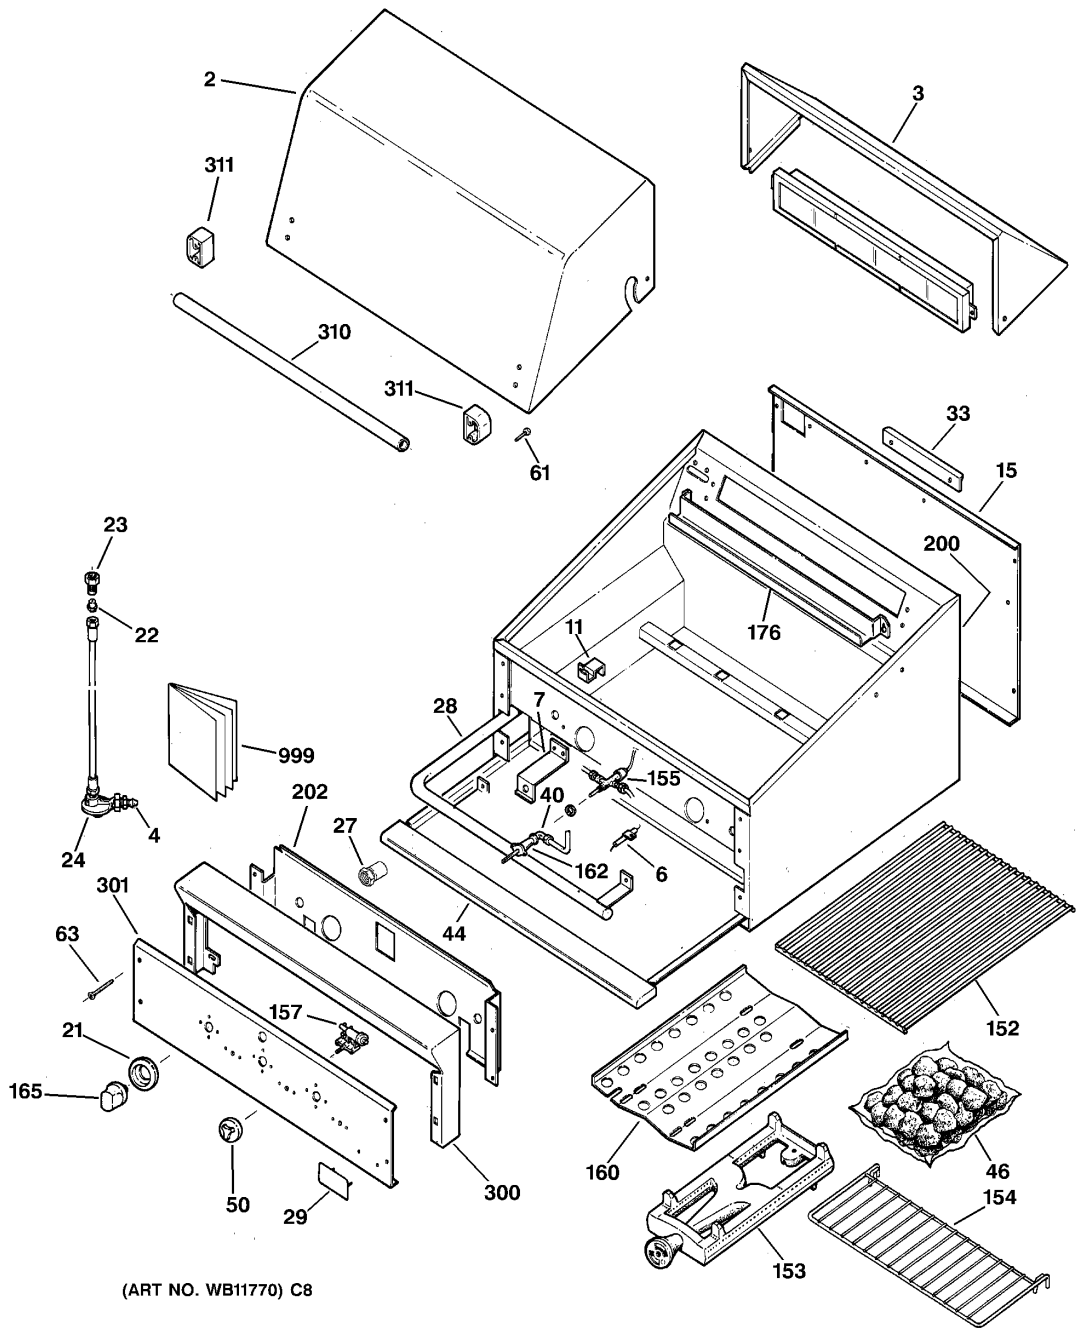

This Owner's Manual is provided and hosted by [Appliance Factory Parts](http://ApplianceFactoryParts.com).

GE ZGG27L20ASS Owner's Manual

[Shop genuine replacement parts for GE ZGG27L20ASS](#)

[Find Your GE Grill Parts - Select From 85 Models](#)

----- Manual continues below -----

ZGG27L20ASS » GAS GRILL PARTS

ZGG27L20ASS » GAS GRILL PARTS

#	Part Number	Description	Qty
2	WB63X10007	ROLL TOP LID	1
3	WB07X10077	BASE LID	1
4	WB01X10034	1/2 COUPLING	1
6	WB02X10430	ELECTRODE	1
7	WB02X10431	ELECTRODE BKT	1
11	WB02X10429	THERMOCOUPLE BRKT	1
15	WB49X10020	BACK PANEL	1
21	WB02X10383	BEZEL KNOB	1
22	WB01X10033	1/2 NIPPLE	1
23	WB02X10378	FLARED ADAPTER	1
24	WB02X10432	REGULATOR HOSE	1
27	WB21X5368	ORIFICE LP GRL/GRD	1
28	WB02X10433	MANIFOLD	1
29	WB02X10349	MONOGRAM LOGO	1
33	WB02X10426	LID STOP	1
40	WB02X8614	ELBOW	1
44	WB15X10011	DRIP PAN HANDLE	1
46	BUY LOCALLY	LAVA ROCK	1
50	WB03X10016	KNOB IGNITER ROTARY	1
61	WB01X10018	SHOULDER BOLT	4
63	WB01X10035	SCR 8-32X1" TX FL HD	2
152	WB49X10019	GRILL RACK	1
153	WB28X10025	H BURNER 27"	1
154	WB44X10020	WARMING RACK	1
155	WB21X10014	SAFETY VALVE	1
157	WB02X10385	ROTARY IGNITER	1
160	WB02X10434	LAVA ROCK SUPPORT	1
162	WB21X10013	CONTROL VALVE	1
165	WB03X10015	GRILL KNOB	1
176	WB32X10003	SMOKE TRAY	1
200	WB07X10078	SERVICE PANEL	1
202	WB07X10079	HEAT SHIELD	1
300	WB07X10076	LANDING LEDGE	1
301	WB07X10090	VALVE PANEL	1
310	WB15X10010	HANDLE	1
311	WB02X10375	HANDLE END CAP SPACER	1
999	49-8822	USE & CARE MANUAL	1