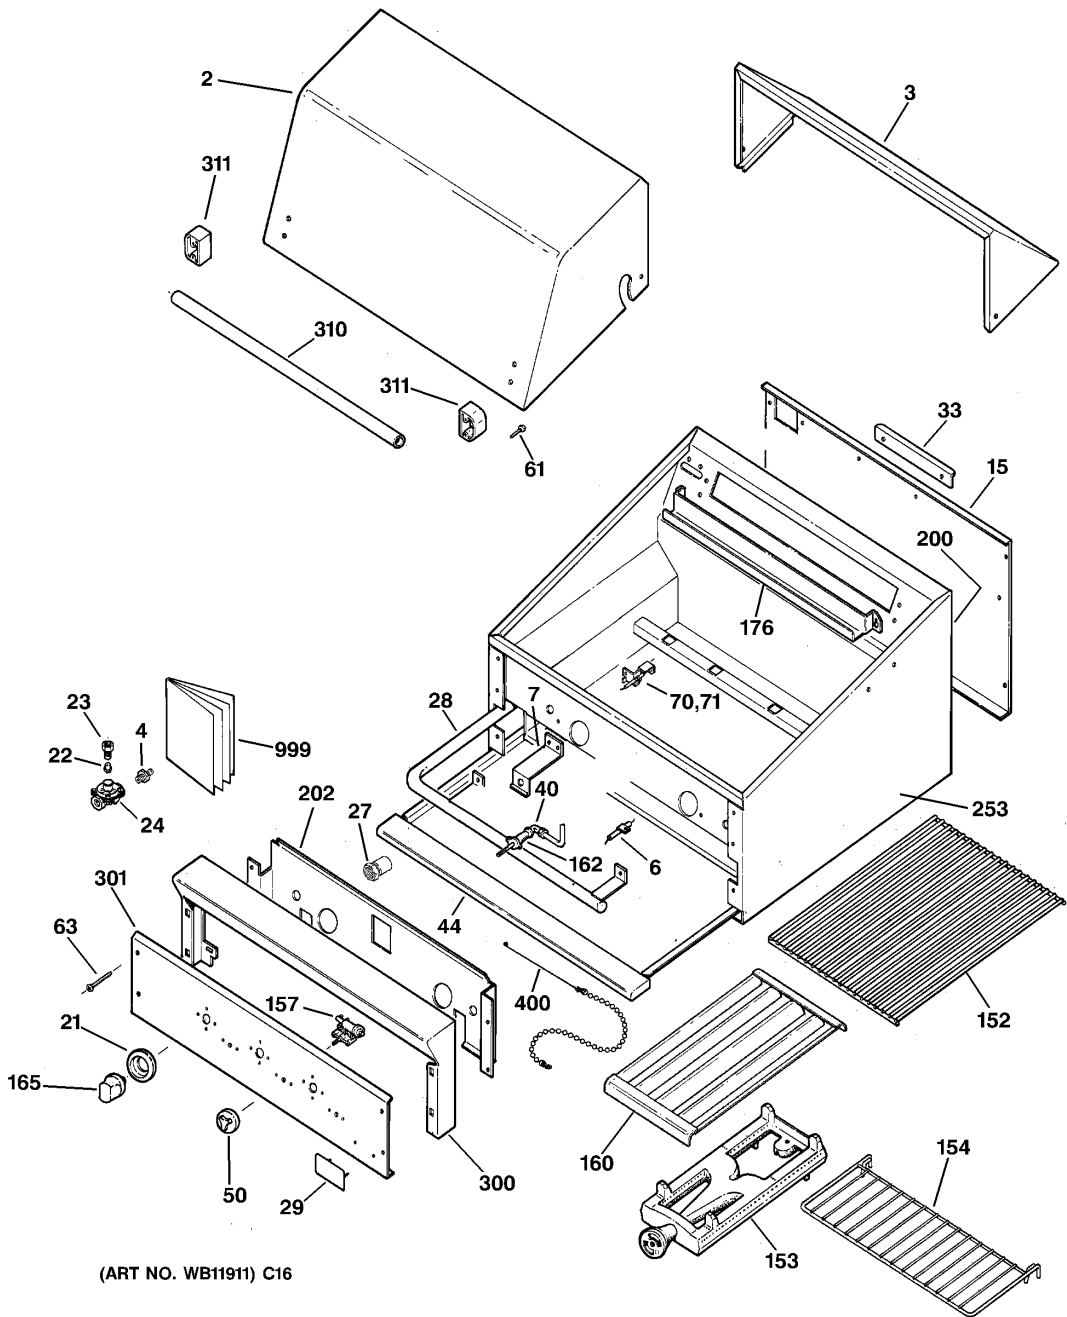

This Owner's Manual is provided and hosted by [Appliance Factory Parts](#).

GE ZGG27N20CSS Owner's Manual

[Shop genuine replacement parts for GE ZGG27N20CSS](#)

[Find Your GE Grill Parts - Select From 85 Models](#)

----- Manual continues below -----

ZGG2 7N20CSS » GAS GRILL PARTS

ZGG27N20CSS » GAS GRILL PARTS

#	Part Number	Description	Qty
2	WB63X10007	ROLL TOP LID	1
3	WB07X10077	BASE LID	1
4	WB01X10034	1/2 COUPLING	1
6	WB02X10430	ELECTRODE	1
7	WB02X10431	ELECTRODE BKT	1
15	WB49X10020	BACK PANEL	1
21	WB02X10383	BEZEL KNOB	1
22	WB01X10033	1/2 NIPPLE	1
23	WB02X10378	FLARED ADAPTER	1
24	WB21X10010	REGULATOR-N.G.	1
27	WB21X10012	MAIN ORIFICE BURNER NG	1
28	WB02X10433	MANIFOLD	1
29	WB02X10349	MONOGRAM LOGO	1
33	WB02X10426	LID STOP	1
40	WB02X8614	ELBOW	1
44	WB49X10123	DRIP PAN HANDLE ASSM 27	1
50	WB03X10016	KNOB IGNITER ROTARY	1
61	WB01X10018	SHOULDER BOLT	4
63	WB01X10035	SCR 8-32X1" TX FL HD	2
70	WB02X10659	GRILL ELECTRODE ASSY RH	1
71	WB02X10660	GRILL ELECTRODE ASSY LH	1
152	WB49X10019	GRILL RACK	1
153	WB28X10025	H BURNER 27"	1
154	WB44X10020	WARMING RACK	1
157	WB02X10385	ROTARY IGNITER	1
160	WB02X10698	GOURMET RADIANTS 27"	1
162	WB21X10013	CONTROL VALVE	1
165	WB03X10015	GRILL KNOB	1
176	WB32X10003	SMOKE TRAY	1
200	WB07X10078	SERVICE PANEL	1
202	WB07X10079	HEAT SHIELD	1
253	WB49X10060	BURNER BOX, 27"	1
300	WB07X10076	LANDING LEDGE	1
301	WB07X10075	VALVE PANEL	1
310	WB15X10010	HANDLE	1
311	WB02X10375	HANDLE END CAP SPACER	1
400	WB02X10699	MATCH STICK HOLDER	1
999	49-80009	INSTALLATION INSTRUCTION	1
999	49-8965	USE & CARE MANUAL	1