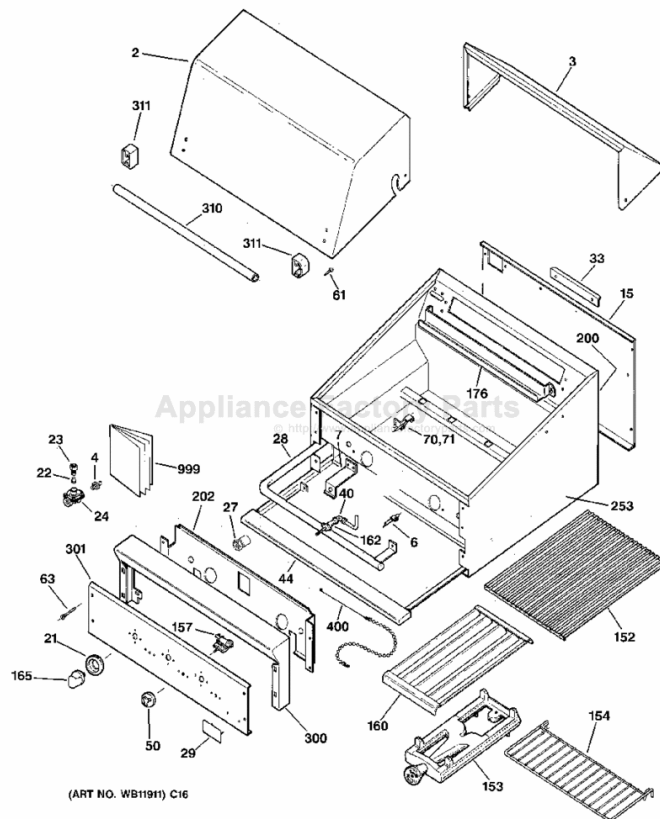

This Owner's Manual is provided and hosted by [Appliance Factory Parts](#).

GE ZGG27N20CSS Owner's Manual

[Shop genuine replacement parts for GE ZGG27N20CSS](#)

[Find Your GE Grill Parts - Select From 85 Models](#)

----- Manual continues below -----

ZGG2 7N20CSS » GAS GRILL PARTS

ZGG27N20CSS » GAS GRILL PARTS

#	Part Number	Description	Qty
2	WB63X10007	ROLL TOP LID	1
3	WB07X10077	BASE LID	1
4	WB01X10034	1/2 COUPLING	1
6	WB02X10430	ELECTRODE	1
7	WB02X10431	ELECTRODE BKT	1
15	WB49X10020	BACK PANEL	1
21	WB02X10383	BEZEL KNOB	1
22	WB01X10033	1/2 NIPPLE	1
23	WB02X10378	FLARED ADAPTER	1
24	WB21X10010	REGULATOR-N.G.	1
27	WB21X10012	MAIN ORIFICE BURNER NG	1
28	WB02X10433	MANIFOLD	1
29	WB02X10349	MONOGRAM LOGO	1
33	WB02X10426	LID STOP	1
40	WB02X8614	ELBOW	1
44	WB49X10123	DRIP PAN HANDLE ASSM 27	1
50	WB03X10016	KNOB IGNITER ROTARY	1
61	WB01X10018	SHOULDER BOLT	4
63	WB01X10035	SCR 8-32X1" TX FL HD	2
70	WB02X10659	GRILL ELECTRODE ASSY RH	1
71	WB02X10660	GRILL ELECTRODE ASSY LH	1
152	WB49X10019	GRILL RACK	1
153	WB28X10025	H BURNER 27"	1
154	WB44X10020	WARMING RACK	1
157	WB02X10385	ROTARY IGNITER	1
160	WB02X10698	GOURMET RADIANTS 27"	1
162	WB21X10013	CONTROL VALVE	1
165	WB03X10015	GRILL KNOB	1
176	WB32X10003	SMOKE TRAY	1
200	WB07X10078	SERVICE PANEL	1
202	WB07X10079	HEAT SHIELD	1
253	WB49X10060	BURNER BOX, 27"	1
300	WB07X10076	LANDING LEDGE	1
301	WB07X10075	VALVE PANEL	1
310	WB15X10010	HANDLE	1
311	WB02X10375	HANDLE END CAP SPACER	1
400	WB02X10699	MATCH STICK HOLDER	1
999	49-80009	INSTALLATION INSTRUCTION	1
999	49-8965	USE & CARE MANUAL	1