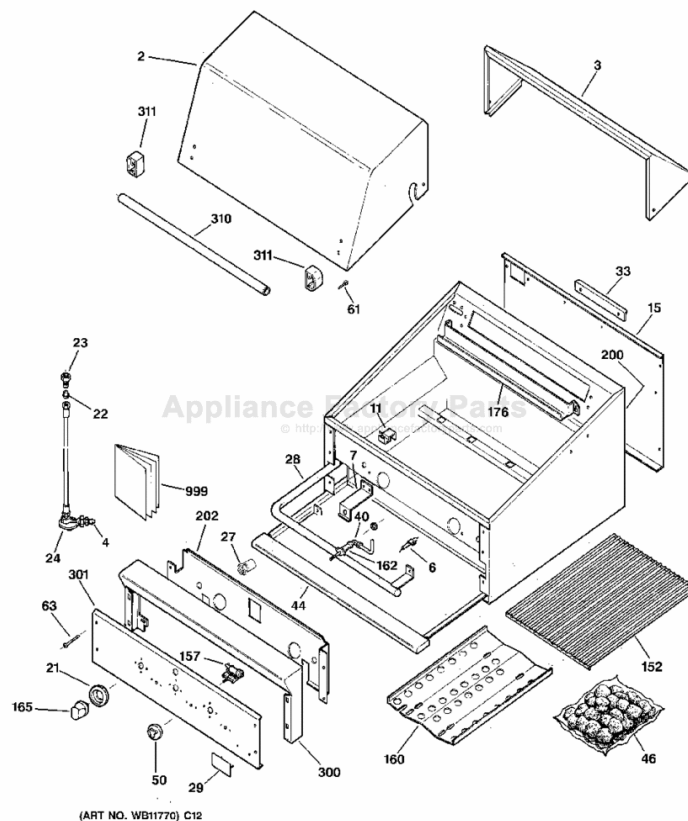

# GE ZGG27N20YSS Owner's Manual

[Shop genuine replacement parts for GE ZGG27N20YSS](#)

[Find Your GE Grill Parts - Select From 85 Models](#)

----- Manual continues below -----

ZGG2 7N20YSS » GAS GRILL PARTS

(ART NO. WB11770) C12

## ZGG27N20YSS » GAS GRILL PARTS

#	Part Number	Description	Qty
2	WB63X10007	ROLL TOP LID	1
3	WB07X10077	BASE LID	1
4	WB01X10034	1/2 COUPLING	1
6	WB02X10430	ELECTRODE	1
7	WB02X10431	ELECTRODE BKT	1
11	WB02X10429	THERMOCOUPLE BRKT	1
15	WB49X10020	BACK PANEL	1
21	WB02X10383	BEZEL KNOB	1
22	WB01X10033	1/2 NIPPLE	1
23	WB02X10378	FLARED ADAPTER	1
24	WB02X10432	REGULATOR HOSE	1
24	WB21X10010	REGULATOR-N.G.	1
27	WB21X10012	MAIN ORIFICE BURNER NG	1
28	WB02X10433	MANIFOLD	1
29	WB02X10349	MONOGRAM LOGO	1
33	WB02X10426	LID STOP	1
40	WB02X8614	ELBOW	1
44	WB15X10011	DRIP PAN HANDLE	1
50	WB03X10016	KNOB IGNITER ROTARY	1
61	WB01X10018	SHOULDER BOLT	4
63	WB01X10035	SCR 8-32X1" TX FL HD	2
152	WB49X10019	GRILL RACK	1
157	WB02X10385	ROTARY IGNITER	1
160	WB02X10434	LAVA ROCK SUPPORT	1
162	WB21X10013	CONTROL VALVE	1
165	WB03X10015	GRILL KNOB	1
176	WB32X10003	SMOKE TRAY	1
200	WB07X10078	SERVICE PANEL	1
202	WB07X10079	HEAT SHIELD	1
300	WB07X10076	LANDING LEDGE	1
301	WB07X10075	VALVE PANEL	1
310	WB15X10010	HANDLE	1
311	WB02X10375	HANDLE END CAP SPACER	1
999	49-8822	USE & CARE MANUAL	1