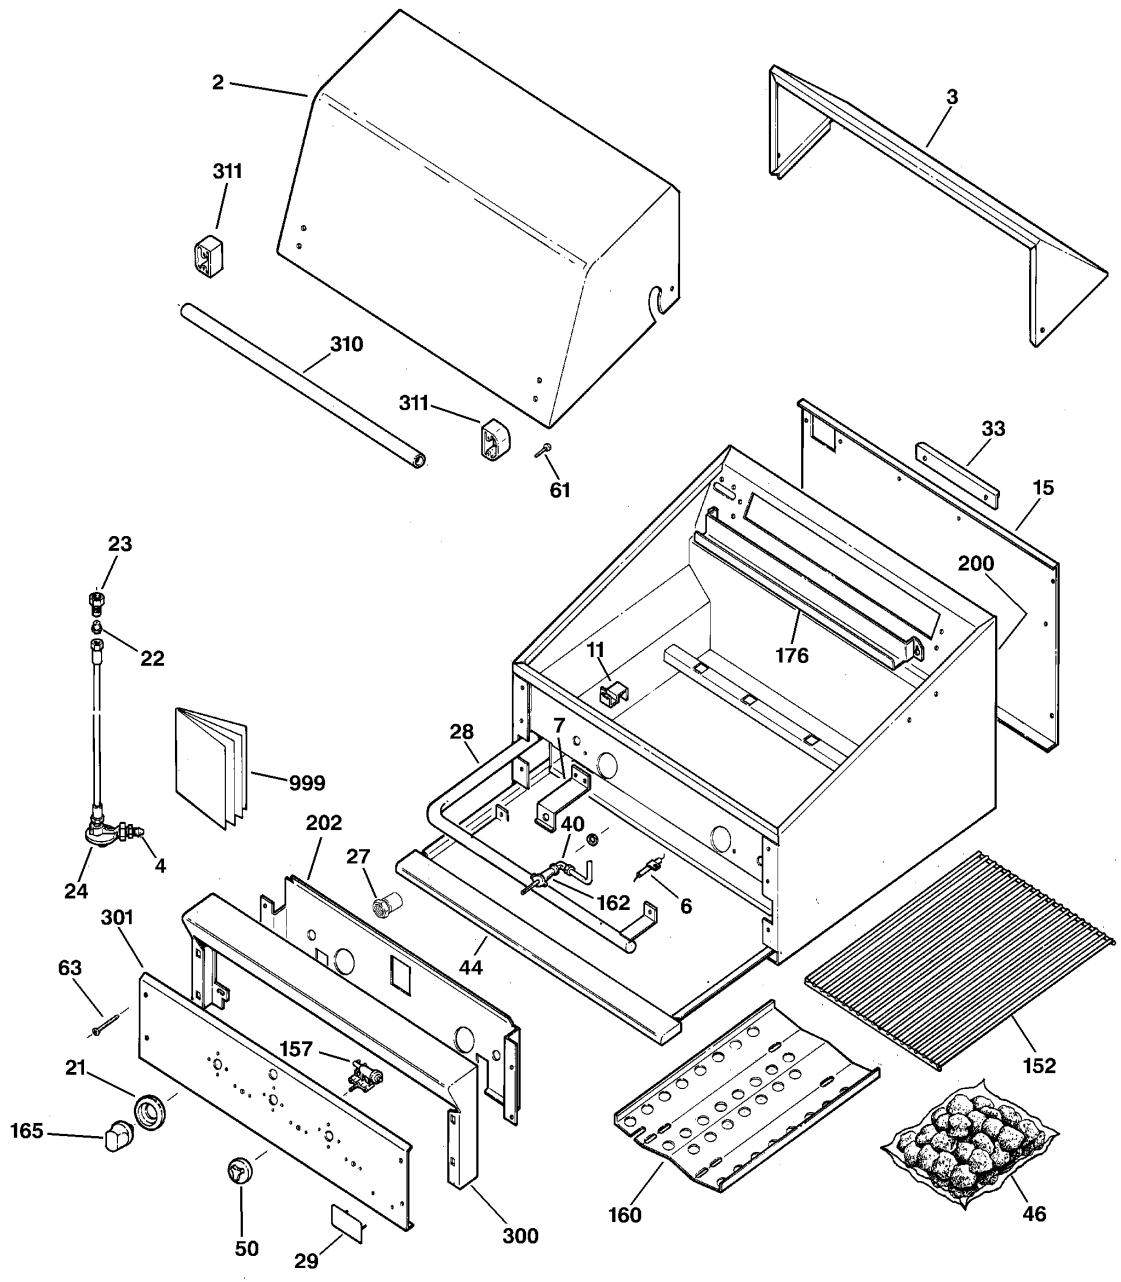

# GE ZGG27N20YSS Owner's Manual

[Shop genuine replacement parts for GE ZGG27N20YSS](#)

[Find Your GE Grill Parts - Select From 85 Models](#)

----- Manual continues below -----

ZGG2 7N20YSS » GAS GRILL PARTS

(ART NO. WB11770) C12

## ZGG27N20YSS » GAS GRILL PARTS

#	Part Number	Description	Qty
2	WB63X10007	ROLL TOP LID	1
3	WB07X10077	BASE LID	1
4	WB01X10034	1/2 COUPLING	1
6	WB02X10430	ELECTRODE	1
7	WB02X10431	ELECTRODE BKT	1
11	WB02X10429	THERMOCOUPLE BRKT	1
15	WB49X10020	BACK PANEL	1
21	WB02X10383	BEZEL KNOB	1
22	WB01X10033	1/2 NIPPLE	1
23	WB02X10378	FLARED ADAPTER	1
24	WB02X10432	REGULATOR HOSE	1
24	WB21X10010	REGULATOR-N.G.	1
27	WB21X10012	MAIN ORIFICE BURNER NG	1
28	WB02X10433	MANIFOLD	1
29	WB02X10349	MONOGRAM LOGO	1
33	WB02X10426	LID STOP	1
40	WB02X8614	ELBOW	1
44	WB15X10011	DRIP PAN HANDLE	1
50	WB03X10016	KNOB IGNITER ROTARY	1
61	WB01X10018	SHOULDER BOLT	4
63	WB01X10035	SCR 8-32X1" TX FL HD	2
152	WB49X10019	GRILL RACK	1
157	WB02X10385	ROTARY IGNITER	1
160	WB02X10434	LAVA ROCK SUPPORT	1
162	WB21X10013	CONTROL VALVE	1
165	WB03X10015	GRILL KNOB	1
176	WB32X10003	SMOKE TRAY	1
200	WB07X10078	SERVICE PANEL	1
202	WB07X10079	HEAT SHIELD	1
300	WB07X10076	LANDING LEDGE	1
301	WB07X10075	VALVE PANEL	1
310	WB15X10010	HANDLE	1
311	WB02X10375	HANDLE END CAP SPACER	1
999	49-8822	USE & CARE MANUAL	1