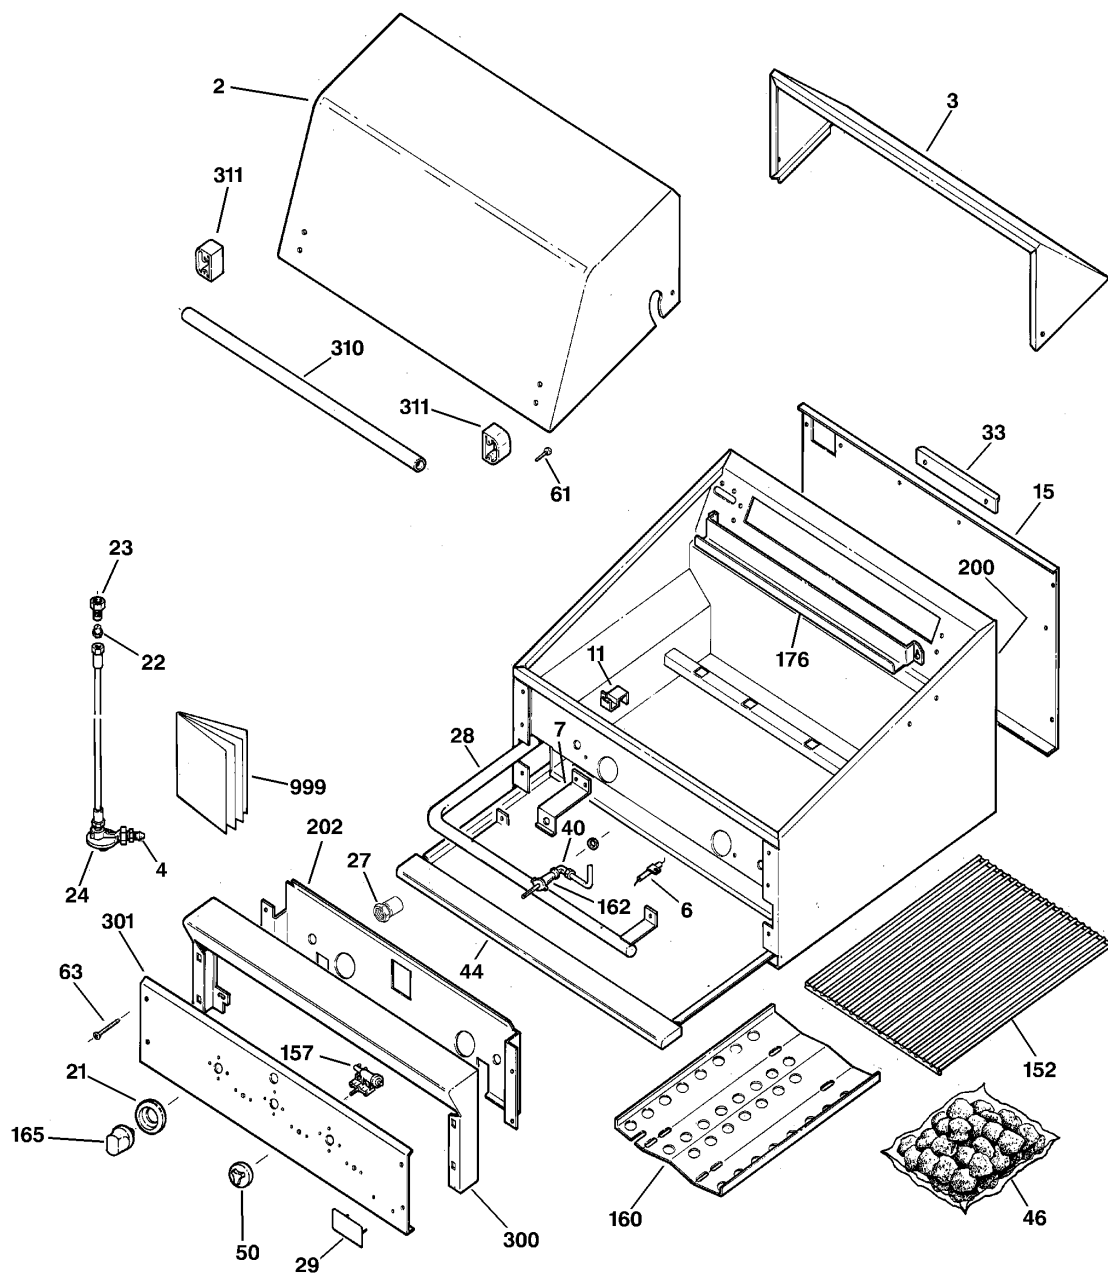

ZGG2 7N20YSS » GAS GRILL PARTS

(ART NO. WB11770) C12

## ZGG27N20YSS » GAS GRILL PARTS

#	Part Number	Description	Qty
2	WB63X10007	ROLL TOP LID	1
3	WB07X10077	BASE LID	1
4	WB01X10034	1/2 COUPLING	1
6	WB02X10430	ELECTRODE	1
7	WB02X10431	ELECTRODE BKT	1
11	WB02X10429	THERMOCOUPLE BRKT	1
15	WB49X10020	BACK PANEL	1
21	WB02X10383	BEZEL KNOB	1
22	WB01X10033	1/2 NIPPLE	1
23	WB02X10378	FLARED ADAPTER	1
24	WB02X10432	REGULATOR HOSE	1
24	WB21X10010	REGULATOR-N.G.	1
27	WB21X10012	MAIN ORIFICE BURNER NG	1
28	WB02X10433	MANIFOLD	1
29	WB02X10349	MONOGRAM LOGO	1
33	WB02X10426	LID STOP	1
40	WB02X8614	ELBOW	1
44	WB15X10011	DRIP PAN HANDLE	1
50	WB03X10016	KNOB IGNITER ROTARY	1
61	WB01X10018	SHOULDER BOLT	4
63	WB01X10035	SCR 8-32X1" TX FL HD	2
152	WB49X10019	GRILL RACK	1
157	WB02X10385	ROTARY IGNITER	1
160	WB02X10434	LAVA ROCK SUPPORT	1
162	WB21X10013	CONTROL VALVE	1
165	WB03X10015	GRILL KNOB	1
176	WB32X10003	SMOKE TRAY	1
200	WB07X10078	SERVICE PANEL	1
202	WB07X10079	HEAT SHIELD	1
300	WB07X10076	LANDING LEDGE	1
301	WB07X10075	VALVE PANEL	1
310	WB15X10010	HANDLE	1
311	WB02X10375	HANDLE END CAP SPACER	1
999	49-8822	USE & CARE MANUAL	1