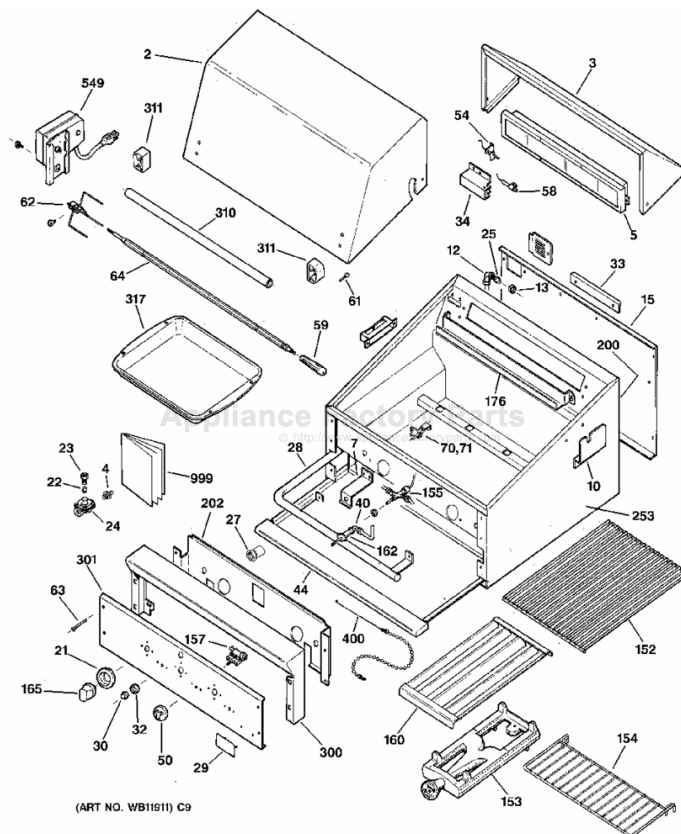

[Find Your GE Grill Parts - Select From 85 Models](#)

----- Manual continues below -----