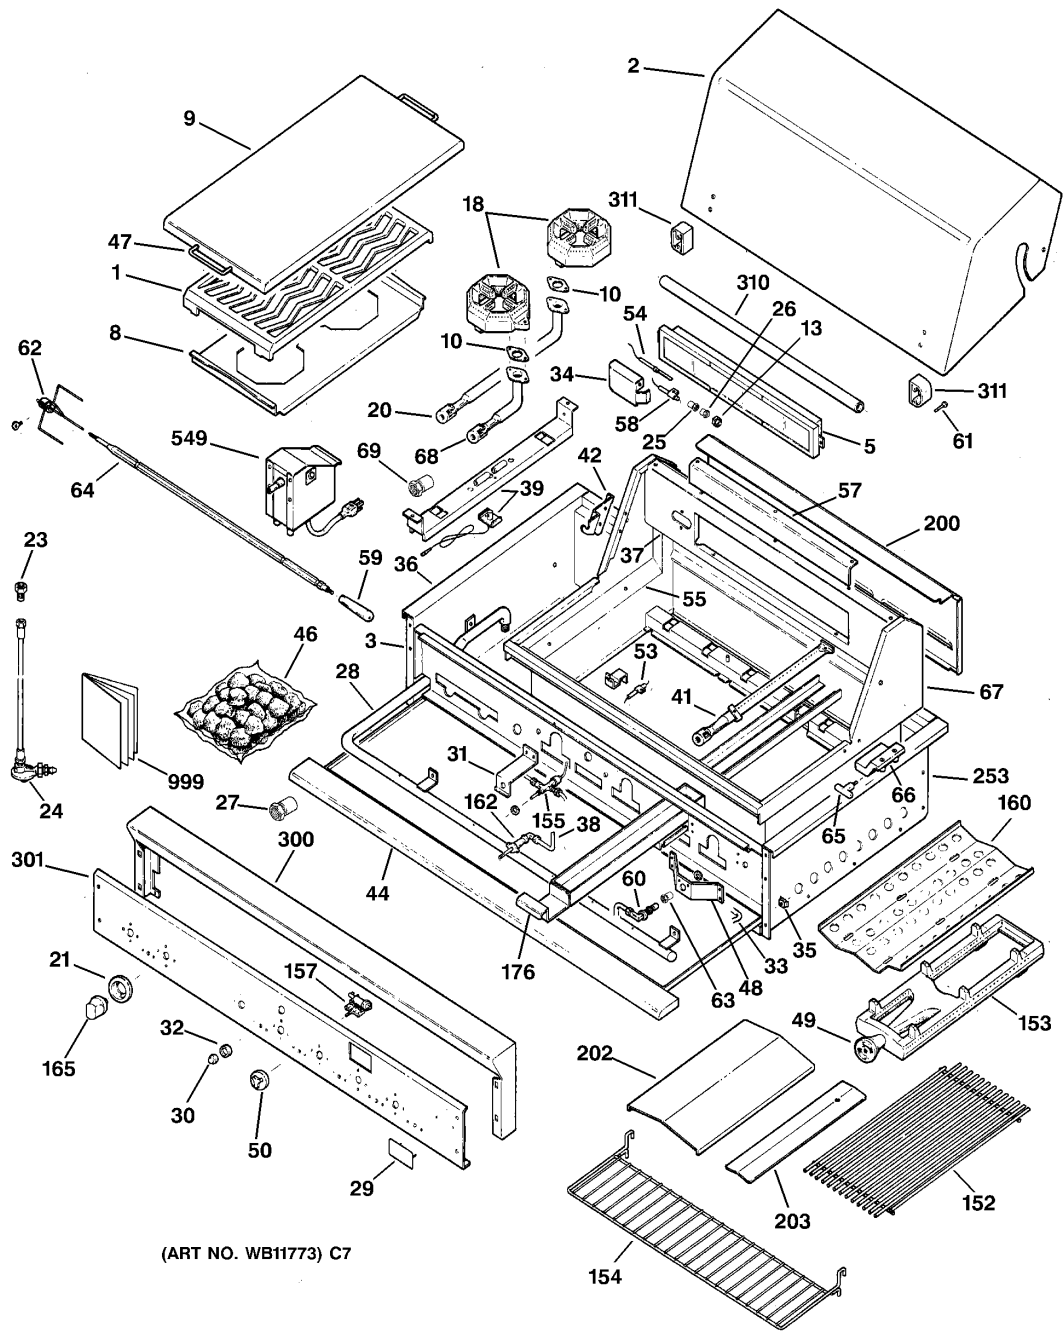

ZGG3 6L21ASS » GAS GRILL PARTS

ZGG36L21ASS » GAS GRILL PARTS

#	Part Number	Description	Qty
1	WB49X5591	TOP GRATE	1
2	WB63X10010	ROLL TOP LID	1
3	WB07X10088	COVER OPEN CORNER R/H	1
5	WB28X10005	ROTISSERIE BURNER	1
8	WB32X10005	AREATION PAN	1
9	WB07X10037	SIDE BURNER COVER	1
10	WB02X8600	VENTURI GASKET	1
13	WB01X10032	PAL NUT	1
18	WB28X10006	HEX BURNER	2
20	WB38X10006	VENTURI LONG	1
21	WB02X10383	BEZEL KNOB	1
23	WB02X10378	FLARED ADAPTER	1
24	WB21X10011	REGULATOR L.P.	1
25	WB21X10021	ROTIS ORIFICE HOOD LP	1
26	WB01X10167	ROTIS ORIFICE PLUG LP	1
27	WB21X5368	ORIFICE LP GRL/GRD	1
28	WB02X10459	MANIFOLD	1
29	WB02X10349	MONOGRAM LOGO	1
30	WB03X10014	KNOB SAFETY VALVE	1
31	WB07X10042	VALVE SHIELD	1
32	WB07X10041	BEZEL SAFETY VALVE	1
33	WB02X10381	ORIFICE ELBOW	1
34	WB07X10084	ELECTRODE COVER L/H	1
35	WB01X10017	NUT WITH RETAINER 8-32	1
36	WB36X10020	SIDE BODY PANEL /H	1
36	WB36X10021	SIDE BODY PANEL	1
37	WB07X10101	ROTIS BURNER HSG	1
38	WB02X10380	STAINLESS STEEL TUBING	1
39	WB02X10377	ELECTRODE ASM	1
41	WB28X10007	SMOKER BURNER	1
42	WB02X10370	ROTISSERIE ROD BKT	1
44	WB15X10013	DRIP PAN HANDLE	1
46	BUY LOCALLY	LAVA ROCK	1
47	WB15X10062	COVER HANDLE	2
48	WB02X10382	BRACKET ORIFICE ELBOW	1
49	WB02X10376	AIR SHUTTER	1
50	WB03X10016	KNOB IGNITER ROTARY	1
53	WB02X10428	ELECTRODE-ROTIS	1
54	WB02X10372	THERMOCOUPLE	1
55	WB02X10386	CORNER TUBING COVER L/H	1
57	WB07X10047	PROTECTION PLATE	1
58	WB02X10387	GRILL ELECTRODE	1
59	WB15X10005	ROTISSERIE HANDLE	1