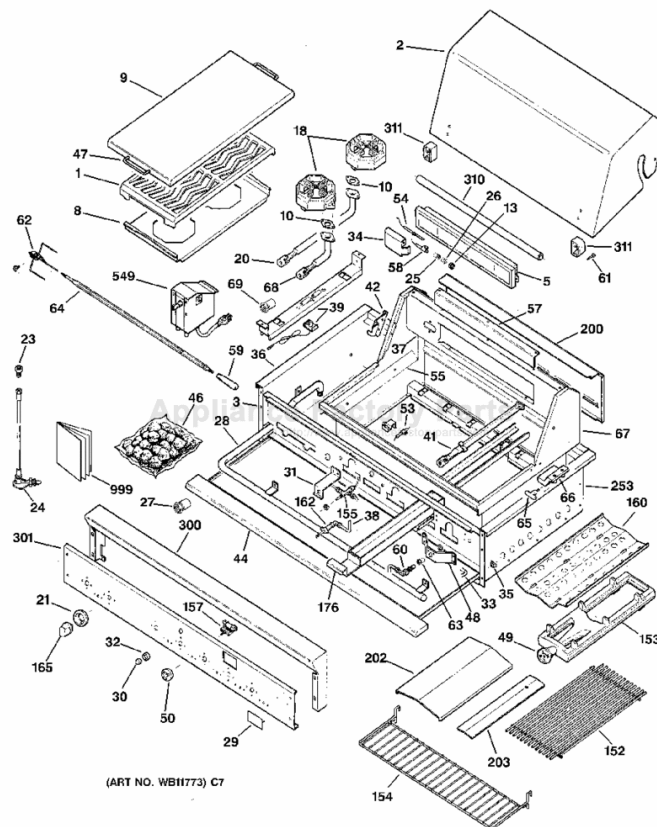

[Find Your GE Grill Parts - Select From 85 Models](#)

----- Manual continues below -----