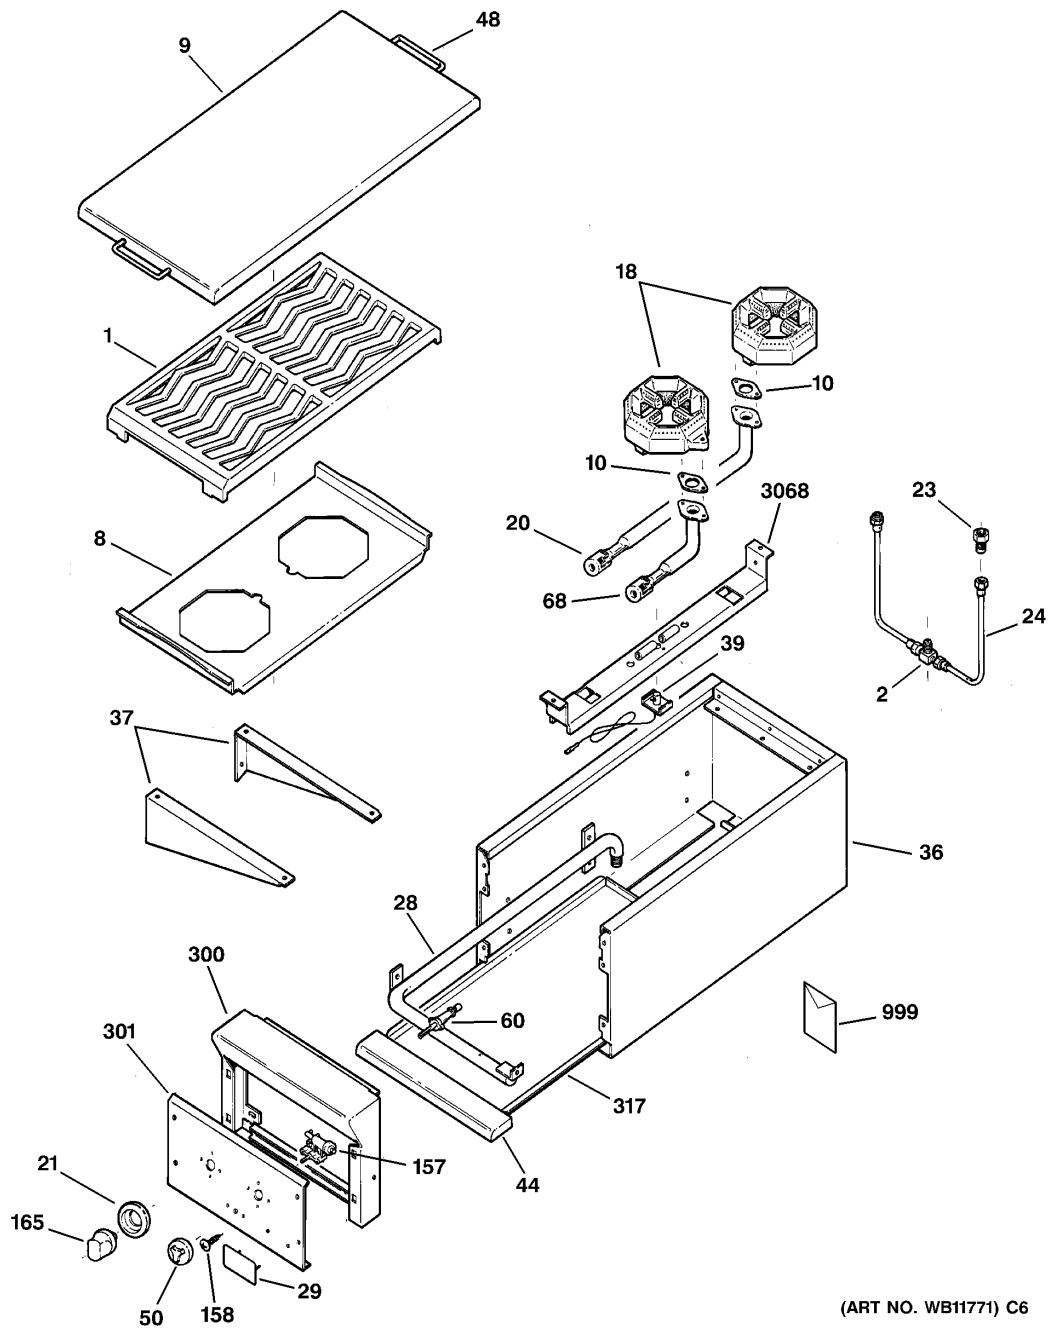

----- Manual continues below -----

ZX2 LY2SS » BURNER

(ART NO. WB11771) C6

ZX2LY2SS » BURNER

#	Part Number	Description	Qty
1	WB49X5591	TOP GRATE	1
2	WB02X10463	FLARE T	1
8	WB32X10005	AREATION PAN	1
9	WB07X10105	BURNER COVER	1
10	WB02X8600	VENTURI GASKET	2
18	WB28X10006	HEX BURNER	2
20	WB38X10006	VENTURI LONG	1
21	WB07X7391	BEZEL BLACK	1
23	WB02X10378	FLARED ADAPTER	1
24	WB02X10464	LP HOSE	2
28	WB02X10461	MANIFOLD	1
29	WB01X10070	CLIP LOGO	1
29	WB02X10353	MONOGRAM LOGO	1
36	WB36X10024	SIDE PANEL L/H	1
36	WB36X10025	SIDE PANEL R/H	1
37	WB02X10465	SUPPORT BKTS R/H	1
37	WB02X10466	SUPPORT BKTS L/H	1
39	WB02X10462	ELECTRODE ASM	1
44	WB15X10015	DRIP PAN HANDLE	1
48	WB15X10062	COVER HANDLE	1
50	WB03X10191	KNOB ROTARY IGNITOR	1
60	WB21X10015	SMOKER VALVE	1
68	WB38X10007	VENTURI SHORT	1
157	WB02X10947	ROTARY IGNITOR	1
158	WB01X10217	SCREW	2
165	WB03X10015	GRILL KNOB	1
300	WB07X10107	LANDING LEDGE	1
301	WB07X10106	VALVE PANEL	1
317	WB32X10006	DRIP PAN	1
999	49-8842	USE AND CARE	1
3068	WB02X11107	BURNER HANGER	1