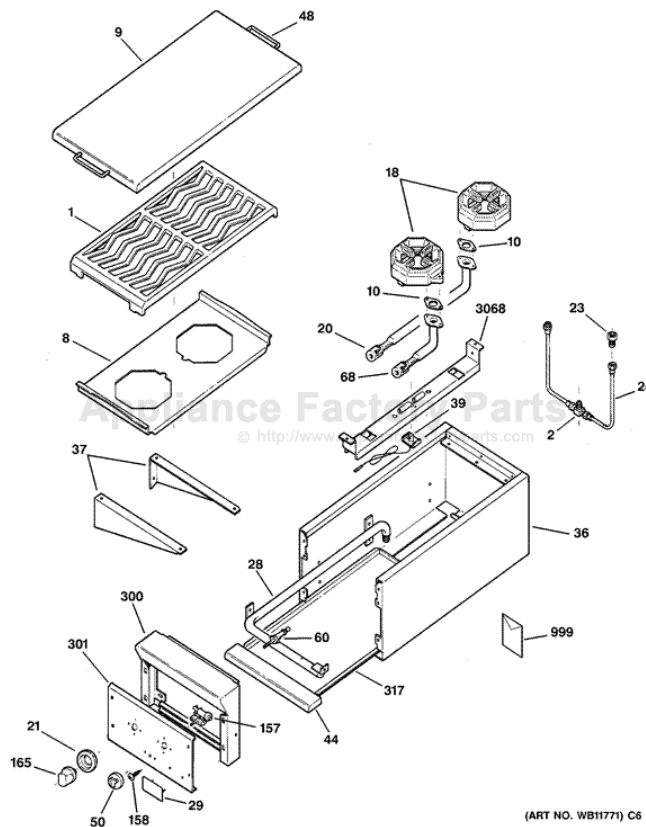

This Owner's Manual is provided and hosted by Appliance Factory Parts.

GE ZX2LY2SS Owner's Manual

[Shop genuine replacement parts for GE ZX2LY2SS](#)

[Find Your GE Grill Parts - Select From 85 Models](#)

----- Manual continues below -----

ZX2 LY2SS » BURNER

(ART NO. WB11771) C6

ZX2LY2SS » BURNER

#	Part Number	Description	Qty
1	WB49X5591	TOP GRATE	1
2	WB02X10463	FLARE T	1
8	WB32X10005	AREATION PAN	1
9	WB07X10105	BURNER COVER	1
10	WB02X8600	VENTURI GASKET	2
18	WB28X10006	HEX BURNER	2
20	WB38X10006	VENTURI LONG	1
21	WB07X7391	BEZEL BLACK	1
23	WB02X10378	FLARED ADAPTER	1
24	WB02X10464	LP HOSE	2
28	WB02X10461	MANIFOLD	1
29	WB01X10070	CLIP LOGO	1
29	WB02X10353	MONOGRAM LOGO	1
36	WB36X10024	SIDE PANEL L/H	1
36	WB36X10025	SIDE PANEL R/H	1
37	WB02X10465	SUPPORT BKTS R/H	1
37	WB02X10466	SUPPORT BKTS L/H	1
39	WB02X10462	ELECTRODE ASM	1
44	WB15X10015	DRIP PAN HANDLE	1
48	WB15X10062	COVER HANDLE	1
50	WB03X10191	KNOB ROTARY IGNITOR	1
60	WB21X10015	SMOKER VALVE	1
68	WB38X10007	VENTURI SHORT	1
157	WB02X10947	ROTARY IGNITOR	1
158	WB01X10217	SCREW	2
165	WB03X10015	GRILL KNOB	1
300	WB07X10107	LANDING LEDGE	1
301	WB07X10106	VALVE PANEL	1
317	WB32X10006	DRIP PAN	1
999	49-8842	USE AND CARE	1
3068	WB02X11107	BURNER HANGER	1