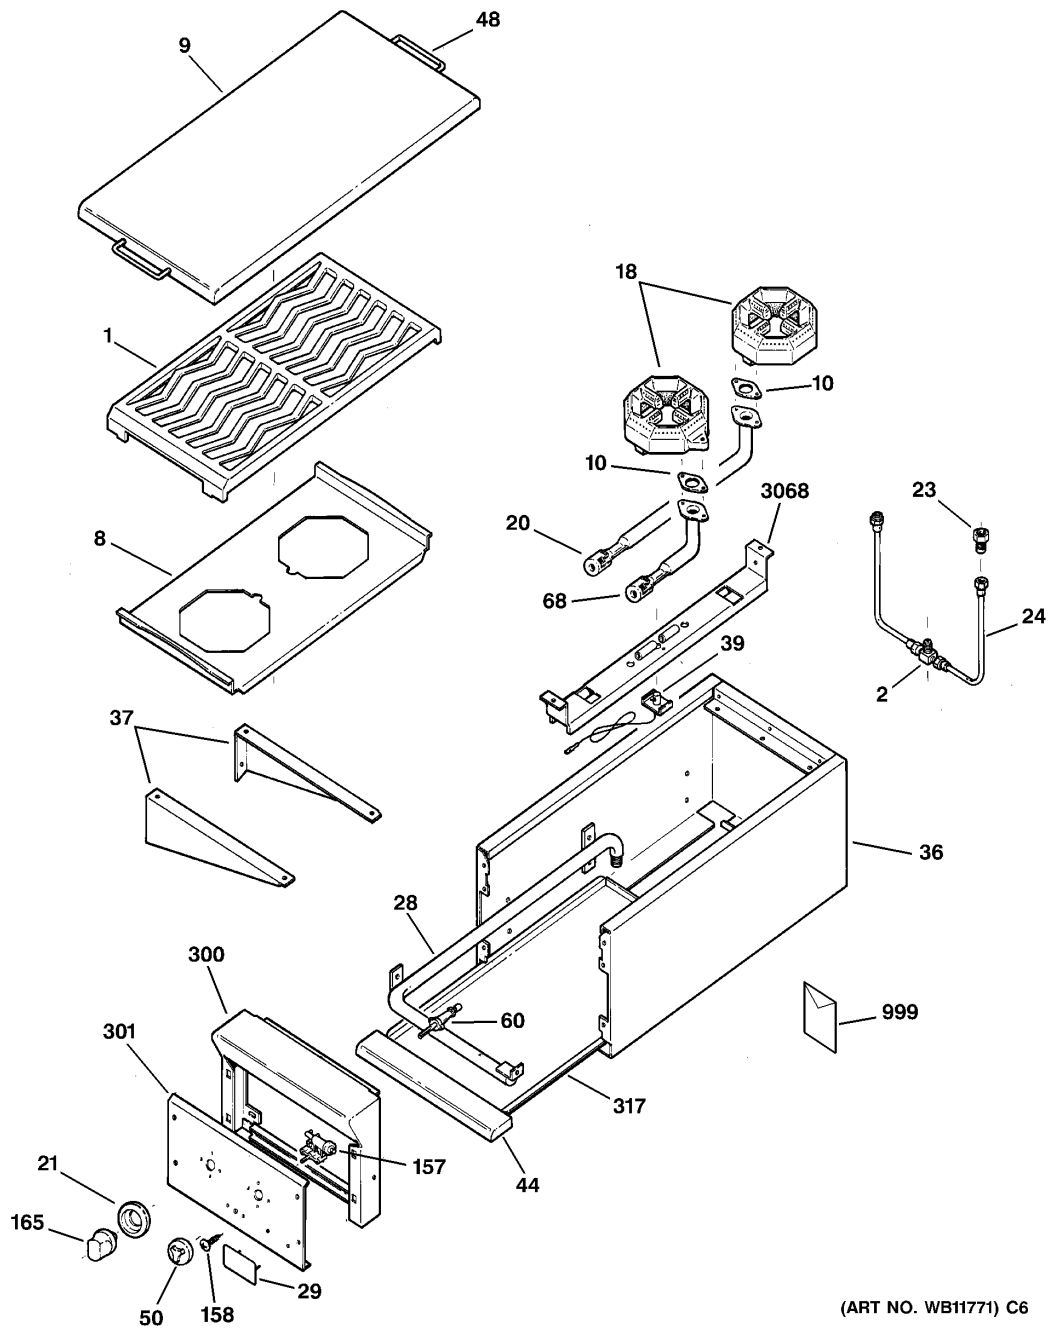

----- Manual continues below -----

ZX2 NY2SS » BURNER

(ART NO. WB11771) C6

ZX2NY2SS » BURNER

#	Part Number	Description	Qty
1	WB49X5591	TOP GRATE	1
2	WB02X10463	FLARE T	1
8	WB32X10005	AREATION PAN	1
9	WB07X10105	BURNER COVER	1
10	WB02X8600	VENTURI GASKET	2
18	WB28X10006	HEX BURNER	2
20	WB38X10006	VENTURI LONG	1
21	WB07X7391	BEZEL BLACK	1
23	WB02X10378	FLARED ADAPTER	1
24	WB21X10010	REGULATOR-N.G.	1
28	WB02X10461	MANIFOLD	1
29	WB01X10070	CLIP LOGO	1
29	WB02X10353	MONOGRAM LOGO	1
36	WB36X10024	SIDE PANEL L/H	1
36	WB36X10025	SIDE PANEL R/H	1
37	WB02X10465	SUPPORT BKTS R/H	1
37	WB02X10466	SUPPORT BKTS L/H	1
39	WB02X10462	ELECTRODE ASM	1
44	WB15X10015	DRIP PAN HANDLE	1
48	WB15X10062	COVER HANDLE	1
50	WB03X10191	KNOB ROTARY IGNITOR	1
60	WB21X10015	SMOKER VALVE	1
68	WB38X10007	VENTURI SHORT	1
157	WB02X10947	ROTARY IGNITOR	1
158	WB01X10217	SCREW	2
165	WB03X10015	GRILL KNOB	1
300	WB07X10107	LANDING LEDGE	1
301	WB07X10106	VALVE PANEL	1
317	WB32X10006	DRIP PAN	1
999	49-8842	USE AND CARE	1
3068	WB02X11107	BURNER HANGER	1