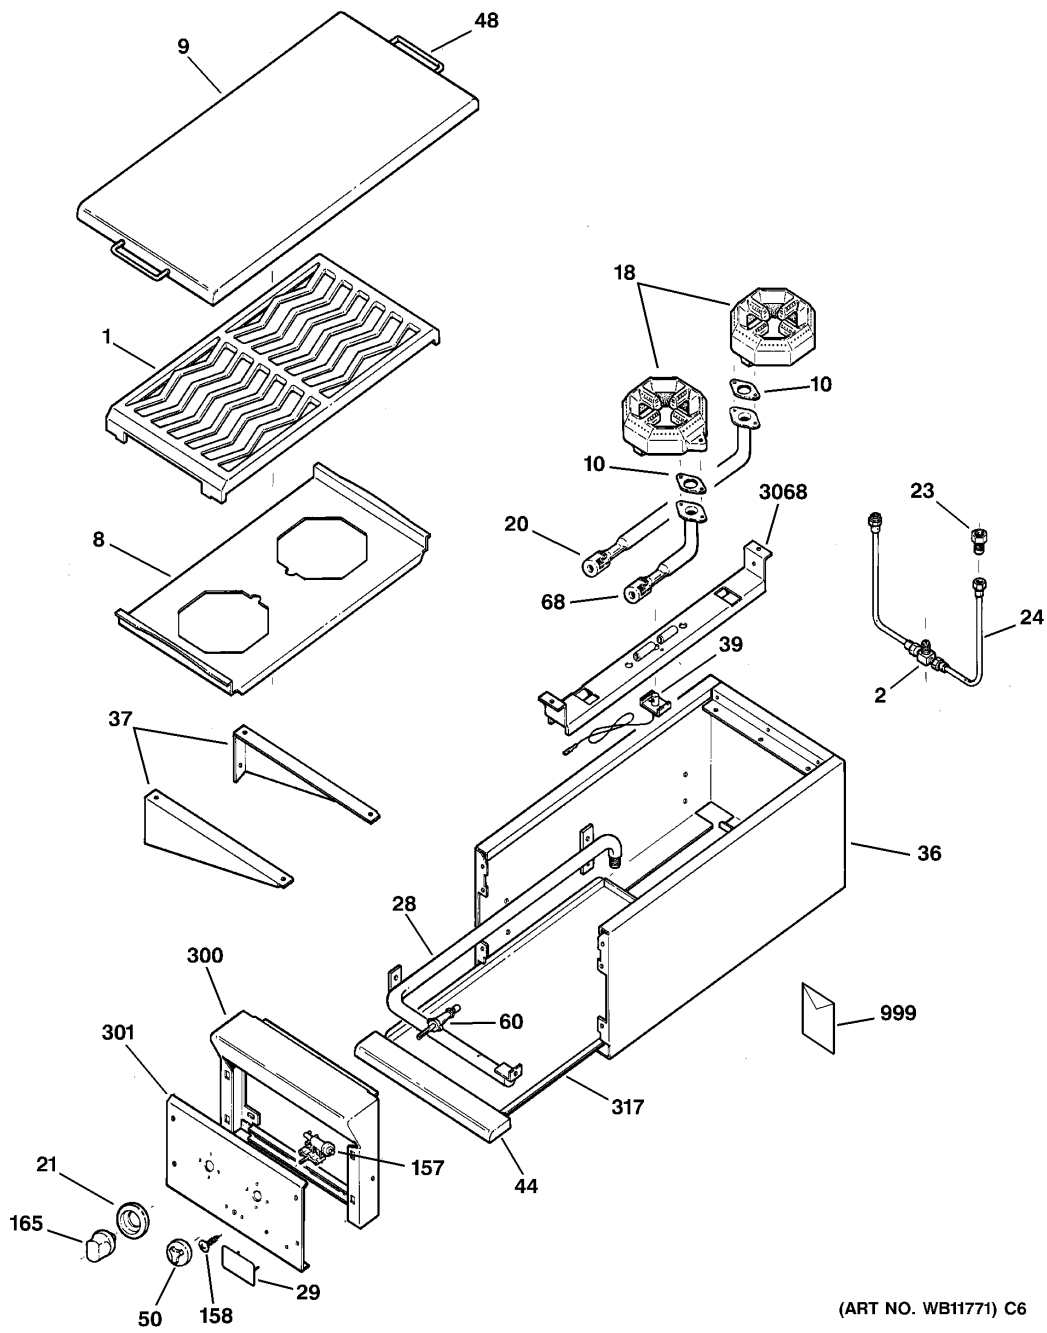

ZX2 NY2SS » BURNER

(ART NO. WB11771) C6

## ZX2NY2SS » BURNER

#	Part Number	Description	Qty
1	WB49X5591	TOP GRATE	1
2	WB02X10463	FLARE T	1
8	WB32X10005	AREATION PAN	1
9	WB07X10105	BURNER COVER	1
10	WB02X8600	VENTURI GASKET	2
18	WB28X10006	HEX BURNER	2
20	WB38X10006	VENTURI LONG	1
21	WB07X7391	BEZEL BLACK	1
23	WB02X10378	FLARED ADAPTER	1
24	WB21X10010	REGULATOR-N.G.	1
28	WB02X10461	MANIFOLD	1
29	WB01X10070	CLIP LOGO	1
29	WB02X10353	MONOGRAM LOGO	1
36	WB36X10024	SIDE PANEL L/H	1
36	WB36X10025	SIDE PANEL R/H	1
37	WB02X10465	SUPPORT BKTS R/H	1
37	WB02X10466	SUPPORT BKTS L/H	1
39	WB02X10462	ELECTRODE ASM	1
44	WB15X10015	DRIP PAN HANDLE	1
48	WB15X10062	COVER HANDLE	1
50	WB03X10191	KNOB ROTARY IGNITOR	1
60	WB21X10015	SMOKER VALVE	1
68	WB38X10007	VENTURI SHORT	1
157	WB02X10947	ROTARY IGNITOR	1
158	WB01X10217	SCREW	2
165	WB03X10015	GRILL KNOB	1
300	WB07X10107	LANDING LEDGE	1
301	WB07X10106	VALVE PANEL	1
317	WB32X10006	DRIP PAN	1
999	49-8842	USE AND CARE	1
3068	WB02X11107	BURNER HANGER	1