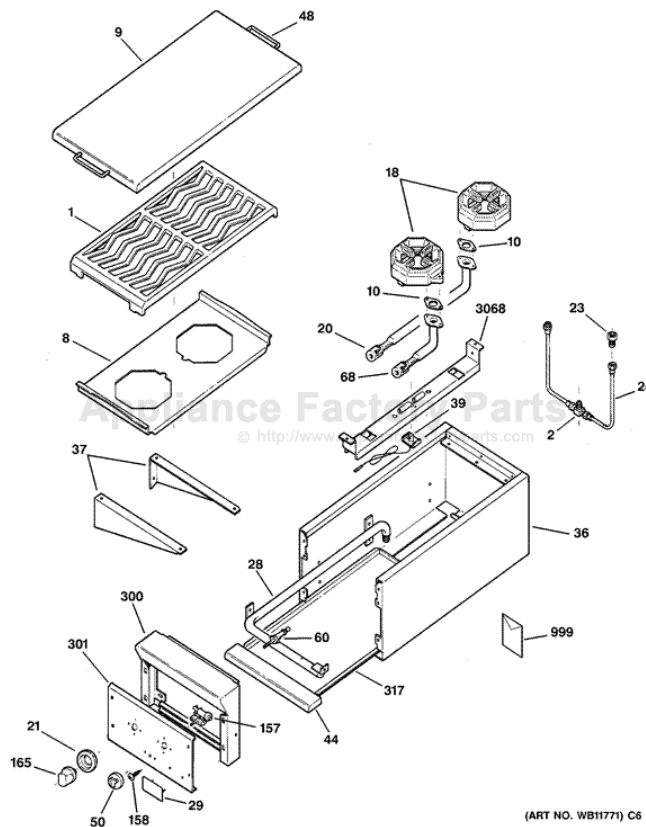

[Find Your GE Grill Parts - Select From 85 Models](#)

----- Manual continues below -----