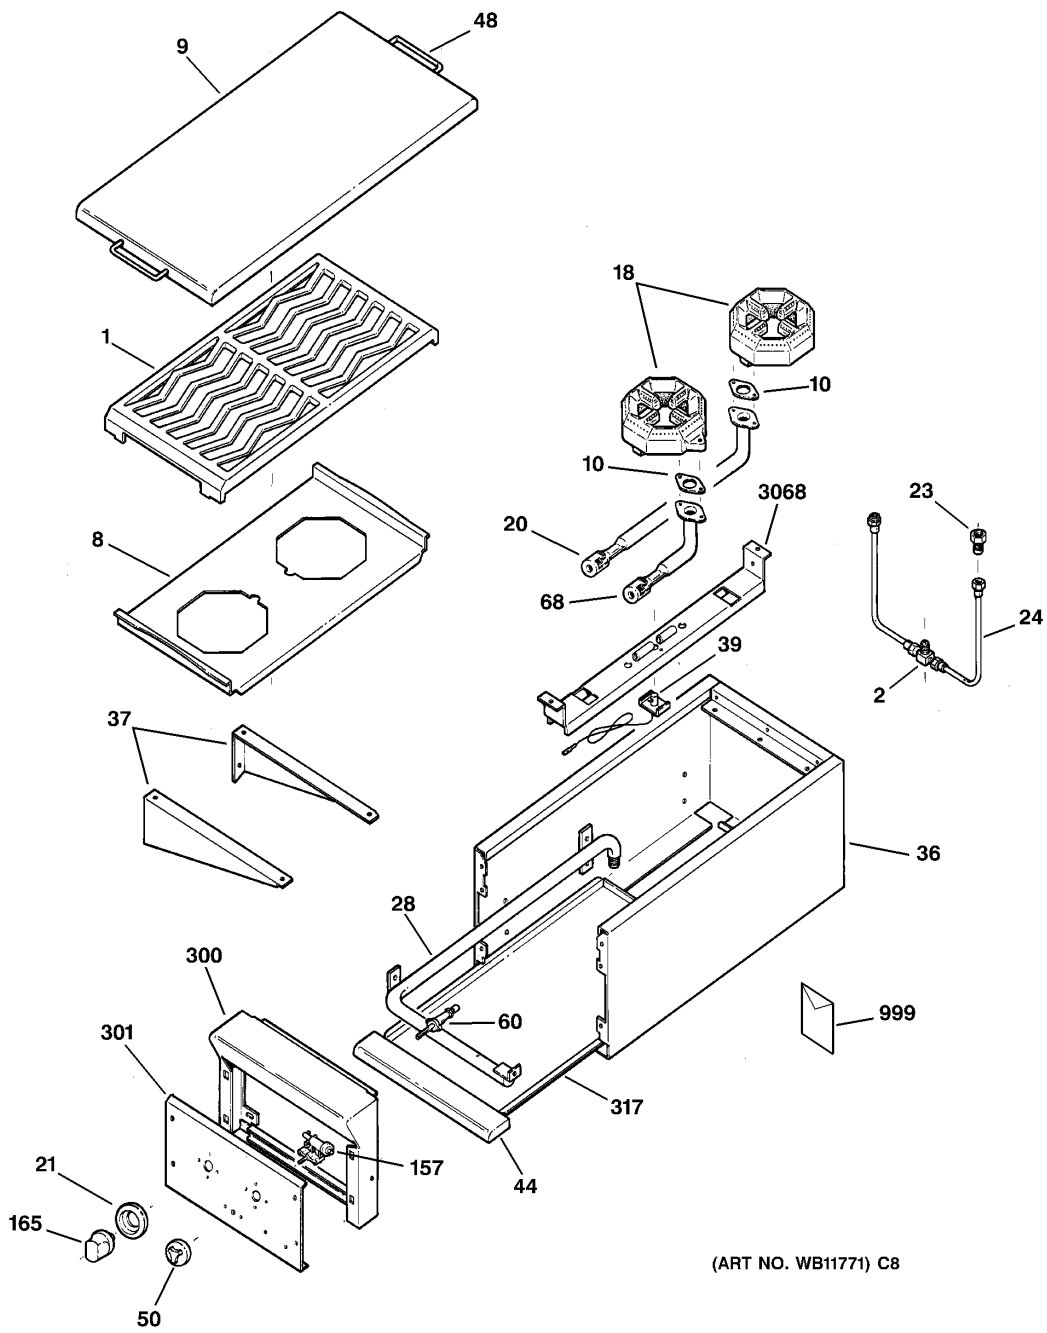

ZX2 YSS » BURNER

(ART NO. WB11771) C8

## ZX2YSS » BURNER

#	Part Number	Description	Qty
1	WB49X10024	GRATE	1
2	WB02X10463	FLARE T	1
8	WB32X10005	AREATION PAN	1
9	WB07X10105	BURNER COVER	1
10	WB02X8600	VENTURI GASKET	2
18	WB28X10006	HEX BURNER	2
20	WB38X10006	VENTURI LONG	1
21	WB02X10383	BEZEL KNOB	1
23	WB02X10378	FLARED ADAPTER	1
24	WB02X10464	LP HOSE	2
28	WB02X10461	MANIFOLD	1
36	WB36X10024	SIDE PANEL L/H	1
36	WB36X10025	SIDE PANEL R/H	1
37	WB02X10465	SUPPORT BKTS R/H	1
37	WB02X10466	SUPPORT BKTS L/H	1
39	WB02X10462	ELECTRODE ASM	1
44	WB15X10015	DRIP PAN HANDLE	1
48	WB15X5233	HANDLE COVER	1
50	WB03X10016	KNOB IGNITER ROTARY	1
60	WB21X10015	SMOKER VALVE	1
68	WB38X10007	VENTURI SHORT	1
157	WB02X10385	ROTARY IGNITER	1
165	WB03X10015	GRILL KNOB	1
300	WB07X10107	LANDING LEDGE	1
301	WB07X10106	VALVE PANEL	1
317	WB32X10006	DRIP PAN	1
999	49-8842	USE AND CARE	1
3068	WB02X11107	BURNER HANGER	1