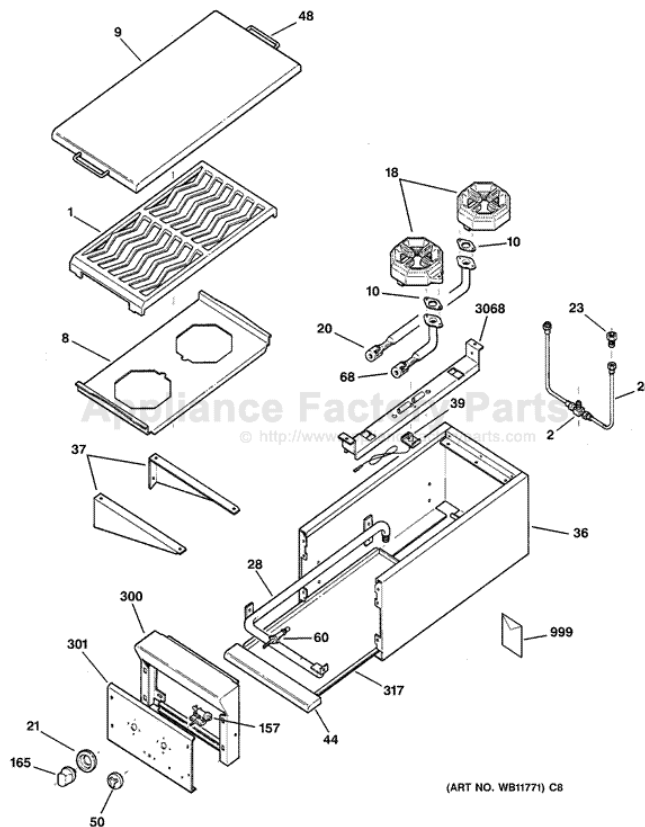

[Find Your GE Grill Parts - Select From 85 Models](#)

----- Manual continues below -----