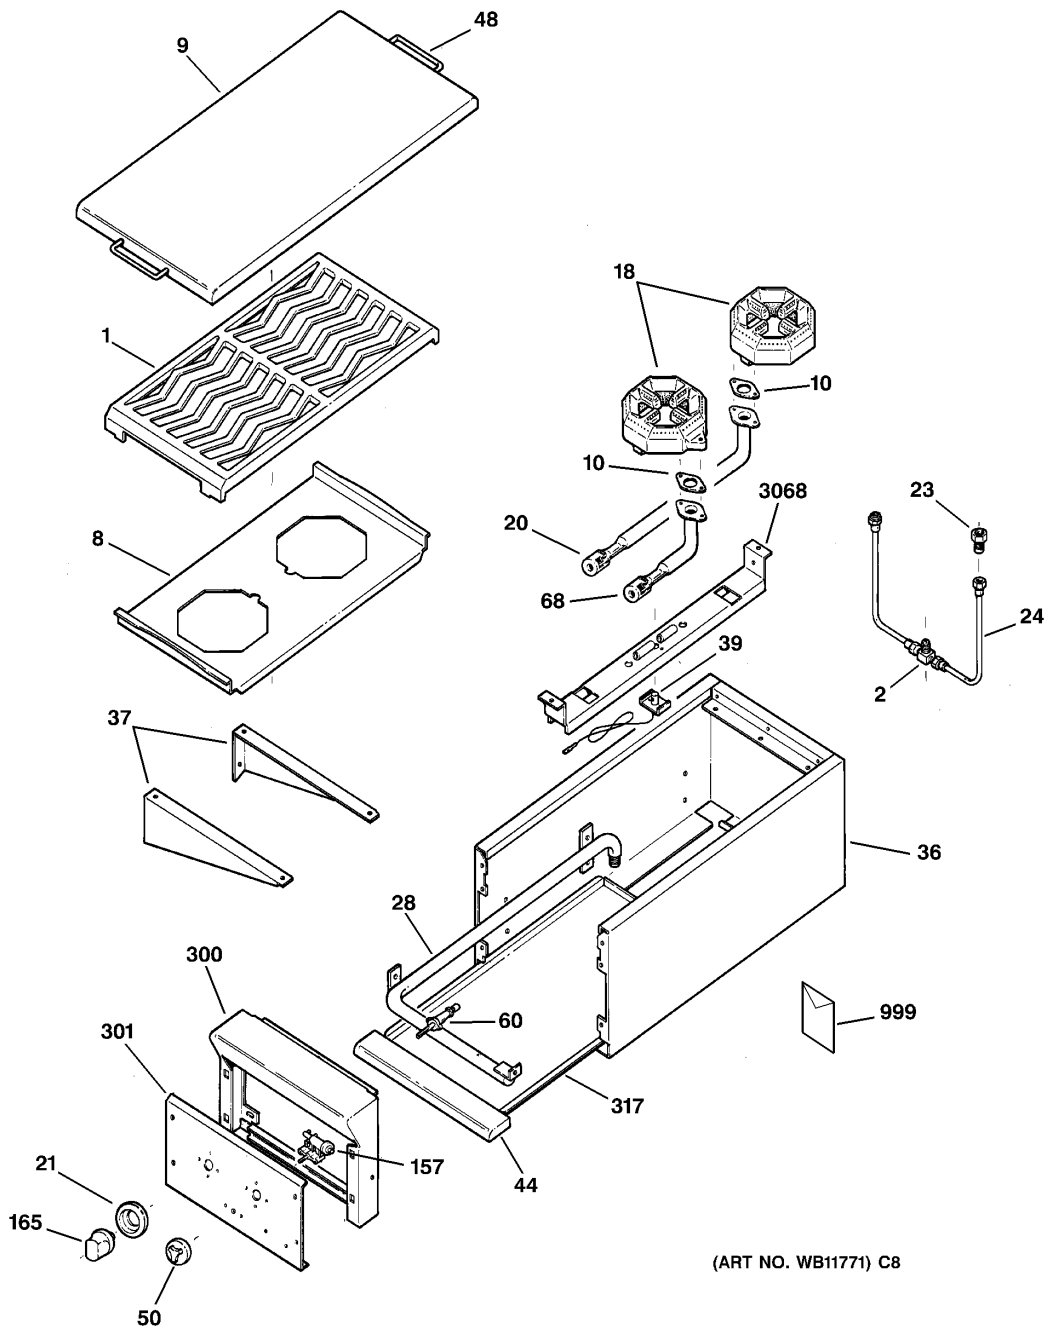

----- Manual continues below -----

ZX2 YSS » BURNER

(ART NO. WB11771) C8

ZX2YSS » BURNER

| # | Part Number | Description | Qty |
|------|-------------|---------------------|-----|
| 1 | WB49X10024 | GRATE | 1 |
| 2 | WB02X10463 | FLARE T | 1 |
| 8 | WB32X10005 | AREATION PAN | 1 |
| 9 | WB07X10105 | BURNER COVER | 1 |
| 10 | WB02X8600 | VENTURI GASKET | 2 |
| 18 | WB28X10006 | HEX BURNER | 2 |
| 20 | WB38X10006 | VENTURI LONG | 1 |
| 21 | WB02X10383 | BEZEL KNOB | 1 |
| 23 | WB02X10378 | FLARED ADAPTER | 1 |
| 24 | WB02X10464 | LP HOSE | 2 |
| 28 | WB02X10461 | MANIFOLD | 1 |
| 36 | WB36X10024 | SIDE PANEL L/H | 1 |
| 36 | WB36X10025 | SIDE PANEL R/H | 1 |
| 37 | WB02X10465 | SUPPORT BKTS R/H | 1 |
| 37 | WB02X10466 | SUPPORT BKTS L/H | 1 |
| 39 | WB02X10462 | ELECTRODE ASM | 1 |
| 44 | WB15X10015 | DRIP PAN HANDLE | 1 |
| 48 | WB15X5233 | HANDLE COVER | 1 |
| 50 | WB03X10016 | KNOB IGNITER ROTARY | 1 |
| 60 | WB21X10015 | SMOKER VALVE | 1 |
| 68 | WB38X10007 | VENTURI SHORT | 1 |
| 157 | WB02X10385 | ROTARY IGNITER | 1 |
| 165 | WB03X10015 | GRILL KNOB | 1 |
| 300 | WB07X10107 | LANDING LEDGE | 1 |
| 301 | WB07X10106 | VALVE PANEL | 1 |
| 317 | WB32X10006 | DRIP PAN | 1 |
| 999 | 49-8842 | USE AND CARE | 1 |
| 3068 | WB02X11107 | BURNER HANGER | 1 |