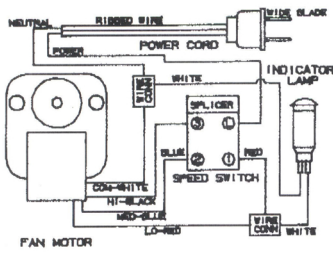

6* Pin 5060070 not sold separately after 10/1/97, use 3344020GRN or 3344020BLU Water Bottle

9* Motor - units made after 6/01/95 use 5560730

11* Lamp - units made after 6/01/95 use 5560830

23 Lead and 24 Connector are used with 5560730 Motor and 5560830 Lamp after 6/01/95

Wiring Schematic

MODEL SERIES 726 XXX
THREE SPEED

MODEL SERIES 736 XXX
THREE SPEED

MODEL SERIES 737 XXX
THREE SPEED

Bemis Manufacturing Company
300 Mill Street
Sheboygan Falls, WI 53085

Printed in USA

OB709-8009
Rev. 3/99