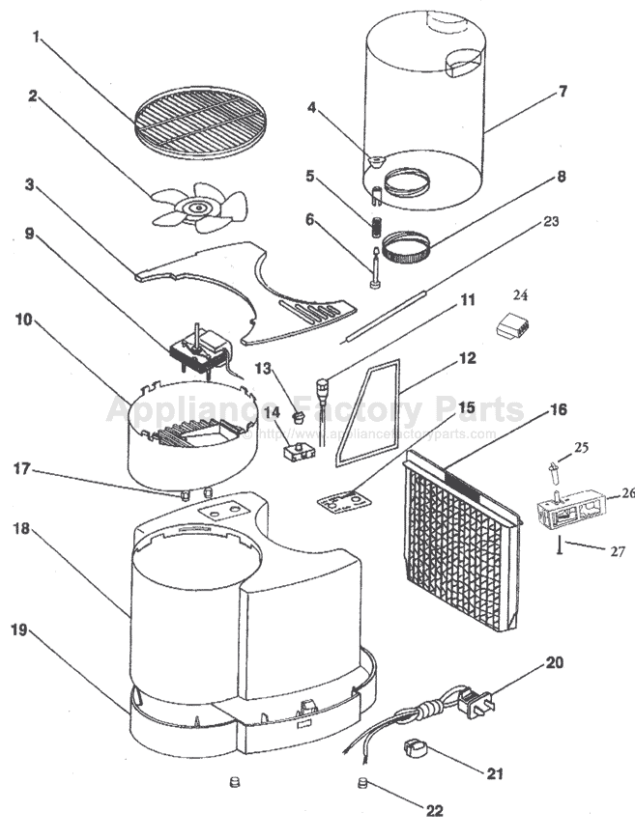

[Find Your BEMIS Humidifier Parts - Select From 274 Models](#)

----- Manual continues below -----