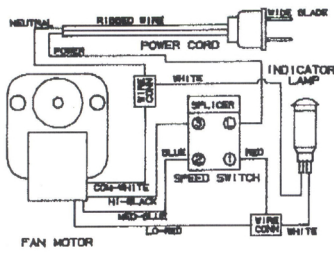

6* Pin 5060070 not sold separately after 10/1/97, use 3344020GRN or 3344020BLU Water Bottle

9* Motor - units made after 6/01/95 use 5560730

11* Lamp - units made after 6/01/95 use 5560830

23 Lead and 24 Connector are used with 5560730 Motor and 5560830 Lamp after 6/01/95

Wiring Schematic

MODEL SERIES 726 XXX
THREE SPEED

MODEL SERIES 736 XXX
THREE SPEED

MODEL SERIES 737 XXX
THREE SPEED

Bemis Manufacturing Company
300 Mill Street
Sheboygan Falls, WI 53085

Printed in USA

OB709-8009
Rev. 3/99