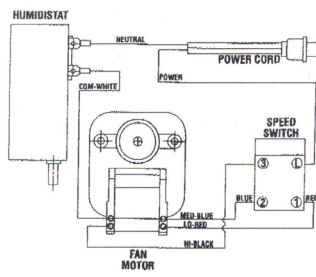

MODEL SERIES 736 XXX
THREE SPEED