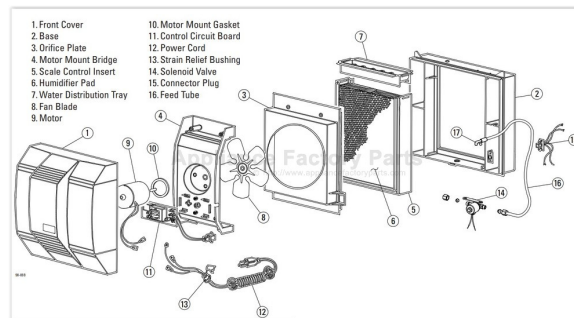

[Find Your CARRIER Humidifier Parts - Select From 171 Models](#)

----- Manual continues below part list -----