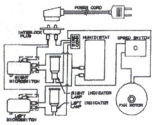

Wiring Schematic

MODEL SERIES 49XX
VARIABLE SPEED