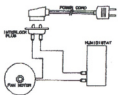

MODEL SERIES 41XX
ONE SPEED