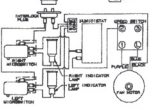

MODEL SERIES 43XX
TWO SPEED