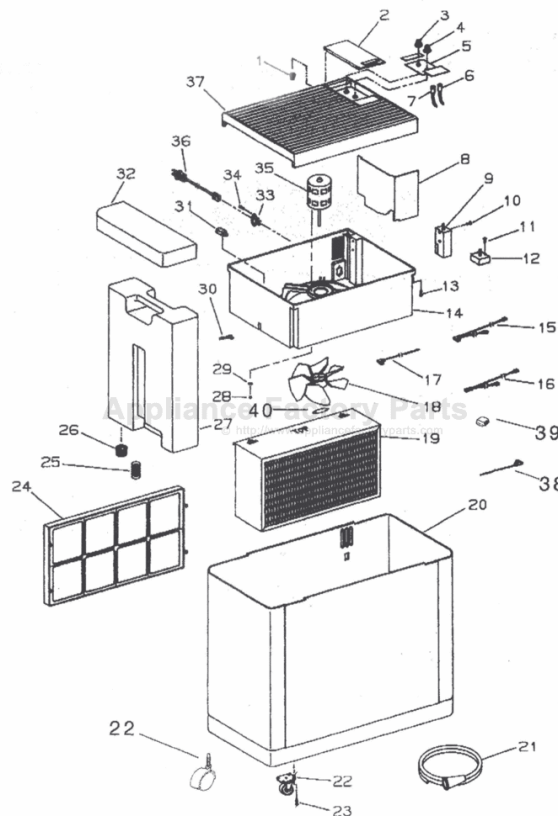

# BEMIS 427300 Owner's Manual

[Shop genuine replacement parts for BEMIS 427300](#)

[Find Your BEMIS Humidifier Parts - Select From 274 Models](#)

----- Manual continues below -----

**MODELS**

- |   |  |
|---|--|
| 497 300* Light Oak Variable-Speed with Air Care® Filter | 427 300* Light Oak Two-Speed with Air Care® Filter |
| 496 800* Vanilla Variable-Speed                         | 426 700 Triage Two-Speed                           |
| 496 600 Dark Gray Variable-Speed                        | 426 300 Light Oak Two-Speed                        |
| 436 300* Light Oak Three-Speed                          |  |