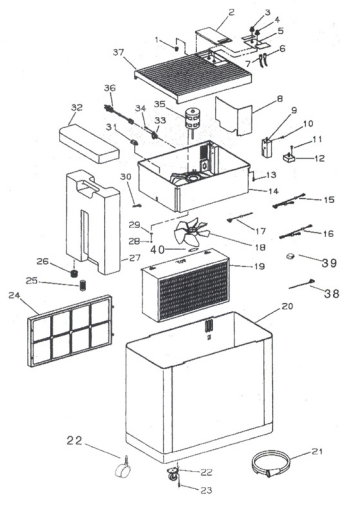

----- Manual continues below -----

MODELS

- | | |
|---|--|
| 497 300* Light Oak Variable-Speed with Air Care® Filter | 427 300* Light Oak Two-Speed with Air Care® Filter |
| 496 800* Vanilla Variable-Speed | 426 700 Triage Two-Speed |
| 496 600 Dark Gray Variable-Speed | 426 300 Light Oak Two-Speed |
| 436 300* Light Oak Three-Speed | |

*Model numbers changed as of May 1996. Formerly 4973, 4968, 4363 and 4273 respectively.

Bemis Manufacturing Company, 200 6455 Sun, Hoboken, NJ, 07030, 201-467-4621, Fax: 201-467-4173

Wiring Schematic

MODEL SERIES 49XX
VARIABLE SPEED