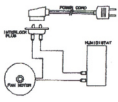

MODEL SERIES 41XX
ONE SPEED