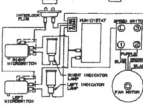

MODEL SERIES 43XX
THREE SPEED