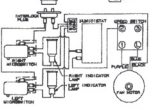

MODEL SERIES 42XX
TWO SPEED