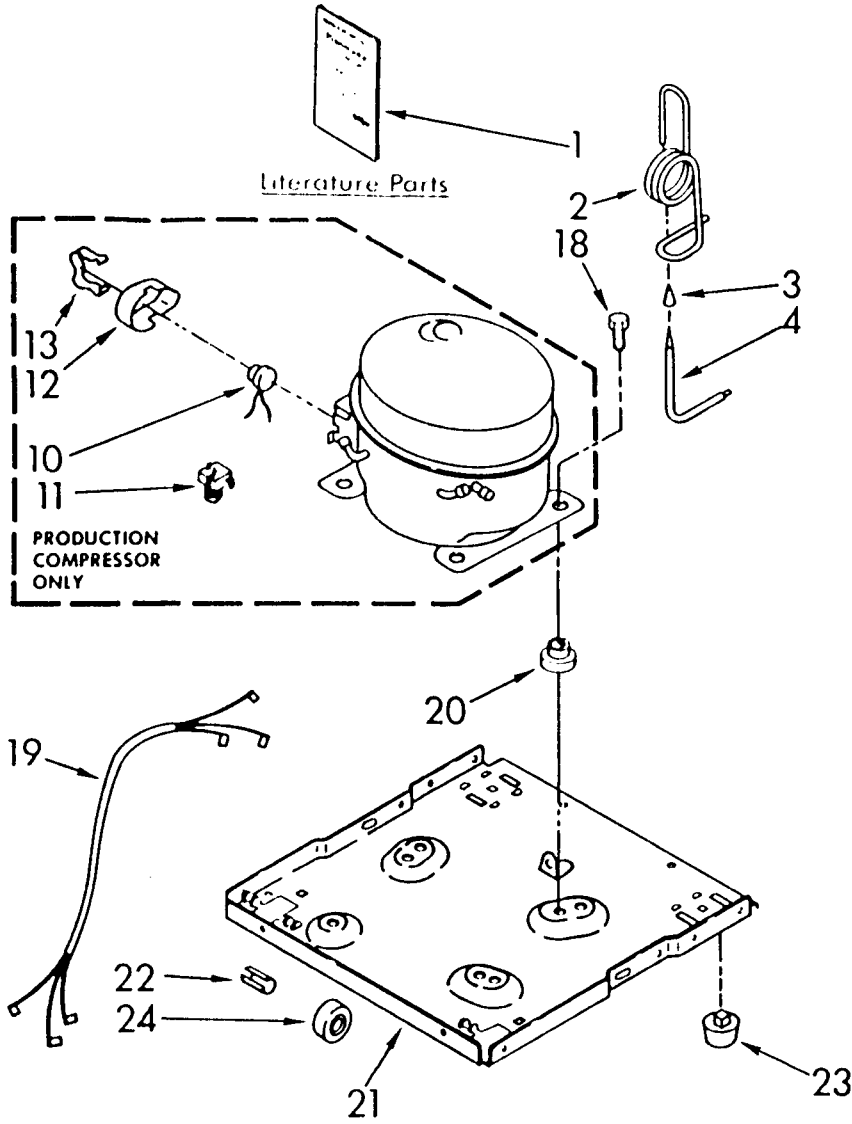

PARTS LIST

for

---

**COOLERATOR\***

---

**DEHUMIDIFIER**

**MODEL  
AK2500XV0**

# UNIT PARTS

For Model: AK2500XV0

1		Literature Parts
	LIT1158409	Sheet, Tech
	LIT1158219	Wiring Diagram
	LIT1156920	Manual, Owners
	LIT884601	List, Repair Parts
2	1157775	Tube, Restrictor (42.00" Length)
3	474013	Strainer, Tube
4	949896	Tube, Outlet (Includes No.3)
5	949908	Condenser
10	1156819	Overload, Protector
11	1156815	Relay, Start
12	1157582	Cover, Terminal
13	938384	Retainer, Cover
14	998746	Evaporator
15	488624	Screw, 8 x 3/8 (4)
16	998867	Seal
17	486197	Nut, #8 (4)
18	488400	Screw, 1/4-28 x 1" (3)
19	484136	Harness, Wire
20	1156748	Grommet (4)
21	1157584	Base
22	489015	Roll Pin (2)
23	951886	Glide (2)
24	998726	Roller (2)
25	876684	Compressor, Service (Complete Assembly)
26	831282	Retainer, Cover
27	865068	Cover, Terminal
28	876686	Overload
29	549086	Spring, Overload
30	876689	Relay, Start

# AIR FLOW AND CONTROL PARTS

For Model: AK2500XV0

1	1155666	Light, Indicator
2	1155848	Humidistat, Control
3	951285	Bracket, Control
4	998859	Knob, Control
5	488624	Screw, S.M. #8 x 3/8
6	998777	Bracket, Fan Motor Mounting
9	488130	Nut, Fan Motor 8-32 (2)
10	1156858	Motor, Fan
11	949645	Blade, Fan
13	998783	Switch, Water Level Control
14	1155670	Cord, Appliance
15	487871	Screw, 8-32 x 3/8
16	998779	Plate, Orifice
17	998802	Seal
18	489001	Palnut, 3/8-32
19	998730	Spring, Water Level
20	488480	Screw, 8 x 1/2A
21		Washer, Repair
	489083	.030 Thickness
	489091	.045 Thickness
	489029	.062 Thickness
23	998744	Support
24	145450	Screw, 8 x 1/4
25	602851	Tie, Cable (3)