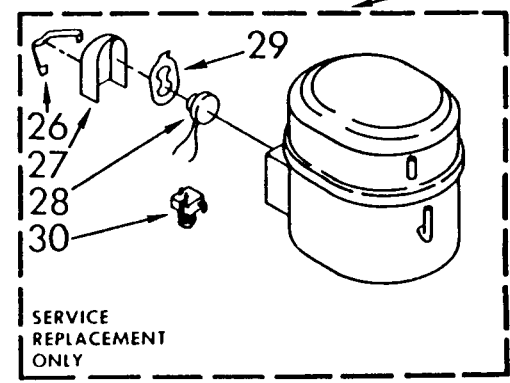

PARTS LIST

for

---

**COOLERATOR\***

---

**DEHUMIDIFIER**

**MODEL  
AK2500XV0**

# UNIT PARTS

For Model: AK2500XV0

1		Literature Parts
	LIT1158409	Sheet, Tech
	LIT1158219	Wiring Diagram
	LIT1156920	Manual, Owners
	LIT884601	List, Repair Parts
2	1157775	Tube, Restrictor (42.00" Length)
3	474013	Strainer, Tube
4	949896	Tube, Outlet (Includes No.3)
5	949908	Condenser
10	1156819	Overload, Protector
11	1156815	Relay, Start
12	1157582	Cover, Terminal
13	938384	Retainer, Cover
14	998746	Evaporator
15	488624	Screw, 8 x 3/8 (4)
16	998867	Seal
17	486197	Nut, #8 (4)
18	488400	Screw, 1/4-28 x 1" (3)
19	484136	Harness, Wire
20	1156748	Grommet (4)
21	1157584	Base
22	489015	Roll Pin (2)
23	951886	Glide (2)
24	998726	Roller (2)
25	876684	Compressor, Service (Complete Assembly)
26	831282	Retainer, Cover
27	865068	Cover, Terminal
28	876686	Overload
29	549086	Spring, Overload
30	876689	Relay, Start

# AIR FLOW AND CONTROL PARTS

For Model: AK2500XV0

1	1155666	Light, Indicator
2	1155848	Humidistat, Control
3	951285	Bracket, Control
4	998859	Knob, Control
5	488624	Screw, S.M. #8 x 3/8
6	998777	Bracket, Fan Motor Mounting
9	488130	Nut, Fan Motor 8-32 (2)
10	1156858	Motor, Fan
11	949645	Blade, Fan
13	998783	Switch, Water Level Control
14	1155670	Cord, Appliance
15	487871	Screw, 8-32 x 3/8
16	998779	Plate, Orifice
17	998802	Seal
18	489001	Palnut, 3/8-32
19	998730	Spring, Water Level
20	488480	Screw, 8 x 1/2A
21		Washer, Repair
	489083	.030 Thickness
	489091	.045 Thickness
	489029	.062 Thickness
23	998744	Support
24	145450	Screw, 8 x 1/4
25	602851	Tie, Cable (3)