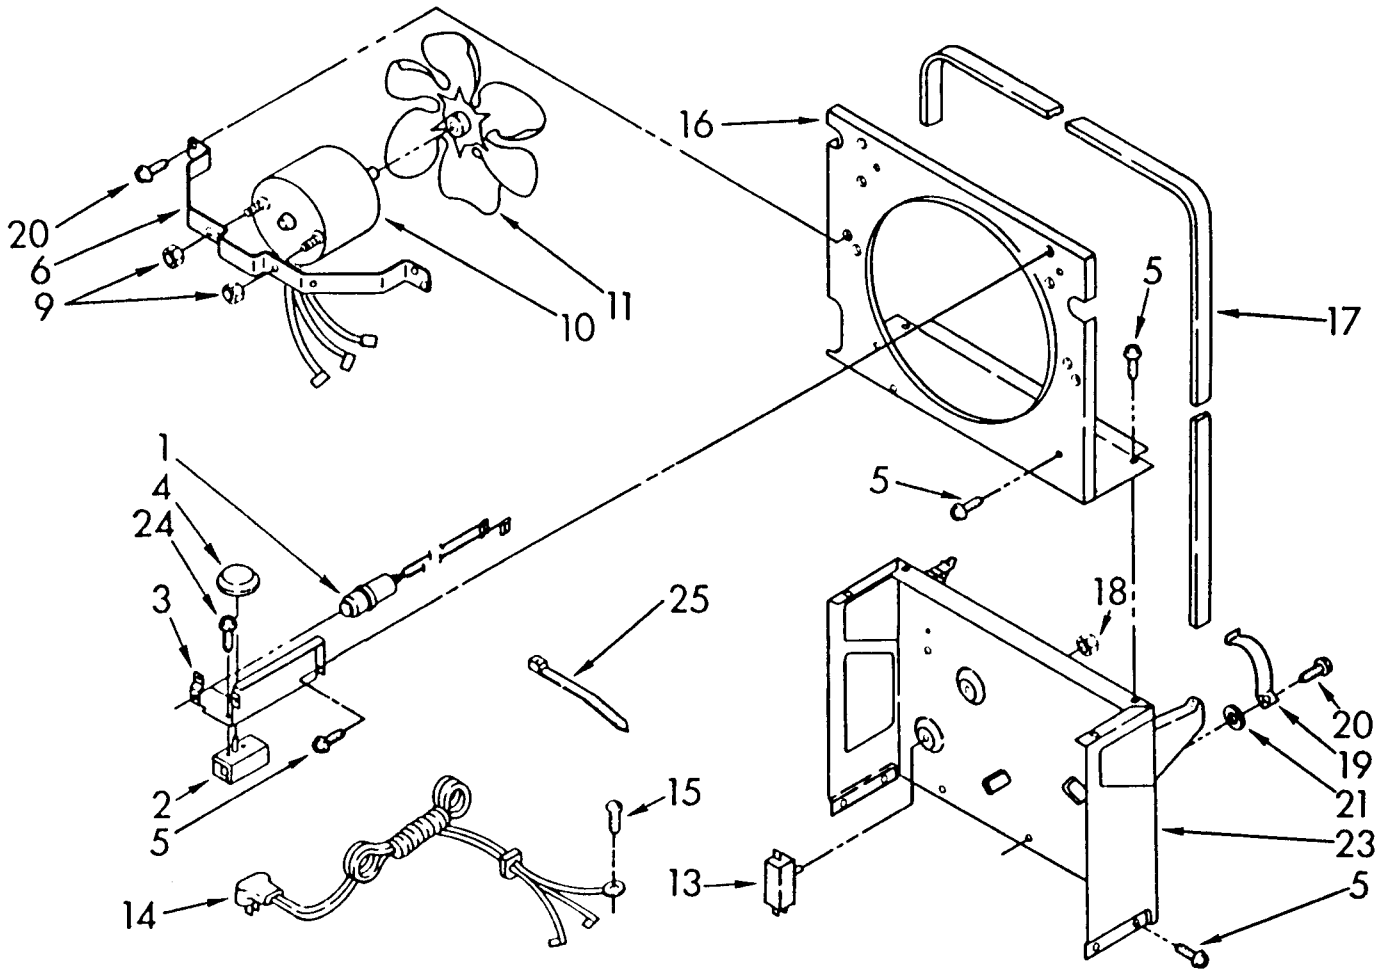

# UNIT PARTS

For Model: AK2500XV0

1		Literature Parts
	LIT1158409	Sheet, Tech
	LIT1158219	Wiring Diagram
	LIT1156920	Manual, Owners
	LIT884601	List, Repair Parts
2	1157775	Tube, Restrictor (42.00" Length)
3	474013	Strainer, Tube
4	949896	Tube, Outlet (Includes No.3)
5	949908	Condenser
10	1156819	Overload, Protector
11	1156815	Relay, Start
12	1157582	Cover, Terminal
13	938384	Retainer, Cover
14	998746	Evaporator
15	488624	Screw, 8 x 3/8 (4)
16	998867	Seal
17	486197	Nut, #8 (4)
18	488400	Screw, 1/4-28 x 1" (3)
19	484136	Harness, Wire
20	1156748	Grommet (4)
21	1157584	Base
22	489015	Roll Pin (2)
23	951886	Glide (2)
24	998726	Roller (2)
25	876684	Compressor, Service (Complete Assembly)
26	831282	Retainer, Cover
27	865068	Cover, Terminal
28	876686	Overload
29	549086	Spring, Overload
30	876689	Relay, Start

# AIR FLOW AND CONTROL PARTS

For Model: AK2500XV0

1	1155666	Light, Indicator
2	1155848	Humidistat, Control
3	951285	Bracket, Control
4	998859	Knob, Control
5	488624	Screw, S.M. #8 x 3/8
6	998777	Bracket, Fan Motor Mounting
9	488130	Nut, Fan Motor 8-32 (2)
10	1156858	Motor, Fan
11	949645	Blade, Fan
13	998783	Switch, Water Level Control
14	1155670	Cord, Appliance
15	487871	Screw, 8-32 x 3/8
16	998779	Plate, Orifice
17	998802	Seal
18	489001	Palnut, 3/8-32
19	998730	Spring, Water Level
20	488480	Screw, 8 x 1/2A
21		Washer, Repair
	489083	.030 Thickness
	489091	.045 Thickness
	489029	.062 Thickness
23	998744	Support
24	145450	Screw, 8 x 1/4
25	602851	Tie, Cable (3)