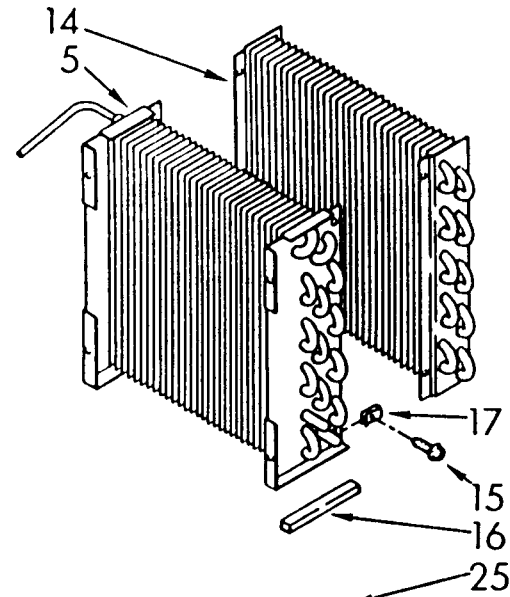

PARTS LIST

for

---

**COOLERATOR\***

---

**DEHUMIDIFIER**

**MODEL  
AK2500XV0**

# UNIT PARTS

For Model: AK2500XV0

1		Literature Parts
	LIT1158409	Sheet, Tech
	LIT1158219	Wiring Diagram
	LIT1156920	Manual, Owners
	LIT884601	List, Repair Parts
2	1157775	Tube, Restrictor (42.00" Length)
3	474013	Strainer, Tube
4	949896	Tube, Outlet (Includes No.3)
5	949908	Condenser
10	1156819	Overload, Protector
11	1156815	Relay, Start
12	1157582	Cover, Terminal
13	938384	Retainer, Cover
14	998746	Evaporator
15	488624	Screw, 8 x 3/8 (4)
16	998867	Seal
17	486197	Nut, #8 (4)
18	488400	Screw, 1/4-28 x 1" (3)
19	484136	Harness, Wire
20	1156748	Grommet (4)
21	1157584	Base
22	489015	Roll Pin (2)
23	951886	Glide (2)
24	998726	Roller (2)
25	876684	Compressor, Service (Complete Assembly)
26	831282	Retainer, Cover
27	865068	Cover, Terminal
28	876686	Overload
29	549086	Spring, Overload
30	876689	Relay, Start

# AIR FLOW AND CONTROL PARTS

For Model: AK2500XV0

1	1155666	Light, Indicator
2	1155848	Humidistat, Control
3	951285	Bracket, Control
4	998859	Knob, Control
5	488624	Screw, S.M. #8 x 3/8
6	998777	Bracket, Fan Motor Mounting
9	488130	Nut, Fan Motor 8-32 (2)
10	1156858	Motor, Fan
11	949645	Blade, Fan
13	998783	Switch, Water Level Control
14	1155670	Cord, Appliance
15	487871	Screw, 8-32 x 3/8
16	998779	Plate, Orifice
17	998802	Seal
18	489001	Palnut, 3/8-32
19	998730	Spring, Water Level
20	488480	Screw, 8 x 1/2A
21		Washer, Repair
	489083	.030 Thickness
	489091	.045 Thickness
	489029	.062 Thickness
23	998744	Support
24	145450	Screw, 8 x 1/4
25	602851	Tie, Cable (3)