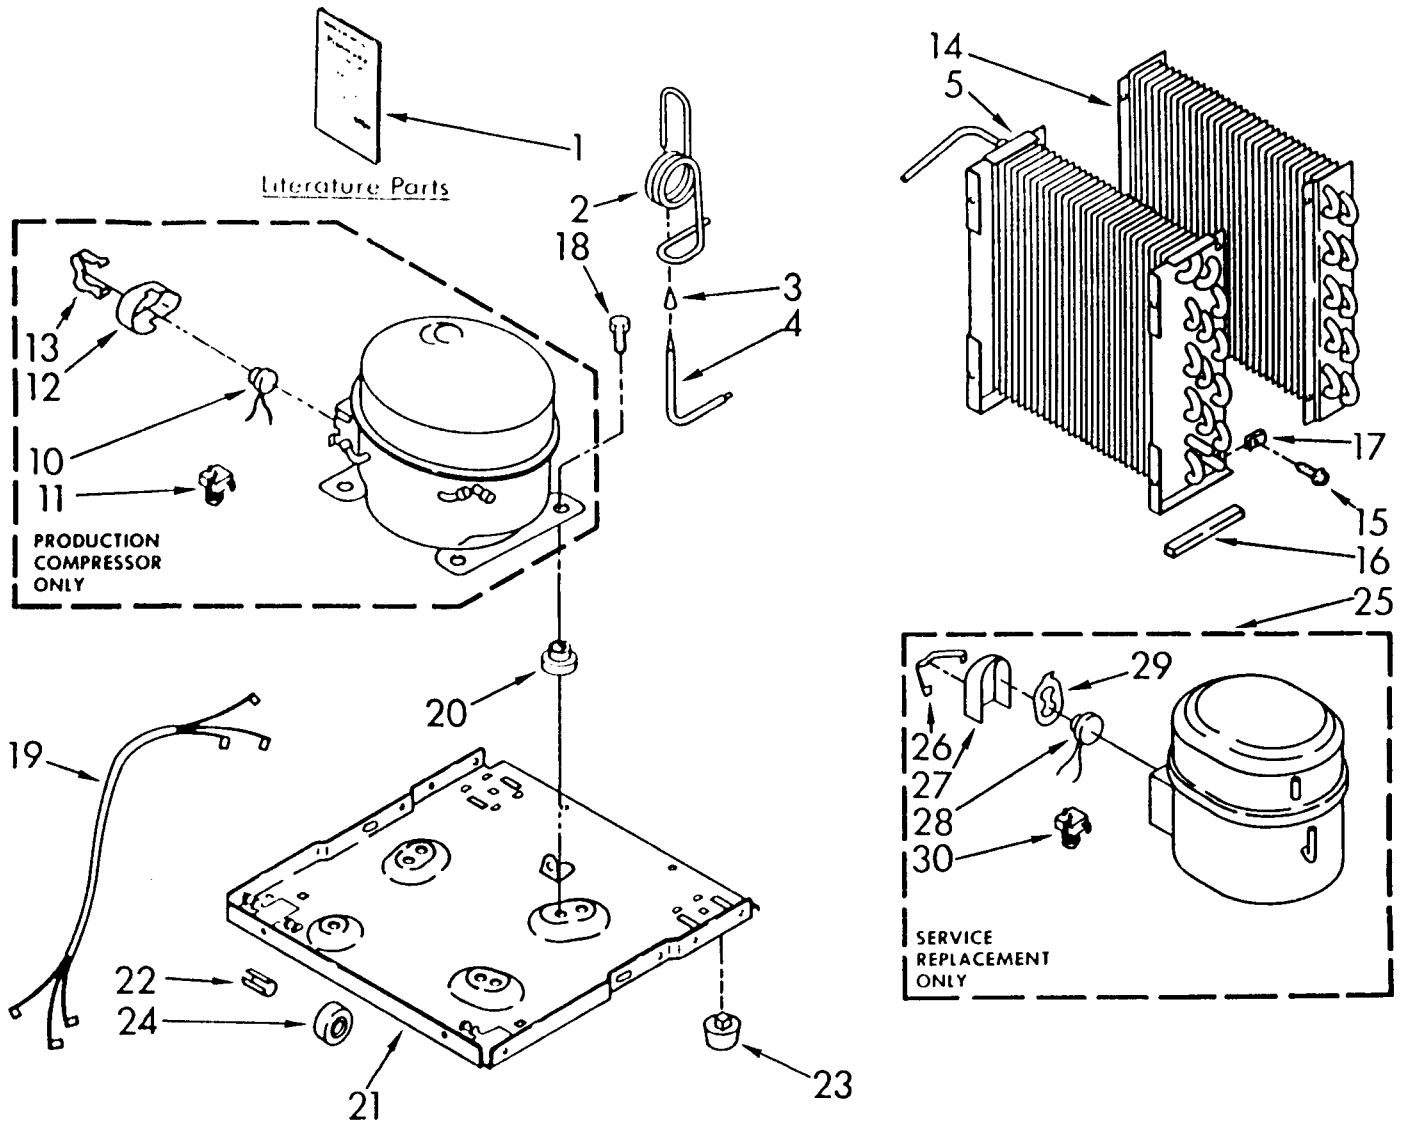

PARTS LIST

for

COOLERATOR*

DEHUMIDIFIER

**MODEL
AK2500XV0**

UNIT PARTS

For Model: AK2500XV0

1		Literature Parts
	LIT1158409	Sheet, Tech
	LIT1158219	Wiring Diagram
	LIT1156920	Manual, Owners
	LIT884601	List, Repair Parts
2	1157775	Tube, Restrictor (42.00" Length)
3	474013	Strainer, Tube
4	949896	Tube, Outlet (Includes No.3)
5	949908	Condenser
10	1156819	Overload, Protector
11	1156815	Relay, Start
12	1157582	Cover, Terminal
13	938384	Retainer, Cover
14	998746	Evaporator
15	488624	Screw, 8 x 3/8 (4)
16	998867	Seal
17	486197	Nut, #8 (4)
18	488400	Screw, 1/4-28 x 1" (3)
19	484136	Harness, Wire
20	1156748	Grommet (4)
21	1157584	Base
22	489015	Roll Pin (2)
23	951886	Glide (2)
24	998726	Roller (2)
25	876684	Compressor, Service (Complete Assembly)
26	831282	Retainer, Cover
27	865068	Cover, Terminal
28	876686	Overload
29	549086	Spring, Overload
30	876689	Relay, Start

AIR FLOW AND CONTROL PARTS

For Model: AK2500XV0

1	1155666	Light, Indicator
2	1155848	Humidistat, Control
3	951285	Bracket, Control
4	998859	Knob, Control
5	488624	Screw, S.M. #8 x 3/8
6	998777	Bracket, Fan Motor Mounting
9	488130	Nut, Fan Motor 8-32 (2)
10	1156858	Motor, Fan
11	949645	Blade, Fan
13	998783	Switch, Water Level Control
14	1155670	Cord, Appliance
15	487871	Screw, 8-32 x 3/8
16	998779	Plate, Orifice
17	998802	Seal
18	489001	Palnut, 3/8-32
19	998730	Spring, Water Level
20	488480	Screw, 8 x 1/2A
21		Washer, Repair
	489083	.030 Thickness
	489091	.045 Thickness
	489029	.062 Thickness
23	998744	Support
24	145450	Screw, 8 x 1/4
25	602851	Tie, Cable (3)

CABINET PARTS

For Model: AK2500XV0

1	998821	Cabinet
2	489120	Screw, 8-32 x 1/2 (2)
3	998813	Retainer, Pin (2) (Rear Grille)
4	998869	Cap, Thread Cover (4)
5	1156716	Grille, Front Assembly
6	998846	Lens, Light
7	998832	Grille, Rear
8	489073	Screw, #8 x 3/8
9	948584	Spacer, Grille
11	489016	Screw, 8-32x 3/8 (6)
12	951901	Pan, Condensate