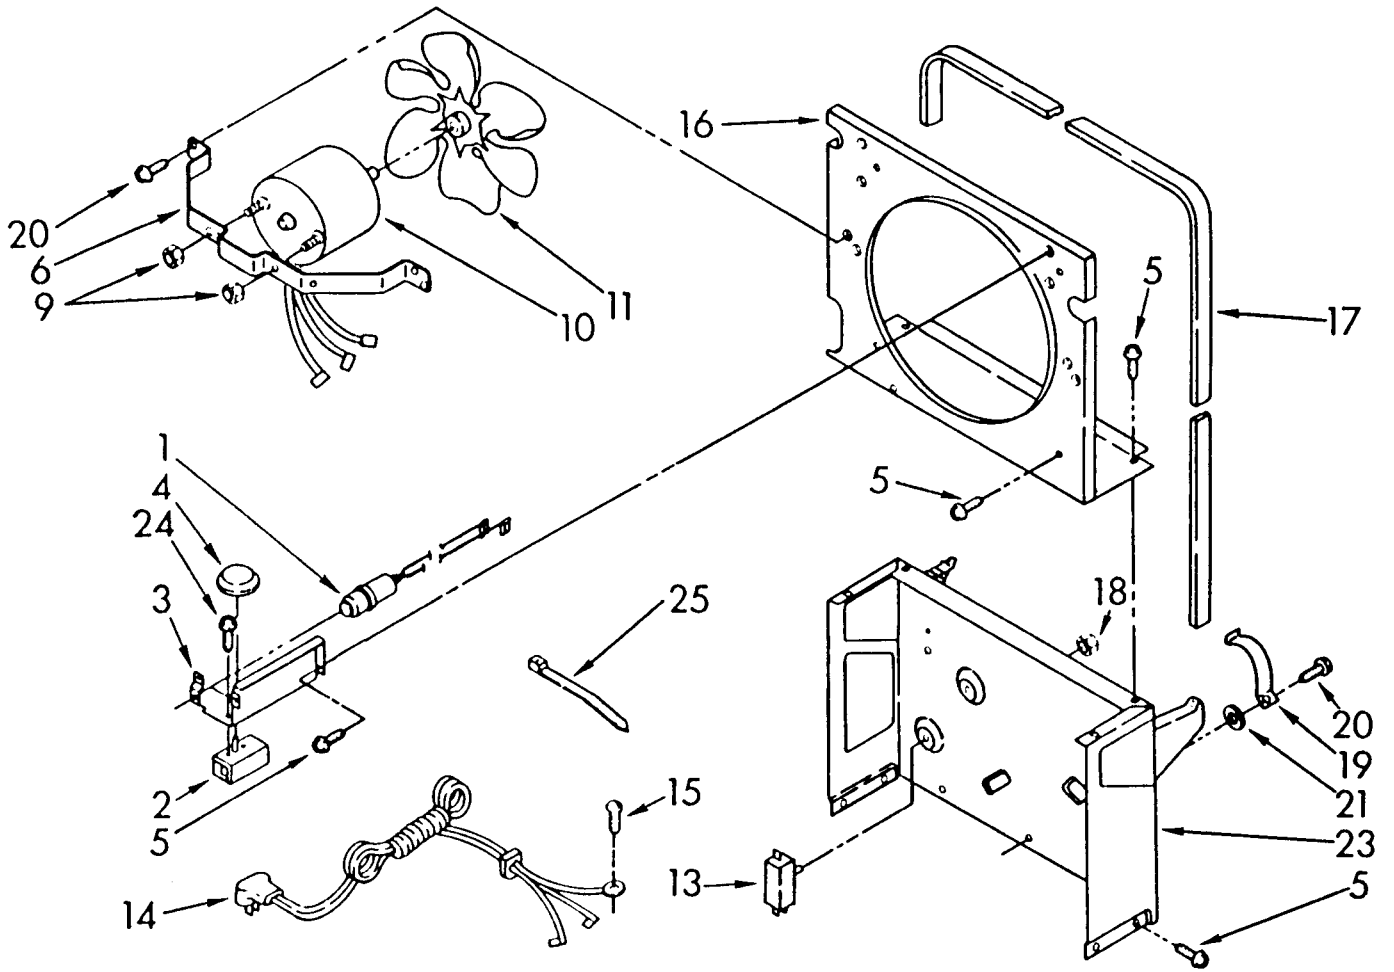

----- Manual continues below -----

PARTS LIST

for

COOLERATOR*

DEHUMIDIFIER

**MODEL
AK2500XV0**

UNIT PARTS

For Model: AK2500XV0

1		Literature Parts
	LIT1158409	Sheet, Tech
	LIT1158219	Wiring Diagram
	LIT1156920	Manual, Owners
	LIT884601	List, Repair Parts
2	1157775	Tube, Restrictor (42.00" Length)
3	474013	Strainer, Tube
4	949896	Tube, Outlet (Includes No.3)
5	949908	Condenser
10	1156819	Overload, Protector
11	1156815	Relay, Start
12	1157582	Cover, Terminal
13	938384	Retainer, Cover
14	998746	Evaporator
15	488624	Screw, 8 x 3/8 (4)
16	998867	Seal
17	486197	Nut, #8 (4)
18	488400	Screw, 1/4-28 x 1" (3)
19	484136	Harness, Wire
20	1156748	Grommet (4)
21	1157584	Base
22	489015	Roll Pin (2)
23	951886	Glide (2)
24	998726	Roller (2)
25	876684	Compressor, Service (Complete Assembly)
26	831282	Retainer, Cover
27	865068	Cover, Terminal
28	876686	Overload
29	549086	Spring, Overload
30	876689	Relay, Start

AIR FLOW AND CONTROL PARTS

For Model: AK2500XV0

1	1155666	Light, Indicator
2	1155848	Humidistat, Control
3	951285	Bracket, Control
4	998859	Knob, Control
5	488624	Screw, S.M. #8 x 3/8
6	998777	Bracket, Fan Motor Mounting
9	488130	Nut, Fan Motor 8-32 (2)
10	1156858	Motor, Fan
11	949645	Blade, Fan
13	998783	Switch, Water Level Control
14	1155670	Cord, Appliance
15	487871	Screw, 8-32 x 3/8
16	998779	Plate, Orifice
17	998802	Seal
18	489001	Palnut, 3/8-32
19	998730	Spring, Water Level
20	488480	Screw, 8 x 1/2A
21		Washer, Repair
	489083	.030 Thickness
	489091	.045 Thickness
	489029	.062 Thickness
23	998744	Support
24	145450	Screw, 8 x 1/4
25	602851	Tie, Cable (3)