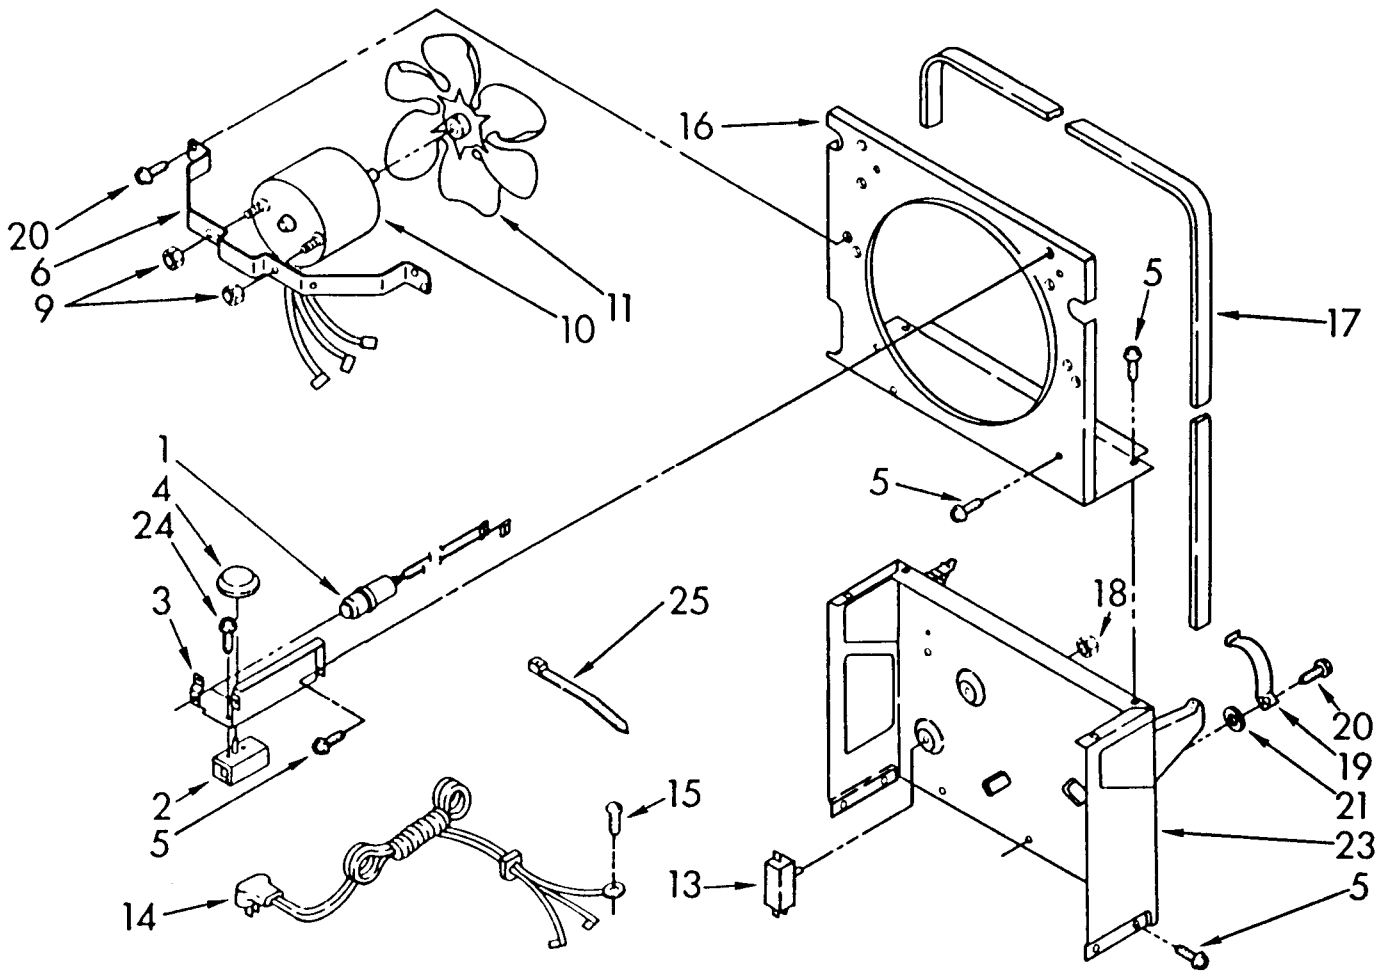

PARTS LIST

for

COOLERATOR*

DEHUMIDIFIER

**MODEL
AK2500XV0**

UNIT PARTS

For Model: AK2500XV0

1		Literature Parts
	LIT1158409	Sheet, Tech
	LIT1158219	Wiring Diagram
	LIT1156920	Manual, Owners
	LIT884601	List, Repair Parts
2	1157775	Tube, Restrictor (42.00" Length)
3	474013	Strainer, Tube
4	949896	Tube, Outlet (Includes No.3)
5	949908	Condenser
10	1156819	Overload, Protector
11	1156815	Relay, Start
12	1157582	Cover, Terminal
13	938384	Retainer, Cover
14	998746	Evaporator
15	488624	Screw, 8 x 3/8 (4)
16	998867	Seal
17	486197	Nut, #8 (4)
18	488400	Screw, 1/4-28 x 1" (3)
19	484136	Harness, Wire
20	1156748	Grommet (4)
21	1157584	Base
22	489015	Roll Pin (2)
23	951886	Glide (2)
24	998726	Roller (2)
25	876684	Compressor, Service (Complete Assembly)
26	831282	Retainer, Cover
27	865068	Cover, Terminal
28	876686	Overload
29	549086	Spring, Overload
30	876689	Relay, Start

AIR FLOW AND CONTROL PARTS

For Model: AK2500XV0

1	1155666	Light, Indicator
2	1155848	Humidistat, Control
3	951285	Bracket, Control
4	998859	Knob, Control
5	488624	Screw, S.M. #8 x 3/8
6	998777	Bracket, Fan Motor Mounting
9	488130	Nut, Fan Motor 8-32 (2)
10	1156858	Motor, Fan
11	949645	Blade, Fan
13	998783	Switch, Water Level Control
14	1155670	Cord, Appliance
15	487871	Screw, 8-32 x 3/8
16	998779	Plate, Orifice
17	998802	Seal
18	489001	Palnut, 3/8-32
19	998730	Spring, Water Level
20	488480	Screw, 8 x 1/2A
21		Washer, Repair
	489083	.030 Thickness
	489091	.045 Thickness
	489029	.062 Thickness
23	998744	Support
24	145450	Screw, 8 x 1/4
25	602851	Tie, Cable (3)

CABINET PARTS

For Model: AK2500XV0

1	998821	Cabinet
2	489120	Screw, 8-32 x 1/2 (2)
3	998813	Retainer, Pin (2) (Rear Grille)
4	998869	Cap, Thread Cover (4)
5	1156716	Grille, Front Assembly
6	998846	Lens, Light
7	998832	Grille, Rear
8	489073	Screw, #8 x 3/8
9	948584	Spacer, Grille
11	489016	Screw, 8-32x 3/8 (6)
12	951901	Pan, Condensate