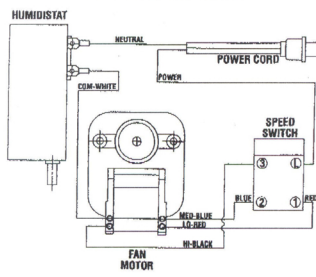

MODEL SERIES 736 XXX
THREE SPEED