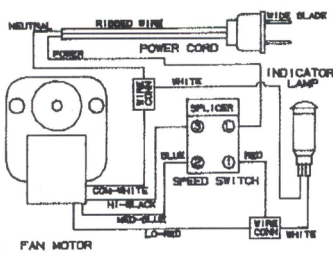

6* Pin 5060070 not sold separately after 10/1/97, use 3344020GRN or 3344020BLU Water Bottle

9* Motor - units made after 6/01/95 use 5560730

11* Lamp - units made after 6/01/95 use 5560830

23 Lead and 24 Connector are used with 5560730 Motor and 5560830 Lamp after 6/01/95

Wiring Schematic

MODEL SERIES 726 XXX
THREE SPEED

MODEL SERIES 736 XXX
THREE SPEED

MODEL SERIES 737 XXX
THREE SPEED

Bemis Manufacturing Company
300 Mill Street
Sheboygan Falls, WI 53085

Printed in USA

OB709-8009
Rev. 3/99