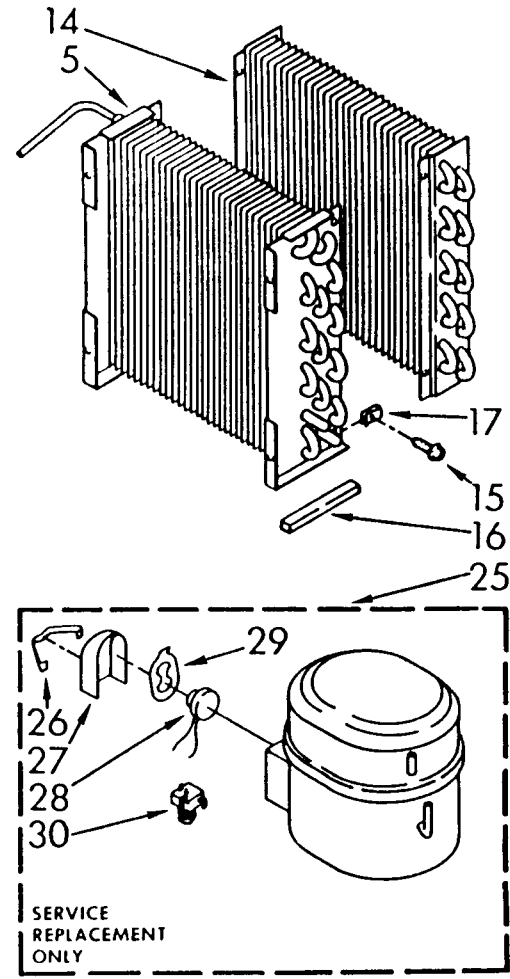

# UNIT PARTS

For Model: AK2500XV0

1		Literature Parts
	LIT1158409	Sheet, Tech
	LIT1158219	Wiring Diagram
	LIT1156920	Manual, Owners
	LIT884601	List, Repair Parts
2	1157775	Tube, Restrictor (42.00" Length)
3	474013	Strainer, Tube
4	949896	Tube, Outlet (Includes No.3)
5	949908	Condenser
10	1156819	Overload, Protector
11	1156815	Relay, Start
12	1157582	Cover, Terminal
13	938384	Retainer, Cover
14	998746	Evaporator
15	488624	Screw, 8 x 3/8 (4)
16	998867	Seal
17	486197	Nut, #8 (4)
18	488400	Screw, 1/4-28 x 1" (3)
19	484136	Harness, Wire
20	1156748	Grommet (4)
21	1157584	Base
22	489015	Roll Pin (2)
23	951886	Glide (2)
24	998726	Roller (2)
25	876684	Compressor, Service (Complete Assembly)
26	831282	Retainer, Cover
27	865068	Cover, Terminal
28	876686	Overload
29	549086	Spring, Overload
30	876689	Relay, Start

# AIR FLOW AND CONTROL PARTS

For Model: AK2500XV0

1	1155666	Light, Indicator
2	1155848	Humidistat, Control
3	951285	Bracket, Control
4	998859	Knob, Control
5	488624	Screw, S.M. #8 x 3/8
6	998777	Bracket, Fan Motor Mounting
9	488130	Nut, Fan Motor 8-32 (2)
10	1156858	Motor, Fan
11	949645	Blade, Fan
13	998783	Switch, Water Level Control
14	1155670	Cord, Appliance
15	487871	Screw, 8-32 x 3/8
16	998779	Plate, Orifice
17	998802	Seal
18	489001	Palnut, 3/8-32
19	998730	Spring, Water Level
20	488480	Screw, 8 x 1/2A
21		Washer, Repair
	489083	.030 Thickness
	489091	.045 Thickness
	489029	.062 Thickness
23	998744	Support
24	145450	Screw, 8 x 1/4
25	602851	Tie, Cable (3)

# CABINET PARTS

For Model: AK2500XV0

1	998821	Cabinet
2	489120	Screw, 8-32 x 1/2 (2)
3	998813	Retainer, Pin (2) (Rear Grille)
4	998869	Cap, Thread Cover (4)
5	1156716	Grille, Front Assembly
6	998846	Lens, Light
7	998832	Grille, Rear
8	489073	Screw, #8 x 3/8
9	948584	Spacer, Grille
11	489016	Screw, 8-32x 3/8 (6)
12	951901	Pan, Condensate