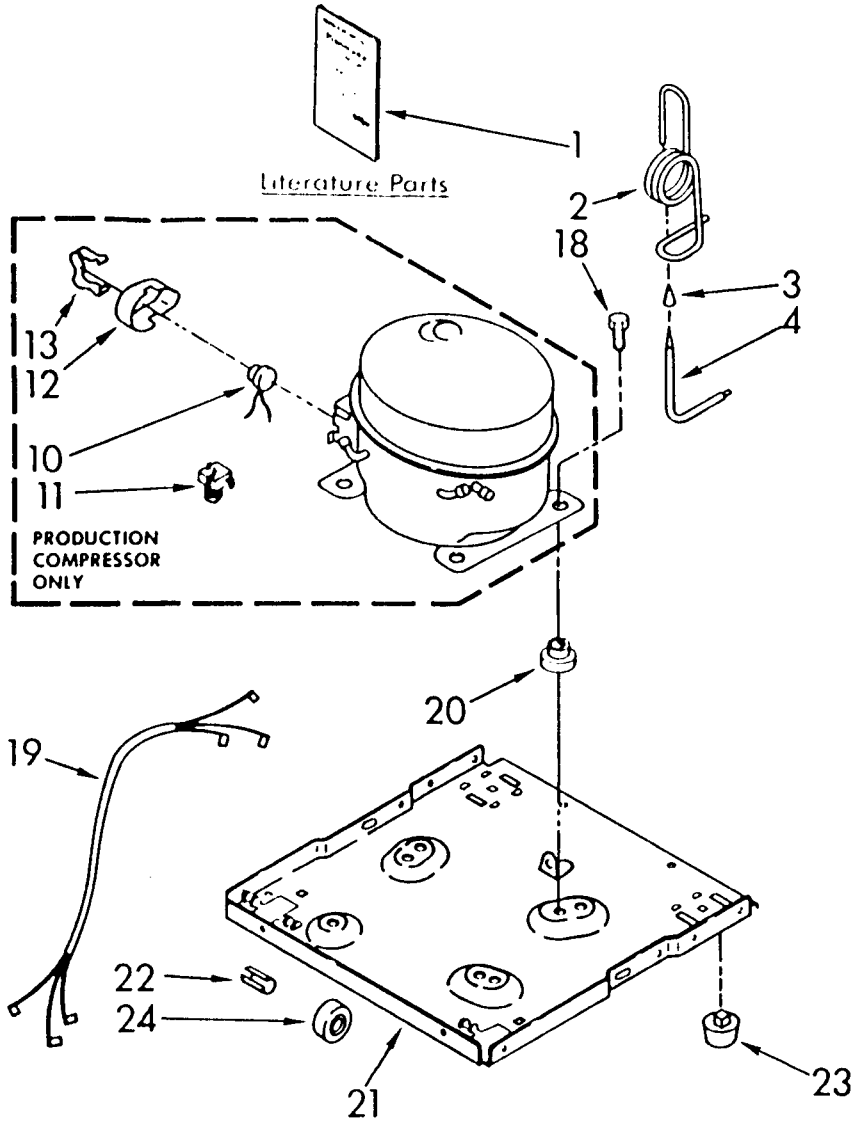

# UNIT PARTS

For Model: AK2500XV0

1		Literature Parts
	LIT1158409	Sheet, Tech
	LIT1158219	Wiring Diagram
	LIT1156920	Manual, Owners
	LIT884601	List, Repair Parts
2	1157775	Tube, Restrictor (42.00" Length)
3	474013	Strainer, Tube
4	949896	Tube, Outlet (Includes No.3)
5	949908	Condenser
10	1156819	Overload, Protector
11	1156815	Relay, Start
12	1157582	Cover, Terminal
13	938384	Retainer, Cover
14	998746	Evaporator
15	488624	Screw, 8 x 3/8 (4)
16	998867	Seal
17	486197	Nut, #8 (4)
18	488400	Screw, 1/4-28 x 1" (3)
19	484136	Harness, Wire
20	1156748	Grommet (4)
21	1157584	Base
22	489015	Roll Pin (2)
23	951886	Glide (2)
24	998726	Roller (2)
25	876684	Compressor, Service (Complete Assembly)
26	831282	Retainer, Cover
27	865068	Cover, Terminal
28	876686	Overload
29	549086	Spring, Overload
30	876689	Relay, Start

# AIR FLOW AND CONTROL PARTS

For Model: AK2500XV0

1	1155666	Light, Indicator
2	1155848	Humidistat, Control
3	951285	Bracket, Control
4	998859	Knob, Control
5	488624	Screw, S.M. #8 x 3/8
6	998777	Bracket, Fan Motor Mounting
9	488130	Nut, Fan Motor 8-32 (2)
10	1156858	Motor, Fan
11	949645	Blade, Fan
13	998783	Switch, Water Level Control
14	1155670	Cord, Appliance
15	487871	Screw, 8-32 x 3/8
16	998779	Plate, Orifice
17	998802	Seal
18	489001	Palnut, 3/8-32
19	998730	Spring, Water Level
20	488480	Screw, 8 x 1/2A
21		Washer, Repair
	489083	.030 Thickness
	489091	.045 Thickness
	489029	.062 Thickness
23	998744	Support
24	145450	Screw, 8 x 1/4
25	602851	Tie, Cable (3)