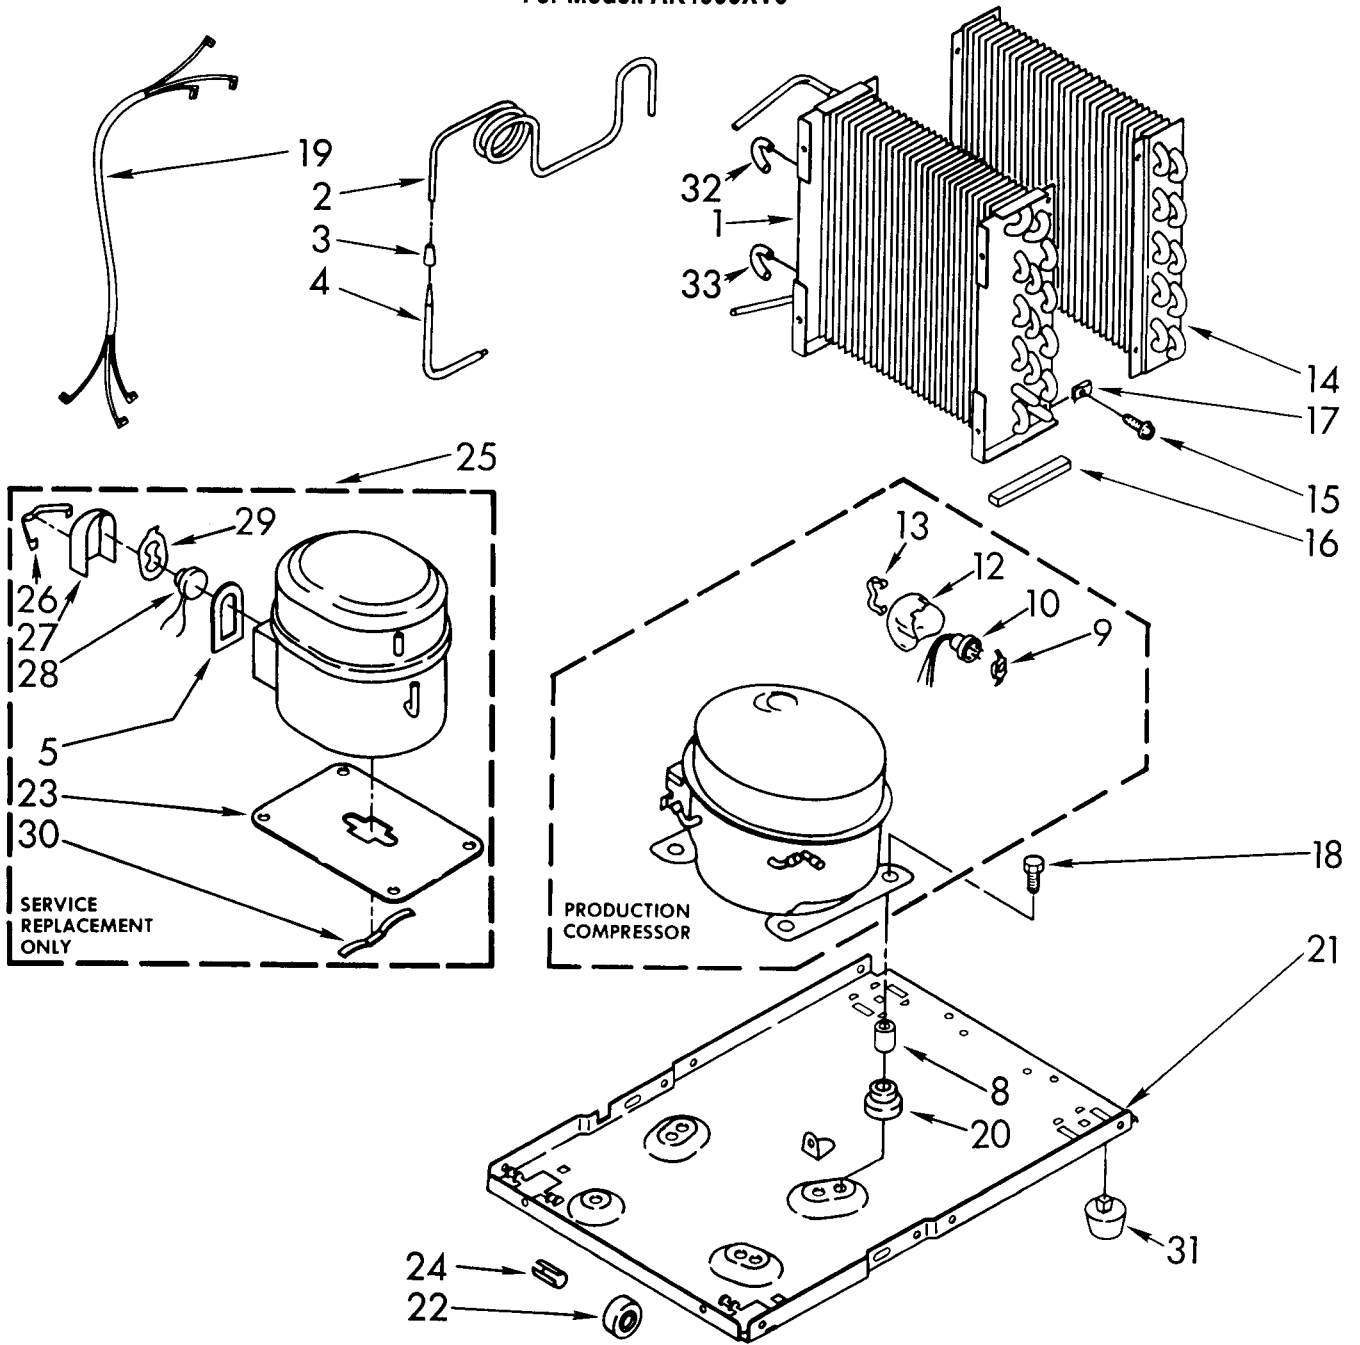

1	951345	Condenser
2	951684	Tube, Restrictor (Length 46.0")
3	474013	Strainer, Tube
4	949896	Tube, Outlet (Includes Item 3)
5	798471	Gasket, Cover
8	646498	Sleeve (4)
9	950061	Spring, Overload
10	951417	Overload, Protector
12	950055	Cover, Terminal
13	950056	Retainer, Cover
14	998746	Evaporator
15	488624	Screw, 8 x 3/8 (4)
16	998867	Seal
17	486197	Nut, Speed (4)
18	488400	Screw, 1/4-28 x 1" (4)
19	484136	Harness, Wire
20	646499	Grommet (4)
21	1157584	Base
22	998726	Roller (2)
23	876944	Plate, Compressor
24	489015	Pin, Roller (2)
25	876949	Compressor, Service (Complete Assembly)
26	832008	Retainer, Cover
27	798470	Cover, Terminal
28	798479	Overload
29	798469	Spring, Overload
30	643179	Spring, Clip
31	951886	Glide (2)
32	855199	Bend, Return (13)
33	854624	Bend, Return

AIR FLOW AND CONTROL PARTS

For Model: AK4000XV0

1	1155766	Light, Indicator
2	1155848	Humidistat, Control
3	951285	Bracket, Control
4	998859	Knob, Humidistat Control
5	488624	Screw, Sm #8 x 3/8
6	998777	Bracket, Fan Motor Mounting
8	951364	Bracket, Capacitor
9	488130	Nut, Fan Motor 8-32 (2)
10	1155657	Motor, Fan
11	949645	Blade, Fan
12	951363	Capacitor, Run
13	998783	Switch, Water Level Control
14	487871	Screw, 8-32 x 3/8
15	1155669	Cord, Appliance
16	998779	Plate, Orifice
17	998802	Seal
18	489001	Palnut, 3/8-32
19	998730	Spring, Water Level
20	488480	Screw, SM #8 x 1/2
21		Washer, Repair
	489083	.030 Thickness
	489091	.045 Thickness
	489029	.060 Thickness
23	998744	Support
24	145450	Screw, S.M. #8 x 1/4 (2)
25	602851	Tie, Cable

Following Parts Not Illustrated and Optional Parts Not Included

646753	Cap, Condensate Pan
647338	Washer, Cap (Condensate Pan)
485426	Paint, Touch-Up Starlight Gray (1/2 Pint)
10943	Oil (1 oz)
799833	Epoxy, Tube (Aluminum Repair)
505168	Tape, No Drip (30" Roll) Valve, Access
978025	1/4" Tube O.D.
978026	5/16" Tube O.D.
978027	3/8" Tube O.D.
978028	1/2" Tube O.D.
978029	5/8" Tube O.D.
978030	3/4" Tube O.D.
978865	Seal, Ring Access Valve (20 - Pack)