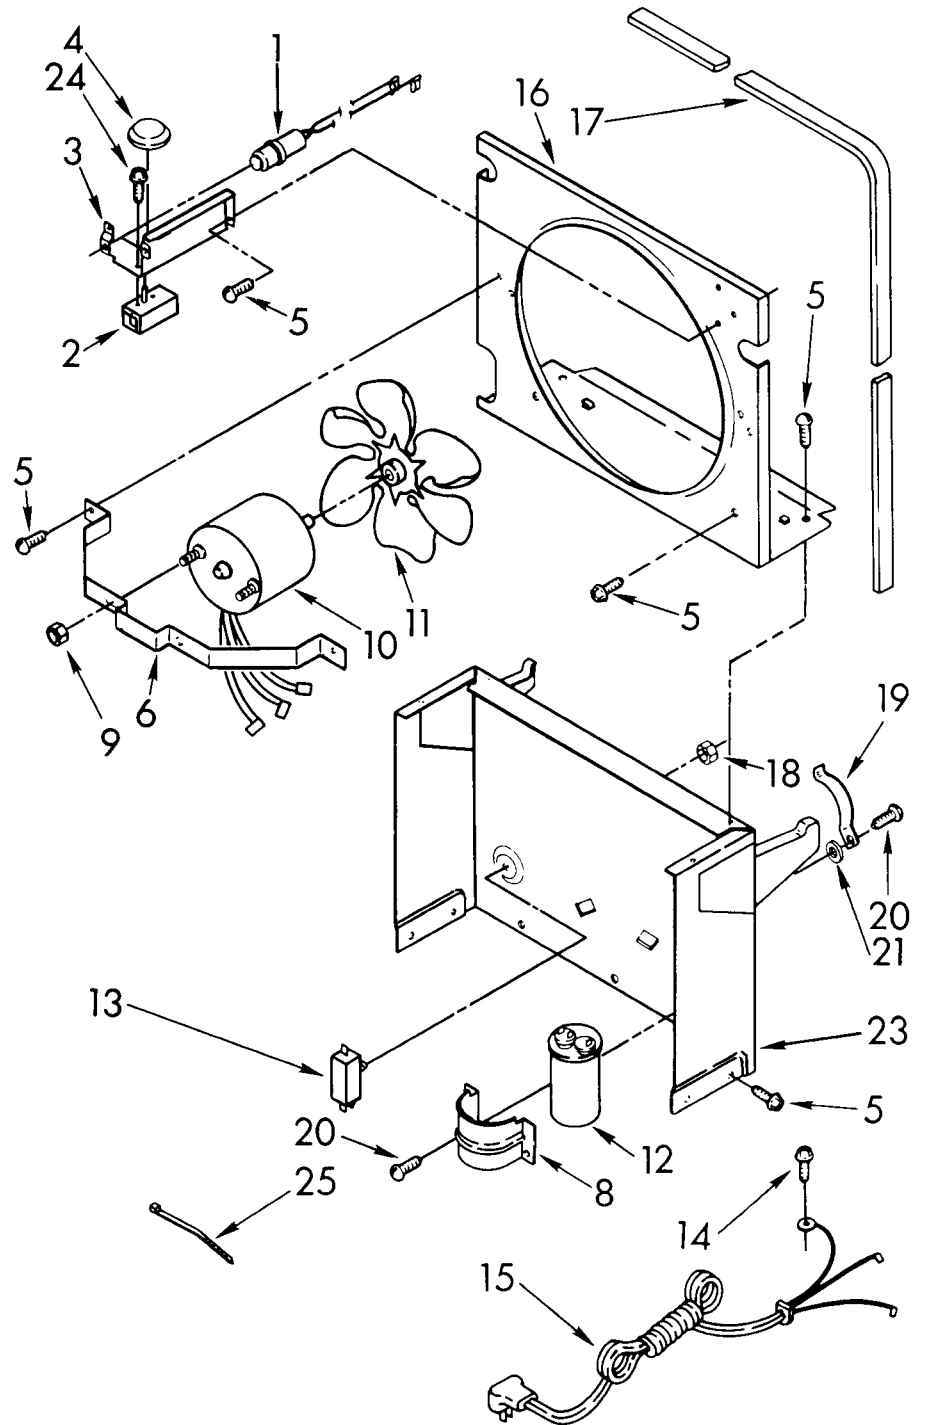

1	951345	Condenser
2	951684	Tube, Restrictor (Length 46.0")
3	474013	Strainer, Tube
4	949896	Tube, Outlet (Includes Item 3)
5	798471	Gasket, Cover
8	646498	Sleeve (4)
9	950061	Spring, Overload
10	951417	Overload, Protector
12	950055	Cover, Terminal
13	950056	Retainer, Cover
14	998746	Evaporator
15	488624	Screw, 8 x 3/8 (4)
16	998867	Seal
17	486197	Nut, Speed (4)
18	488400	Screw, 1/4-28 x 1" (4)
19	484136	Harness, Wire
20	646499	Grommet (4)
21	1157584	Base
22	998726	Roller (2)
23	876944	Plate, Compressor
24	489015	Pin, Roller (2)
25	876949	Compressor, Service (Complete Assembly)
26	832008	Retainer, Cover
27	798470	Cover, Terminal
28	798479	Overload
29	798469	Spring, Overload
30	643179	Spring, Clip
31	951886	Glide (2)
32	855199	Bend, Return (13)
33	854624	Bend, Return

AIR FLOW AND CONTROL PARTS

For Model: AK4000XV0

1	1155766	Light, Indicator
2	1155848	Humidistat, Control
3	951285	Bracket, Control
4	998859	Knob, Humidistat Control
5	488624	Screw, Sm #8 x 3/8
6	998777	Bracket, Fan Motor Mounting
8	951364	Bracket, Capacitor
9	488130	Nut, Fan Motor 8-32 (2)
10	1155657	Motor, Fan
11	949645	Blade, Fan
12	951363	Capacitor, Run
13	998783	Switch, Water Level Control
14	487871	Screw, 8-32 x 3/8
15	1155669	Cord, Appliance
16	998779	Plate, Orifice
17	998802	Seal
18	489001	Palnut, 3/8-32
19	998730	Spring, Water Level
20	488480	Screw, SM #8 x 1/2
21		Washer, Repair
	489083	.030 Thickness
	489091	.045 Thickness
	489029	.060 Thickness
23	998744	Support
24	145450	Screw, S.M. #8 x 1/4 (2)
25	602851	Tie, Cable

Following Parts Not Illustrated and Optional Parts Not Included

646753	Cap, Condensate Pan
647338	Washer, Cap (Condensate Pan)
485426	Paint, Touch-Up Starlight Gray (1/2 Pint)
10943	Oil (1 oz)
799833	Epoxy, Tube (Aluminum Repair)
505168	Tape, No Drip (30" Roll) Valve, Access
978025	1/4" Tube O.D.
978026	5/16" Tube O.D.
978027	3/8" Tube O.D.
978028	1/2" Tube O.D.
978029	5/8" Tube O.D.
978030	3/4" Tube O.D.
978865	Seal, Ring Access Valve (20 - Pack)