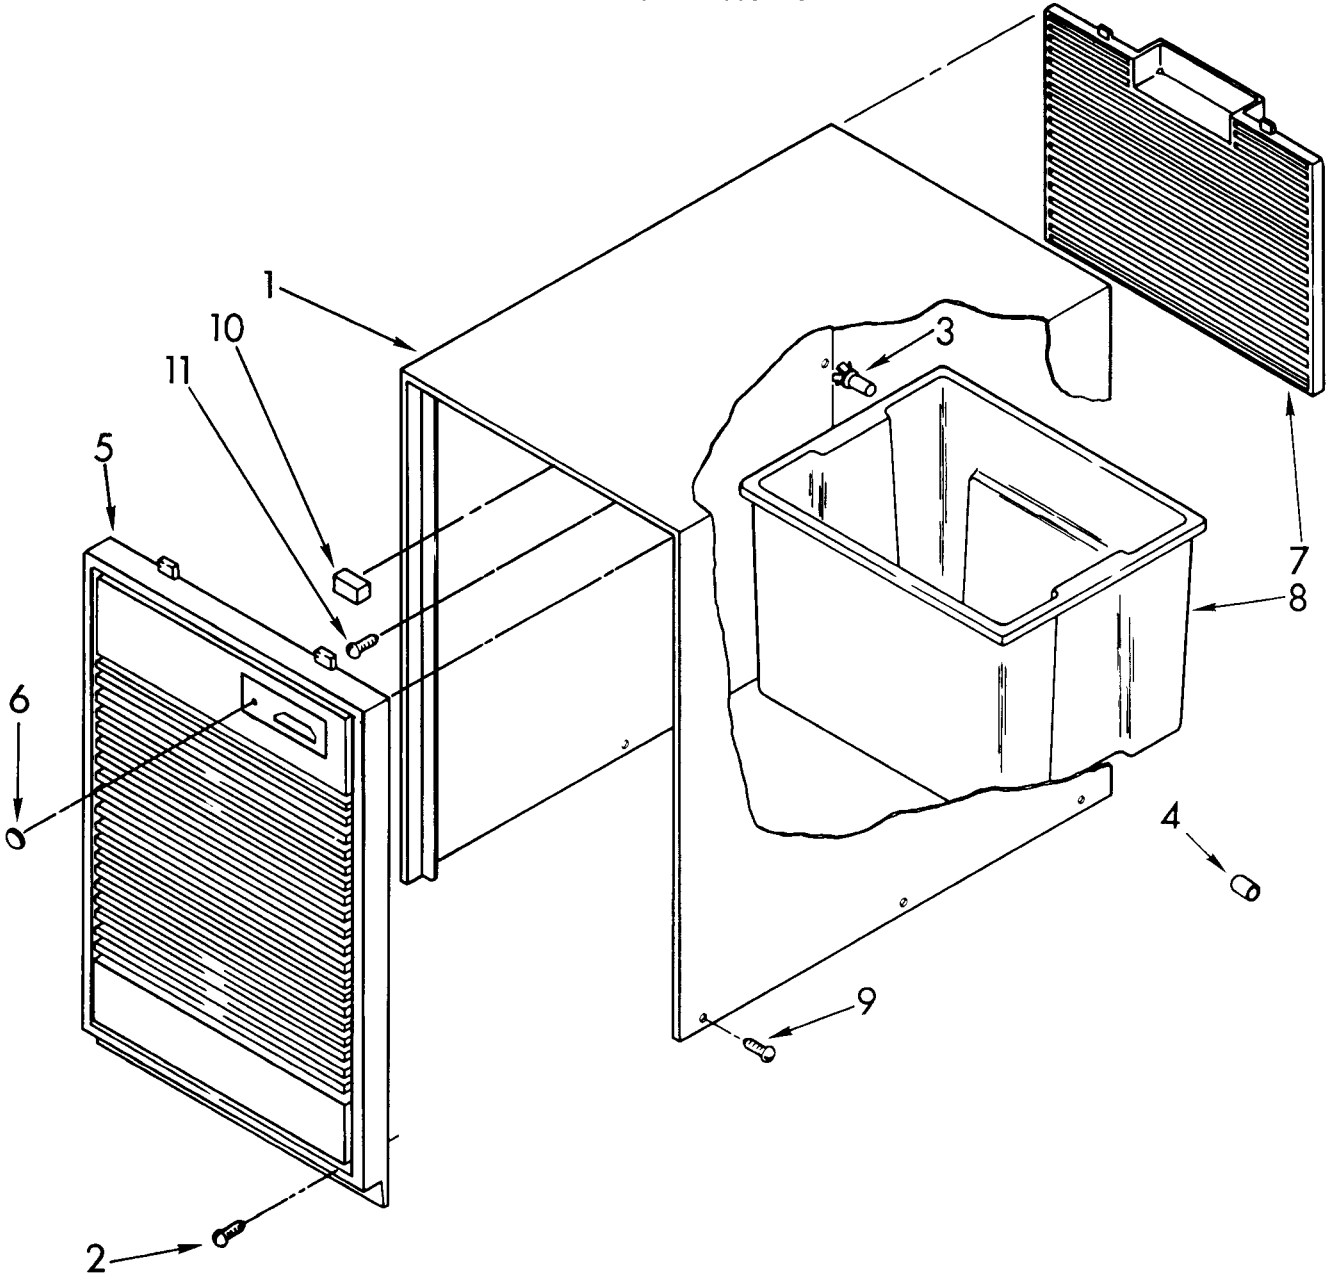

CABINET PARTS

For Model: AK4000XV0