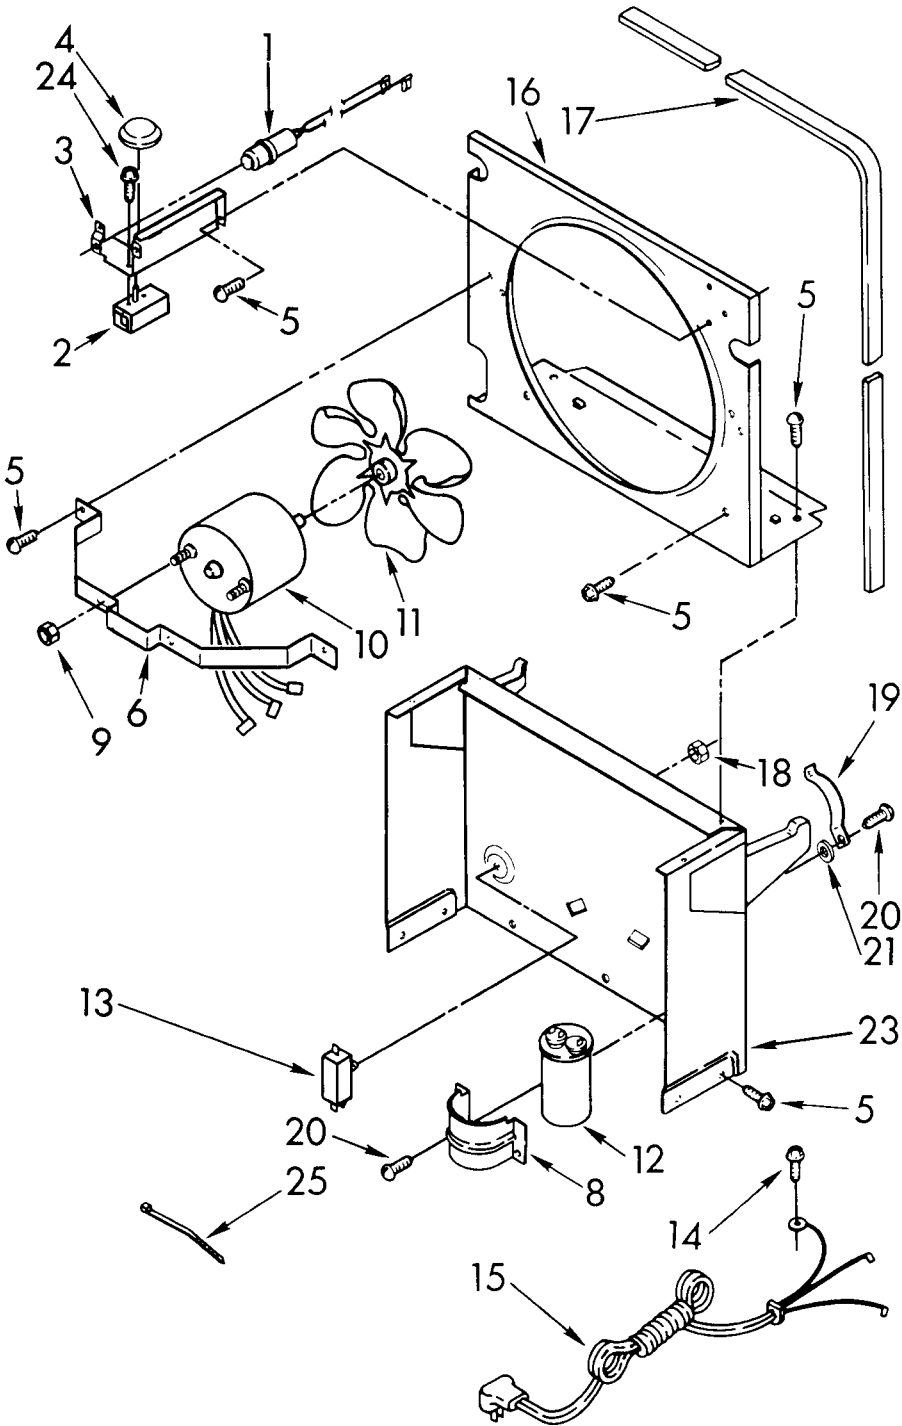

For Model: AK4000XV0

1	951345	Condenser
2	951684	Tube, Restrictor (Length 46.0")
3	474013	Strainer, Tube
4	949896	Tube, Outlet (Includes Item 3)
5	798471	Gasket, Cover
8	646498	Sleeve (4)
9	950061	Spring, Overload
10	951417	Overload, Protector
12	950055	Cover, Terminal
13	950056	Retainer, Cover
14	998746	Evaporator
15	488624	Screw, 8 x 3/8 (4)
16	998867	Seal
17	486197	Nut, Speed (4)
18	488400	Screw, 1/4-28 x 1" (4)
19	484136	Harness, Wire
20	646499	Grommet (4)
21	1157584	Base
22	998726	Roller (2)
23	876944	Plate, Compressor
24	489015	Pin, Roller (2)
25	876949	Compressor, Service (Complete Assembly)
26	832008	Retainer, Cover
27	798470	Cover, Terminal
28	798479	Overload
29	798469	Spring, Overload
30	643179	Spring, Clip
31	951886	Glide (2)
32	855199	Bend, Return (13)
33	854624	Bend, Return

AIR FLOW AND CONTROL PARTS

For Model: AK4000XV0

1	1155766	Light, Indicator
2	1155848	Humidistat, Control
3	951285	Bracket, Control
4	998859	Knob, Humidistat Control
5	488624	Screw, Sm #8 x 3/8
6	998777	Bracket, Fan Motor Mounting
8	951364	Bracket, Capacitor
9	488130	Nut, Fan Motor 8-32 (2)
10	1155657	Motor, Fan
11	949645	Blade, Fan
12	951363	Capacitor, Run
13	998783	Switch, Water Level Control
14	487871	Screw, 8-32 x 3/8
15	1155669	Cord, Appliance
16	998779	Plate, Orifice
17	998802	Seal
18	489001	Palnut, 3/8-32
19	998730	Spring, Water Level
20	488480	Screw, SM #8 x 1/2
21		Washer, Repair
	489083	.030 Thickness
	489091	.045 Thickness
	489029	.060 Thickness
23	998744	Support
24	145450	Screw, S.M. #8 x 1/4 (2)
25	602851	Tie, Cable

Following Parts Not Illustrated and Optional Parts Not Included

646753	Cap, Condensate Pan
647338	Washer, Cap (Condensate Pan)
485426	Paint, Touch-Up Starlight Gray (1/2 Pint)
10943	Oil (1 oz)
799833	Epoxy, Tube (Aluminum Repair)
505168	Tape, No Drip (30" Roll) Valve, Access
978025	1/4" Tube O.D.
978026	5/16" Tube O.D.
978027	3/8" Tube O.D.
978028	1/2" Tube O.D.
978029	5/8" Tube O.D.
978030	3/4" Tube O.D.
978865	Seal, Ring Access Valve (20 - Pack)