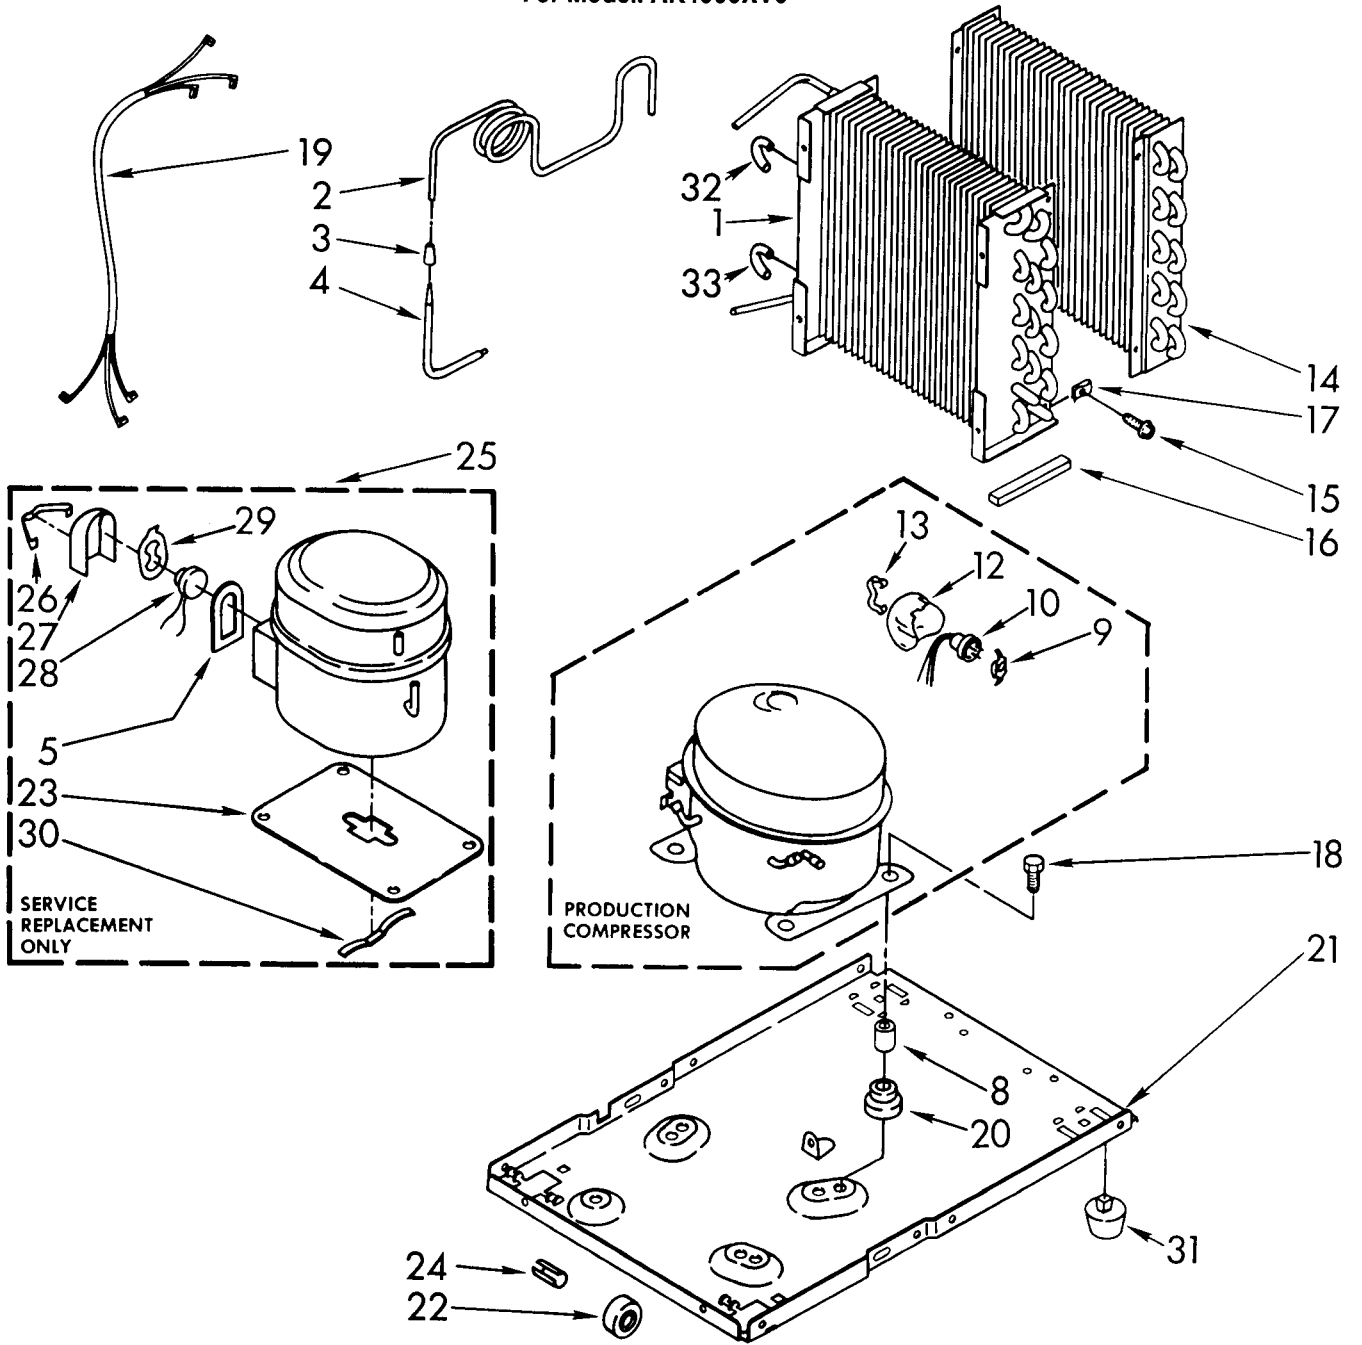

For Model: AK4000XV0

1	951345	Condenser
2	951684	Tube, Restrictor (Length 46.0")
3	474013	Strainer, Tube
4	949896	Tube, Outlet (Includes Item 3)
5	798471	Gasket, Cover
8	646498	Sleeve (4)
9	950061	Spring, Overload
10	951417	Overload, Protector
12	950055	Cover, Terminal
13	950056	Retainer, Cover
14	998746	Evaporator
15	488624	Screw, 8 x 3/8 (4)
16	998867	Seal
17	486197	Nut, Speed (4)
18	488400	Screw, 1/4-28 x 1" (4)
19	484136	Harness, Wire
20	646499	Grommet (4)
21	1157584	Base
22	998726	Roller (2)
23	876944	Plate, Compressor
24	489015	Pin, Roller (2)
25	876949	Compressor, Service (Complete Assembly)
26	832008	Retainer, Cover
27	798470	Cover, Terminal
28	798479	Overload
29	798469	Spring, Overload
30	643179	Spring, Clip
31	951886	Glide (2)
32	855199	Bend, Return (13)
33	854624	Bend, Return

AIR FLOW AND CONTROL PARTS

For Model: AK4000XV0

1	1155766	Light, Indicator
2	1155848	Humidistat, Control
3	951285	Bracket, Control
4	998859	Knob, Humidistat Control
5	488624	Screw, Sm #8 x 3/8
6	998777	Bracket, Fan Motor Mounting
8	951364	Bracket, Capacitor
9	488130	Nut, Fan Motor 8-32 (2)
10	1155657	Motor, Fan
11	949645	Blade, Fan
12	951363	Capacitor, Run
13	998783	Switch, Water Level Control
14	487871	Screw, 8-32 x 3/8
15	1155669	Cord, Appliance
16	998779	Plate, Orifice
17	998802	Seal
18	489001	Palnut, 3/8-32
19	998730	Spring, Water Level
20	488480	Screw, SM #8 x 1/2
21		Washer, Repair
	489083	.030 Thickness
	489091	.045 Thickness
	489029	.060 Thickness
23	998744	Support
24	145450	Screw, S.M. #8 x 1/4 (2)
25	602851	Tie, Cable

Following Parts Not Illustrated and Optional Parts Not Included

646753	Cap, Condensate Pan
647338	Washer, Cap (Condensate Pan)
485426	Paint, Touch-Up Starlight Gray (1/2 Pint)
10943	Oil (1 oz)
799833	Epoxy, Tube (Aluminum Repair)
505168	Tape, No Drip (30" Roll) Valve, Access
978025	1/4" Tube O.D.
978026	5/16" Tube O.D.
978027	3/8" Tube O.D.
978028	1/2" Tube O.D.
978029	5/8" Tube O.D.
978030	3/4" Tube O.D.
978865	Seal, Ring Access Valve (20 - Pack)