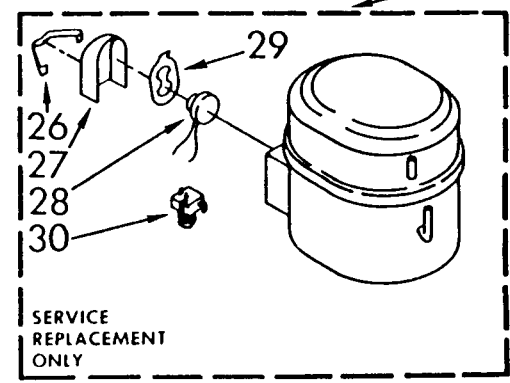

UNIT PARTS

For Model: AK2500XV0