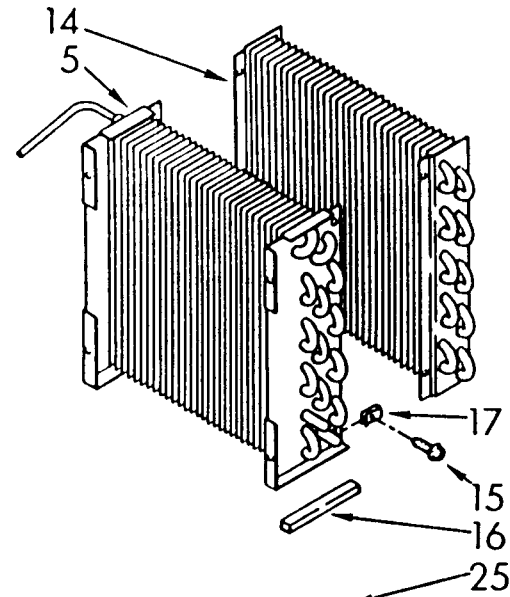

# UNIT PARTS

For Model: AK2500XV0

1		Literature Parts
	LIT1158409	Sheet, Tech
	LIT1158219	Wiring Diagram
	LIT1156920	Manual, Owners
	LIT884601	List, Repair Parts
2	1157775	Tube, Restrictor (42.00" Length)
3	474013	Strainer, Tube
4	949896	Tube, Outlet (Includes No.3)
5	949908	Condenser
10	1156819	Overload, Protector
11	1156815	Relay, Start
12	1157582	Cover, Terminal
13	938384	Retainer, Cover
14	998746	Evaporator
15	488624	Screw, 8 x 3/8 (4)
16	998867	Seal
17	486197	Nut, #8 (4)
18	488400	Screw, 1/4-28 x 1" (3)
19	484136	Harness, Wire
20	1156748	Grommet (4)
21	1157584	Base
22	489015	Roll Pin (2)
23	951886	Glide (2)
24	998726	Roller (2)
25	876684	Compressor, Service (Complete Assembly)
26	831282	Retainer, Cover
27	865068	Cover, Terminal
28	876686	Overload
29	549086	Spring, Overload
30	876689	Relay, Start

# AIR FLOW AND CONTROL PARTS

For Model: AK2500XV0

1	1155666	Light, Indicator
2	1155848	Humidistat, Control
3	951285	Bracket, Control
4	998859	Knob, Control
5	488624	Screw, S.M. #8 x 3/8
6	998777	Bracket, Fan Motor Mounting
9	488130	Nut, Fan Motor 8-32 (2)
10	1156858	Motor, Fan
11	949645	Blade, Fan
13	998783	Switch, Water Level Control
14	1155670	Cord, Appliance
15	487871	Screw, 8-32 x 3/8
16	998779	Plate, Orifice
17	998802	Seal
18	489001	Palnut, 3/8-32
19	998730	Spring, Water Level
20	488480	Screw, 8 x 1/2A
21		Washer, Repair
	489083	.030 Thickness
	489091	.045 Thickness
	489029	.062 Thickness
23	998744	Support
24	145450	Screw, 8 x 1/4
25	602851	Tie, Cable (3)