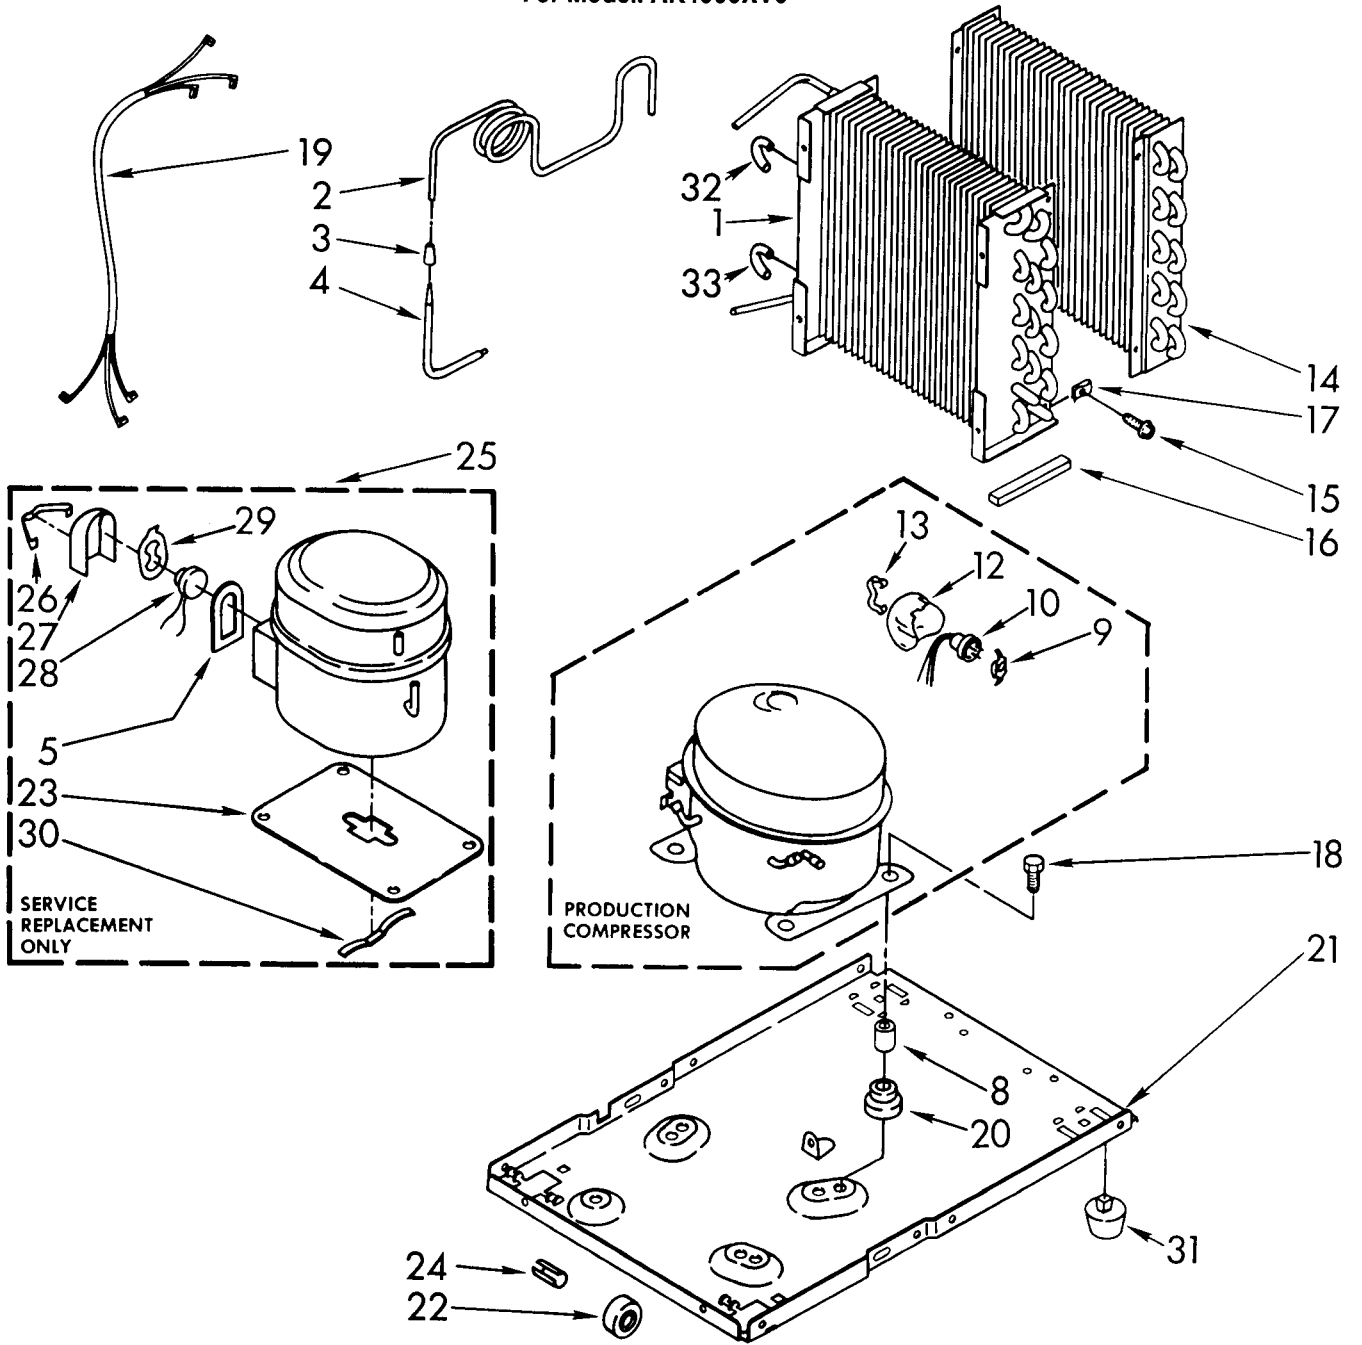

# PARTS LIST

for

---

# UNIT PARTS

For Model: AK4000XV0

1	951345	Condenser
2	951684	Tube, Restrictor (Length 46.0")
3	474013	Strainer, Tube
4	949896	Tube, Outlet (Includes Item 3)
5	798471	Gasket, Cover
8	646498	Sleeve (4)
9	950061	Spring, Overload
10	951417	Overload, Protector
12	950055	Cover, Terminal
13	950056	Retainer, Cover
14	998746	Evaporator
15	488624	Screw, 8 x 3/8 (4)
16	998867	Seal
17	486197	Nut, Speed (4)
18	488400	Screw, 1/4-28 x 1" (4)
19	484136	Harness, Wire
20	646499	Grommet (4)
21	1157584	Base
22	998726	Roller (2)
23	876944	Plate, Compressor
24	489015	Pin, Roller (2)
25	876949	Compressor, Service (Complete Assembly)
26	832008	Retainer, Cover
27	798470	Cover, Terminal
28	798479	Overload
29	798469	Spring, Overload
30	643179	Spring, Clip
31	951886	Glide (2)
32	855199	Bend, Return (13)
33	854624	Bend, Return

1	1155766	Light, Indicator
2	1155848	Humidistat, Control
3	951285	Bracket, Control
4	998859	Knob, Humidistat Control
5	488624	Screw, Sm #8 x 3/8
6	998777	Bracket, Fan Motor Mounting
8	951364	Bracket, Capacitor
9	488130	Nut, Fan Motor 8-32 (2)
10	1155657	Motor, Fan
11	949645	Blade, Fan
12	951363	Capacitor, Run
13	998783	Switch, Water Level Control
14	487871	Screw, 8-32 x 3/8
15	1155669	Cord, Appliance
16	998779	Plate, Orifice
17	998802	Seal
18	489001	Palnut, 3/8-32
19	998730	Spring, Water Level
20	488480	Screw, SM #8 x 1/2
21		Washer, Repair
	489083	.030 Thickness
	489091	.045 Thickness
	489029	.060 Thickness
23	998744	Support
24	145450	Screw, S.M. #8 x 1/4 (2)
25	602851	Tie, Cable