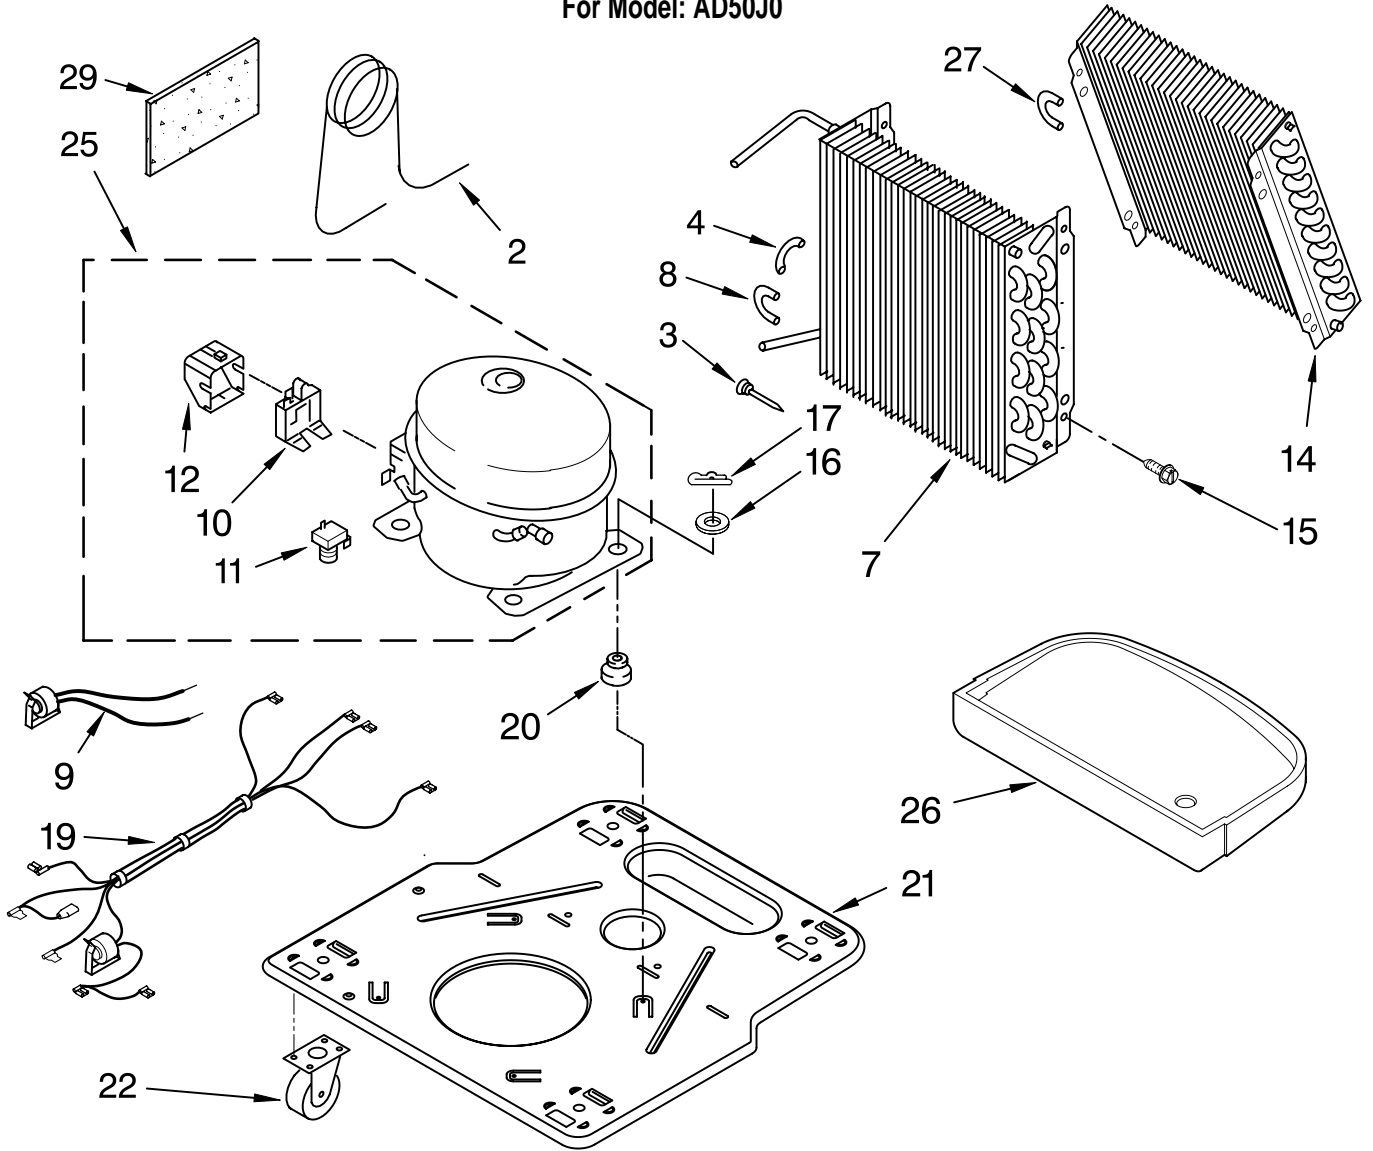

----- Manual continues below -----

AIR FLOW AND CONTROL PARTS

DEHUMIDIFIER

For Model: AD50J0

Illus. No.	Part No.	DESCRIPTION
1	LITERATURE PARTS	
	LIT1182586	Wiring Diagram
	LIT1182965	Use & Care Guide
2	1183422	Humidistat, Control
3	1168770	Assembly, Control Panel
4	1168687	Knob
5	488480	Screw, Sm #8 x 1/2
6	1183427	Bracket, Motor
7	1168758	Panel, Air System
	1168759	Left Side
	1168759	Right Side
8	1168843	Escutcheon
9	1168781	Barrier, Bucket Fill Switch
10	1183426	Motor, Fan
11	1168661	Blade, Fan
12	1168681	Cover, Air System
13	1168699	Switch, Bucket Fill/Check
14	487871	Screw, 8-32 x 3/8
15	1168703	Cord, Appliance
16	1168666	Plate, Orifice
17	488130	Nut
22	1180504	Relief, Strain
23	1168735	Support, Air System
25	857547	Tie, Cable
26	1168752	Brace, Support
27	1157158	Screw, 8-18 X 3/8
28	1180634	Edge Guard

UNIT PARTS

For Model: AD50J0

Illus. No.	Part No.	DESCRIPTION
2	1168677	Tube, Restrictor (Length 30.00")
3	1162526	Strainer
4	708532	Bend, Return (2)
7	1168657	Condenser
8	708531	Bend, Return (12)
9	1168777	Deicer, Bimetal
10	1182783	Overload, Protector
11	950058	Relay, Start
12	1182781	Cover, Terminal

Illus. No.	Part No.	DESCRIPTION
14	1168655	Evaporator
15	488480	Screw, 8 x 1/2 (4)
16	680975	Washer
17	24364001	Clip, Compressor
19	1168701	Harness, Wire
20	1168722	Grommet (4)
21	1168654	Base
22	1164241	Caster (4)
25	1182780	Compressor, (Complete Assembly)