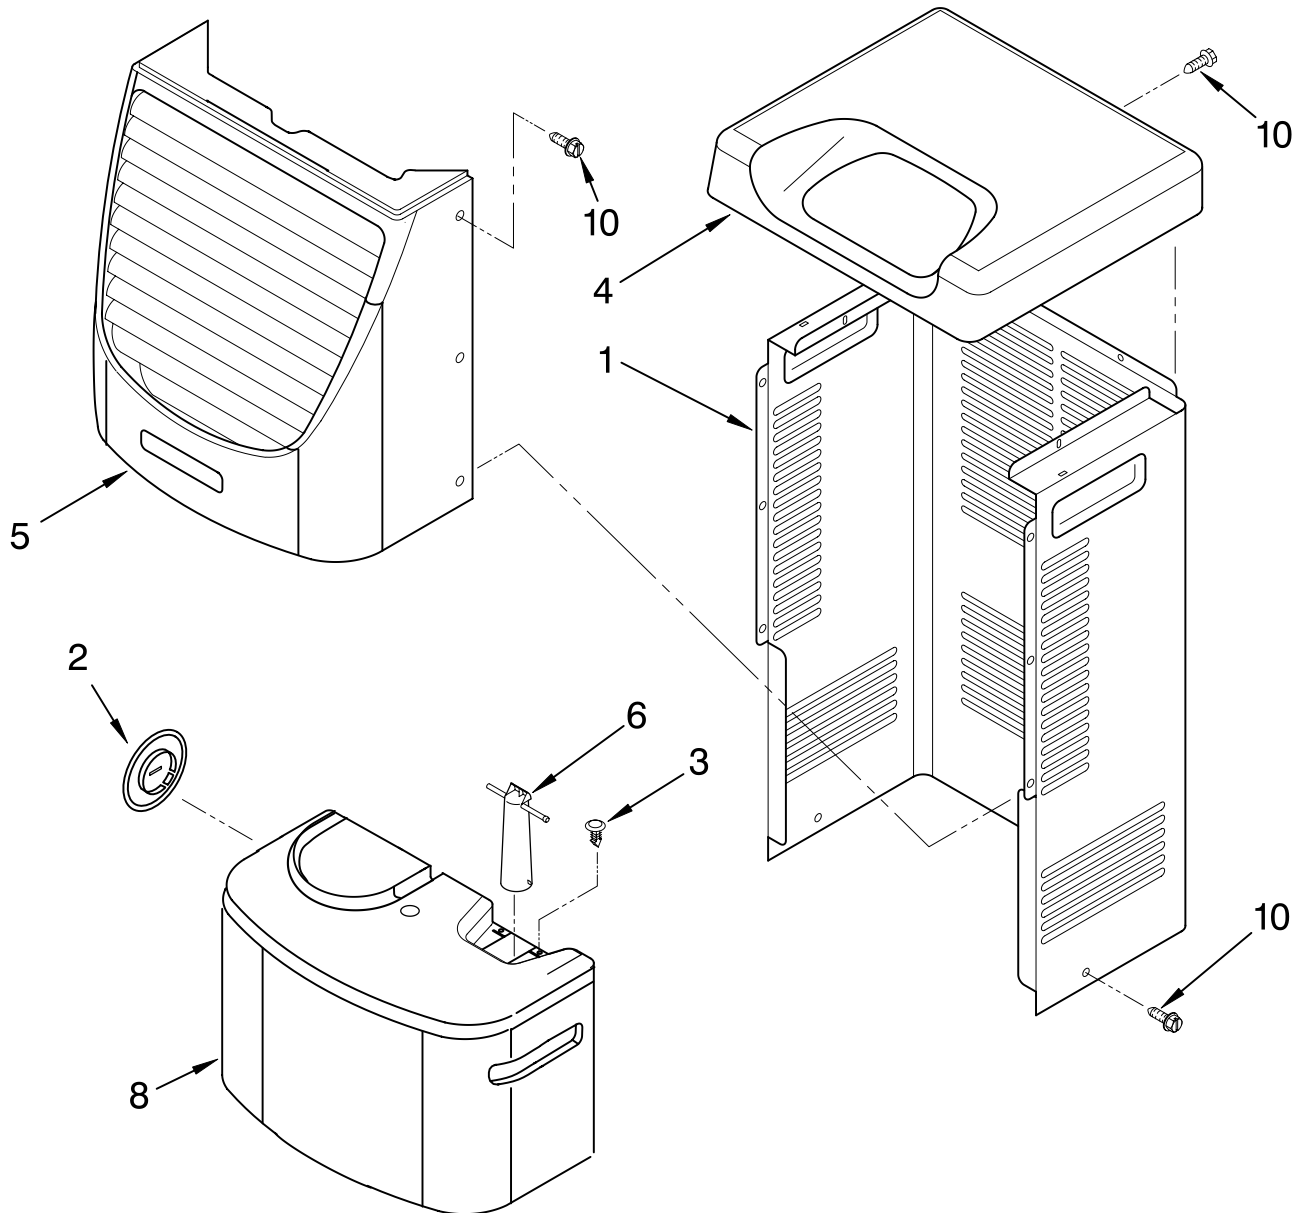

----- Manual continues below -----

AIR FLOW AND CONTROL PARTS

DEHUMIDIFIER

For Model: AD50J0

Illus. No.	Part No.	DESCRIPTION
1	LITERATURE PARTS	
	LIT1182586	Wiring Diagram
	LIT1182965	Use & Care Guide
2	1183422	Humidistat, Control
3	1168770	Assembly, Control Panel
4	1168687	Knob
5	488480	Screw, Sm #8 x 1/2
6	1183427	Bracket, Motor
7	1168758	Panel, Air System
	1168759	Left Side
	1168759	Right Side
8	1168843	Escutcheon
9	1168781	Barrier, Bucket Fill Switch
10	1183426	Motor, Fan
11	1168661	Blade, Fan
12	1168681	Cover, Air System
13	1168699	Switch, Bucket Fill/Check
14	487871	Screw, 8-32 x 3/8
15	1168703	Cord, Appliance
16	1168666	Plate, Orifice
17	488130	Nut
22	1180504	Relief, Strain
23	1168735	Support, Air System
25	857547	Tie, Cable
26	1168752	Brace, Support
27	1157158	Screw, 8-18 X 3/8
28	1180634	Edge Guard

Illus. No.	Part No.	DESCRIPTION
26	1168761	Pan, Drain
27	854624	Bend, Return (9)
29	1162650	Insulation (Restrictor Tube)

REFRIGERANT CHARGE

10.00 Oz.

**Production Compressor Requires Production Electrical Components.
Service Compressor Requires Service Electrical Components.
For Further Information, Refer to Filmcard 19.1.**

CABINET PARTS

For Model: AD50J0

Illus. No.	Part No.	DESCRIPTION	Illus. No.	Part No.	DESCRIPTION	Illus. No.	Part No.	DESCRIPTION
1	1168667	Cabinet	Following Parts Not Illustrated and Optional Parts Not Included			978028	1/2" Tube O.D.	
2	1172098	Cover, Hose Connection				978029	5/8" Tube O.D.	
3	1168762	Clip, Float	484310	Epoxy, Tube (Aluminum Repair)	978030	3/4" Tube O.D.		
4	1168652	Cover, Top	505168	Tape, No Drip Valve, Access	978865	Seal, Ring Access Valve (20 Pack)		
5	1182600	Cover, Front	978025	1/4" Tube O.D.				
6	1172075	Float	978026	5/16" Tube O.D.				
8	1182080	Bucket, Condensate	978027	3/8" Tube O.D.				
10	1168744	Screw						