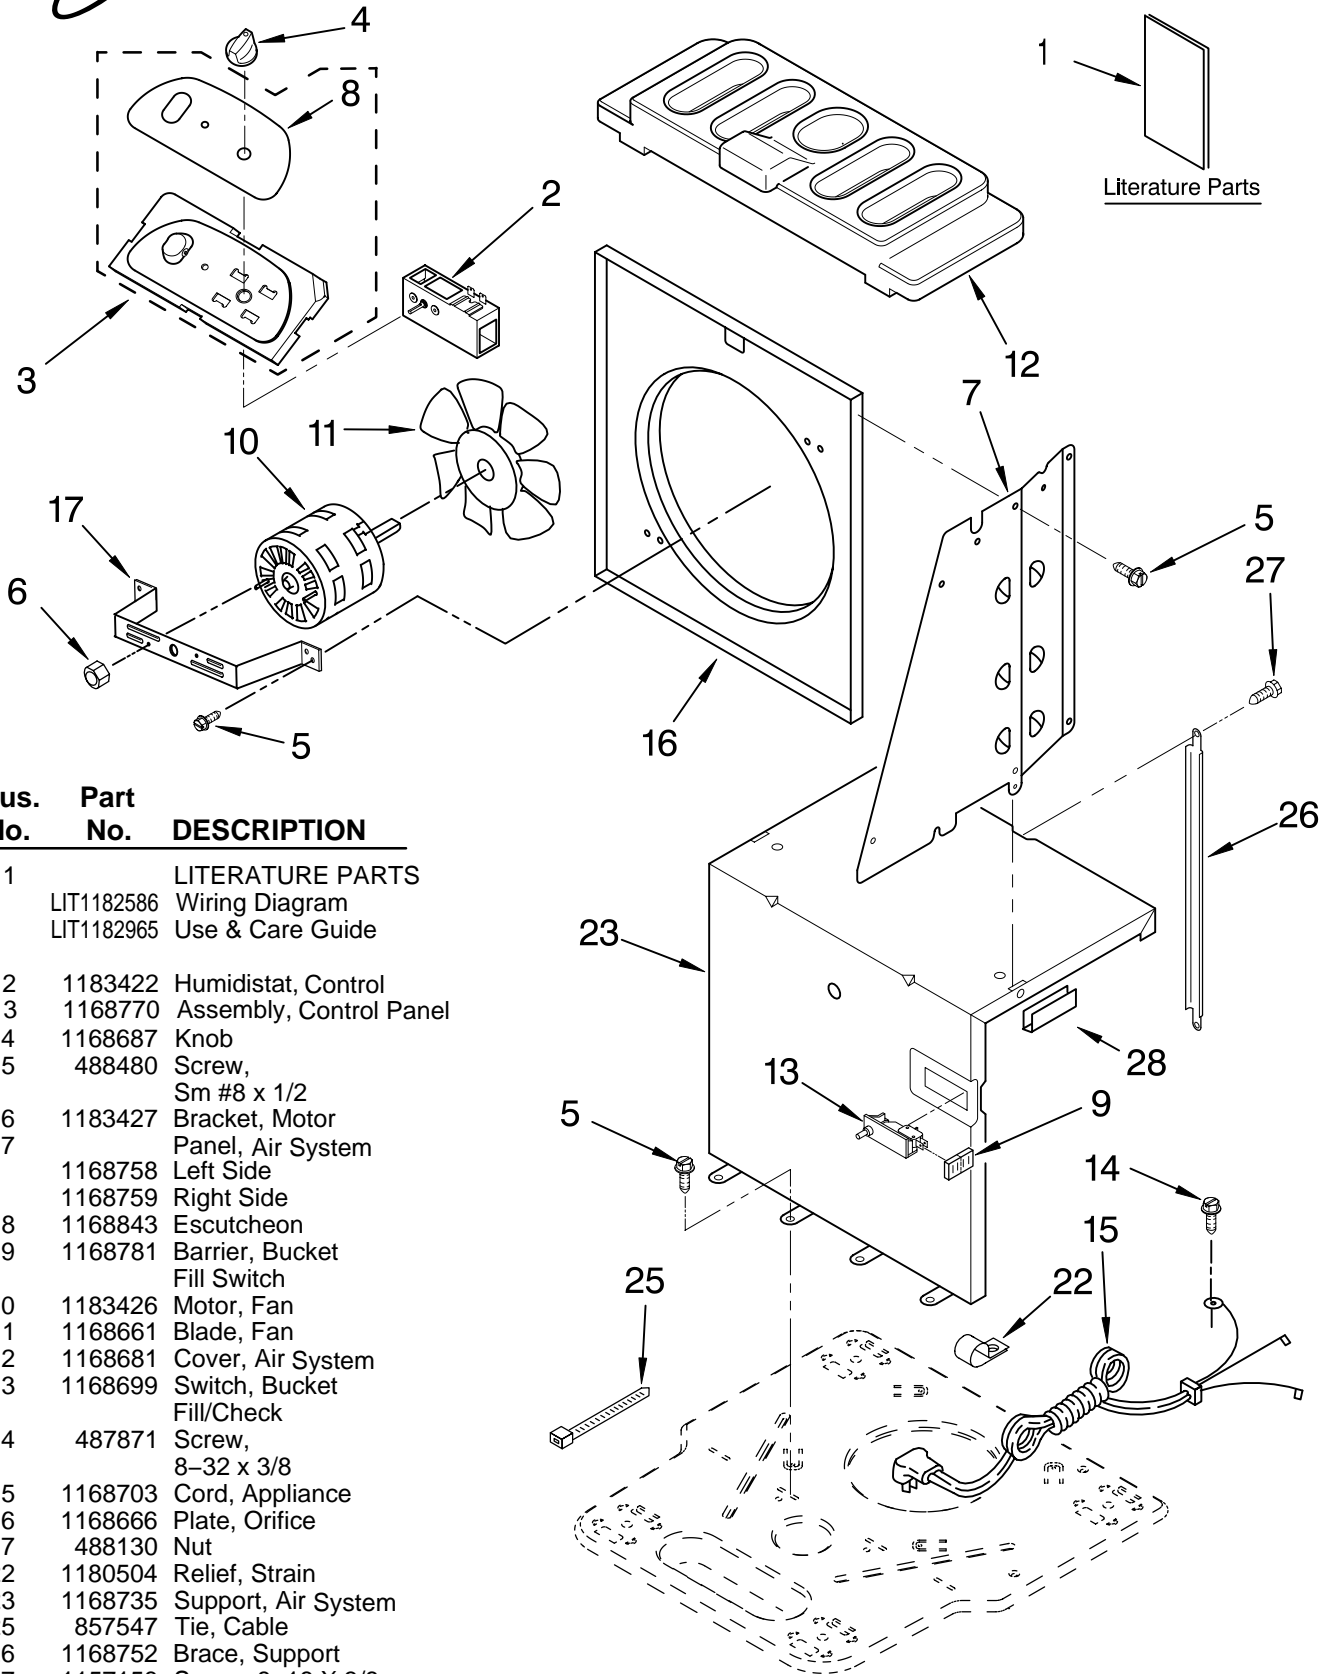

----- Manual continues below -----

AIR FLOW AND CONTROL PARTS

DEHUMIDIFIER

For Model: AD50J0

Illus. No.	Part No.	DESCRIPTION
1	LITERATURE PARTS	
	LIT1182586	Wiring Diagram
	LIT1182965	Use & Care Guide
2	1183422	Humidistat, Control
3	1168770	Assembly, Control Panel
4	1168687	Knob
5	488480	Screw, Sm #8 x 1/2
6	1183427	Bracket, Motor
7	1168758	Panel, Air System
	1168759	Left Side
	1168759	Right Side
8	1168843	Escutcheon
9	1168781	Barrier, Bucket Fill Switch
10	1183426	Motor, Fan
11	1168661	Blade, Fan
12	1168681	Cover, Air System
13	1168699	Switch, Bucket Fill/Check
14	487871	Screw, 8-32 x 3/8
15	1168703	Cord, Appliance
16	1168666	Plate, Orifice
17	488130	Nut
22	1180504	Relief, Strain
23	1168735	Support, Air System
25	857547	Tie, Cable
26	1168752	Brace, Support
27	1157158	Screw, 8-18 X 3/8
28	1180634	Edge Guard

UNIT PARTS

For Model: AD50J0

Illus. No.	Part No.	DESCRIPTION
2	1168677	Tube, Restrictor (Length 30.00")
3	1162526	Strainer
4	708532	Bend, Return (2)
7	1168657	Condenser
8	708531	Bend, Return (12)
9	1168777	Deicer, Bimetal
10	1182783	Overload, Protector
11	950058	Relay, Start
12	1182781	Cover, Terminal

CABINET PARTS

For Model: AD50J0

Illus. No.	Part No.	DESCRIPTION	Illus. No.	Part No.	DESCRIPTION	Illus. No.	Part No.	DESCRIPTION
1	1168667	Cabinet	Following Parts Not Illustrated and Optional Parts Not Included			978028	1/2" Tube O.D.	
2	1172098	Cover, Hose Connection				978029	5/8" Tube O.D.	
3	1168762	Clip, Float	484310	Epoxy, Tube (Aluminum Repair)	978030	3/4" Tube O.D.		
4	1168652	Cover, Top	505168	Tape, No Drip Valve, Access	978865	Seal, Ring Access Valve (20 Pack)		
5	1182600	Cover, Front	978025	1/4" Tube O.D.				
6	1172075	Float	978026	5/16" Tube O.D.				
8	1182080	Bucket, Condensate	978027	3/8" Tube O.D.				
10	1168744	Screw						