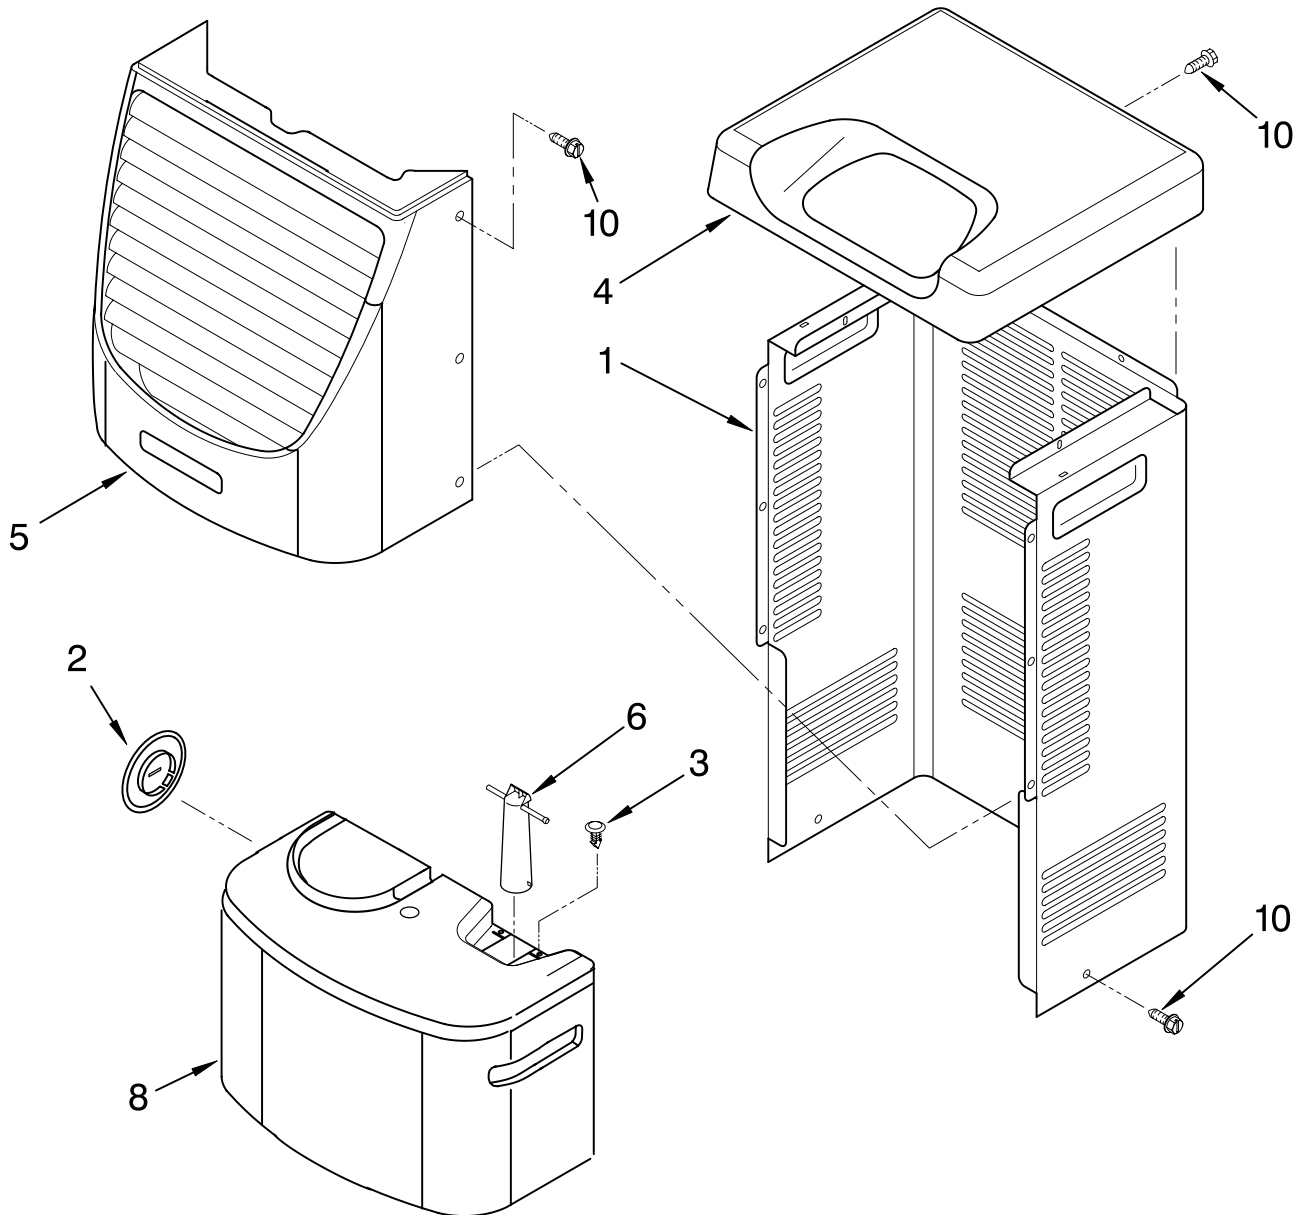

----- Manual continues below -----

AIR FLOW AND CONTROL PARTS

DEHUMIDIFIER

For Model: AD50J1

Literature Parts

Illus. No.	Part No.	DESCRIPTION
1		LITERATURE PARTS
	LIT1168765	Wiring Diagram
	LIT1182965	Use and Care Guide
2	1168670	Humidstat, Control
3	1168770	Assembly, Control Panel
4	1168687	Knob
5	488480	Screw, Sm #8 x 1/2
6	1183427	Bracket, Motor
7		Panel, Air System
	1168758	Left Side
	1168759	Right Side
8	1168843	Escutcheon
9	1168781	Barrier, Bucket Fill Switch
10	1183426	Motor, Fan
11	1168661	Blade, Fan
12	1168681	Cover, Air System
13	1168699	Switch, Bucket Fill/Check
14	487871	Screw, 8-32 x 3/8
15	1168703	Cord, Appliance
16	1168666	Plate, Orifice
17	488130	Nut
22	1180504	Relief, Strain
23	1168735	Support, Air System
25	857547	Tie, Cable
26	1168752	Brace, Support
27	1157158	Screw, 8-18 X 3/8
28	1180634	Edge Guard

UNIT PARTS

For Model: AD50J1

Illus. No.	Part No.	DESCRIPTION
2	1168677	Tube, Restrictor (Length 30.00")
3	1162526	Strainer
4	708532	Bend, Return (2)
6	950061	Spring, Overload
7	1168657	Condenser
8	708531	Bend, Return (12)
9	1168777	Deicer, Bimetal
10	1163837	Overload, Protector
11	950058	Relay, Start
12	950055	Cover, Terminal

Illus. No.	Part No.	DESCRIPTION
26	1168761	Pan, Drain
27	854624	Bend, Return (9)
29	1162650	Insulation (Restrictor Tube)

REFRIGERANT CHARGE

10.00 Oz.

**Production Compressor Requires Production Electrical Components.
 Service Compressor Requires Service Electrical Components.
 For Further Information, Refer to Filmcard 19.1.**

CABINET PARTS

For Model: AD50J1

Illus. No.	Part No.	DESCRIPTION
1	1168667	Cabinet
2	1172098	Cover, Hose Connection
3	1168762	Clip, Float
4	1168652	Cover, Top
5	1182600	Cover, Front
6	1172075	Float
8	1182080	Bucket, Condensate
10	1168744	Screw