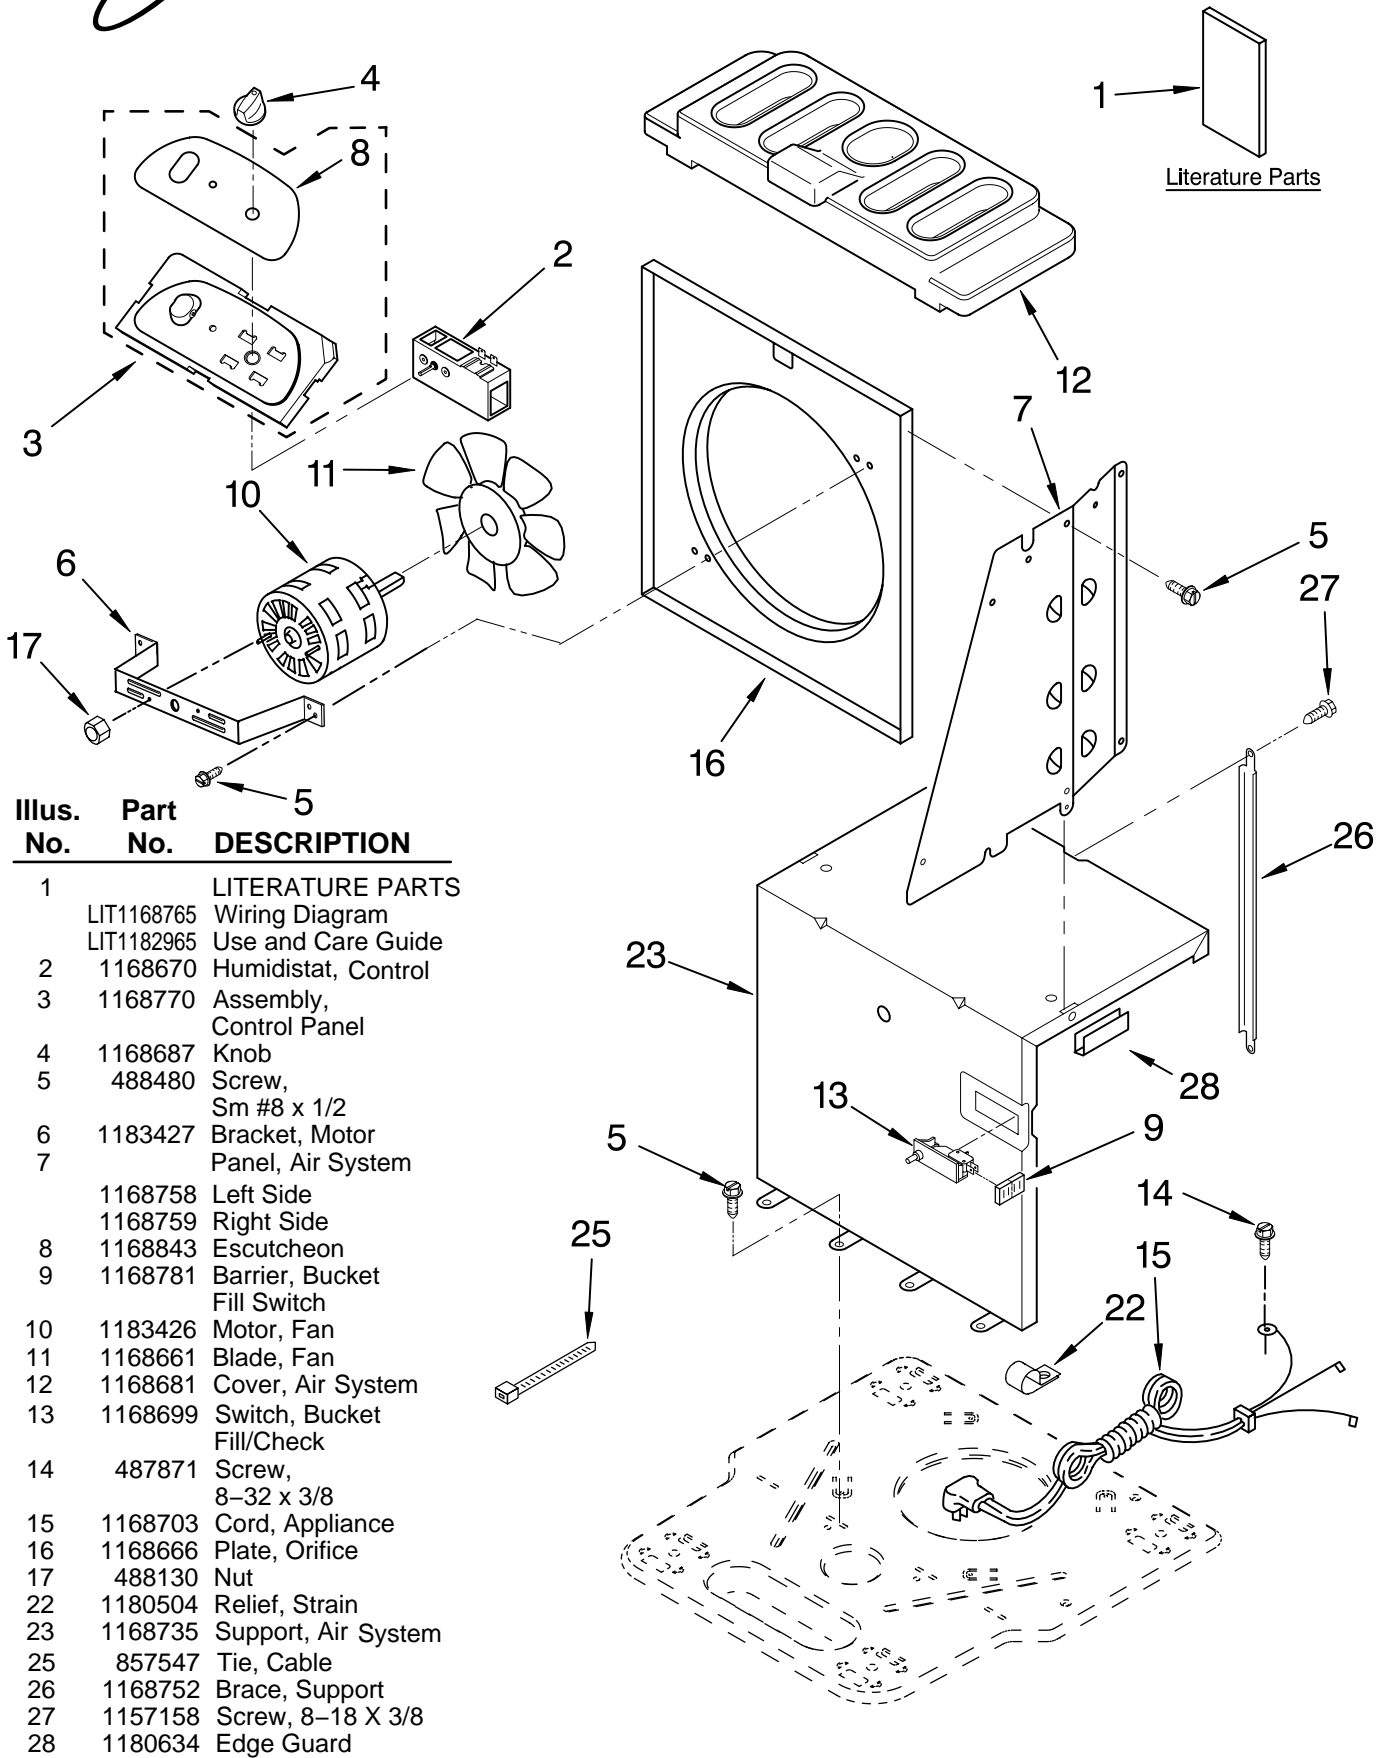

----- Manual continues below -----

AIR FLOW AND CONTROL PARTS

DEHUMIDIFIER

For Model: AD50J1

Literature Parts

Illus. No.	Part No.	DESCRIPTION
1		LITERATURE PARTS
	LIT1168765	Wiring Diagram
	LIT1182965	Use and Care Guide
2	1168670	Humidstat, Control
3	1168770	Assembly, Control Panel
4	1168687	Knob
5	488480	Screw, Sm #8 x 1/2
6	1183427	Bracket, Motor
7		Panel, Air System
	1168758	Left Side
	1168759	Right Side
8	1168843	Escutcheon
9	1168781	Barrier, Bucket Fill Switch
10	1183426	Motor, Fan
11	1168661	Blade, Fan
12	1168681	Cover, Air System
13	1168699	Switch, Bucket Fill/Check
14	487871	Screw, 8-32 x 3/8
15	1168703	Cord, Appliance
16	1168666	Plate, Orifice
17	488130	Nut
22	1180504	Relief, Strain
23	1168735	Support, Air System
25	857547	Tie, Cable
26	1168752	Brace, Support
27	1157158	Screw, 8-18 X 3/8
28	1180634	Edge Guard

UNIT PARTS

For Model: AD50J1

Illus. No.	Part No.	DESCRIPTION
2	1168677	Tube, Restrictor (Length 30.00")
3	1162526	Strainer
4	708532	Bend, Return (2)
6	950061	Spring, Overload
7	1168657	Condenser
8	708531	Bend, Return (12)
9	1168777	Deicer, Bimetal
10	1163837	Overload, Protector
11	950058	Relay, Start
12	950055	Cover, Terminal

Illus. No.	Part No.	DESCRIPTION
13	950056	Retainer, Cover
14	1168655	Evaporator
15	488480	Screw, 8 x 1/2 (4)
16	680975	Washer
17	24364001	Clip, Compressor
19	1168701	Harness, Wire
20	1168722	Grommet (4)
21	1168654	Base
22	1164241	Caster (4)
25	1168669	Compressor, (Complete Assembly)

CABINET PARTS

For Model: AD50J1

Illus. No.	Part No.	DESCRIPTION
1	1168667	Cabinet
2	1172098	Cover, Hose Connection
3	1168762	Clip, Float
4	1168652	Cover, Top
5	1182600	Cover, Front
6	1172075	Float
8	1182080	Bucket, Condensate
10	1168744	Screw