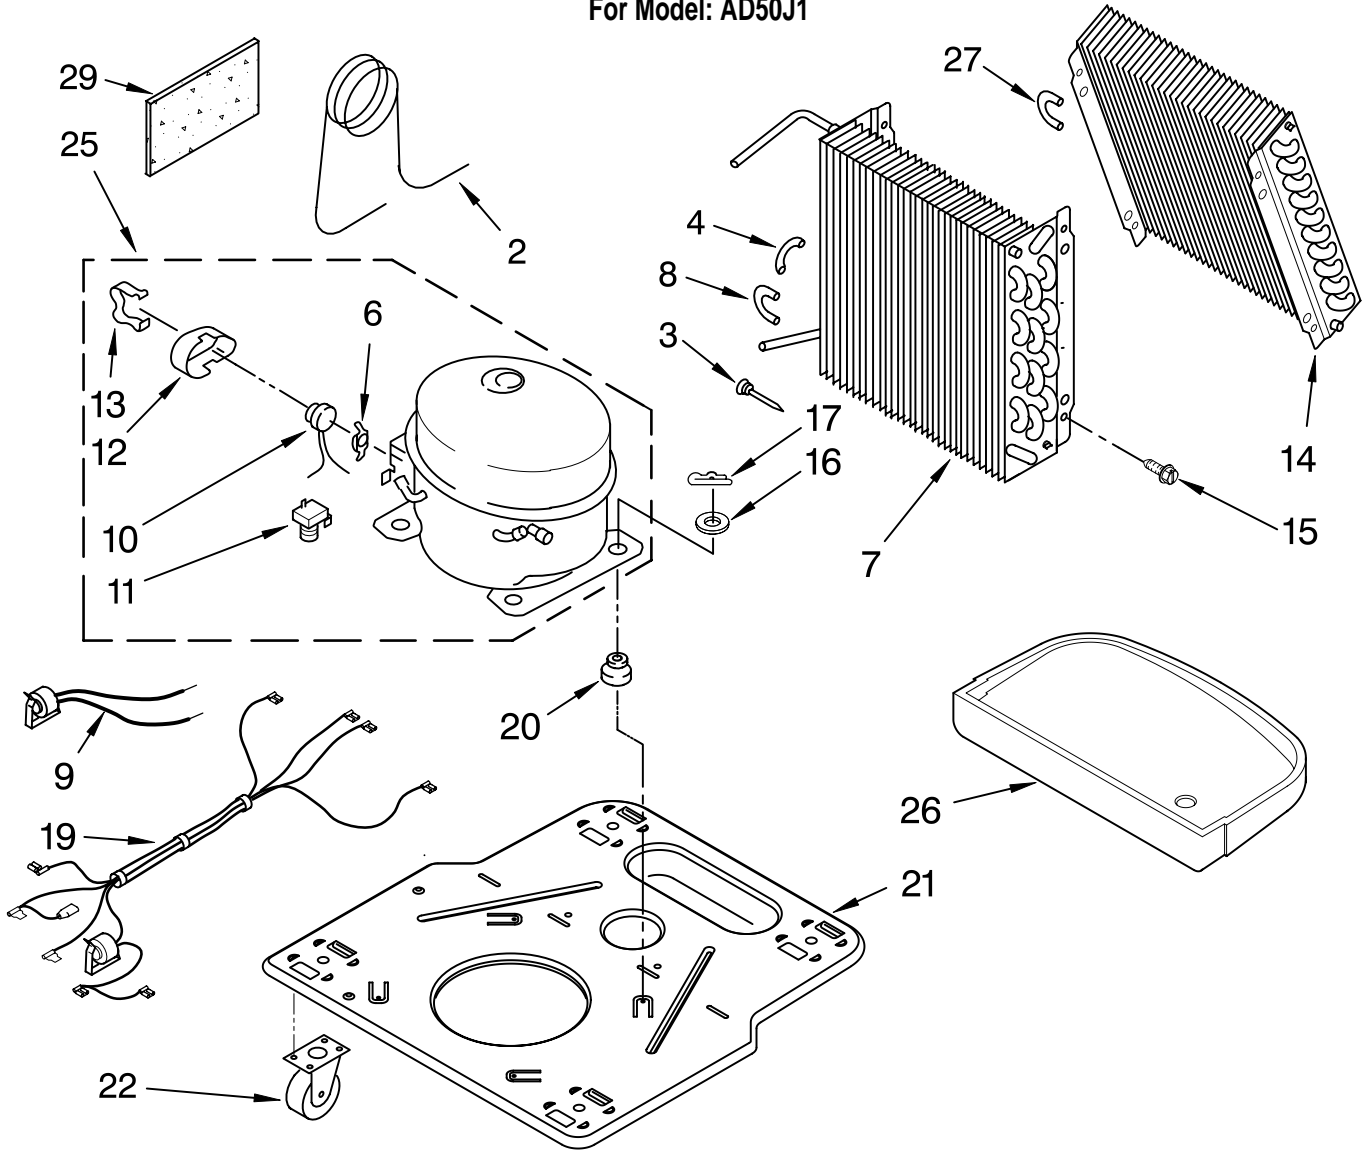

----- Manual continues below -----

AIR FLOW AND CONTROL PARTS

DEHUMIDIFIER

For Model: AD50J1

Literature Parts

Illus. No.	Part No.	DESCRIPTION
1		LITERATURE PARTS
	LIT1168765	Wiring Diagram
	LIT1182965	Use and Care Guide
2	1168670	Humidstat, Control
3	1168770	Assembly, Control Panel
4	1168687	Knob
5	488480	Screw, Sm #8 x 1/2
6	1183427	Bracket, Motor
7		Panel, Air System
	1168758	Left Side
	1168759	Right Side
8	1168843	Escutcheon
9	1168781	Barrier, Bucket Fill Switch
10	1183426	Motor, Fan
11	1168661	Blade, Fan
12	1168681	Cover, Air System
13	1168699	Switch, Bucket Fill/Check
14	487871	Screw, 8-32 x 3/8
15	1168703	Cord, Appliance
16	1168666	Plate, Orifice
17	488130	Nut
22	1180504	Relief, Strain
23	1168735	Support, Air System
25	857547	Tie, Cable
26	1168752	Brace, Support
27	1157158	Screw, 8-18 X 3/8
28	1180634	Edge Guard

UNIT PARTS

For Model: AD50J1

Illus. No.	Part No.	DESCRIPTION
2	1168677	Tube, Restrictor (Length 30.00")
3	1162526	Strainer
4	708532	Bend, Return (2)
6	950061	Spring, Overload
7	1168657	Condenser
8	708531	Bend, Return (12)
9	1168777	Deicer, Bimetal
10	1163837	Overload, Protector
11	950058	Relay, Start
12	950055	Cover, Terminal

Illus. No.	Part No.	DESCRIPTION
13	950056	Retainer, Cover
14	1168655	Evaporator
15	488480	Screw, 8 x 1/2 (4)
16	680975	Washer
17	24364001	Clip, Compressor
19	1168701	Harness, Wire
20	1168722	Grommet (4)
21	1168654	Base
22	1164241	Caster (4)
25	1168669	Compressor, (Complete Assembly)

CABINET PARTS

For Model: AD50J1

Illus. No.	Part No.	DESCRIPTION
1	1168667	Cabinet
2	1172098	Cover, Hose Connection
3	1168762	Clip, Float
4	1168652	Cover, Top
5	1182600	Cover, Front
6	1172075	Float
8	1182080	Bucket, Condensate
10	1168744	Screw