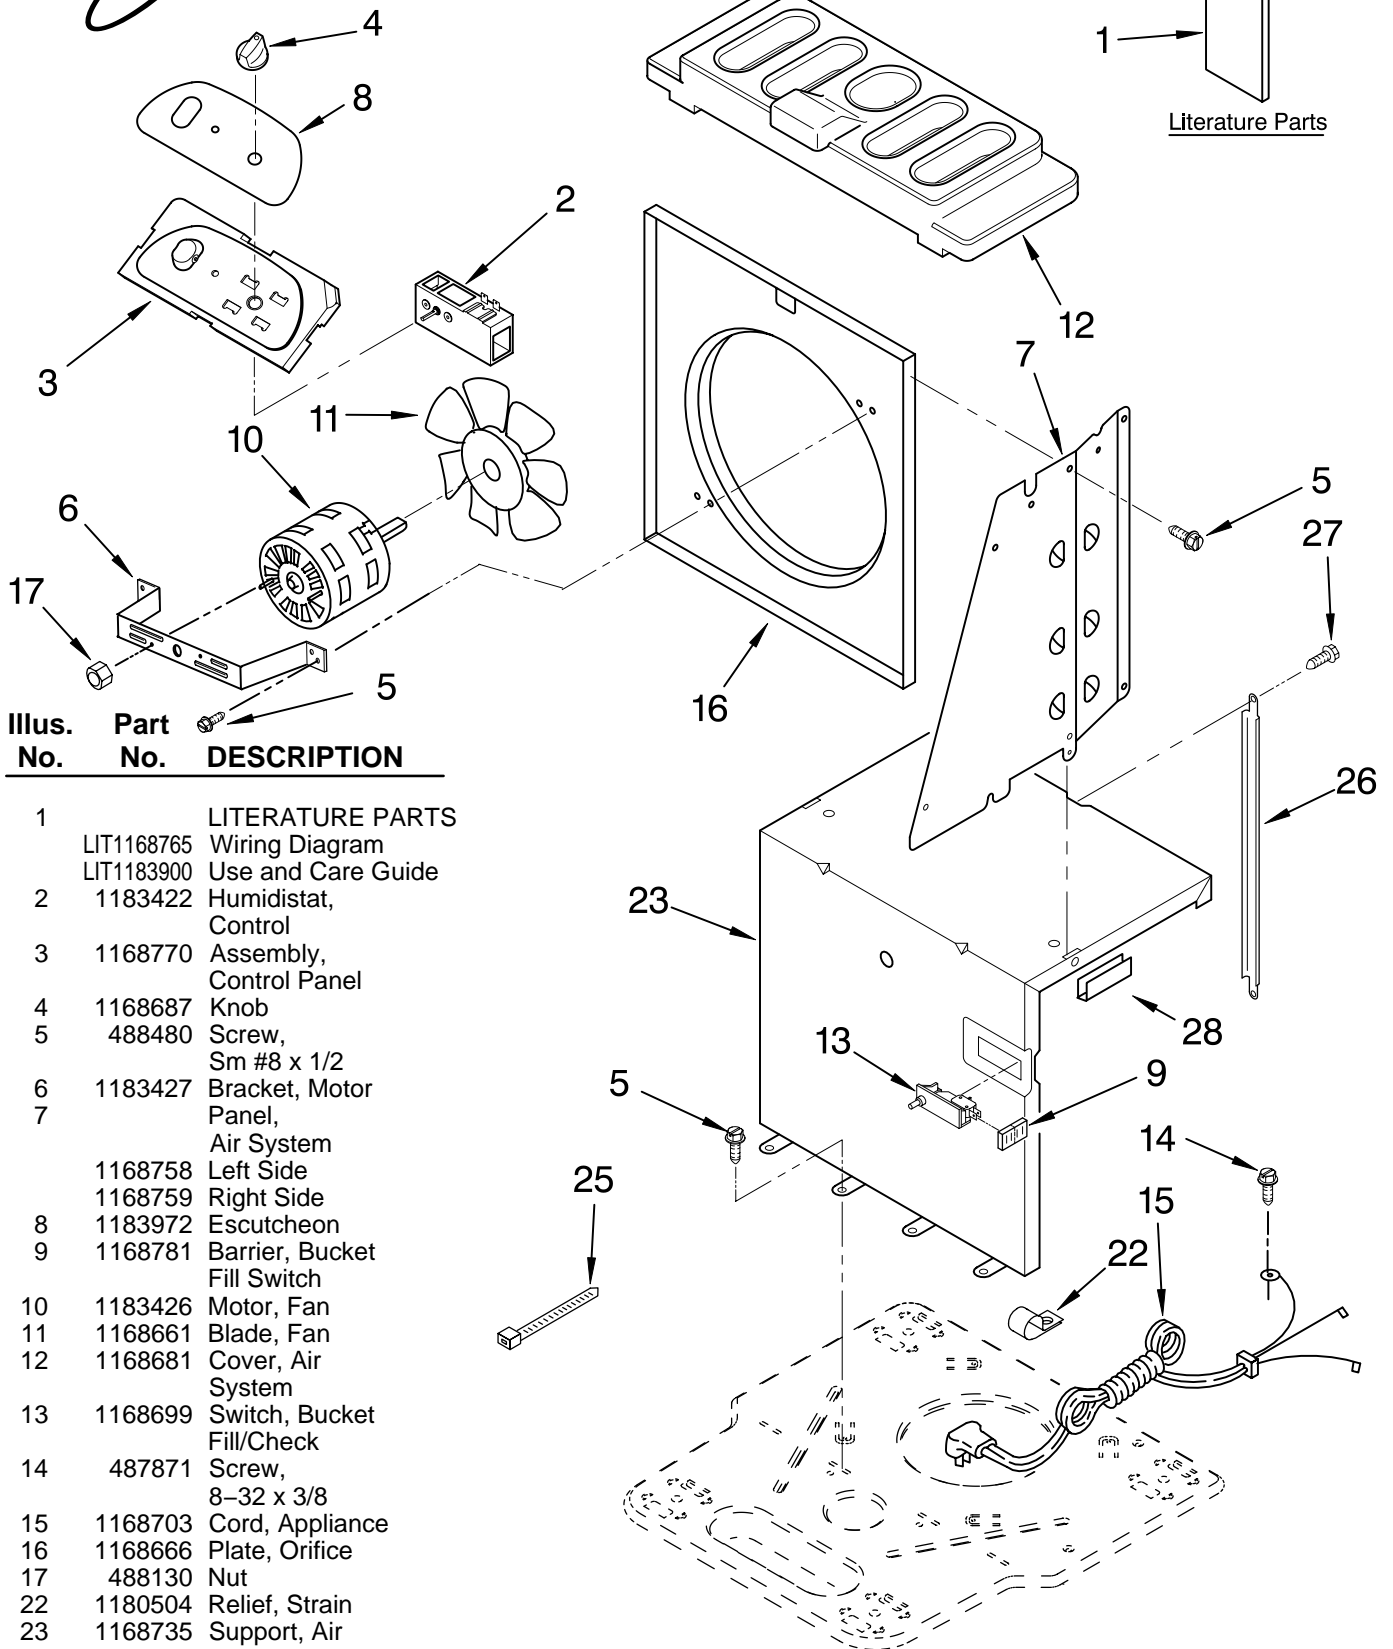

----- Manual continues below -----

AIR FLOW AND CONTROL PARTS

DEHUMIDIFIER

For Model: AD50LJ1

Illus. Part No. DESCRIPTION

1	LITERATURE PARTS
	LIT1168765 Wiring Diagram
	LIT1183900 Use and Care Guide
2	1183422 Humidistat, Control
3	1168770 Assembly, Control Panel
4	1168687 Knob
5	488480 Screw, Sm #8 x 1/2
6	1183427 Bracket, Motor Panel,
7	Air System
	1168758 Left Side
	1168759 Right Side
8	1183972 Escutcheon
9	1168781 Barrier, Bucket Fill Switch
10	1183426 Motor, Fan
11	1168661 Blade, Fan
12	1168681 Cover, Air System
13	1168699 Switch, Bucket Fill/Check
14	487871 Screw, 8-32 x 3/8
15	1168703 Cord, Appliance
16	1168666 Plate, Orifice
17	488130 Nut
22	1180504 Relief, Strain
23	1168735 Support, Air System
25	857547 Tie, Cable
26	1168752 Brace, Support
27	1157158 Screw, 8-18 X 3/8
28	1180634 Edge Guard

UNIT PARTS

For Model: AD50LJ1

Illus. No.	Part No.	DESCRIPTION
2	1168729	Tube, Restrictor (Length 30.00")
3	1162526	Strainer
4	708532	Bend, Return (2)
6	950061	Spring, Overload
7	1168657	Condenser
8	708531	Bend, Return (12)
9	1183833	Deicer, Bimetal
10	1163837	Overload, Protector
11	950058	Relay, Start
12	950055	Cover, Terminal

Illus. No.	Part No.	DESCRIPTION
13	950056	Retainer, Cover
14	1168655	Evaporator
15	488480	Screw, 8 x 1/2 (4)
16	680975	Washer
17	24364001	Clip, Compressor
19	1183906	Harness, Wire
20	1168722	Grommet (4)
21	1168654	Base
22	1164241	Caster (4)
25	1168669	Compressor, (Complete Assembly)

CABINET PARTS

For Model: AD50LJ1

Illus. No.	Part No.	DESCRIPTION
1	1168667	Cabinet
2	1172098	Cover, Hose Connection
3	1168762	Clip, Float
4	1168652	Cover, Top
5	1182600	Cover, Front
6	1172075	Float
8	1182080	Bucket, Condensate
10	1168744	Screw