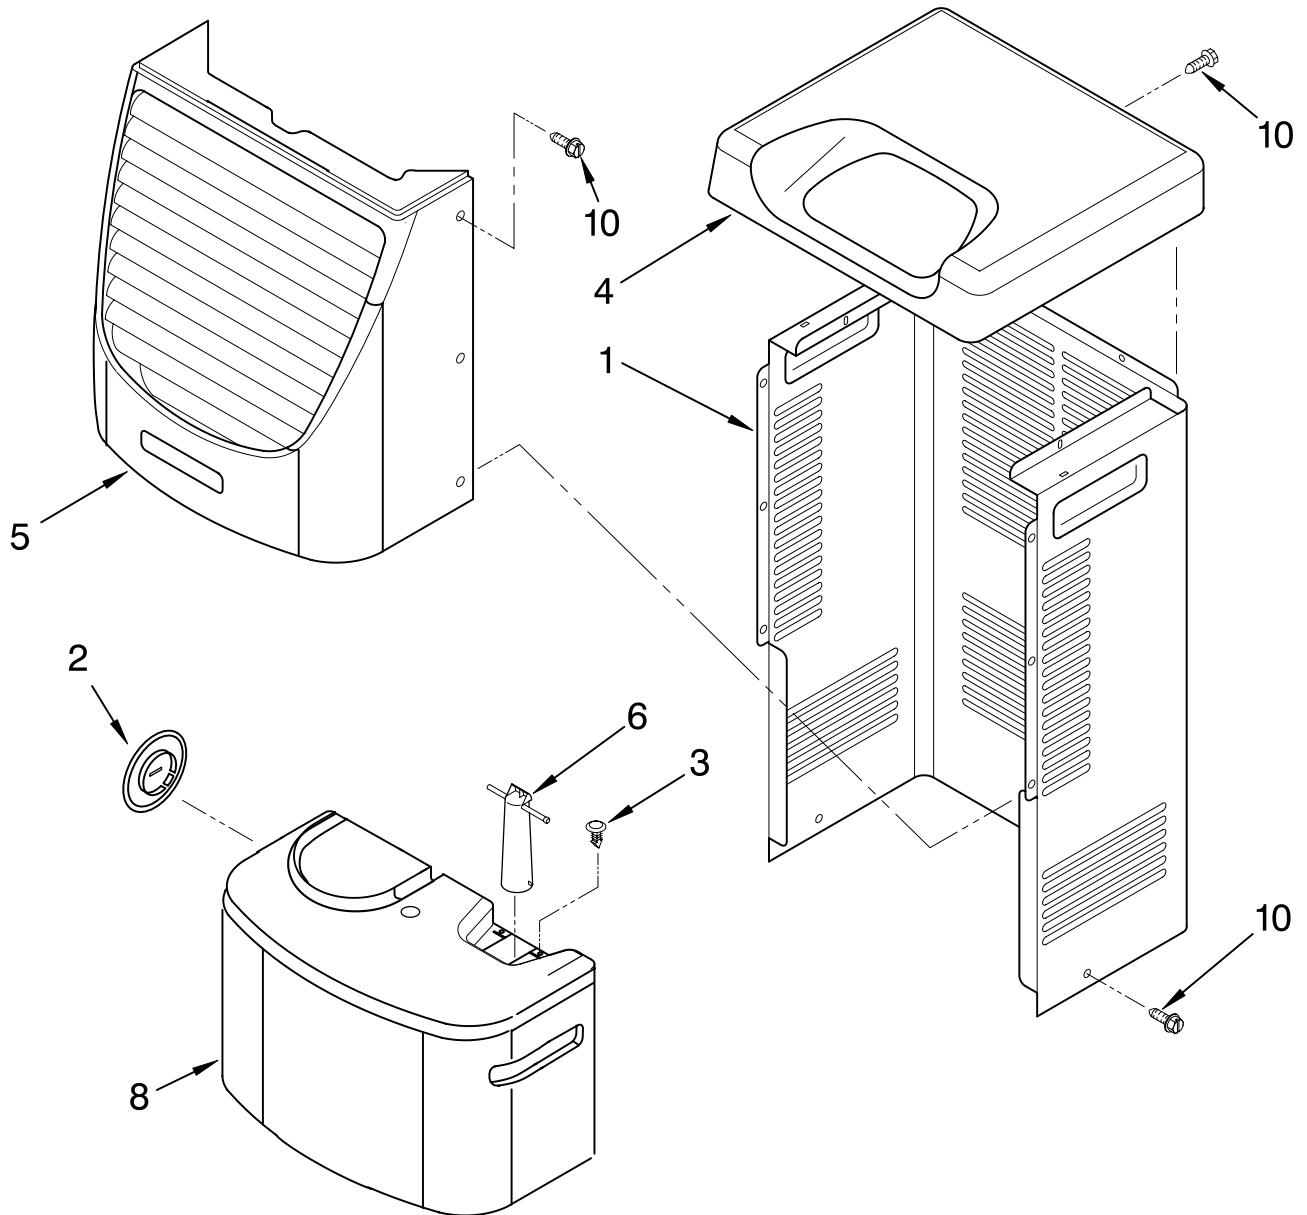

AIR FLOW AND CONTROL PARTS

DEHUMIDIFIER

For Model: AD50LJ1

Illus. No.	Part No.	DESCRIPTION
1	LIT1168765 LIT1183900	LITERATURE PARTS Wiring Diagram Use and Care Guide
2	1183422	Humidistat, Control
3	1168770	Assembly, Control Panel
4	1168687	Knob
5	488480	Screw, Sm #8 x 1/2
6	1183427	Bracket, Motor Panel,
7	1168758 1168759	Air System Left Side Right Side
8	1183972	Escutcheon
9	1168781	Barrier, Bucket Fill Switch
10	1183426	Motor, Fan
11	1168661	Blade, Fan
12	1168681	Cover, Air System
13	1168699	Switch, Bucket Fill/Check
14	487871	Screw, 8-32 x 3/8
15	1168703	Cord, Appliance
16	1168666	Plate, Orifice
17	488130	Nut
22	1180504	Relief, Strain
23	1168735	Support, Air System
25	857547	Tie, Cable
26	1168752	Brace, Support
27	1157158	Screw, 8-18 X 3/8
28	1180634	Edge Guard

UNIT PARTS

For Model: AD50LJ1

Illus. No.	Part No.	DESCRIPTION
2	1168729	Tube, Restrictor (Length 30.00")
3	1162526	Strainer
4	708532	Bend, Return (2)
6	950061	Spring, Overload
7	1168657	Condenser
8	708531	Bend, Return (12)
9	1183833	Deicer, Bimetal
10	1163837	Overload, Protector
11	950058	Relay, Start
12	950055	Cover, Terminal

Illus. No.	Part No.	DESCRIPTION
26	1168761	Pan, Drain
27	854624	Bend, Return (9)
29	1162650	Insulation (Restrictor Tube)

REFRIGERANT CHARGE

10.00 Oz.

**Production Compressor Requires Production Electrical Components.
Service Compressor Requires Service Electrical Components.
For Further Information, Refer to Filmcard 19.1.**

CABINET PARTS

For Model: AD50LJ1

Illus. No.	Part No.	DESCRIPTION
1	1168667	Cabinet
2	1172098	Cover, Hose Connection
3	1168762	Clip, Float
4	1168652	Cover, Top
5	1182600	Cover, Front
6	1172075	Float
8	1182080	Bucket, Condensate
10	1168744	Screw