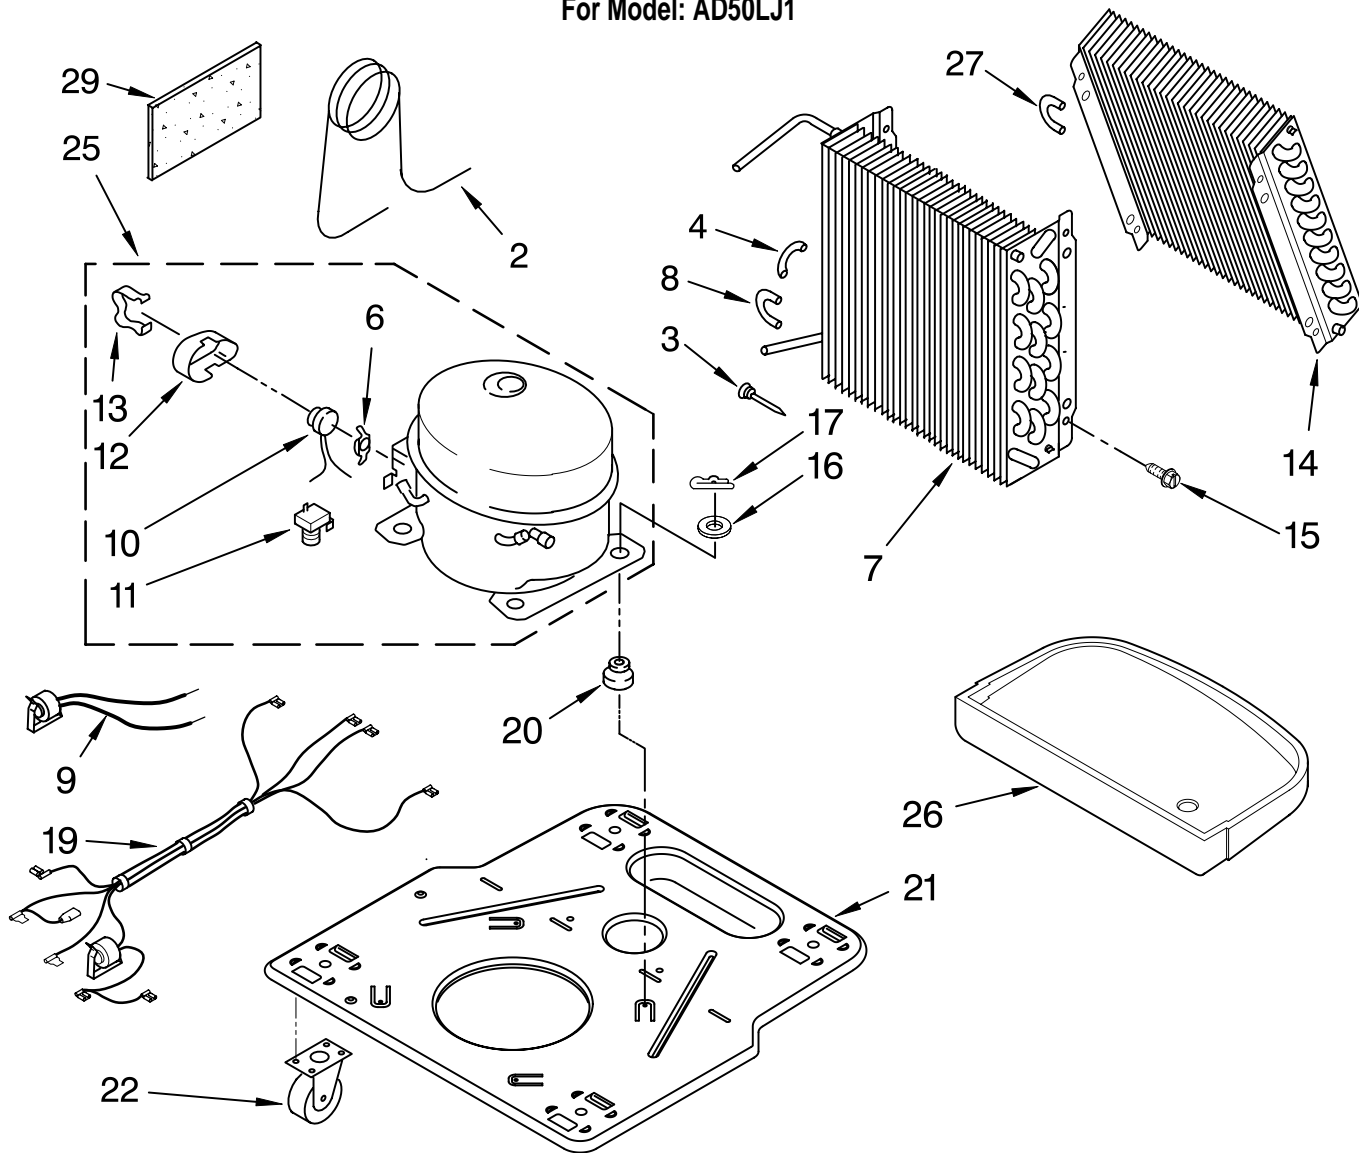

----- Manual continues below -----

AIR FLOW AND CONTROL PARTS

DEHUMIDIFIER

For Model: AD50LJ1

Illus. Part No. DESCRIPTION

1	LITERATURE PARTS
	LIT1168765 Wiring Diagram
	LIT1183900 Use and Care Guide
2	1183422 Humidistat, Control
3	1168770 Assembly, Control Panel
4	1168687 Knob
5	488480 Screw, Sm #8 x 1/2
6	1183427 Bracket, Motor Panel,
7	Air System
	1168758 Left Side
	1168759 Right Side
8	1183972 Escutcheon
9	1168781 Barrier, Bucket Fill Switch
10	1183426 Motor, Fan
11	1168661 Blade, Fan
12	1168681 Cover, Air System
13	1168699 Switch, Bucket Fill/Check
14	487871 Screw, 8-32 x 3/8
15	1168703 Cord, Appliance
16	1168666 Plate, Orifice
17	488130 Nut
22	1180504 Relief, Strain
23	1168735 Support, Air System
25	857547 Tie, Cable
26	1168752 Brace, Support
27	1157158 Screw, 8-18 X 3/8
28	1180634 Edge Guard

UNIT PARTS

For Model: AD50LJ1

Illus. No.	Part No.	DESCRIPTION
2	1168729	Tube, Restrictor (Length 30.00")
3	1162526	Strainer
4	708532	Bend, Return (2)
6	950061	Spring, Overload
7	1168657	Condenser
8	708531	Bend, Return (12)
9	1183833	Deicer, Bimetal
10	1163837	Overload, Protector
11	950058	Relay, Start
12	950055	Cover, Terminal

Illus. No.	Part No.	DESCRIPTION
13	950056	Retainer, Cover
14	1168655	Evaporator
15	488480	Screw, 8 x 1/2 (4)
16	680975	Washer
17	24364001	Clip, Compressor
19	1183906	Harness, Wire
20	1168722	Grommet (4)
21	1168654	Base
22	1164241	Caster (4)
25	1168669	Compressor, (Complete Assembly)

CABINET PARTS

For Model: AD50LJ1

Illus. No.	Part No.	DESCRIPTION
1	1168667	Cabinet
2	1172098	Cover, Hose Connection
3	1168762	Clip, Float
4	1168652	Cover, Top
5	1182600	Cover, Front
6	1172075	Float
8	1182080	Bucket, Condensate
10	1168744	Screw