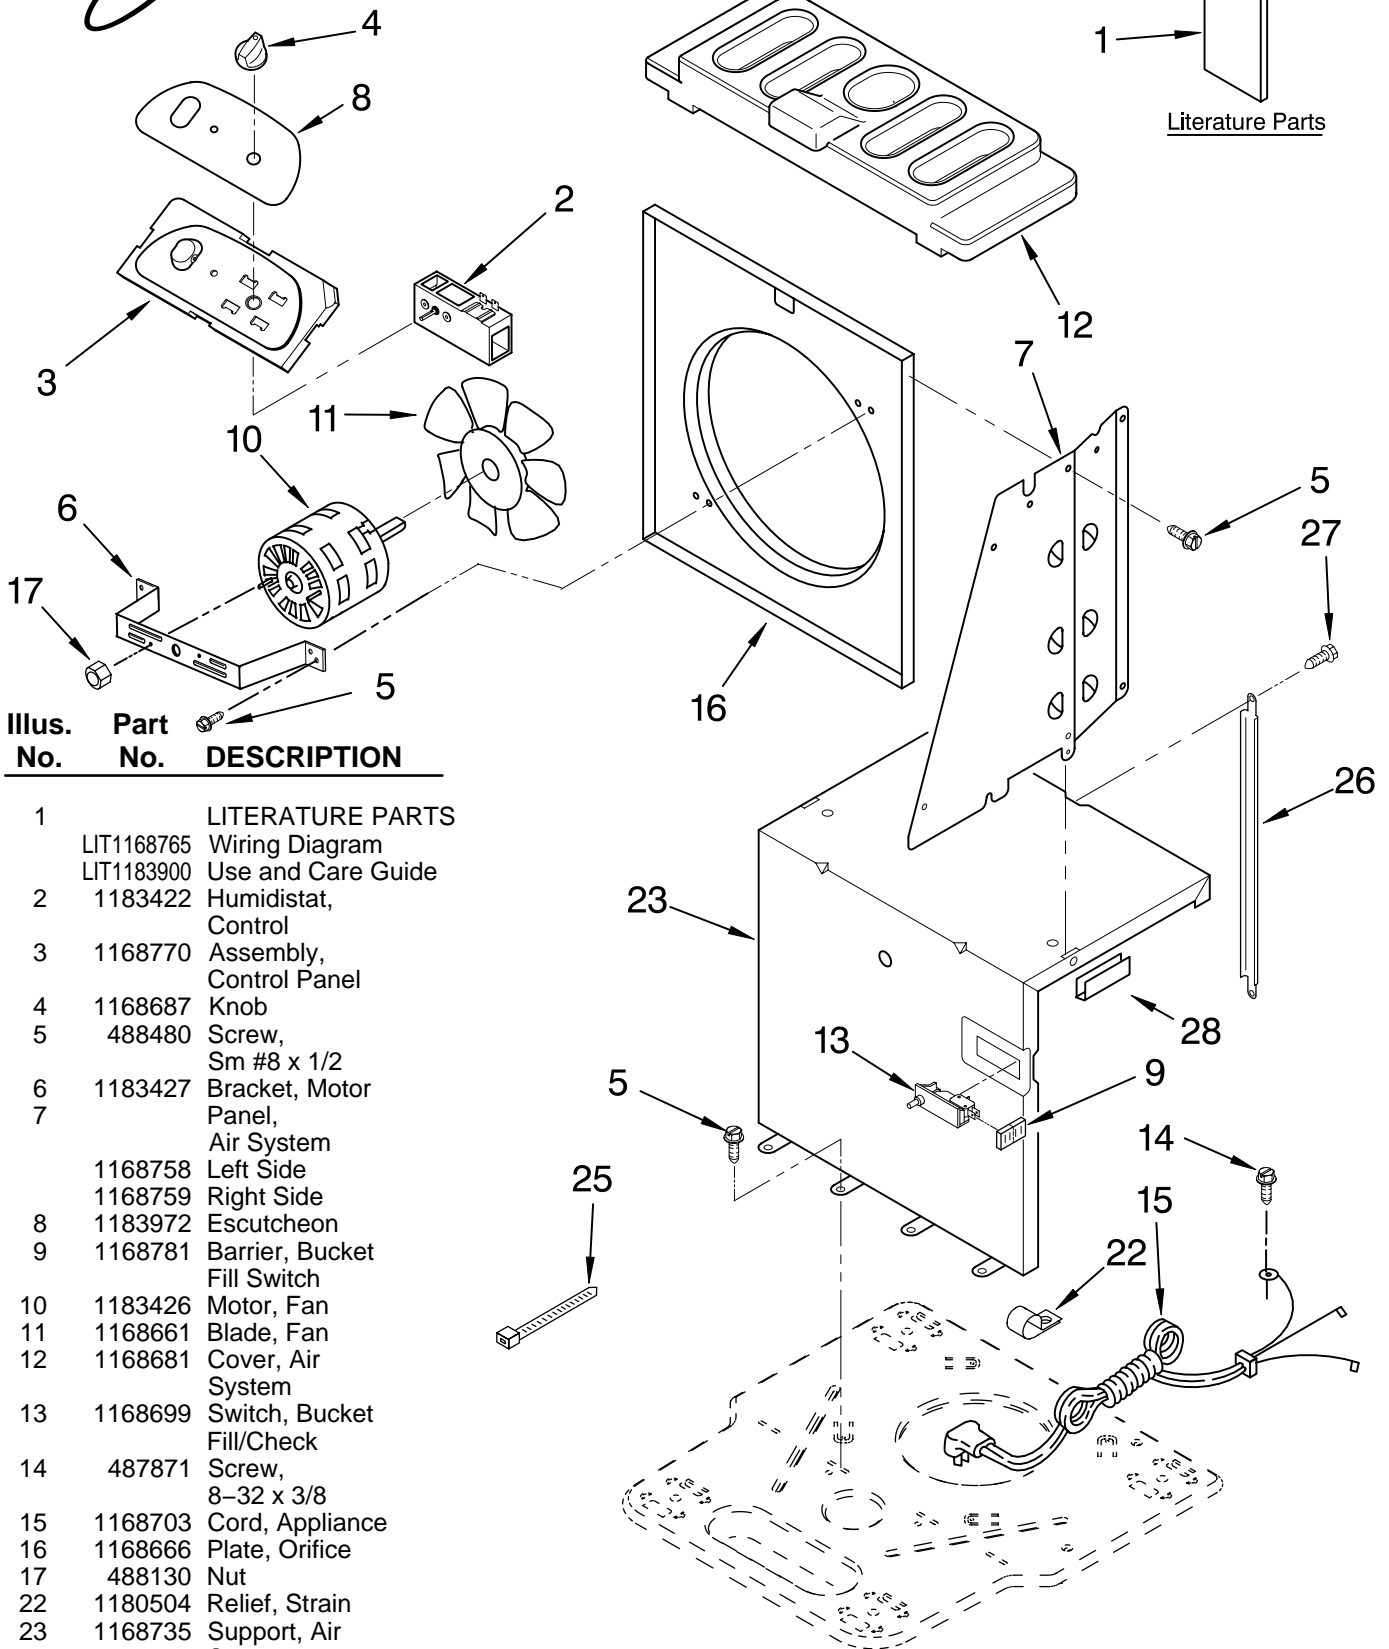

AIR FLOW AND CONTROL PARTS

DEHUMIDIFIER

For Model: AD50LJ1

Illus. No.	Part No.	DESCRIPTION
1	LIT1168765 LIT1183900	LITERATURE PARTS Wiring Diagram Use and Care Guide
2	1183422	Humidistat, Control
3	1168770	Assembly, Control Panel
4	1168687	Knob
5	488480	Screw, Sm #8 x 1/2
6	1183427	Bracket, Motor Panel,
7	1168758 1168759	Air System Left Side Right Side
8	1183972	Escutcheon
9	1168781	Barrier, Bucket Fill Switch
10	1183426	Motor, Fan
11	1168661	Blade, Fan
12	1168681	Cover, Air System
13	1168699	Switch, Bucket Fill/Check
14	487871	Screw, 8-32 x 3/8
15	1168703	Cord, Appliance
16	1168666	Plate, Orifice
17	488130	Nut
22	1180504	Relief, Strain
23	1168735	Support, Air System
25	857547	Tie, Cable
26	1168752	Brace, Support
27	1157158	Screw, 8-18 X 3/8
28	1180634	Edge Guard

UNIT PARTS

For Model: AD50LJ1

Illus. No.	Part No.	DESCRIPTION
2	1168729	Tube, Restrictor (Length 30.00")
3	1162526	Strainer
4	708532	Bend, Return (2)
6	950061	Spring, Overload
7	1168657	Condenser
8	708531	Bend, Return (12)
9	1183833	Deicer, Bimetal
10	1163837	Overload, Protector
11	950058	Relay, Start
12	950055	Cover, Terminal

Illus. No.	Part No.	DESCRIPTION
13	950056	Retainer, Cover
14	1168655	Evaporator
15	488480	Screw, 8 x 1/2 (4)
16	680975	Washer
17	24364001	Clip, Compressor
19	1183906	Harness, Wire
20	1168722	Grommet (4)
21	1168654	Base
22	1164241	Caster (4)
25	1168669	Compressor, (Complete Assembly)

CABINET PARTS

For Model: AD50LJ1

Illus. No.	Part No.	DESCRIPTION
1	1168667	Cabinet
2	1172098	Cover, Hose Connection
3	1168762	Clip, Float
4	1168652	Cover, Top
5	1182600	Cover, Front
6	1172075	Float
8	1182080	Bucket, Condensate
10	1168744	Screw