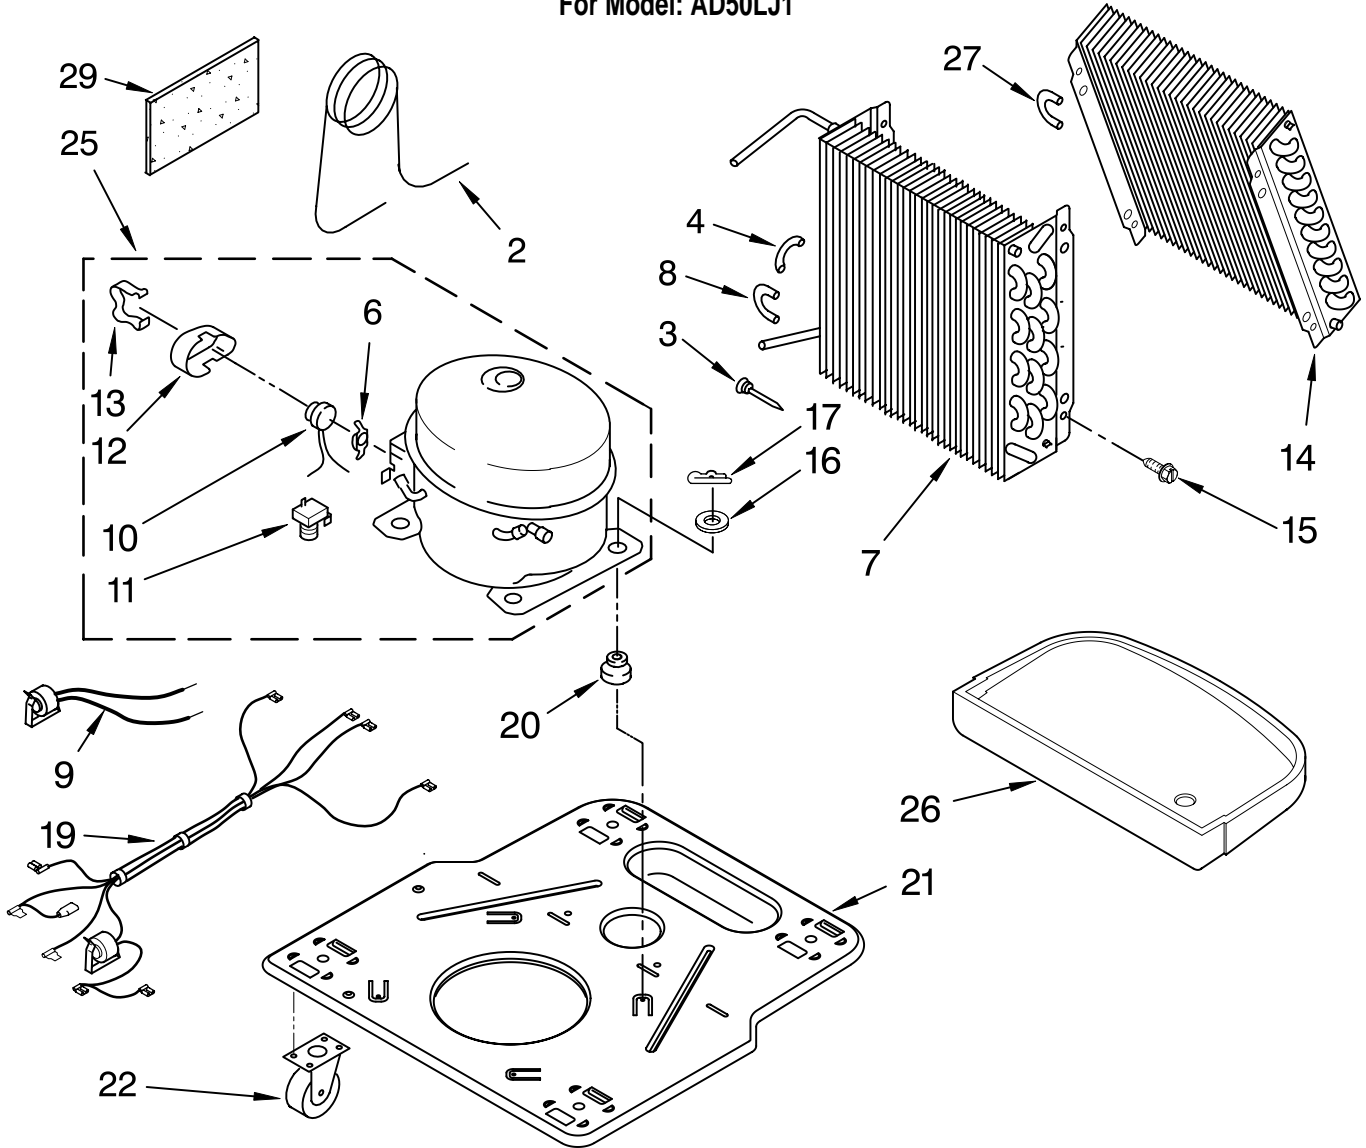

AIR FLOW AND CONTROL PARTS

DEHUMIDIFIER

For Model: AD50LJ1

Illus. No.	Part No.	DESCRIPTION
1	LIT1168765 LIT1183900	LITERATURE PARTS Wiring Diagram Use and Care Guide
2	1183422	Humidistat, Control
3	1168770	Assembly, Control Panel
4	1168687	Knob
5	488480	Screw, Sm #8 x 1/2
6	1183427	Bracket, Motor Panel,
7	1168758 1168759	Air System Left Side Right Side
8	1183972	Escutcheon
9	1168781	Barrier, Bucket Fill Switch
10	1183426	Motor, Fan
11	1168661	Blade, Fan
12	1168681	Cover, Air System
13	1168699	Switch, Bucket Fill/Check
14	487871	Screw, 8-32 x 3/8
15	1168703	Cord, Appliance
16	1168666	Plate, Orifice
17	488130	Nut
22	1180504	Relief, Strain
23	1168735	Support, Air System
25	857547	Tie, Cable
26	1168752	Brace, Support
27	1157158	Screw, 8-18 X 3/8
28	1180634	Edge Guard

UNIT PARTS

For Model: AD50LJ1

Illus. No.	Part No.	DESCRIPTION
2	1168729	Tube, Restrictor (Length 30.00")
3	1162526	Strainer
4	708532	Bend, Return (2)
6	950061	Spring, Overload
7	1168657	Condenser
8	708531	Bend, Return (12)
9	1183833	Deicer, Bimetal
10	1163837	Overload, Protector
11	950058	Relay, Start
12	950055	Cover, Terminal

Illus. No.	Part No.	DESCRIPTION
13	950056	Retainer, Cover
14	1168655	Evaporator
15	488480	Screw, 8 x 1/2 (4)
16	680975	Washer
17	24364001	Clip, Compressor
19	1183906	Harness, Wire
20	1168722	Grommet (4)
21	1168654	Base
22	1164241	Caster (4)
25	1168669	Compressor, (Complete Assembly)

CABINET PARTS

For Model: AD50LJ1

Illus. No.	Part No.	DESCRIPTION
1	1168667	Cabinet
2	1172098	Cover, Hose Connection
3	1168762	Clip, Float
4	1168652	Cover, Top
5	1182600	Cover, Front
6	1172075	Float
8	1182080	Bucket, Condensate
10	1168744	Screw