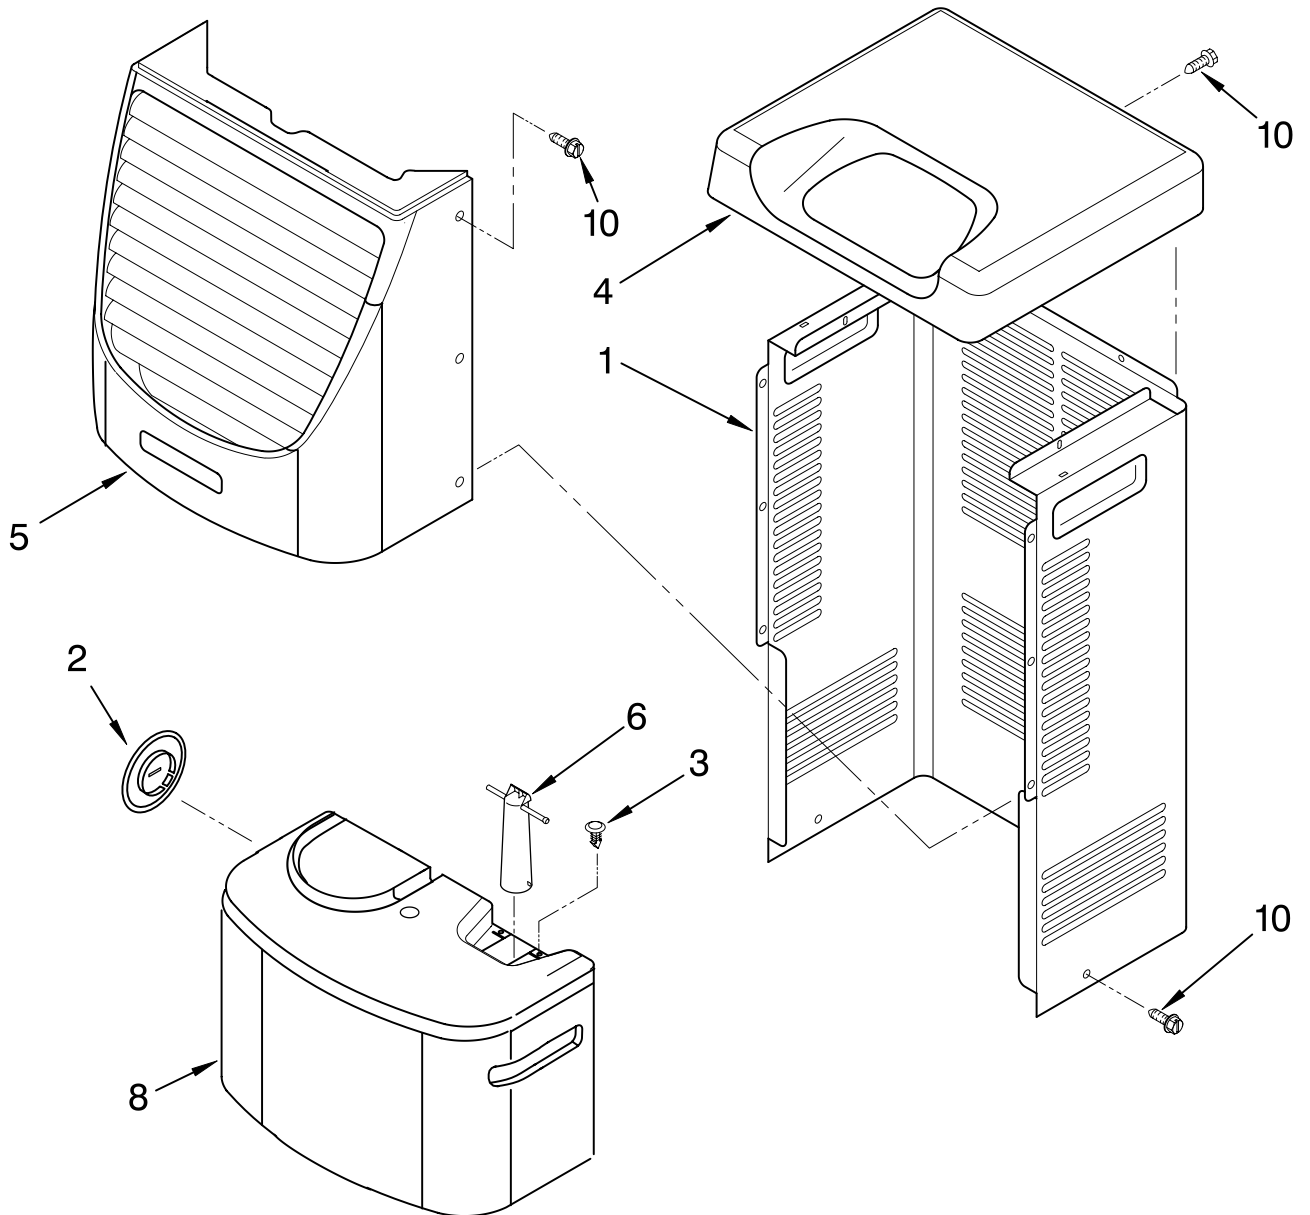

----- Manual continues below -----

AIR FLOW AND CONTROL PARTS

DEHUMIDIFIER

For Model: AD50LJ1

Illus. Part No. DESCRIPTION

1	LITERATURE PARTS
	LIT1168765 Wiring Diagram
	LIT1183900 Use and Care Guide
2	1183422 Humidistat, Control
3	1168770 Assembly, Control Panel
4	1168687 Knob
5	488480 Screw, Sm #8 x 1/2
6	1183427 Bracket, Motor Panel,
7	Air System
	1168758 Left Side
	1168759 Right Side
8	1183972 Escutcheon
9	1168781 Barrier, Bucket Fill Switch
10	1183426 Motor, Fan
11	1168661 Blade, Fan
12	1168681 Cover, Air System
13	1168699 Switch, Bucket Fill/Check
14	487871 Screw, 8-32 x 3/8
15	1168703 Cord, Appliance
16	1168666 Plate, Orifice
17	488130 Nut
22	1180504 Relief, Strain
23	1168735 Support, Air System
25	857547 Tie, Cable
26	1168752 Brace, Support
27	1157158 Screw, 8-18 X 3/8
28	1180634 Edge Guard

UNIT PARTS

For Model: AD50LJ1

Illus. No.	Part No.	DESCRIPTION
2	1168729	Tube, Restrictor (Length 30.00")
3	1162526	Strainer
4	708532	Bend, Return (2)
6	950061	Spring, Overload
7	1168657	Condenser
8	708531	Bend, Return (12)
9	1183833	Deicer, Bimetal
10	1163837	Overload, Protector
11	950058	Relay, Start
12	950055	Cover, Terminal

Illus. No.	Part No.	DESCRIPTION
26	1168761	Pan, Drain
27	854624	Bend, Return (9)
29	1162650	Insulation (Restrictor Tube)

REFRIGERANT CHARGE

10.00 Oz.

**Production Compressor Requires Production Electrical Components.
 Service Compressor Requires Service Electrical Components.
 For Further Information, Refer to Filmcard 19.1.**

CABINET PARTS

For Model: AD50LJ1

Illus. No.	Part No.	DESCRIPTION
1	1168667	Cabinet
2	1172098	Cover, Hose Connection
3	1168762	Clip, Float
4	1168652	Cover, Top
5	1182600	Cover, Front
6	1172075	Float
8	1182080	Bucket, Condensate
10	1168744	Screw