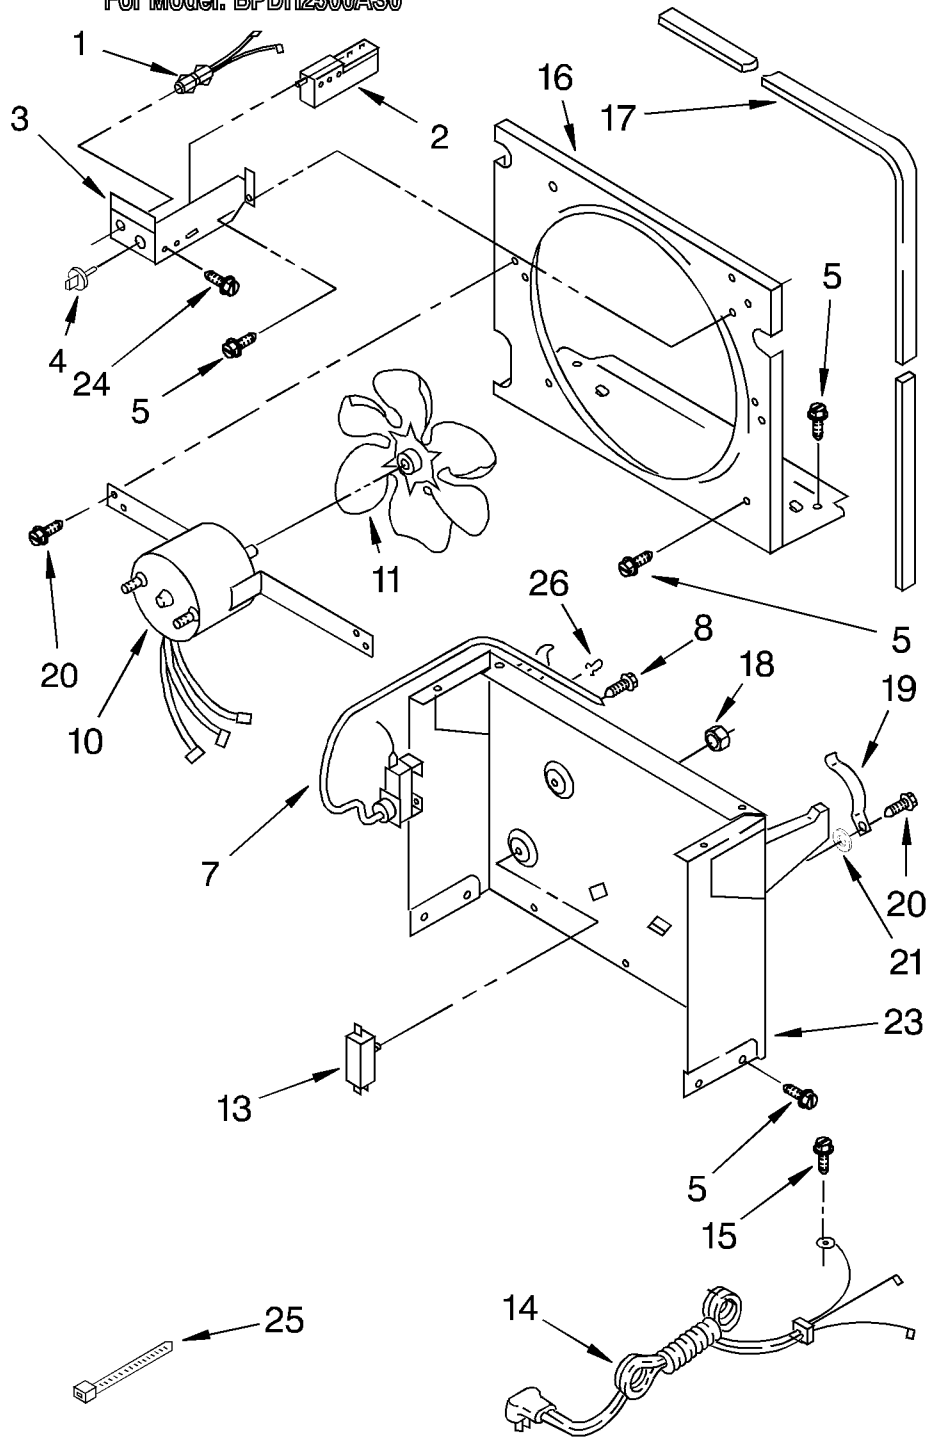

----- Manual continues below -----

PARTS LIST

for

DEHUMIDIFIER

MODEL

BPDH2500AS0

FOR CUSTOMER SATISFACTION ALWAYS USE
FACTORY SPECIFICATION PARTS

UNIT PARTS

For Model: BPDH2500AS0

		Literature Parts
	LIT1162524	Sheet, Tech
	LIT1157787	Wiring Diagram
	LIT1162709	Use & Care Guide
	LIT884631	List, Repair Parts
2	1162154	Tube, Restrictor
3	1162037	Strainer
4	951886	Glide (2)
5	1162152	Condenser
6	489015	Roll Pin-2.0 LG
7		Spring, Overload
	549086	Service
10		Overload
	1158790	Production
	649842	Service
11		Relay, Start
	1158608	Production
	549500	Service
12		Cover, Terminal
	1157582	Production
	865086	Service
13		Retainer, Cover
	938384	Production
	831282	Service
14	1162153	Evaporator
15	488624	Screw, 8 x 3/8 (4)
16	1162372	Seal
18	488400	Screw, 1/4-28 x 1" (3)
19	484136	Harness, Wire
20	1156748	Grommet (4)
21	1157584	Base
22	487871	Screw, 8-32 x 3/8
24	998726	Caster (2)
25	1157552	Compressor, Service (Complete Assembly)
26	1162348	Seal Evaporator Top
27	854624	Bend, Return
28	855199	Bend, Return

AIR FLOW AND CONTROL PARTS

For Model: BPDH2500AS0

1	1158419	Light, Indicator
2	1162578	Humidistat, Control
3	951284	Bracket, Control
4	1162670	Knob, Control
5	488480	Screw, S.M. #8 x 1/2 A
7	1155109	Thermostat, Deicer
8	488234	Screw, 8-32 X 1/4 (2)
10	1162030	Motor, Fan
11	949645	Blade, Fan
13	999747	Switch, Water Level Control
14	1155670	Cord, Appliance
15	487871	Screw, 8-32 x 3/8
16	998779	Plate, Orifice
17	1162704	Seal
18	489001	Palnut, 3/8-32
19	1161718	Spring, Water Level
20	488248	Screw, 8 x 1/2A
21		Washer, Repair
	489083	.030 Thickness
	489029	.062 Thickness
23	1163800	Support
24	1162513	Screw, 8-18 x 1/4
25	602851	Tie, Cable (3)
26	471363	Clamp, Tube To Evaporator (2)

CABINET PARTS

For Model: BPDH2500AS0

1	998821	Cabinet
2	489120	Screw, 8-32 x 1/2 (2)
3	998813	Retainer, Pin (2) (Rear Grille)
5	1162669	Grille, Front Assembly
6	998846	Lens, Light
7	998832	Grille, Rear
8	489073	Screw, #8 x 3/8
9	948584	Spacer, Grille
11	1158781	Screw
12	951901	Pan, Condensate