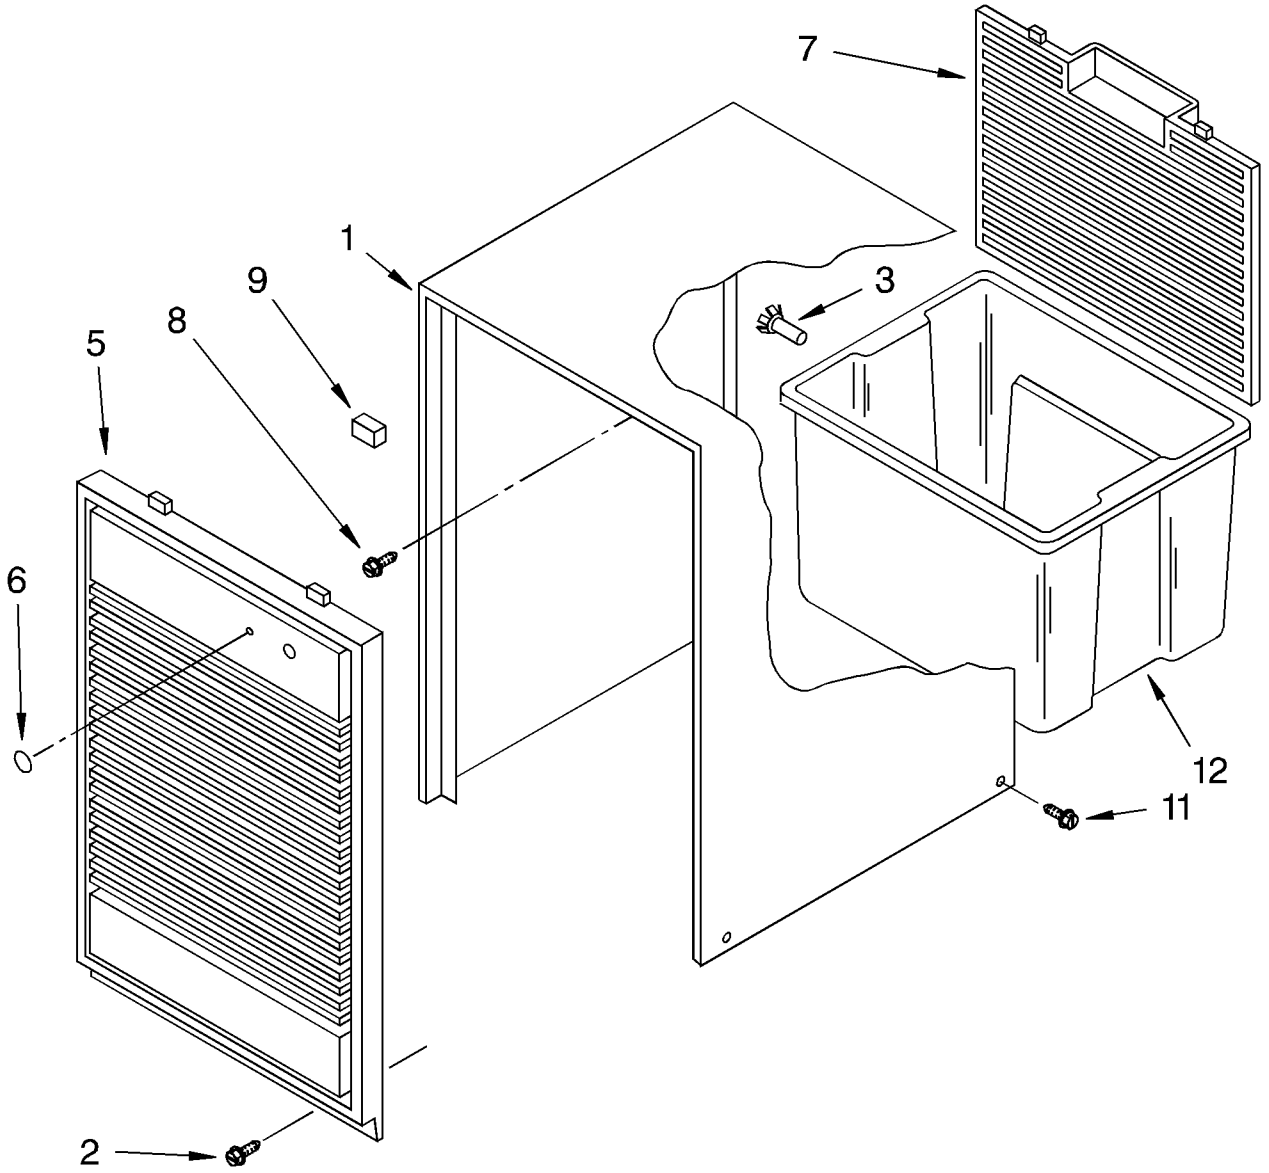

For Model: BPDH2500AS0

		Literature Parts
	LIT1162524	Sheet, Tech
	LIT1157787	Wiring Diagram
	LIT1162709	Use & Care Guide
	LIT884631	List, Repair Parts
2	1162154	Tube, Restrictor
3	1162037	Strainer
4	951886	Glide (2)
5	1162152	Condenser
6	489015	Roll Pin-2.0 LG
7		Spring, Overload
	549086	Service
10		Overload
	1158790	Production
	649842	Service
11		Relay, Start
	1158608	Production
	549500	Service
12		Cover, Terminal
	1157582	Production
	865086	Service
13		Retainer, Cover
	938384	Production
	831282	Service
14	1162153	Evaporator
15	488624	Screw, 8 x 3/8 (4)
16	1162372	Seal
18	488400	Screw, 1/4-28 x 1" (3)
19	484136	Harness, Wire
20	1156748	Grommet (4)
21	1157584	Base
22	487871	Screw, 8-32 x 3/8
24	998726	Caster (2)
25	1157552	Compressor, Service (Complete Assembly)
26	1162348	Seal Evaporator Top
27	854624	Bend, Return
28	855199	Bend, Return

AIR FLOW AND CONTROL PARTS

For Model: BPDH2500AS0

1	1158419	Light, Indicator
2	1162578	Humidistat, Control
3	951284	Bracket, Control
4	1162670	Knob, Control
5	488480	Screw, S.M. #8 x 1/2 A
7	1155109	Thermostat, Deicer
8	488234	Screw, 8-32 X 1/4 (2)
10	1162030	Motor, Fan
11	949645	Blade, Fan
13	999747	Switch, Water Level Control
14	1155670	Cord, Appliance
15	487871	Screw, 8-32 x 3/8
16	998779	Plate, Orifice
17	1162704	Seal
18	489001	Palnut, 3/8-32
19	1161718	Spring, Water Level
20	488248	Screw, 8 x 1/2A
21		Washer, Repair
	489083	.030 Thickness
	489029	.062 Thickness
23	1163800	Support
24	1162513	Screw, 8-18 x 1/4
25	602851	Tie, Cable (3)
26	471363	Clamp, Tube To Evaporator (2)

CABINET PARTS

For Model: BPDH2500AS0

1	998821	Cabinet
2	489120	Screw, 8-32 x 1/2 (2)
3	998813	Retainer, Pin (2) (Rear Grille)
5	1162669	Grille, Front Assembly
6	998846	Lens, Light
7	998832	Grille, Rear
8	489073	Screw, #8 x 3/8
9	948584	Spacer, Grille
11	1158781	Screw
12	951901	Pan, Condensate