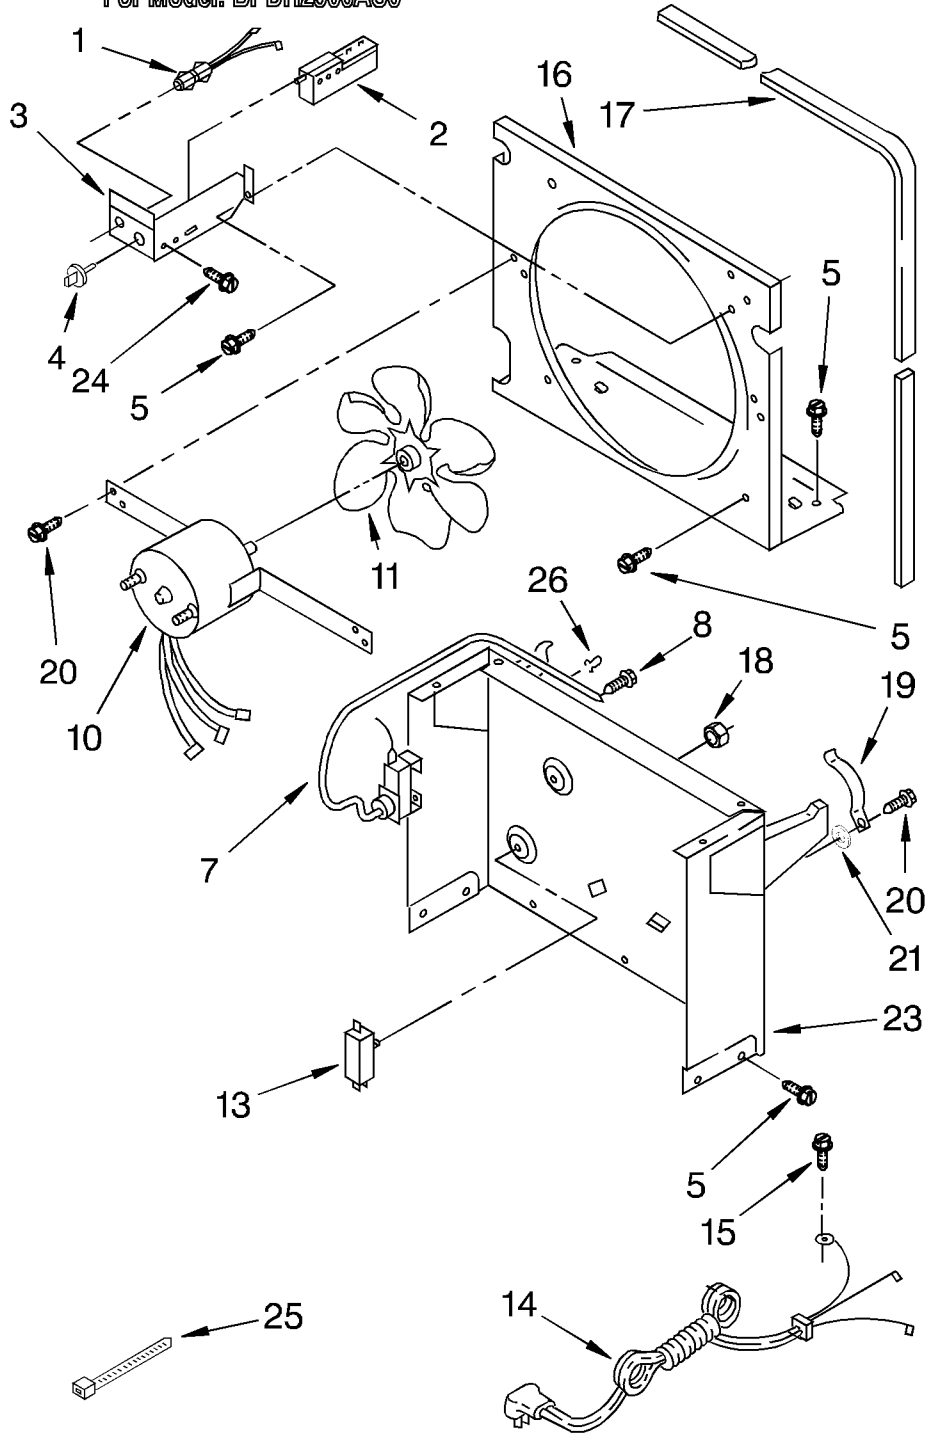

x

PARTS LIST

for

DEHUMIDIFIER

MODEL

BPDH2500AS0

FOR CUSTOMER SATISFACTION ALWAYS USE
FACTORY SPECIFICATION PARTS

UNIT PARTS

For Model: BPDH2500AS0

		Literature Parts
	LIT1162524	Sheet, Tech
	LIT1157787	Wiring Diagram
	LIT1162709	Use & Care Guide
	LIT884631	List, Repair Parts
2	1162154	Tube, Restrictor
3	1162037	Strainer
4	951886	Glide (2)
5	1162152	Condenser
6	489015	Roll Pin-2.0 LG
7		Spring, Overload
	549086	Service
10		Overload
	1158790	Production
	649842	Service
11		Relay, Start
	1158608	Production
	549500	Service
12		Cover, Terminal
	1157582	Production
	865086	Service
13		Retainer, Cover
	938384	Production
	831282	Service
14	1162153	Evaporator
15	488624	Screw, 8 x 3/8 (4)
16	1162372	Seal
18	488400	Screw, 1/4-28 x 1" (3)
19	484136	Harness, Wire
20	1156748	Grommet (4)
21	1157584	Base
22	487871	Screw, 8-32 x 3/8
24	998726	Caster (2)
25	1157552	Compressor, Service (Complete Assembly)
26	1162348	Seal Evaporator Top
27	854624	Bend, Return
28	855199	Bend, Return

AIR FLOW AND CONTROL PARTS

For Model: BPDH2500AS0

1	1158419	Light, Indicator
2	1162578	Humidistat, Control
3	951284	Bracket, Control
4	1162670	Knob, Control
5	488480	Screw, S.M. #8 x 1/2 A
7	1155109	Thermostat, Deicer
8	488234	Screw, 8-32 X 1/4 (2)
10	1162030	Motor, Fan
11	949645	Blade, Fan
13	999747	Switch, Water Level Control
14	1155670	Cord, Appliance
15	487871	Screw, 8-32 x 3/8
16	998779	Plate, Orifice
17	1162704	Seal
18	489001	Palnut, 3/8-32
19	1161718	Spring, Water Level
20	488248	Screw, 8 x 1/2A
21		Washer, Repair
	489083	.030 Thickness
	489029	.062 Thickness
23	1163800	Support
24	1162513	Screw, 8-18 x 1/4
25	602851	Tie, Cable (3)
26	471363	Clamp, Tube To Evaporator (2)

CABINET PARTS

For Model: BPDH2500AS0

1	998821	Cabinet
2	489120	Screw, 8-32 x 1/2 (2)
3	998813	Retainer, Pin (2) (Rear Grille)
5	1162669	Grille, Front Assembly
6	998846	Lens, Light
7	998832	Grille, Rear
8	489073	Screw, #8 x 3/8
9	948584	Spacer, Grille
11	1158781	Screw
12	951901	Pan, Condensate