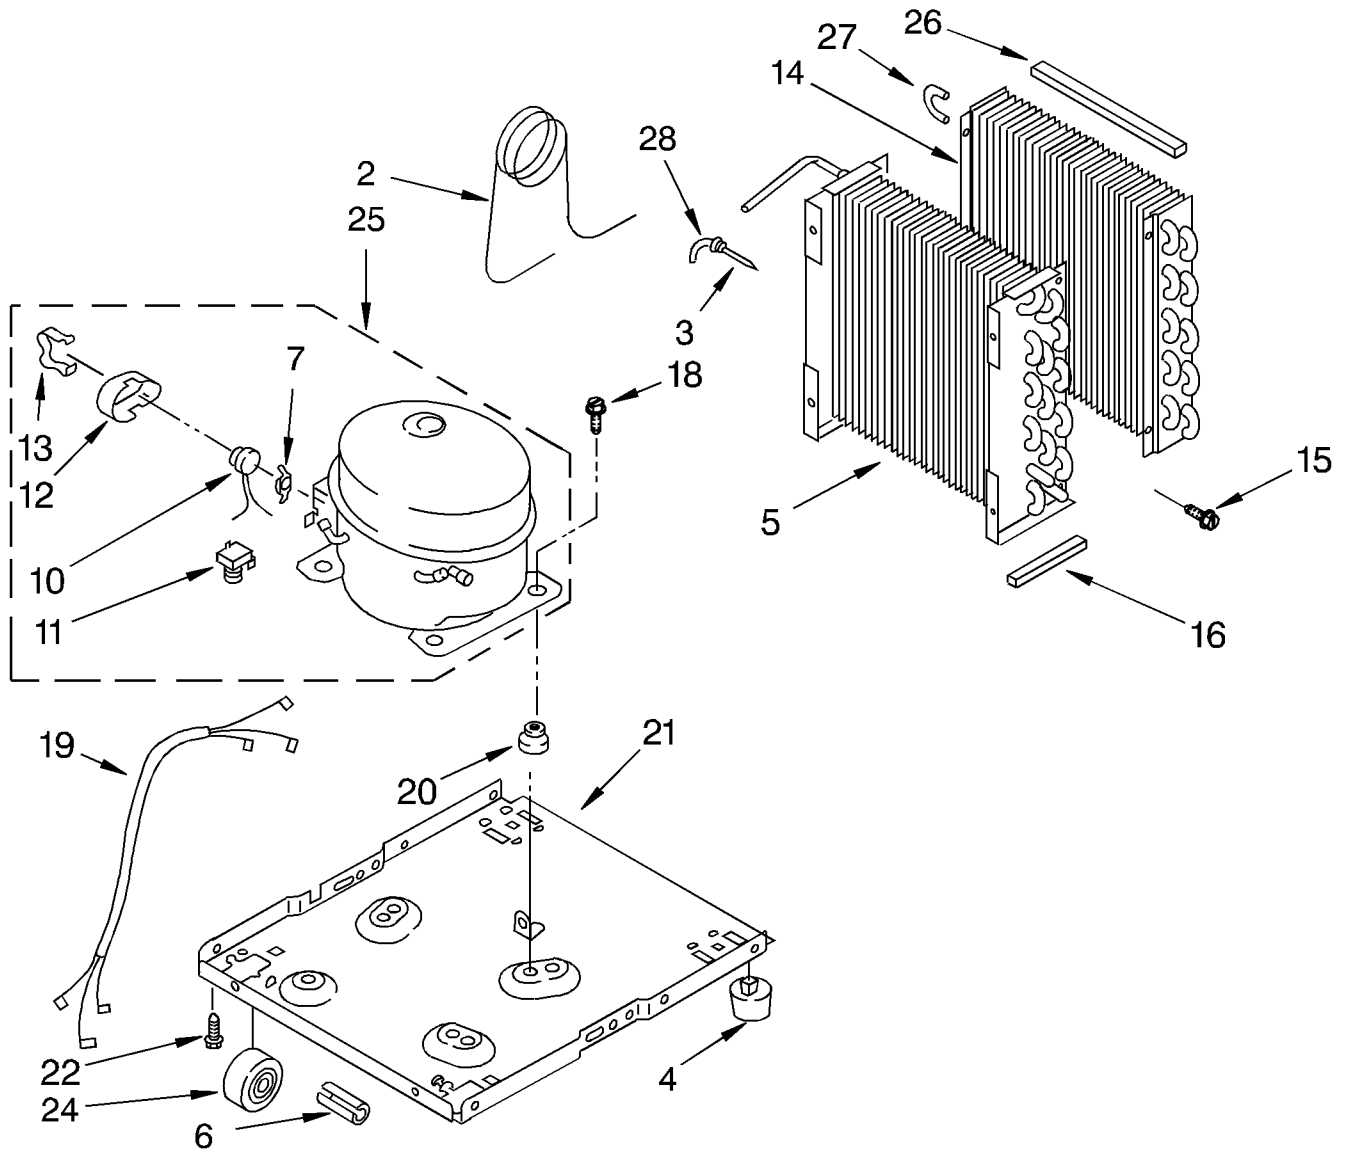

x

PARTS LIST

for

DEHUMIDIFIER

MODEL

BPDH2500AS0

FOR CUSTOMER SATISFACTION ALWAYS USE
FACTORY SPECIFICATION PARTS

UNIT PARTS

For Model: BPDH2500AS0

		Literature Parts
	LIT1162524	Sheet, Tech
	LIT1157787	Wiring Diagram
	LIT1162709	Use & Care Guide
	LIT884631	List, Repair Parts
2	1162154	Tube, Restrictor
3	1162037	Strainer
4	951886	Glide (2)
5	1162152	Condenser
6	489015	Roll Pin-2.0 LG
7		Spring, Overload
	549086	Service
10		Overload
	1158790	Production
	649842	Service
11		Relay, Start
	1158608	Production
	549500	Service
12		Cover, Terminal
	1157582	Production
	865086	Service
13		Retainer, Cover
	938384	Production
	831282	Service
14	1162153	Evaporator
15	488624	Screw, 8 x 3/8 (4)
16	1162372	Seal
18	488400	Screw, 1/4-28 x 1" (3)
19	484136	Harness, Wire
20	1156748	Grommet (4)
21	1157584	Base
22	487871	Screw, 8-32 x 3/8
24	998726	Caster (2)
25	1157552	Compressor, Service (Complete Assembly)
26	1162348	Seal Evaporator Top
27	854624	Bend, Return
28	855199	Bend, Return

AIR FLOW AND CONTROL PARTS

For Model: BPDH2500AS0

1	1158419	Light, Indicator
2	1162578	Humidistat, Control
3	951284	Bracket, Control
4	1162670	Knob, Control
5	488480	Screw, S.M. #8 x 1/2 A
7	1155109	Thermostat, Deicer
8	488234	Screw, 8-32 X 1/4 (2)
10	1162030	Motor, Fan
11	949645	Blade, Fan
13	999747	Switch, Water Level Control
14	1155670	Cord, Appliance
15	487871	Screw, 8-32 x 3/8
16	998779	Plate, Orifice
17	1162704	Seal
18	489001	Palnut, 3/8-32
19	1161718	Spring, Water Level
20	488248	Screw, 8 x 1/2A
21		Washer, Repair
	489083	.030 Thickness
	489029	.062 Thickness
23	1163800	Support
24	1162513	Screw, 8-18 x 1/4
25	602851	Tie, Cable (3)
26	471363	Clamp, Tube To Evaporator (2)

CABINET PARTS

For Model: BPDH2500AS0

1	998821	Cabinet
2	489120	Screw, 8-32 x 1/2 (2)
3	998813	Retainer, Pin (2) (Rear Grille)
5	1162669	Grille, Front Assembly
6	998846	Lens, Light
7	998832	Grille, Rear
8	489073	Screw, #8 x 3/8
9	948584	Spacer, Grille
11	1158781	Screw
12	951901	Pan, Condensate