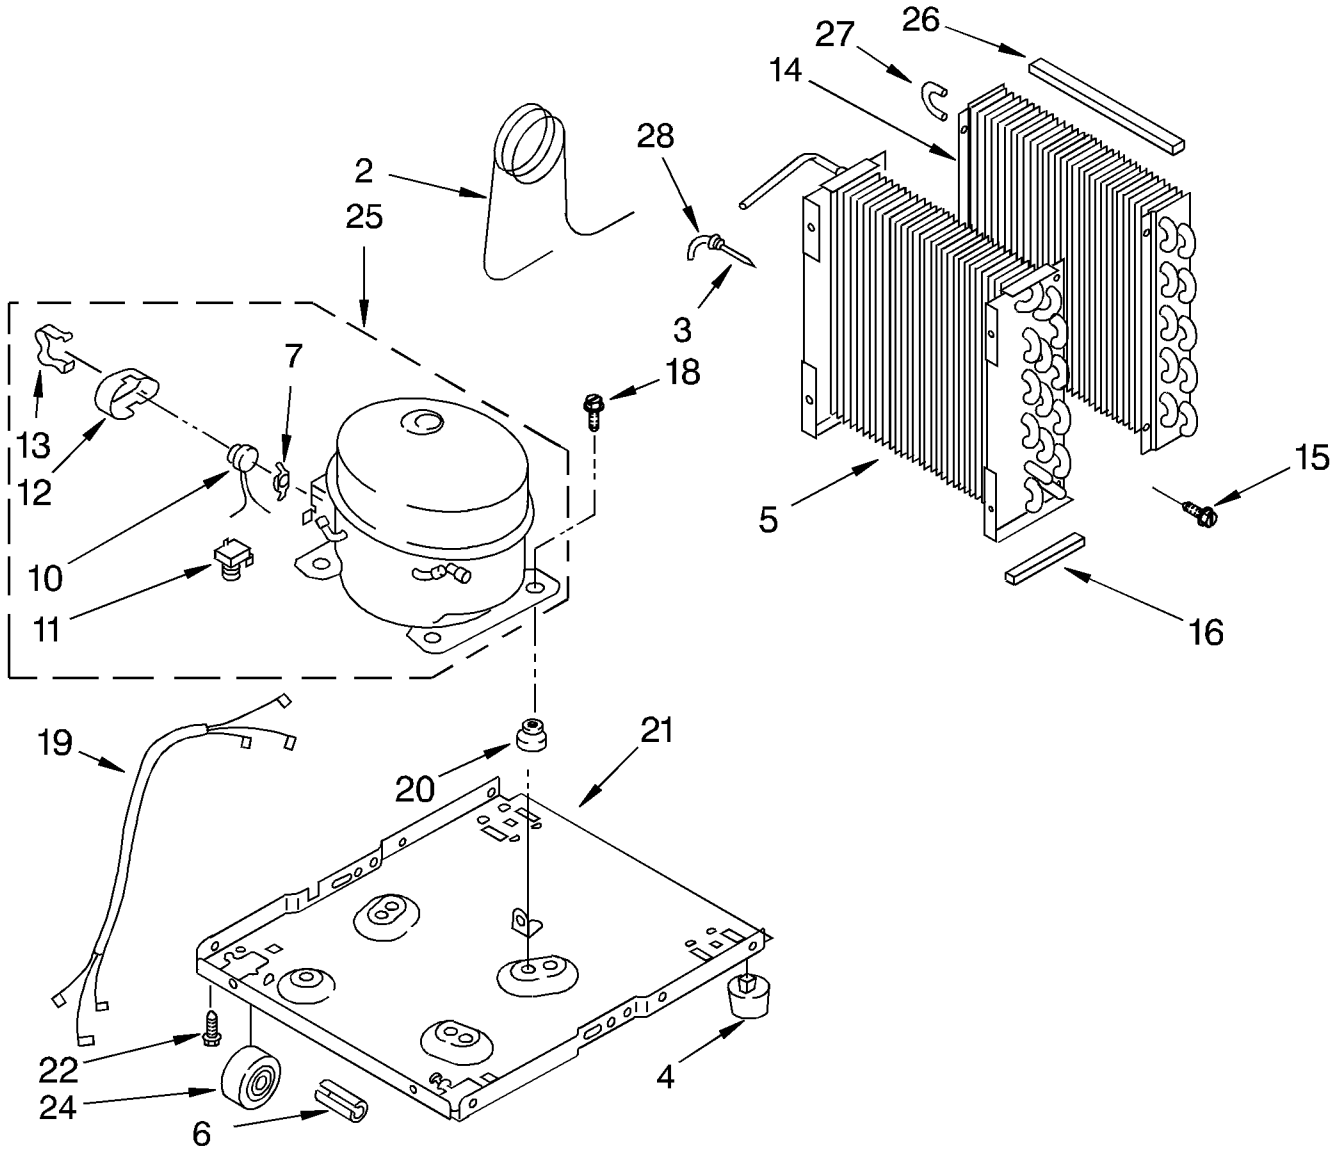

----- Manual continues below -----

PARTS LIST

for

DEHUMIDIFIER

MODEL

BPDH2500AS0

FOR CUSTOMER SATISFACTION ALWAYS USE
FACTORY SPECIFICATION PARTS

UNIT PARTS

For Model: BPDH2500AS0

		Literature Parts
	LIT1162524	Sheet, Tech
	LIT1157787	Wiring Diagram
	LIT1162709	Use & Care Guide
	LIT884631	List, Repair Parts
2	1162154	Tube, Restrictor
3	1162037	Strainer
4	951886	Glide (2)
5	1162152	Condenser
6	489015	Roll Pin-2.0 LG
7		Spring, Overload
	549086	Service
10		Overload
	1158790	Production
	649842	Service
11		Relay, Start
	1158608	Production
	549500	Service
12		Cover, Terminal
	1157582	Production
	865086	Service
13		Retainer, Cover
	938384	Production
	831282	Service
14	1162153	Evaporator
15	488624	Screw, 8 x 3/8 (4)
16	1162372	Seal
18	488400	Screw, 1/4-28 x 1" (3)
19	484136	Harness, Wire
20	1156748	Grommet (4)
21	1157584	Base
22	487871	Screw, 8-32 x 3/8
24	998726	Caster (2)
25	1157552	Compressor, Service (Complete Assembly)
26	1162348	Seal Evaporator Top
27	854624	Bend, Return
28	855199	Bend, Return

AIR FLOW AND CONTROL PARTS

For Model: BPDH2500AS0

1	1158419	Light, Indicator
2	1162578	Humidistat, Control
3	951284	Bracket, Control
4	1162670	Knob, Control
5	488480	Screw, S.M. #8 x 1/2 A
7	1155109	Thermostat, Deicer
8	488234	Screw, 8-32 X 1/4 (2)
10	1162030	Motor, Fan
11	949645	Blade, Fan
13	999747	Switch, Water Level Control
14	1155670	Cord, Appliance
15	487871	Screw, 8-32 x 3/8
16	998779	Plate, Orifice
17	1162704	Seal
18	489001	Palnut, 3/8-32
19	1161718	Spring, Water Level
20	488248	Screw, 8 x 1/2A
21		Washer, Repair
	489083	.030 Thickness
	489029	.062 Thickness
23	1163800	Support
24	1162513	Screw, 8-18 x 1/4
25	602851	Tie, Cable (3)
26	471363	Clamp, Tube To Evaporator (2)