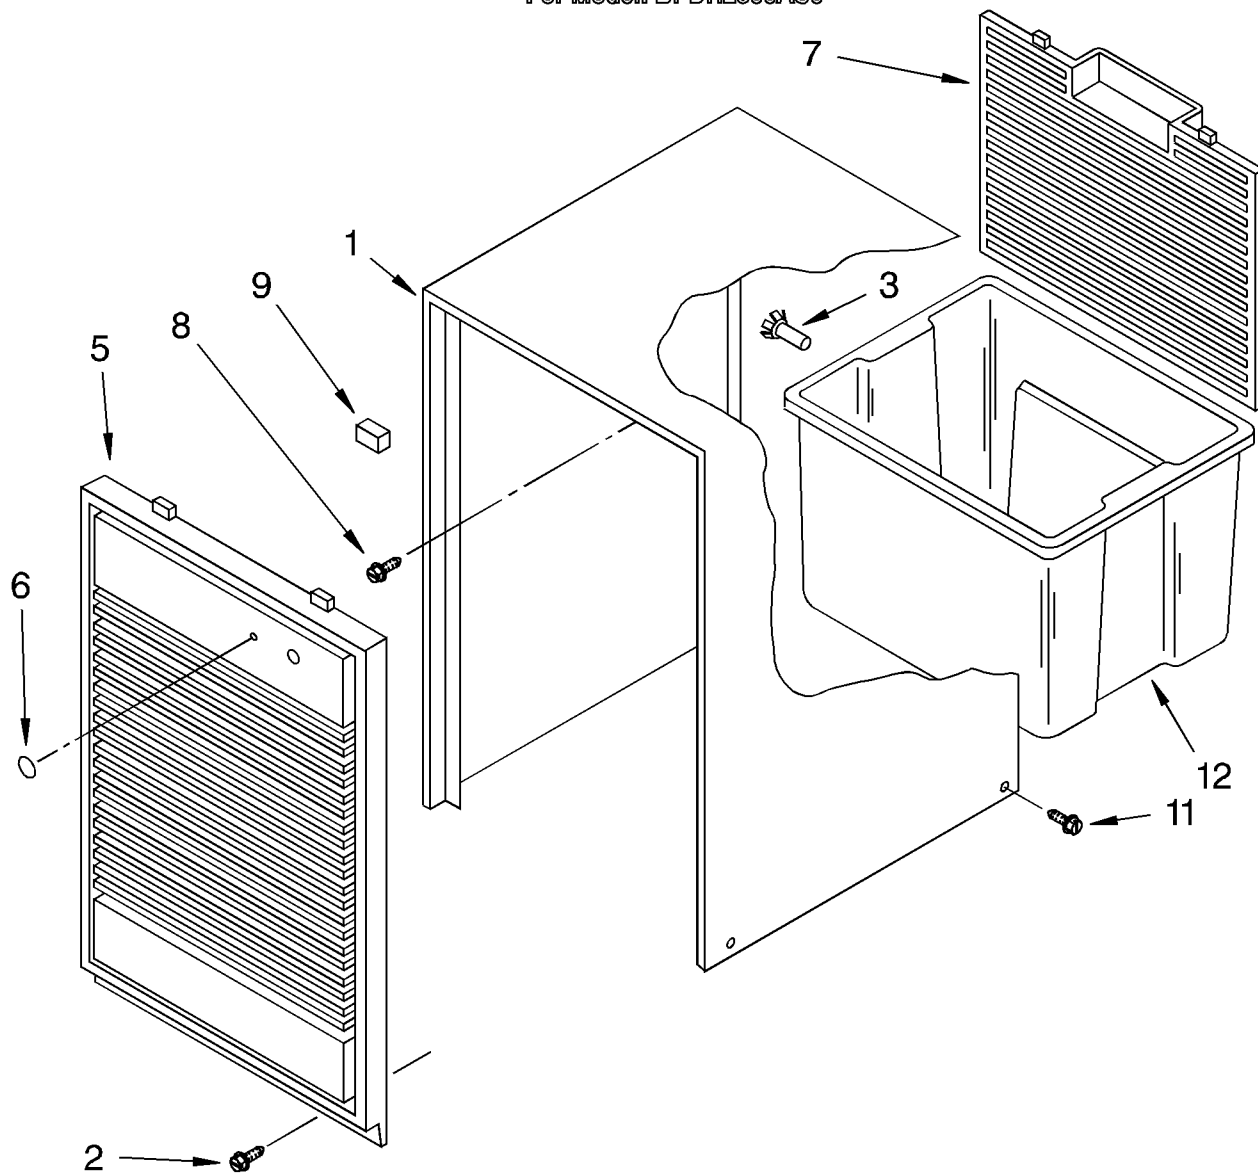

CABINET PARTS

For Model: BPDH2500AS0