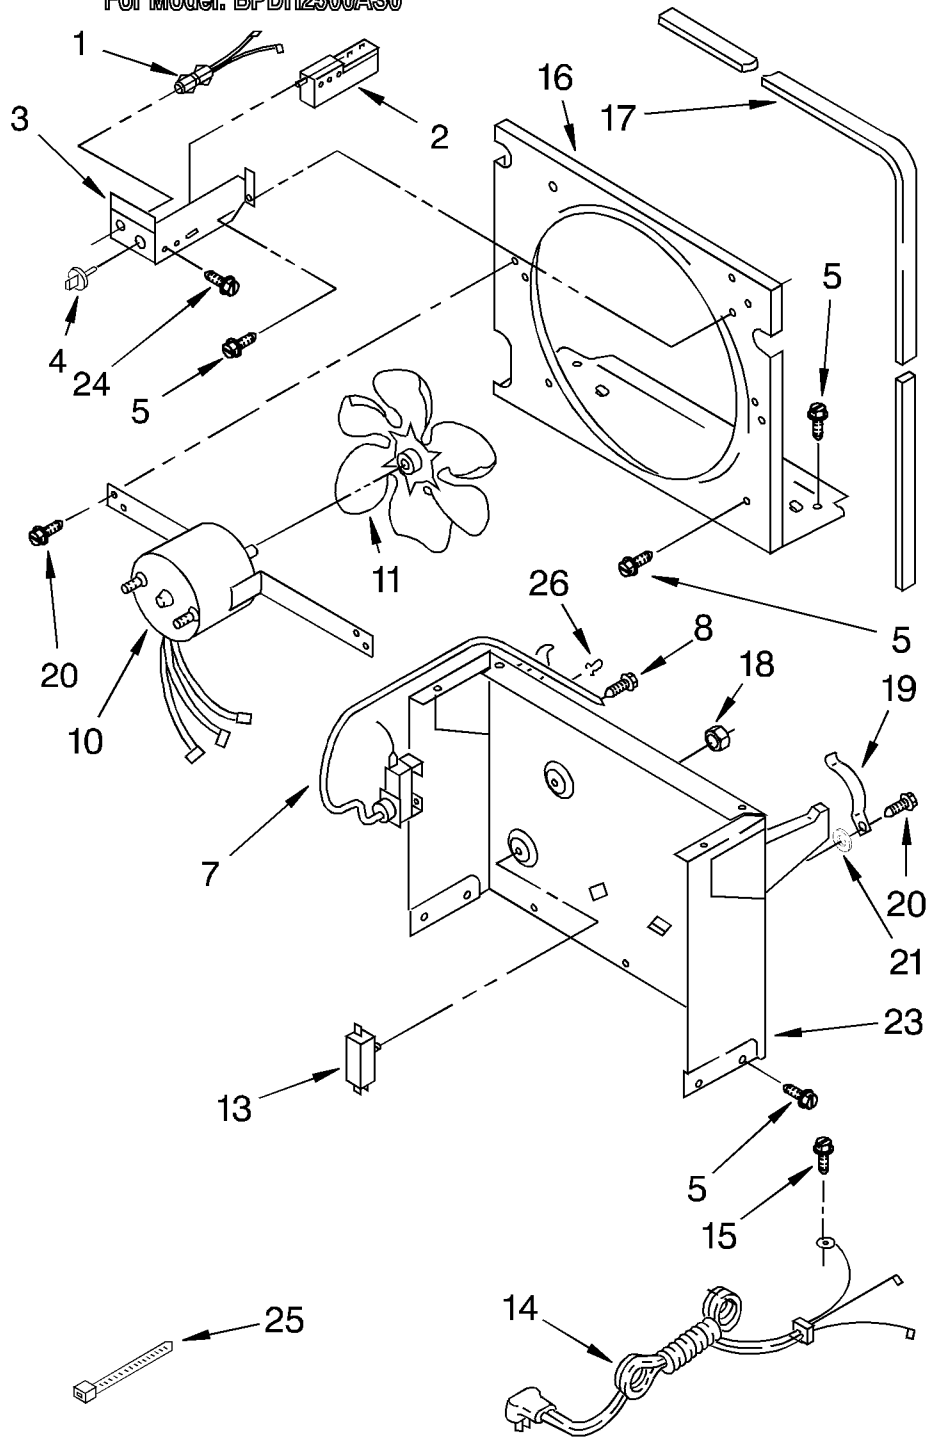

# UNIT PARTS

For Model: BPDH2500AS0

		Literature Parts
	LIT1162524	Sheet, Tech
	LIT1157787	Wiring Diagram
	LIT1162709	Use & Care Guide
	LIT884631	List, Repair Parts
2	1162154	Tube, Restrictor
3	1162037	Strainer
4	951886	Glide (2)
5	1162152	Condenser
6	489015	Roll Pin-2.0 LG
7		Spring, Overload
	549086	Service
10		Overload
	1158790	Production
	649842	Service
11		Relay, Start
	1158608	Production
	549500	Service
12		Cover, Terminal
	1157582	Production
	865086	Service
13		Retainer, Cover
	938384	Production
	831282	Service
14	1162153	Evaporator
15	488624	Screw, 8 x 3/8 (4)
16	1162372	Seal
18	488400	Screw, 1/4-28 x 1" (3)
19	484136	Harness, Wire
20	1156748	Grommet (4)
21	1157584	Base
22	487871	Screw, 8-32 x 3/8
24	998726	Caster (2)
25	1157552	Compressor, Service (Complete Assembly)
26	1162348	Seal Evaporator Top
27	854624	Bend, Return
28	855199	Bend, Return

# AIR FLOW AND CONTROL PARTS

For Model: BPDH2500AS0

1	1158419	Light, Indicator
2	1162578	Humidistat, Control
3	951284	Bracket, Control
4	1162670	Knob, Control
5	488480	Screw, S.M. #8 x 1/2 A
7	1155109	Thermostat, Deicer
8	488234	Screw, 8-32 X 1/4 (2)
10	1162030	Motor, Fan
11	949645	Blade, Fan
13	999747	Switch, Water Level Control
14	1155670	Cord, Appliance
15	487871	Screw, 8-32 x 3/8
16	998779	Plate, Orifice
17	1162704	Seal
18	489001	Palnut, 3/8-32
19	1161718	Spring, Water Level
20	488248	Screw, 8 x 1/2A
21		Washer, Repair
	489083	.030 Thickness
	489029	.062 Thickness
23	1163800	Support
24	1162513	Screw, 8-18 x 1/4
25	602851	Tie, Cable (3)
26	471363	Clamp, Tube To Evaporator (2)

# CABINET PARTS

For Model: BPDH2500AS0

1	998821	Cabinet
2	489120	Screw, 8-32 x 1/2 (2)
3	998813	Retainer, Pin (2) (Rear Grille)
5	1162669	Grille, Front Assembly
6	998846	Lens, Light
7	998832	Grille, Rear
8	489073	Screw, #8 x 3/8
9	948584	Spacer, Grille
11	1158781	Screw
12	951901	Pan, Condensate