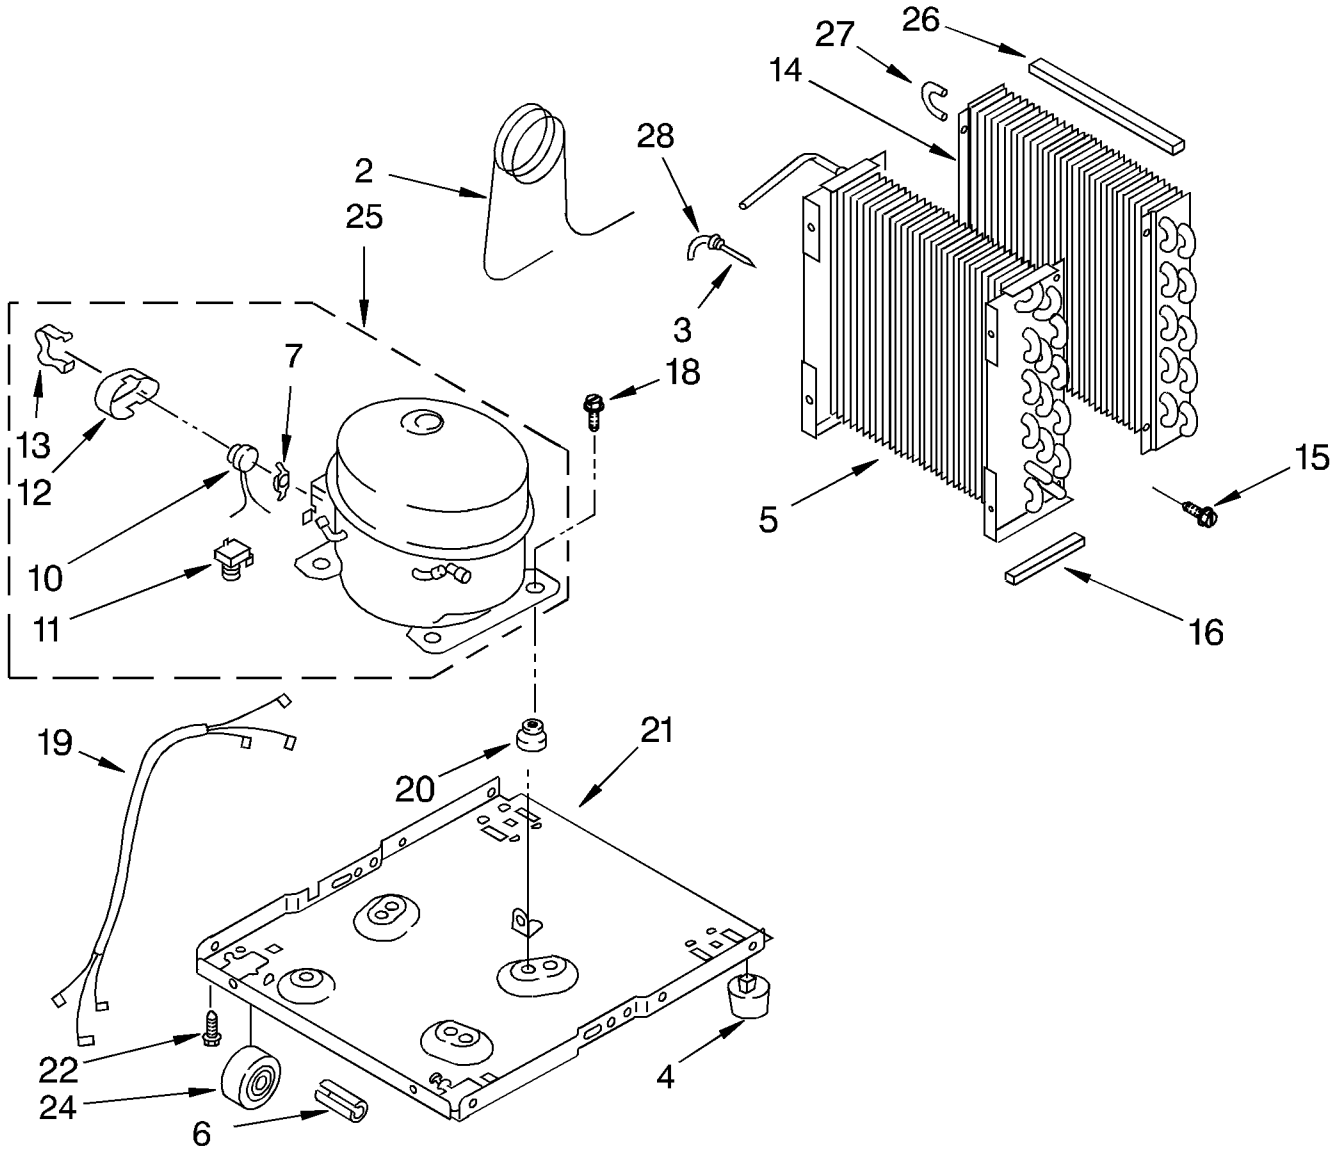

# UNIT PARTS

For Model: BPDH2500AS0

		Literature Parts
	LIT1162524	Sheet, Tech
	LIT1157787	Wiring Diagram
	LIT1162709	Use & Care Guide
	LIT884631	List, Repair Parts
2	1162154	Tube, Restrictor
3	1162037	Strainer
4	951886	Glide (2)
5	1162152	Condenser
6	489015	Roll Pin-2.0 LG
7		Spring, Overload
	549086	Service
10		Overload
	1158790	Production
	649842	Service
11		Relay, Start
	1158608	Production
	549500	Service
12		Cover, Terminal
	1157582	Production
	865086	Service
13		Retainer, Cover
	938384	Production
	831282	Service
14	1162153	Evaporator
15	488624	Screw, 8 x 3/8 (4)
16	1162372	Seal
18	488400	Screw, 1/4-28 x 1" (3)
19	484136	Harness, Wire
20	1156748	Grommet (4)
21	1157584	Base
22	487871	Screw, 8-32 x 3/8
24	998726	Caster (2)
25	1157552	Compressor, Service (Complete Assembly)
26	1162348	Seal Evaporator Top
27	854624	Bend, Return
28	855199	Bend, Return

# AIR FLOW AND CONTROL PARTS

For Model: BPDH2500AS0

1	1158419	Light, Indicator
2	1162578	Humidistat, Control
3	951284	Bracket, Control
4	1162670	Knob, Control
5	488480	Screw, S.M. #8 x 1/2 A
7	1155109	Thermostat, Deicer
8	488234	Screw, 8-32 X 1/4 (2)
10	1162030	Motor, Fan
11	949645	Blade, Fan
13	999747	Switch, Water Level Control
14	1155670	Cord, Appliance
15	487871	Screw, 8-32 x 3/8
16	998779	Plate, Orifice
17	1162704	Seal
18	489001	Palnut, 3/8-32
19	1161718	Spring, Water Level
20	488248	Screw, 8 x 1/2A
21		Washer, Repair
	489083	.030 Thickness
	489029	.062 Thickness
23	1163800	Support
24	1162513	Screw, 8-18 x 1/4
25	602851	Tie, Cable (3)
26	471363	Clamp, Tube To Evaporator (2)