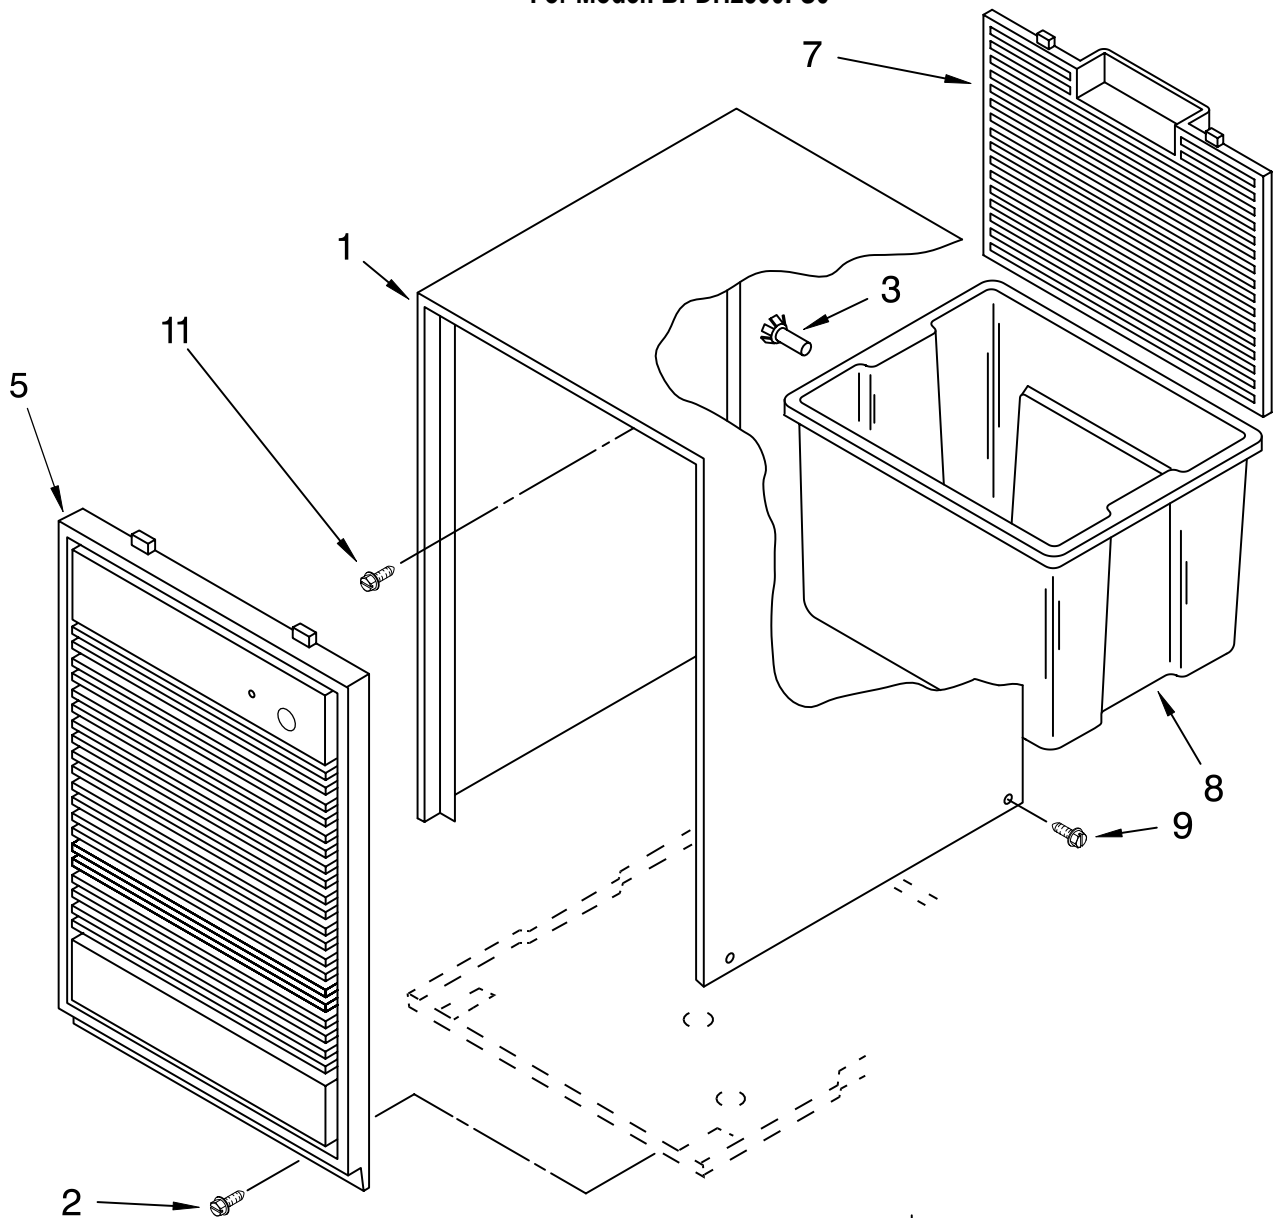

CABINET PARTS

For Model: BPDH2500FS0

Illus. No.	Part No.	DESCRIPTION
1	1166059	Cabinet
2	1166815	Screw (2)
3	998813	Retainer Pin (Rear Grille)
5	1168287	Grille, Front
7	1166805	Grille, Rear
8	1166060	Pan, Condensate
9	1166816	Screw (4)
11	488624	Screw, 8 x 3/8

Illus. No.	Part No.	DESCRIPTION
Following Parts Not Illustrated and Optional Parts Not Included		
	646753	Cap, Condensate Pan
	647338	Washer, Cap (Condensate Pan)
	485426	Lacquer, Starlight Gray (1/2 Pt. Uncut)
	484310	Epoxy, Tube (Aluminum Repair)
	505168	Tape, No Drip Valve, Access

Illus. No.	Part No.	DESCRIPTION
	978025	1/4" Tube O.D.
	978026	5/16" Tube O.D.
	978027	3/8" Tube O.D.
	978028	1/2" Tube O.D.
	978029	5/8" Tube O.D.
	978030	3/4" Tube O.D.
	978865	Seal, Ring Access Valve (20 Pack)

LITERATURE PARTS

LIT1166032	Tech Sheet
LIT1166033	Wiring Diagram
LIT1169993	Guide, Use And Care

FOR ORDERING INFORMATION REFER TO PARTS PRICE LIST