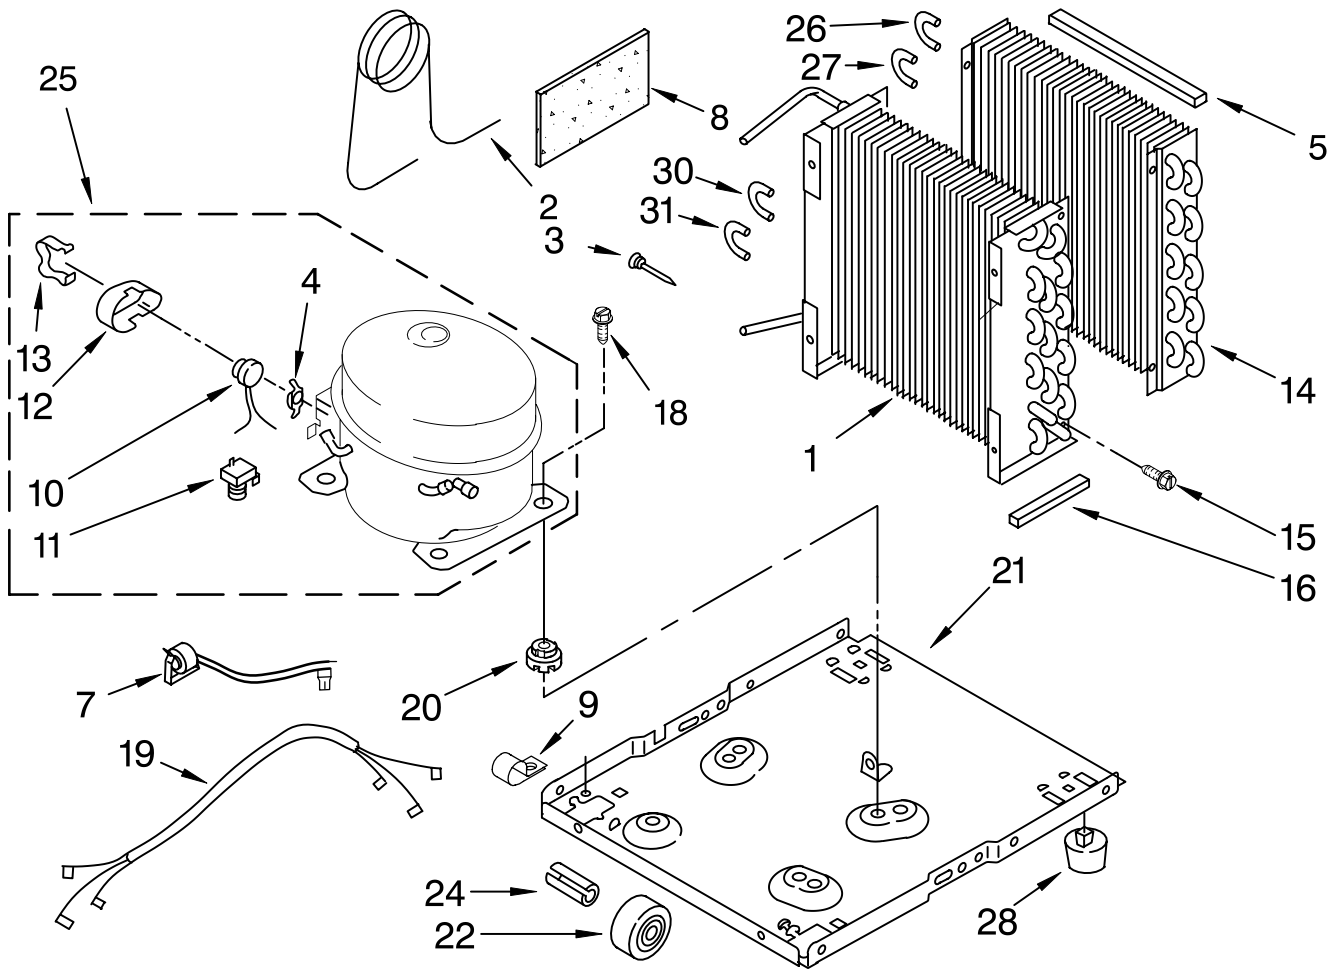

----- Manual continues below -----

AIR FLOW AND CONTROL PARTS

DEHUMIDIFIER

For Model: BPDH2500FS0

Illus. No.	Part No.	DESCRIPTION
1	1164804	Light, Indicator
2	1166055	Humidistat, Control
3	1167040	Bracket, Humidistat
4	1166806	Knob, Humidistat Control
5	488480	Screw, Sm #8 x 1/2
10	1164813	Motor, Fan
11	949645	Blade, Fan
13	999747	Switch, Water Level Control
14	487871	Screw, 8-32 x 3/8
15	1164784	Cord, Appliance
16	1166838	Plate, Orifice
17	1162704	Seal
18	489001	Palnut, 3/8-32
19	1161718	Spring, Water Level
20	486194	Screw, 8 X 1/2
21	489029	Washer, Repair .062 Thickness
23	1163800	Support
24	1159222	Screw
25	602851	Tie, Cable

FOR ORDERING INFORMATION REFER TO PARTS PRICE LIST

UNIT PARTS

For Model: BPDH2500FS0

Illus. No.	Part No.	DESCRIPTION
1	1167544	Condenser
2	1168191	Tube, Restrictor
3	1162526	Strainer
4	950061	Spring Overload
5	1162348	Seal Evaporator Top
7	1166013	Deicer
8	1162650	Insulation (Restrictor Tube)
9	1180752	Relief, Strain
10	1164775	Overload, Protector
11	950058	Relay, Start

Illus. No.	Part No.	DESCRIPTION
12	950055	Cover, Terminal
13	950056	Retainer, Cover
14	1168184	Evaporator
15	488480	Screw, 8 x 1/2 (4)
16	1162372	Seal
18	1166034	Bolt, 1/4-28 x 1" (4)
19	1165265	Harness, Wire
20	1100826	Grommet (4)
21	1157584	Base
22	998726	Roller (2)
24	489015	Pin, Roller (2)

Illus. No.	Part No.	DESCRIPTION
	978025	1/4" Tube O.D.
	978026	5/16" Tube O.D.
	978027	3/8" Tube O.D.
	978028	1/2" Tube O.D.
	978029	5/8" Tube O.D.
	978030	3/4" Tube O.D.
	978865	Seal, Ring Access Valve (20 Pack)