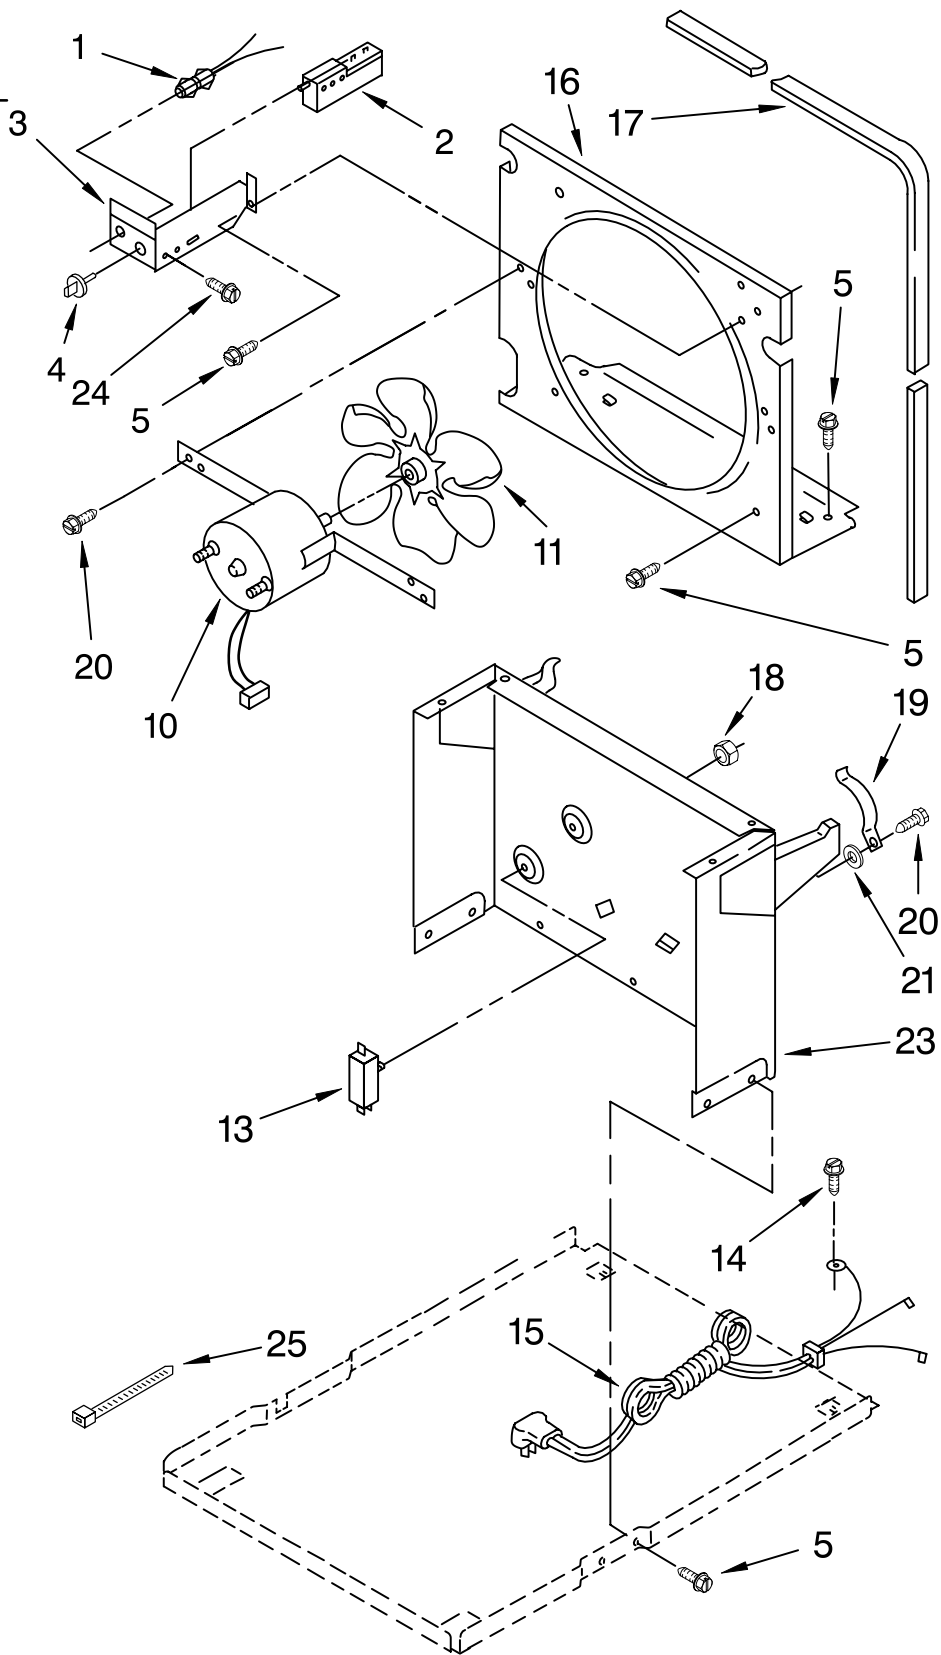

----- Manual continues below -----

AIR FLOW AND CONTROL PARTS

DEHUMIDIFIER

For Model: BPDH2500FS0

Illus. No.	Part No.	DESCRIPTION
1	1164804	Light, Indicator
2	1166055	Humidistat, Control
3	1167040	Bracket, Humidistat
4	1166806	Knob, Humidistat Control
5	488480	Screw, Sm #8 x 1/2
10	1164813	Motor, Fan
11	949645	Blade, Fan
13	999747	Switch, Water Level Control
14	487871	Screw, 8-32 x 3/8
15	1164784	Cord, Appliance
16	1166838	Plate, Orifice
17	1162704	Seal
18	489001	Palnut, 3/8-32
19	1161718	Spring, Water Level
20	486194	Screw, 8 X 1/2
21	489029	Washer, Repair .062 Thickness
23	1163800	Support
24	1159222	Screw
25	602851	Tie, Cable

FOR ORDERING INFORMATION REFER TO PARTS PRICE LIST

UNIT PARTS

For Model: BPDH2500FS0

Illus. No.	Part No.	DESCRIPTION
1	1167544	Condenser
2	1168191	Tube, Restrictor
3	1162526	Strainer
4	950061	Spring Overload
5	1162348	Seal Evaporator Top
7	1166013	Deicer
8	1162650	Insulation (Restrictor Tube)
9	1180752	Relief, Strain
10	1164775	Overload, Protector
11	950058	Relay, Start

Illus. No.	Part No.	DESCRIPTION
12	950055	Cover, Terminal
13	950056	Retainer, Cover
14	1168184	Evaporator
15	488480	Screw, 8 x 1/2 (4)
16	1162372	Seal
18	1166034	Bolt, 1/4-28 x 1" (4)
19	1165265	Harness, Wire
20	1100826	Grommet (4)
21	1157584	Base
22	998726	Roller (2)
24	489015	Pin, Roller (2)

Illus. No.	Part No.	DESCRIPTION
	978025	1/4" Tube O.D.
	978026	5/16" Tube O.D.
	978027	3/8" Tube O.D.
	978028	1/2" Tube O.D.
	978029	5/8" Tube O.D.
	978030	3/4" Tube O.D.
	978865	Seal, Ring Access Valve (20 Pack)