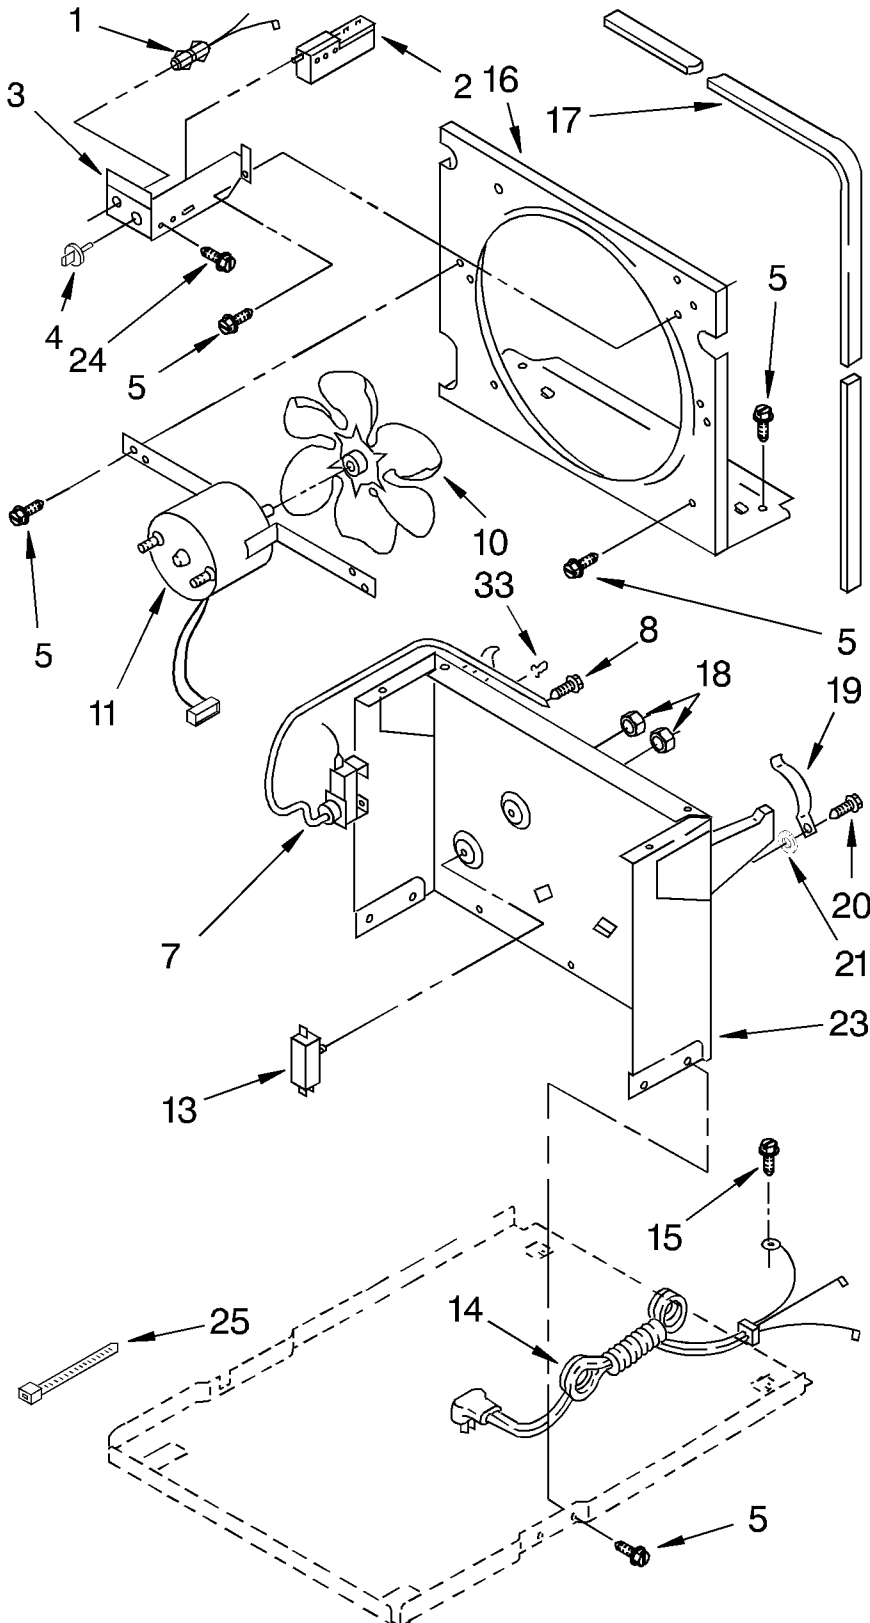

LITERATURE PARTS

	LIT1165327	Sheet, Tech
	LIT1165310	Diagram, Wiring
	LIT1162709	Use & Care Guide Manual
2	1162154	Tube, Restrictor (46.0" Length)
3	1162526	Strainer
4	950058	Relay
5	1163097	Condenser
6	1158407	Bend Return (1)
9	950061	Spring, Overload
10	1163837	Overload
11	708531	Bend Return (8)
12	950055	Cover, Terminal
13	950056	Retainer, Cover
14	1162933	Evaporator
16	1162372	Seal
17	646498	Sleeve (4)
18	1166034	Bolt, 1/4-28 x 1 (4)
19	1164816	Harness, Wire
20	646499	Grommet (4)
21	1157584	Base
22	998726	Roller (2)
23	489015	Roll Pin-2.0 LG
24	951886	Glide-Natural (2)
25	1164774	Compressor, (Complete Assembly)
26	708532	Bend, Return (4)
27	855199	Bend, Return (8)
28	854624	Bend, Return (1)
29	1156533	Bend, Return (1)
30	1162348	Seal, Evaporator Top

Following Parts Not Illustrated and Optional Parts Not Included

1162476	PTC Start Device
1162477	PTC Clamp
1162377	Wire Assy. (2)
488480	Screw 8-18 x 1/2

REFRIGERANT CHARGE 8.75 OZ.

# AIR FLOW AND CONTROL PARTS

For Model: BPDH4000AS2

1	1164804	Light, Indicator
2	1162578	Humidistat, Control
3	951284	Bracket, Control
4	1162670	Knob, Control (1)
5	488480	Screw, S.M. #8 x 1/2
7	1164779	Control, Deicer
8	488234	Screw, 8-32 x 1/4 (2)
10	949645	Blade, Fan
11	1164813	Motor, Fan
13	999747	Switch, Water Level Control
14	1164784	Cord, Appliance
15	487871	Screw, 8-32 x 3/8
16	998779	Plate, Orifice
17	1162704	Seal
18	489001	Palnut, 3/8-32
19	1161718	Spring, Water Level
20	1166054	Screw 8-18 x 5/8
21		Washer, Repair
	489083	.030 Thickness
	489091	.045 Thickness
	489029	.060 Thickness
23	1163800	Support
24	1162513	Screw, S.M.#8 x 1/4
25	602851	Tie, Cable (3)
33	471363	Clamp, Tube To Evaporator Mtg (2)

# CABINET PARTS

For Model: BPDH4000AS2

1	998821	Cabinet
2	1164763	Screw, 8-32 x 1/2 (2)
3	998813	Retainer, Pin (2) (Rear Grille)
5	1162669	Grille, Front
6	998846	Lens, Light
7	998832	Grille, Rear
8	489073	Screw, 8 x 3/8
9	948584	Spacer, Grille
11	1158781	Screw
12	951901	Pan, Condensate