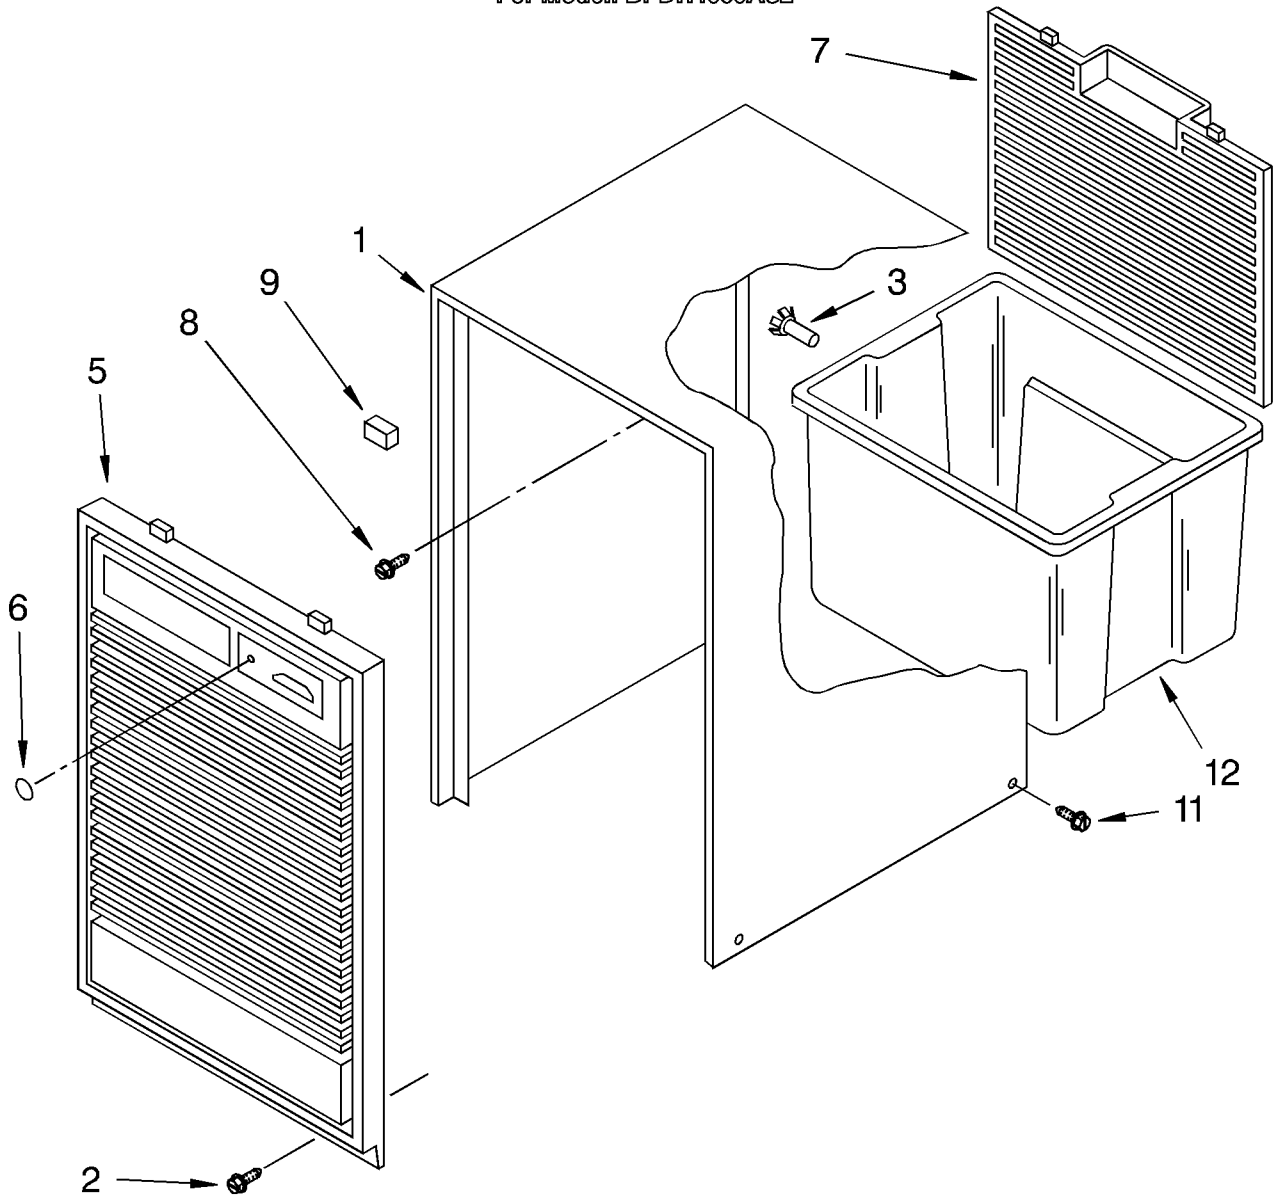

CABINET PARTS

For Model: BPDH4000AS2