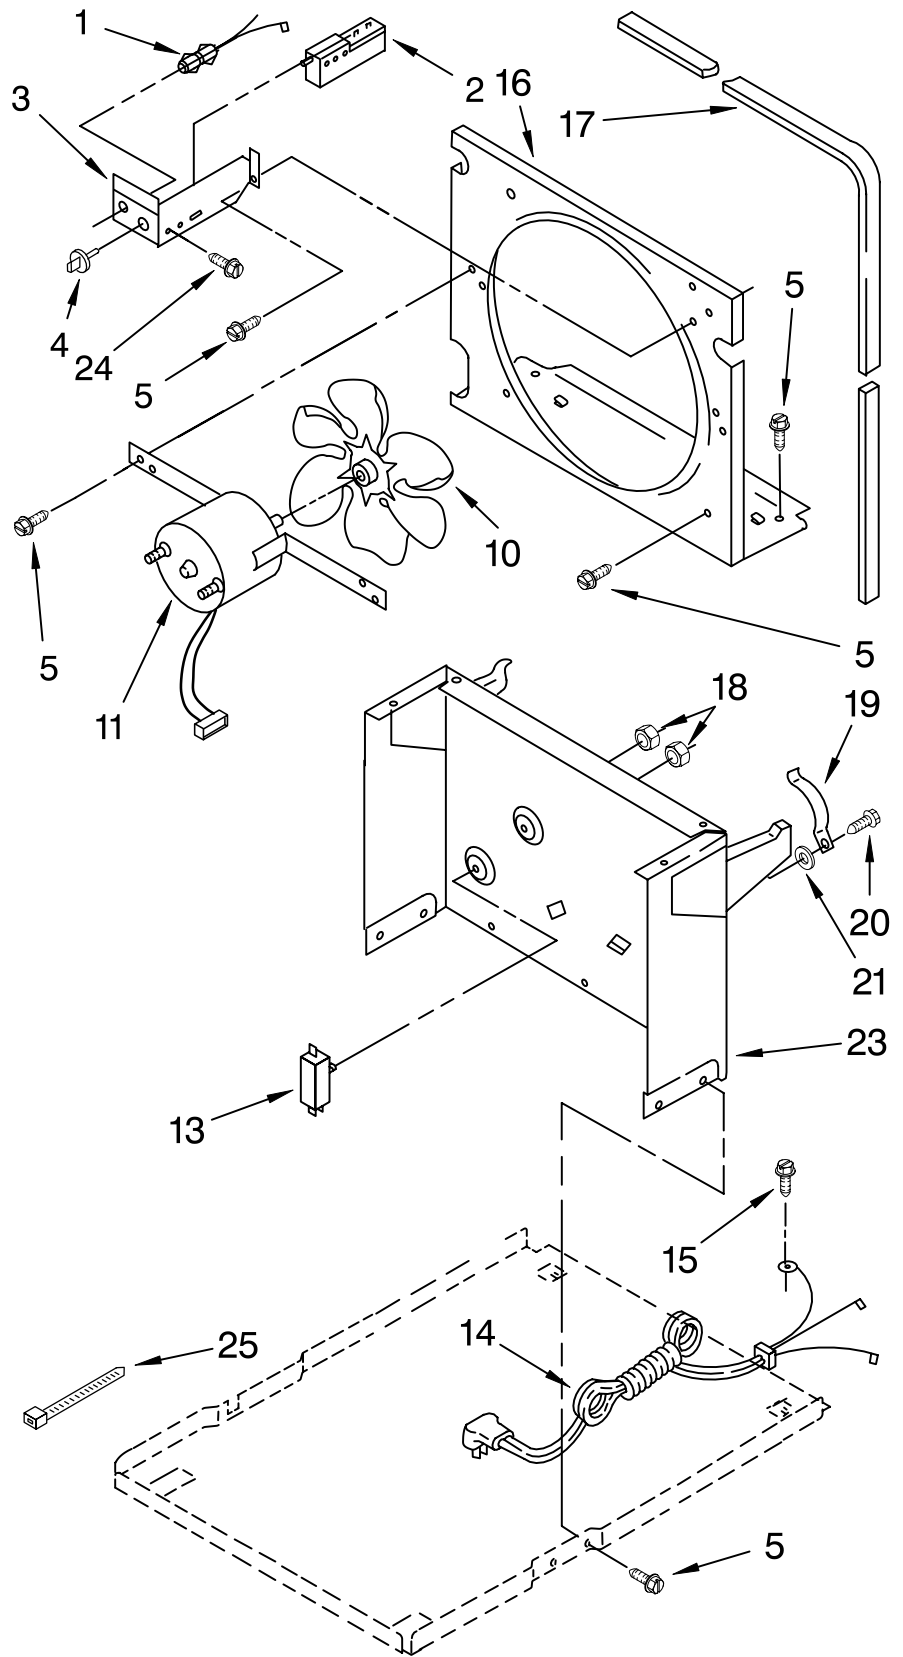

----- Manual continues below -----

Illus. No.	Part No.	DESCRIPTION
1	LITERATURE PARTS	
	LIT1168183	Sheet, Tech
	LIT1167573	Diagram, Wiring
	LIT1169993	Use & Care Guide
2	1168191	Tube, Restrictor (46.0" Length)
3	1162526	Strainer
4	950058	Relay
5	1167544	Condenser
8	1167574	Deicer, Bimetal
9	950061	Spring, Overload
10	1163837	Overload
11	708531	Bend Return (10)
12	950055	Cover, Terminal
13	950056	Cover, Retainer
14	1168186	Evaporator
16	1162372	Seal
18	1166034	Bolt, 1/4-28 x 1 (4)
19	1167561	Harness, Wire

Illus. No.	Part No.	DESCRIPTION
20	1100826	Grommet (4)
21	1157584	Base
22	998726	Roller (2)
23	489015	Roll Pin-2.0 LG
24	951886	Glide-Natural (2)
25	1164774	Compressor, (Complete Assembly)
26	708532	Bend, Return (4)
27	855199	Bend, Return (8)
28	1169760	Bend, Return (1)
29	1162650	Insulation (Restrictor Tube)
30	1162348	Seal, Evaporator (Top)
31	1180752	Relief, Strain

REFRIGERANT CHARGE

8.75 OZ.

Illus. No.	Part No.	DESCRIPTION
Following Parts Not Illustrated and Optional Parts Not Included		
	1162476	PTC Start Device
	1162477	PTC Clamp
	1162377	Wire Assy. (2)
	488480	Screw 8-18 x 1/2

AIR FLOW AND CONTROL PARTS

For Model: BPDH4000FS0

Illus. No.	Part No.	DESCRIPTION
1	1164804	Light, Indicator
2	1166055	Humidistat, Control
3	1167040	Bracket, Control
4	1166806	Knob, Control (1)
5	488480	Screw, S.M. #8 x 1/2
10	949645	Blade, Fan
11	1164813	Motor, Fan
13	999747	Switch, Water Level Control
14	1164784	Cord, Appliance
15	487871	Screw, 8-32 x 3/8
16	1166838	Plate, Orifice
17	1162704	Seal
18	489001	Palnut, 3/8-32
19	1161718	Spring, Water Level
20	486194	Screw #8 x 1/2A
21	489029	Washer, Repair .060 Thickness
23	1163800	Support
24	1159222	Screw, #8 x 1/4
25	602851	Tie, Cable (3)