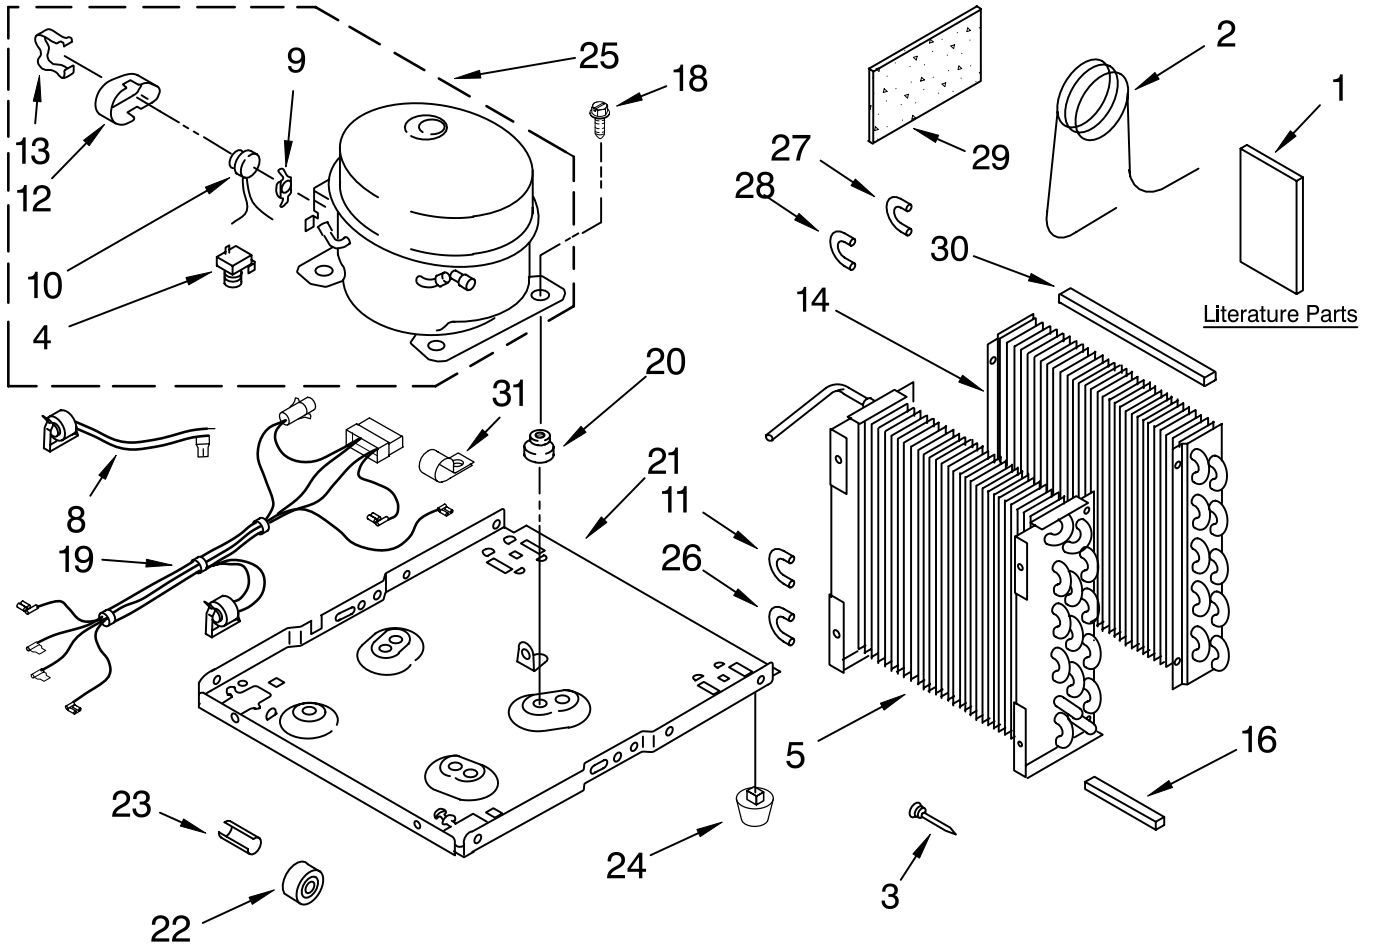

----- Manual continues below -----

Illus. No.	Part No.	DESCRIPTION
1	LITERATURE PARTS	
	LIT1168183	Sheet, Tech
	LIT1167573	Diagram, Wiring
	LIT1169993	Use & Care Guide
2	1168191	Tube, Restrictor (46.0" Length)
3	1162526	Strainer
4	950058	Relay
5	1167544	Condenser
8	1167574	Deicer, Bimetal
9	950061	Spring, Overload
10	1163837	Overload
11	708531	Bend Return (10)
12	950055	Cover, Terminal
13	950056	Cover, Retainer
14	1168186	Evaporator
16	1162372	Seal
18	1166034	Bolt, 1/4-28 x 1 (4)
19	1167561	Harness, Wire

Illus. No.	Part No.	DESCRIPTION
20	1100826	Grommet (4)
21	1157584	Base
22	998726	Roller (2)
23	489015	Roll Pin-2.0 LG
24	951886	Glide-Natural (2)
25	1164774	Compressor, (Complete Assembly)
26	708532	Bend, Return (4)
27	855199	Bend, Return (8)
28	1169760	Bend, Return (1)
29	1162650	Insulation (Restrictor Tube)
30	1162348	Seal, Evaporator (Top)
31	1180752	Relief, Strain

AIR FLOW AND CONTROL PARTS

For Model: BPDH4000FS0

Illus. No.	Part No.	DESCRIPTION
1	1164804	Light, Indicator
2	1166055	Humidistat, Control
3	1167040	Bracket, Control
4	1166806	Knob, Control (1)
5	488480	Screw, S.M. #8 x 1/2
10	949645	Blade, Fan
11	1164813	Motor, Fan
13	999747	Switch, Water Level Control
14	1164784	Cord, Appliance
15	487871	Screw, 8-32 x 3/8
16	1166838	Plate, Orifice
17	1162704	Seal
18	489001	Palnut, 3/8-32
19	1161718	Spring, Water Level
20	486194	Screw #8 x 1/2A
21	489029	Washer, Repair .060 Thickness
23	1163800	Support
24	1159222	Screw, #8 x 1/4
25	602851	Tie, Cable (3)

CABINET PARTS

For Model: BPDH4000FS0

Illus. No.	Part No.	DESCRIPTION
1	1166059	Cabinet
2	1166815	Screw, 8-32 x 1/2 (2)
3	998813	Retainer, Pin (2) (Rear Grille)
5	1168287	Grille, Front
7	1166805	Grille, Rear
8	488624	Screw, 8 x 3/8
11	1166816	Screw
12	1166060	Pan, Condensate