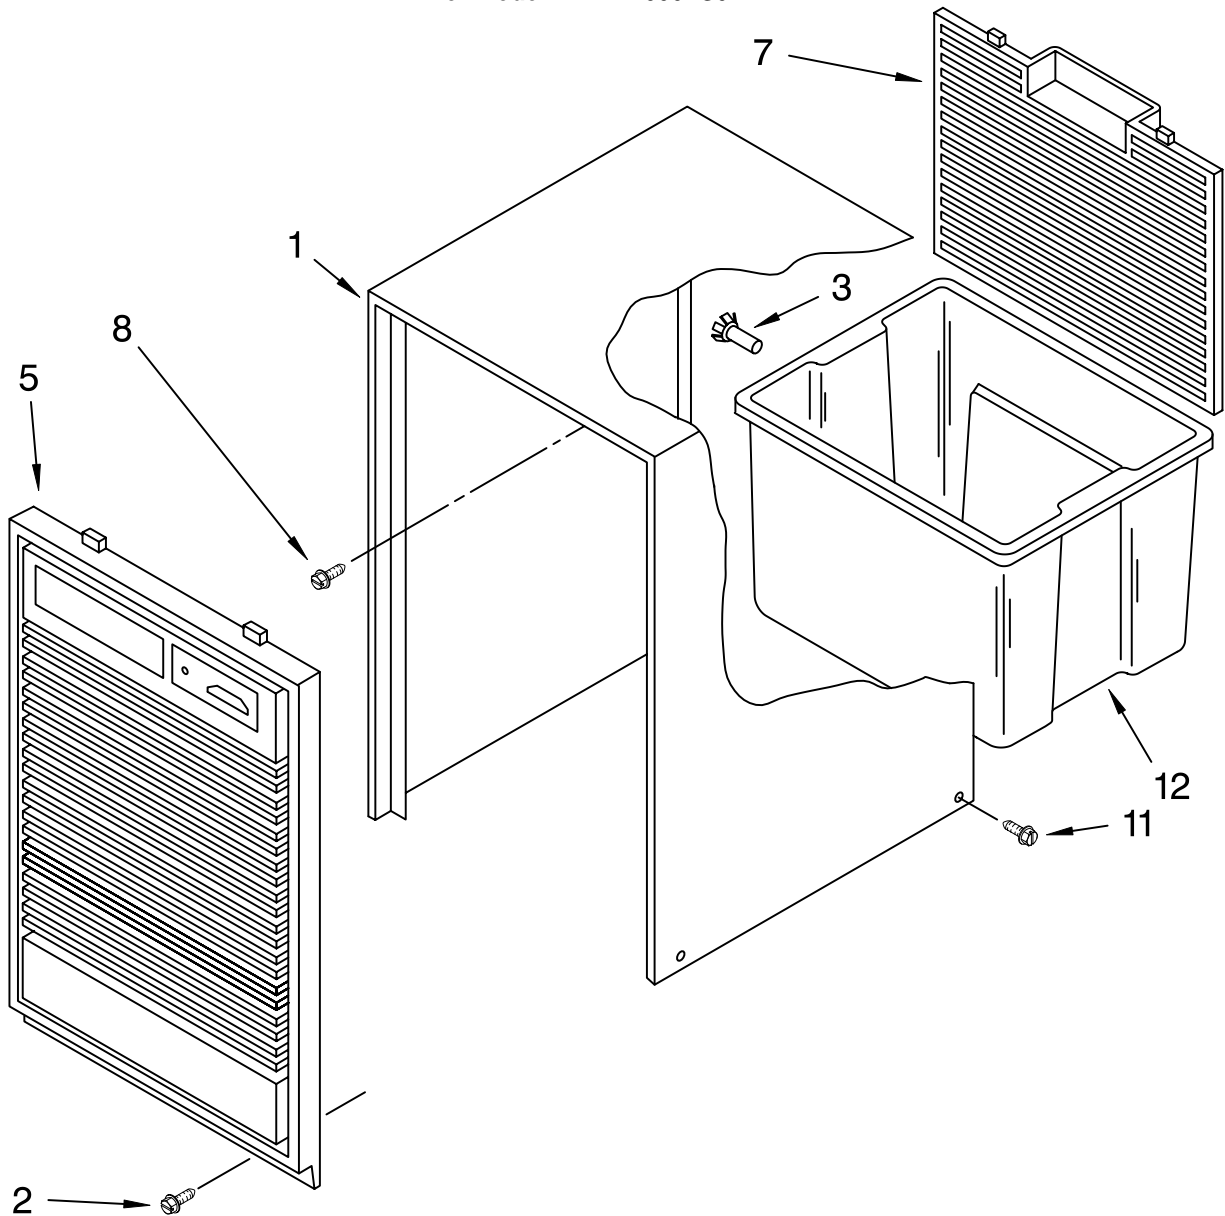

AIR FLOW AND CONTROL PARTS

For Model: BPDH4000FS0

Illus. No.	Part No.	DESCRIPTION
1	1164804	Light, Indicator
2	1166055	Humidistat, Control
3	1167040	Bracket, Control
4	1166806	Knob, Control (1)
5	488480	Screw, S.M. #8 x 1/2
10	949645	Blade, Fan
11	1164813	Motor, Fan
13	999747	Switch, Water Level Control
14	1164784	Cord, Appliance
15	487871	Screw, 8-32 x 3/8
16	1166838	Plate, Orifice
17	1162704	Seal
18	489001	Palnut, 3/8-32
19	1161718	Spring, Water Level
20	486194	Screw #8 x 1/2A
21	489029	Washer, Repair .060 Thickness
23	1163800	Support
24	1159222	Screw, #8 x 1/4
25	602851	Tie, Cable (3)

CABINET PARTS

For Model: BPDH4000FS0

Illus. No.	Part No.	DESCRIPTION
1	1166059	Cabinet
2	1166815	Screw, 8-32 x 1/2 (2)
3	998813	Retainer, Pin (2) (Rear Grille)
5	1168287	Grille, Front
7	1166805	Grille, Rear
8	488624	Screw, 8 x 3/8
11	1166816	Screw
12	1166060	Pan, Condensate