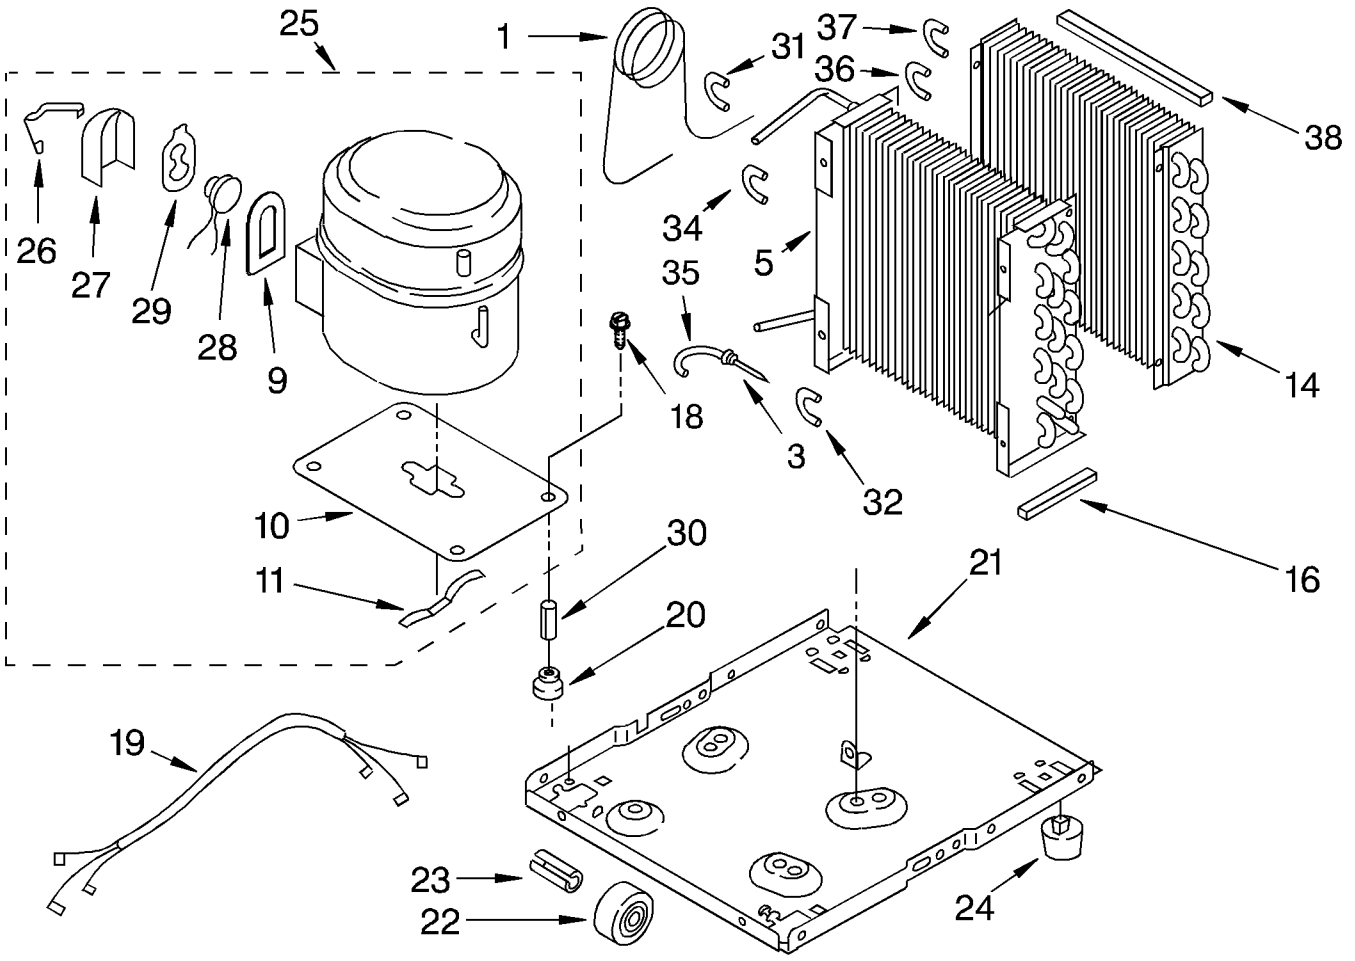

1	1164804	Light, Indicator
2	1162578	Humidistat, Control
3	951284	Bracket, Control
4	1162670	Knob, Control
5	488480	Screw, S.M. #8 x 1/2
6	1162586	Capacitor
7	1164779	Thermostat, De-icer
8	488234	Screw, 8-32 x 1/4 (2)
9	1159258	Cap, Tab
10	1164813	Motor, Fan
11	949645	Blade, Fan
12	1163801	Bracket, Cap Mtg
13	999747	Switch, Water Level Control
14	1164784	Cord, Appliance
15	487871	Screw, 8-32 x 3/8
16	998779	Plate, Orifice
17	1162704	Seal
18	489001	Palnut, 3/8-32
19	1161718	Spring, Water Level
20	488480	Screw, 8x1/2 (2)
21		Washer, Repair
	489083	.030 Thickness
	489029	.062 Thickness
	489091	.091 Thickness
23	1163800	Support
24	1162513	Screw (2)
25	602851	Tie, Cable (2)
33	471363	Clamp, Tube To Evaporator Mtg (2)
34	488248	Screw, 8 x 3/4 A

UNIT PARTS

For Model: BPDH5000BS1

1	1162154	Tube, Restrictor (36.0" Length)
3	1162526	Strainer
5	1162646	Condenser
9	798471	Gasket, Cover (Service Only)
10	876944	Plate, Compressor Mounting (Service Only)
11	643179	Spring, Mounting (Service Only)
14	1161199	Evaporator
16	1162372	Seal
18	1166034	Bolt, 1/4 - 28 x 1
19	1164819	Harness, Wire
20	646499	Grommet (4)
21	1157584	Base
22	998726	Roller (2)
23	489015	Roll Pin (2)
24	951886	Glide (2)
25	1162658	Compressor, (Complete Assembly)
26		Retainer, Cover
	950056	Production
	832008	Service
27		Cover, Terminal
	950055	Production
	798470	Service
28		Overload
	951312	Production
	798479	Service
29		Spring, Overload
	950061	Production
	798469	Service
30	646498	Sleeve (4)
31	1158407	Bend, Return (1)
32	708532	Bend, Return (4)
34	708531	Bend, Return (8)
35	1156533	Bend, Return (1)
36	855199	Bend, Return (8)
37	854624	Bend, Return (1)
38	1162348	Seal, Evap. Top

REFRIGERANT CHARGE 9.25 OZ.

CABINET PARTS

For Model: BPDH5000BS1

1	998821	Cabinet
2	1164763	Screw, 8-32 x 1/2
3	998813	Retainer, Pin (2) (Rear Grille)
4	1162669	Grille, Front
5	998846	Lens, Light
6	998832	Grille, Rear
7	489073	Screw, SM #8 x 3/8
8	948584	Spacer, Grille
9	1158781	Screw
10	951901	Pan, Condensate