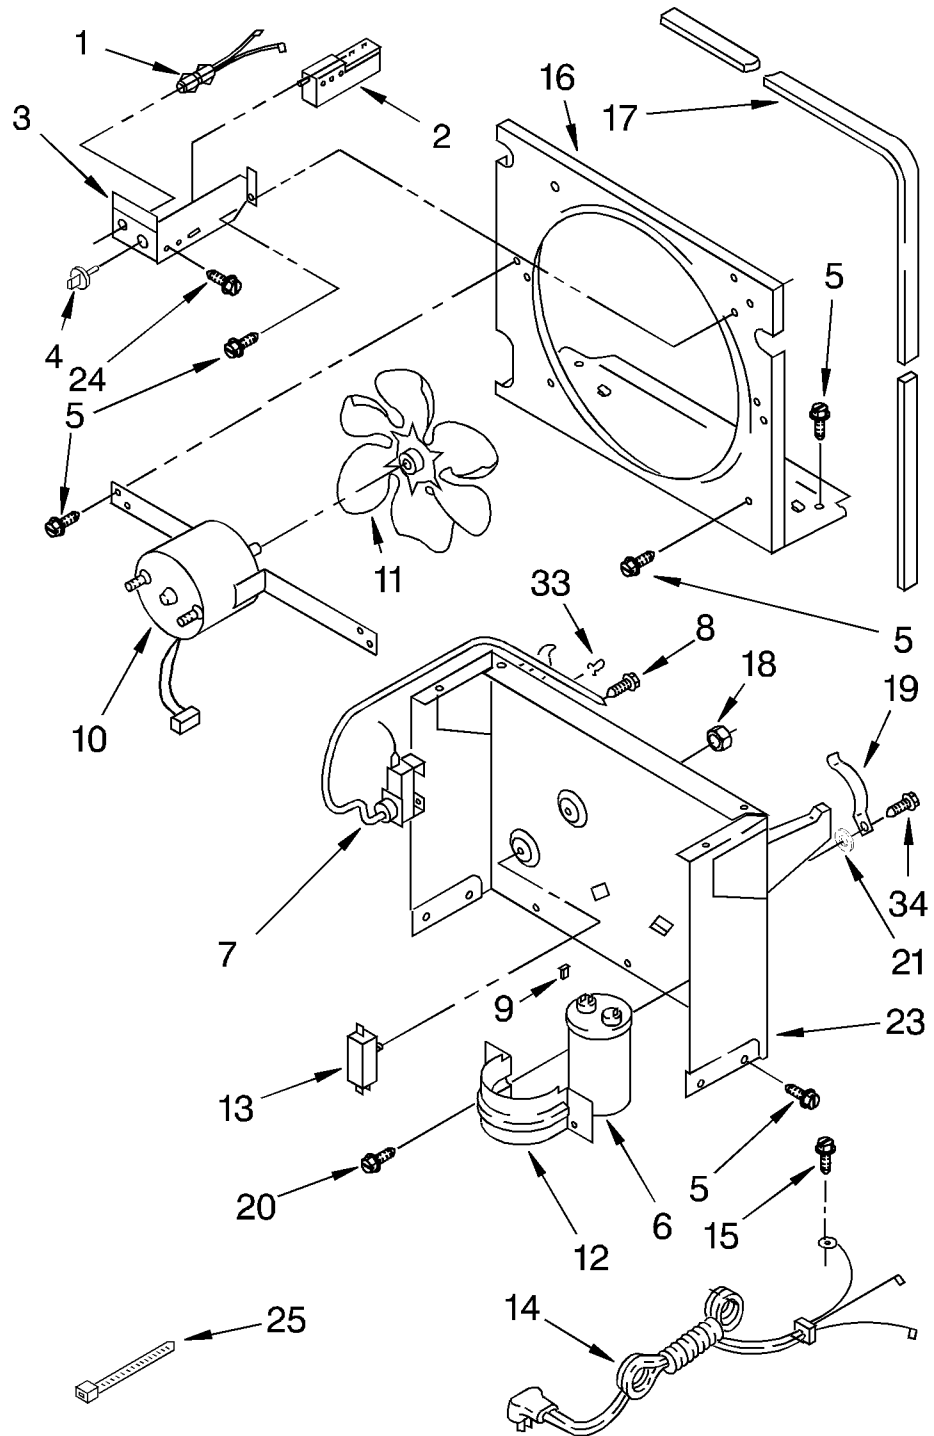

----- Manual continues below -----

1	1164804	Light, Indicator
2	1162578	Humidistat, Control
3	951284	Bracket, Control
4	1162670	Knob, Control
5	488480	Screw, S.M. #8 x 1/2
6	1162586	Capacitor
7	1164779	Thermostat, De-icer
8	488234	Screw, 8-32 x 1/4 (2)
9	1159258	Cap, Tab
10	1164813	Motor, Fan
11	949645	Blade, Fan
12	1163801	Bracket, Cap Mtg
13	999747	Switch, Water Level Control
14	1164784	Cord, Appliance
15	487871	Screw, 8-32 x 3/8
16	998779	Plate, Orifice
17	1162704	Seal
18	489001	Palnut, 3/8-32
19	1161718	Spring, Water Level
20	488480	Screw, 8x1/2 (2)
21		Washer, Repair
	489083	.030 Thickness
	489029	.062 Thickness
	489091	.091 Thickness
23	1163800	Support
24	1162513	Screw (2)
25	602851	Tie, Cable (2)
33	471363	Clamp, Tube To Evaporator Mtg (2)
34	488248	Screw, 8 x 3/4 A

UNIT PARTS
For Model: BPDH5000BS1

1	1162154	Tube, Restrictor (36.0" Length)
3	1162526	Strainer
5	1162646	Condenser
9	798471	Gasket, Cover (Service Only)
10	876944	Plate, Compressor Mounting (Service Only)
11	643179	Spring, Mounting (Service Only)
14	1161199	Evaporator
16	1162372	Seal
18	1166034	Bolt, 1/4 - 28 x 1
19	1164819	Harness, Wire
20	646499	Grommet (4)
21	1157584	Base
22	998726	Roller (2)
23	489015	Roll Pin (2)
24	951886	Glide (2)
25	1162658	Compressor, (Complete Assembly)
26		Retainer, Cover
	950056	Production
	832008	Service
27		Cover, Terminal
	950055	Production
	798470	Service
28		Overload
	951312	Production
	798479	Service
29		Spring, Overload
	950061	Production
	798469	Service
30	646498	Sleeve (4)
31	1158407	Bend, Return (1)
32	708532	Bend, Return (4)
34	708531	Bend, Return (8)
35	1156533	Bend, Return (1)
36	855199	Bend, Return (8)
37	854624	Bend, Return (1)
38	1162348	Seal, Evap. Top