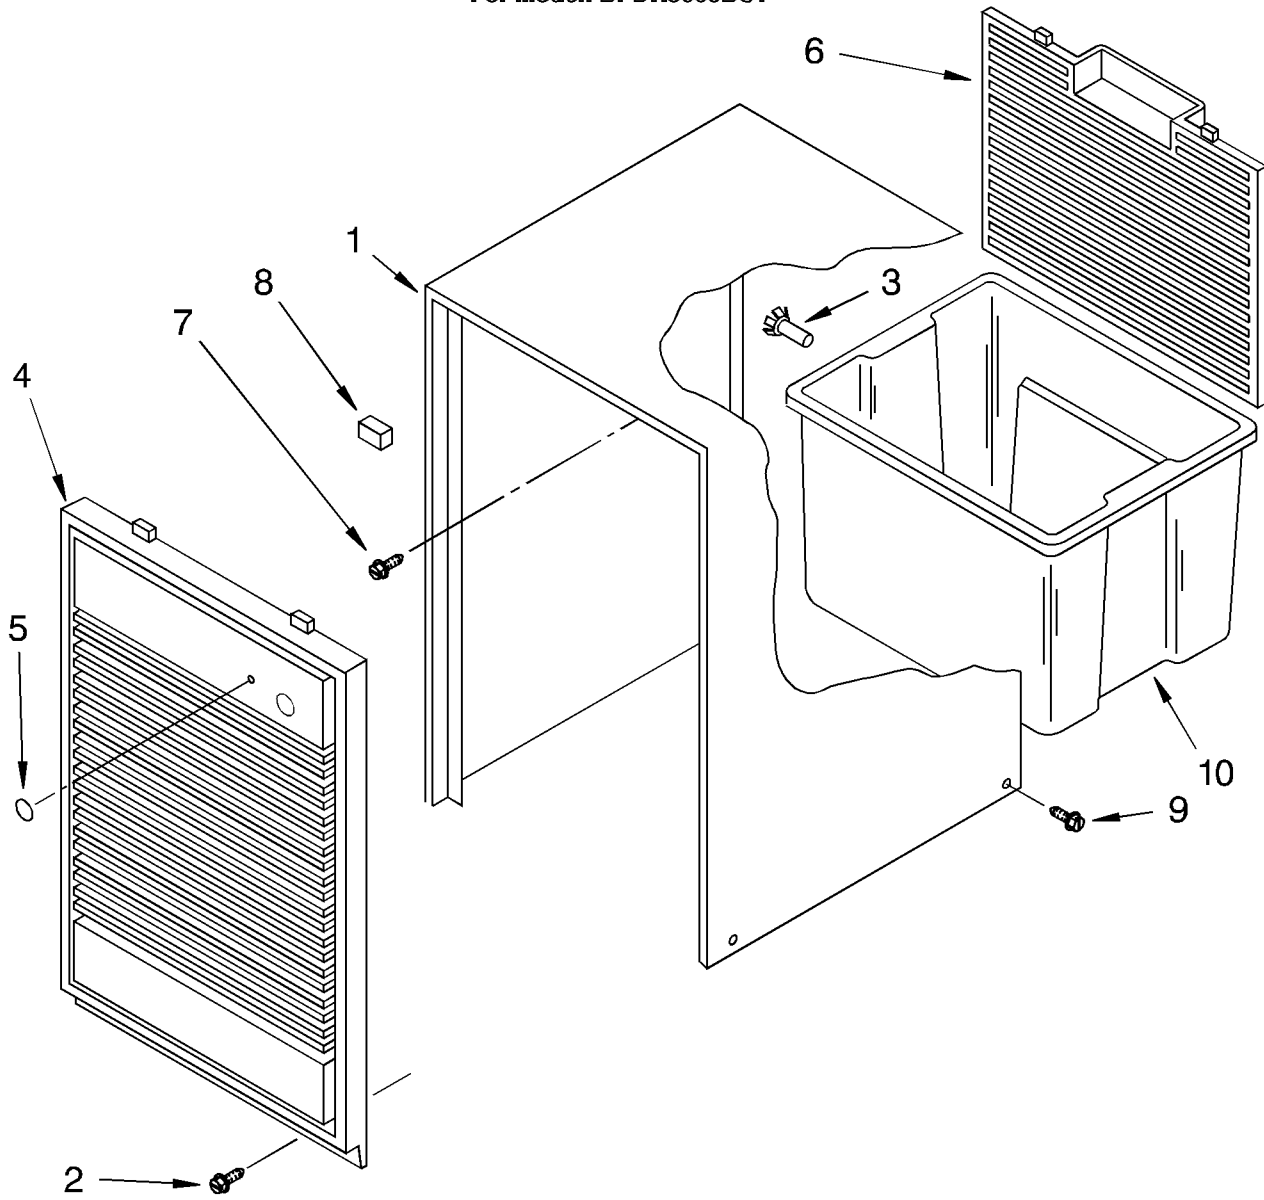

CABINET PARTS

For Model: BPDH5000BS1

1	998821	Cabinet
2	1164763	Screw, 8-32 x 1/2
3	998813	Retainer, Pin (2) (Rear Grille)
4	1162669	Grille, Front
5	998846	Lens, Light
6	998832	Grille, Rear
7	489073	Screw, SM #8 x 3/8
8	948584	Spacer, Grille
9	1158781	Screw
10	951901	Pan, Condensate

LITERATURE PARTS

LIT1166026	Tech Sheet
LIT1166025	Wiring Diagram
LIT1162709	Guide, Use and Care

Following Parts Not Illustrated and Optional Parts Not Included

485426	Lacquer, Starlight Gray (1/2 Pt. Uncut)
646753	Cap, Condensate Pan
647338	Washer, Condensate Pan
799833	Epoxy, Tube (Aluminum Repair)
505168	Tape, No Drip (30')
	Valve, Access
978025	1/4" Tube O.D.
978026	5/16" Tube O.D.
978027	3/8" Tube O.D.
978028	1/2" Tube O.D.
978029	5/8" Tube O.D.
978030	3/4" Tube O.D.
978865	Seal, Ring Access valve (20 - Pack)
212643	Permagum, Sealer (4 - 12" Strips)