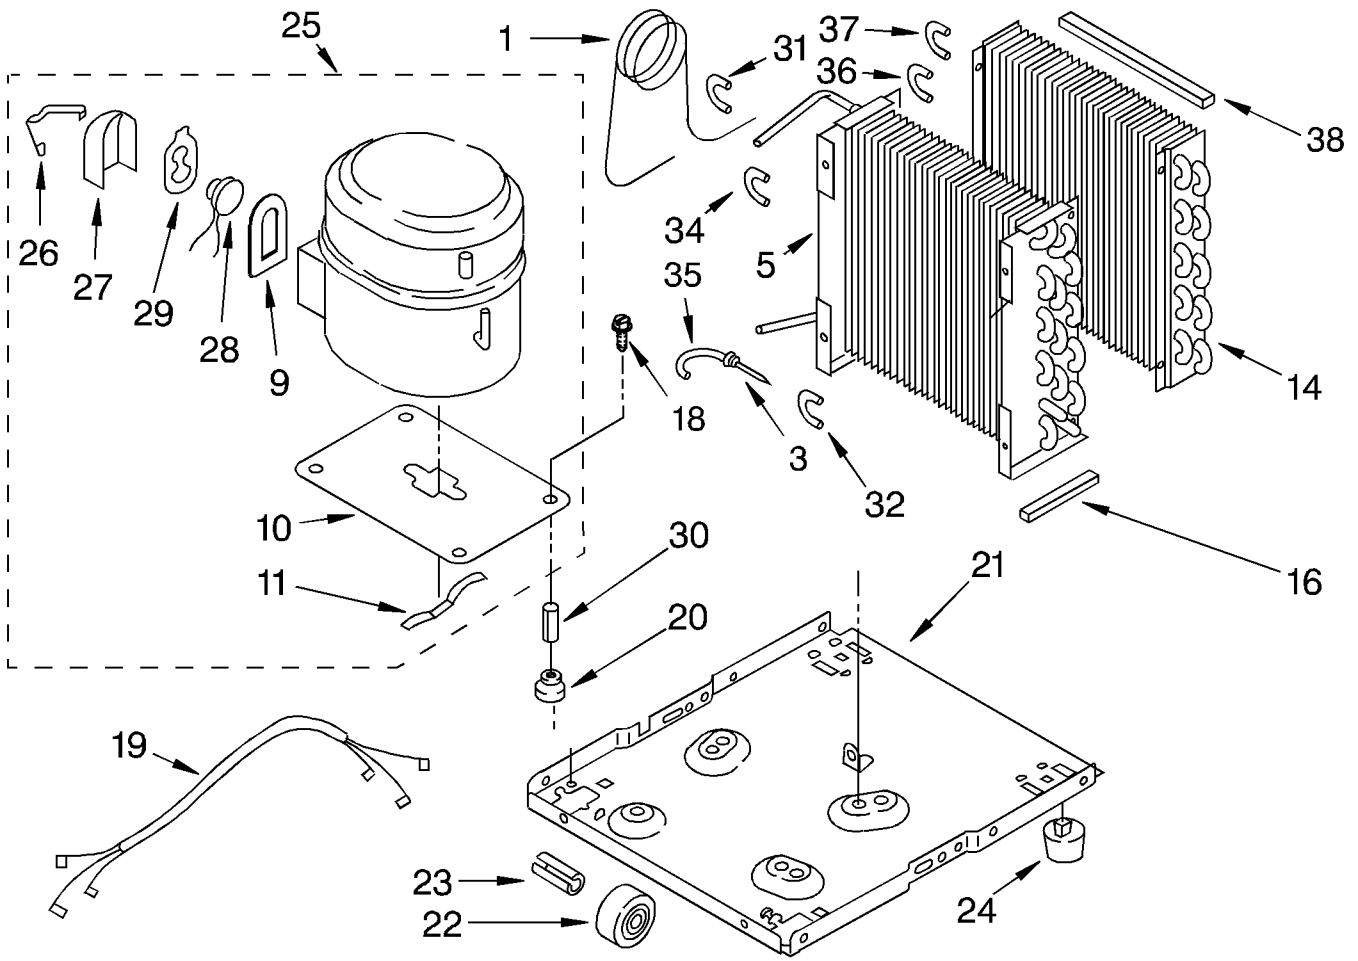

----- Manual continues below -----

1	1164804	Light, Indicator
2	1162578	Humidistat, Control
3	951284	Bracket, Control
4	1162670	Knob, Control
5	488480	Screw, S.M. #8 x 1/2
6	1162586	Capacitor
7	1164779	Thermostat, De-icer
8	488234	Screw, 8-32 x 1/4 (2)
9	1159258	Cap, Tab
10	1164813	Motor, Fan
11	949645	Blade, Fan
12	1163801	Bracket, Cap Mtg
13	999747	Switch, Water Level Control
14	1164784	Cord, Appliance
15	487871	Screw, 8-32 x 3/8
16	998779	Plate, Orifice
17	1162704	Seal
18	489001	Palnut, 3/8-32
19	1161718	Spring, Water Level
20	488480	Screw, 8x1/2 (2)
21		Washer, Repair
	489083	.030 Thickness
	489029	.062 Thickness
	489091	.091 Thickness
23	1163800	Support
24	1162513	Screw (2)
25	602851	Tie, Cable (2)
33	471363	Clamp, Tube To Evaporator Mtg (2)
34	488248	Screw, 8 x 3/4 A

UNIT PARTS
For Model: BPDH5000BS1

1	1162154	Tube, Restrictor (36.0" Length)
3	1162526	Strainer
5	1162646	Condenser
9	798471	Gasket, Cover (Service Only)
10	876944	Plate, Compressor Mounting (Service Only)
11	643179	Spring, Mounting (Service Only)
14	1161199	Evaporator
16	1162372	Seal
18	1166034	Bolt, 1/4 - 28 x 1
19	1164819	Harness, Wire
20	646499	Grommet (4)
21	1157584	Base
22	998726	Roller (2)
23	489015	Roll Pin (2)
24	951886	Glide (2)
25	1162658	Compressor, (Complete Assembly)
26		Retainer, Cover
	950056	Production
	832008	Service
27		Cover, Terminal
	950055	Production
	798470	Service
28		Overload
	951312	Production
	798479	Service
29		Spring, Overload
	950061	Production
	798469	Service
30	646498	Sleeve (4)
31	1158407	Bend, Return (1)
32	708532	Bend, Return (4)
34	708531	Bend, Return (8)
35	1156533	Bend, Return (1)
36	855199	Bend, Return (8)
37	854624	Bend, Return (1)
38	1162348	Seal, Evap. Top