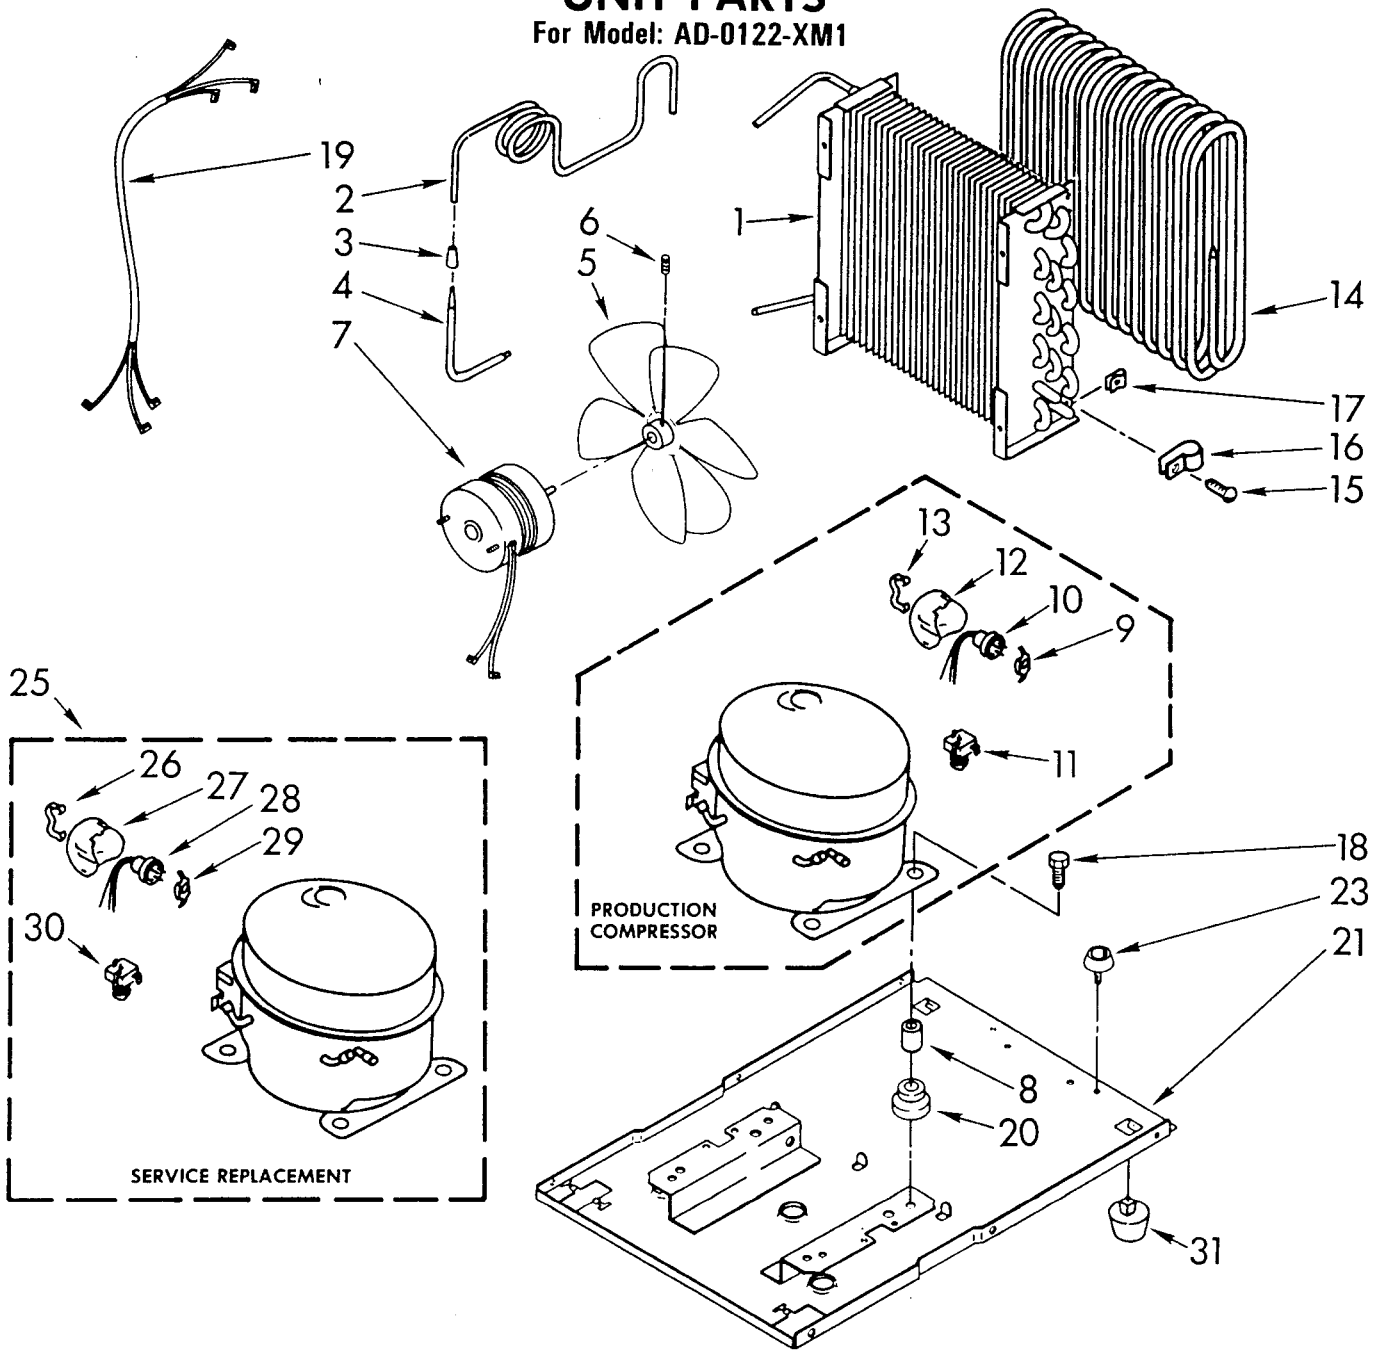

FOR SERVICE INFORMATION
SEE SERVICE (BROWN) FILMCARD(S)
108-A-2 & 19-A-2

572-B-12

Part No. 789054

1	857547	Tie, Cable
2	998729	Support
3	951284	Bracket, Top Support
4	998802	Seal
5	488624	Screw, SM #8 x 3/8
6	998777	Bracket, Fan Motor Mounting
7	998779	Plate, Orifice
8	950745	Cord, Appliance
9	488130	Nut, Fan Motor 8-32 (2)
10	950430	Board, Terminal
11	488966	Screw, 6 x 3/8
12	487871	Screw, 8-32 x 5/32

UNIT PARTS

For Model: AD-0122-XM1

1	949893	Condenser
2	998759	Tube, Restrictor (Length 35.0")
3	474013	Strainer, Outlet Tube
4	949896	Tube, Outlet (Includes Item 3)
5	948756	Blade, Fan (Includes Item 6)
6	488035	Setscrew, 1/4 x 5/16
7	949635	Motor, Fan
8	646498	Sleeve (4)
9	950061	Spring, Overload
10	950248	Overload, Protector
11	950249	Relay, Start
12	950055	Cover, Terminal
13	950056	Retainer, Cover
14	995082	Evaporator
15	487910	Screw, SM#8 x 1/2 (4)
16	488946	Clamp, Tube (4)
17	486197	Nut, Speed (4)
18	488400	Screw, 1/4-28 x 1" (4)
19	484136	Harness, Wire
20	646499	Grommet (4)
21	950359	Base
23	472577	Foot (2)
25	485780	Compressor, Service (Complete Assembly)
26	831282	Retainer, Cover
27	865068	Cover, Terminal
28	876690	Overload, Protector
29	549086	Spring, Overload
30	876692	Relay, Start
31	998725	Glide (4)

CABINET PARTS

For Model: AD-0122-XM1

1	998820	Cabinet
2	489120	Screw, ST 8-32 x 1/2 (2)
4	998869	Cap, Thread Cover (2)
5	950385	Grille, Front
11	489016	Screw, TC 8-32 x 3/8 (4)
12	998801	Pan, Condensate
13	948584	Spacer, Grille
14	489073	Screw, SM #8 x 32 (2)