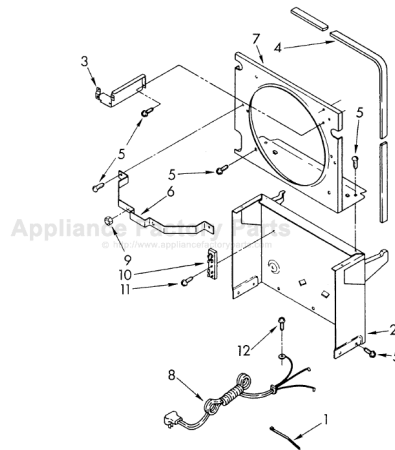

[Find Your WHIRLPOOL Dehumidifier Parts - Select From 309 Models](#)

----- Manual continues below -----