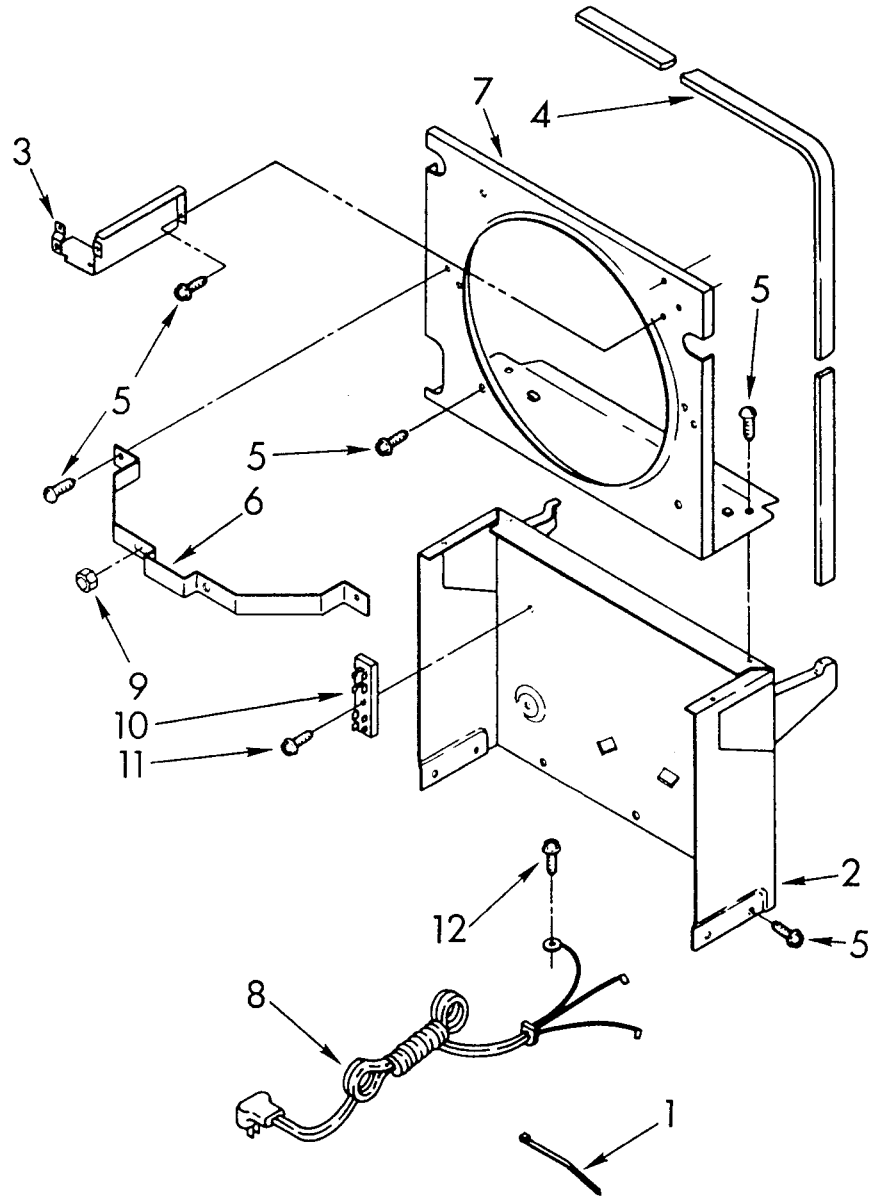

----- Manual continues below -----

**PARTS
LIST
FOR**

DEHUMIDIFIER

**MODEL
AD-0122-XM1**

FRAME AND CONTROL PARTS

4-85 Litho in U.S.A.

Whirlpool CORPORATION

Benton Harbor, Michigan.

FOR SERVICE INFORMATION
SEE SERVICE (BROWN) FILMCARD(S)
108-A-2 & 19-A-2

572-B-12

Part No. 789054

1	857547	Tie, Cable
2	998729	Support
3	951284	Bracket, Top Support
4	998802	Seal
5	488624	Screw, SM #8 x 3/8
6	998777	Bracket, Fan Motor Mounting
7	998779	Plate, Orifice
8	950745	Cord, Appliance
9	488130	Nut, Fan Motor 8-32 (2)
10	950430	Board, Terminal
11	488966	Screw, 6 x 3/8
12	487871	Screw, 8-32 x 5/32

UNIT PARTS

For Model: AD-0122-XM1

1	949893	Condenser
2	998759	Tube, Restrictor (Length 35.0")
3	474013	Strainer, Outlet Tube
4	949896	Tube, Outlet (Includes Item 3)
5	948756	Blade, Fan (Includes Item 6)
6	488035	Setscrew, 1/4 x 5/16
7	949635	Motor, Fan
8	646498	Sleeve (4)
9	950061	Spring, Overload
10	950248	Overload, Protector
11	950249	Relay, Start
12	950055	Cover, Terminal
13	950056	Retainer, Cover
14	995082	Evaporator
15	487910	Screw, SM#8 x 1/2 (4)
16	488946	Clamp, Tube (4)
17	486197	Nut, Speed (4)
18	488400	Screw, 1/4-28 x 1" (4)
19	484136	Harness, Wire
20	646499	Grommet (4)
21	950359	Base
23	472577	Foot (2)
25	485780	Compressor, Service (Complete Assembly)
26	831282	Retainer, Cover
27	865068	Cover, Terminal
28	876690	Overload, Protector
29	549086	Spring, Overload
30	876692	Relay, Start
31	998725	Glide (4)

CABINET PARTS

For Model: AD-0122-XM1

1	998820	Cabinet
2	489120	Screw, ST 8-32 x 1/2 (2)
4	998869	Cap, Thread Cover (2)
5	950385	Grille, Front
11	489016	Screw, TC 8-32 x 3/8 (4)
12	998801	Pan, Condensate
13	948584	Spacer, Grille
14	489073	Screw, SM #8 x 32 (2)